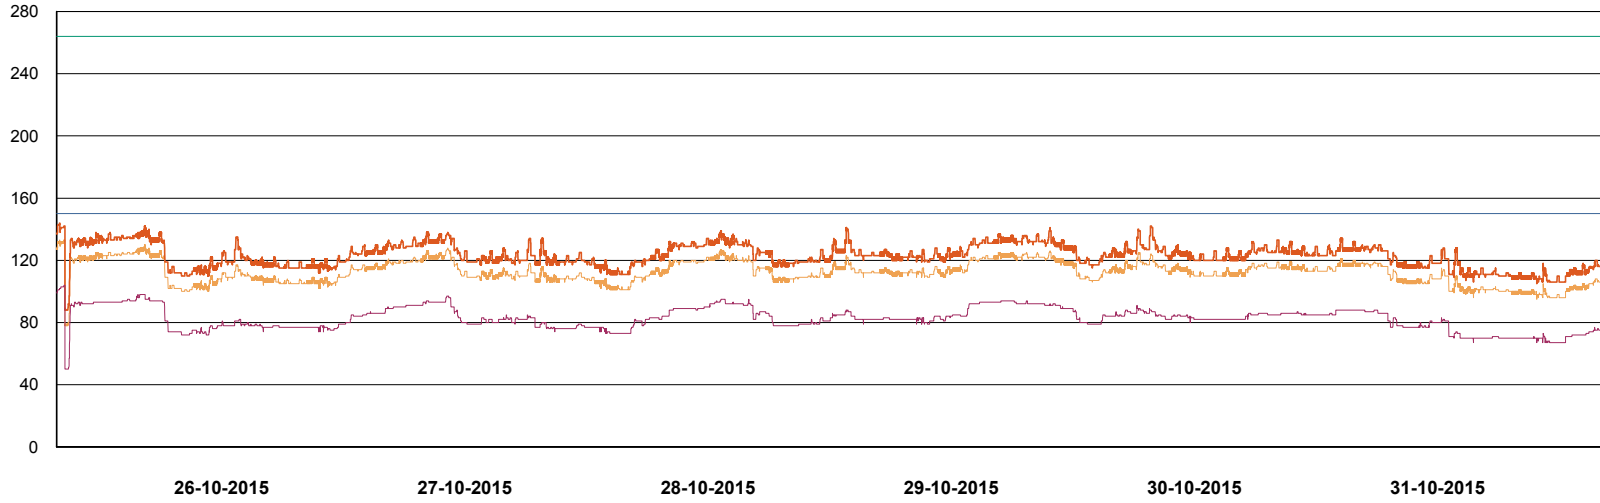

Weekly SLA Customer Report

Customer FIS_Production
Database ID 46

DATABASE PERFORMANCE FISDB_Production

- DB Processes Max
- DB Processes Used
- DB Sessions Max
- DB Sessions Used
- Users Connected