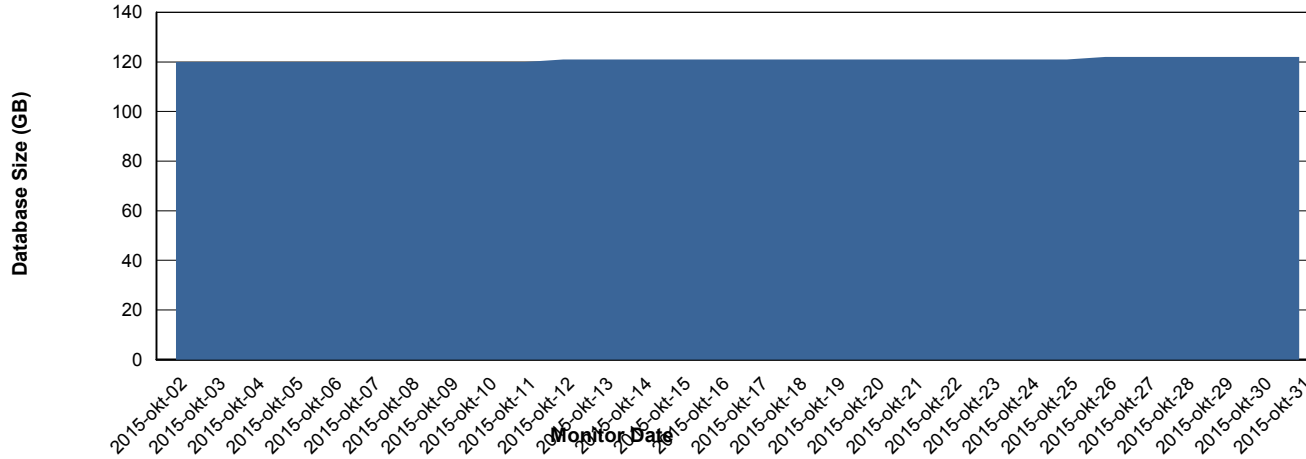

Database growth over last month

=====
DATABASE TABLESPACES FISDB_Production
=====

TOTAL DATABASE SIZE PER TABLESPACE

Date	Tablespace Name	Filesize (Gb)	Usedsize (Gb)	Percentage free
31-10-2015	ABSDATA	68	55	19
	INDX	79	66	16
30-10-2015	ABSDATA	68	55	19
	INDX	79	66	16
29-10-2015	ABSDATA	68	55	19
	INDX	79	66	16
28-10-2015	ABSDATA	68	55	19
	INDX	79	66	16
27-10-2015	ABSDATA	68	55	19
	INDX	79	65	18
26-10-2015	ABSDATA	68	55	19
	INDX	79	65	18
25-10-2015	ABSDATA	68	55	19
	INDX	79	65	18