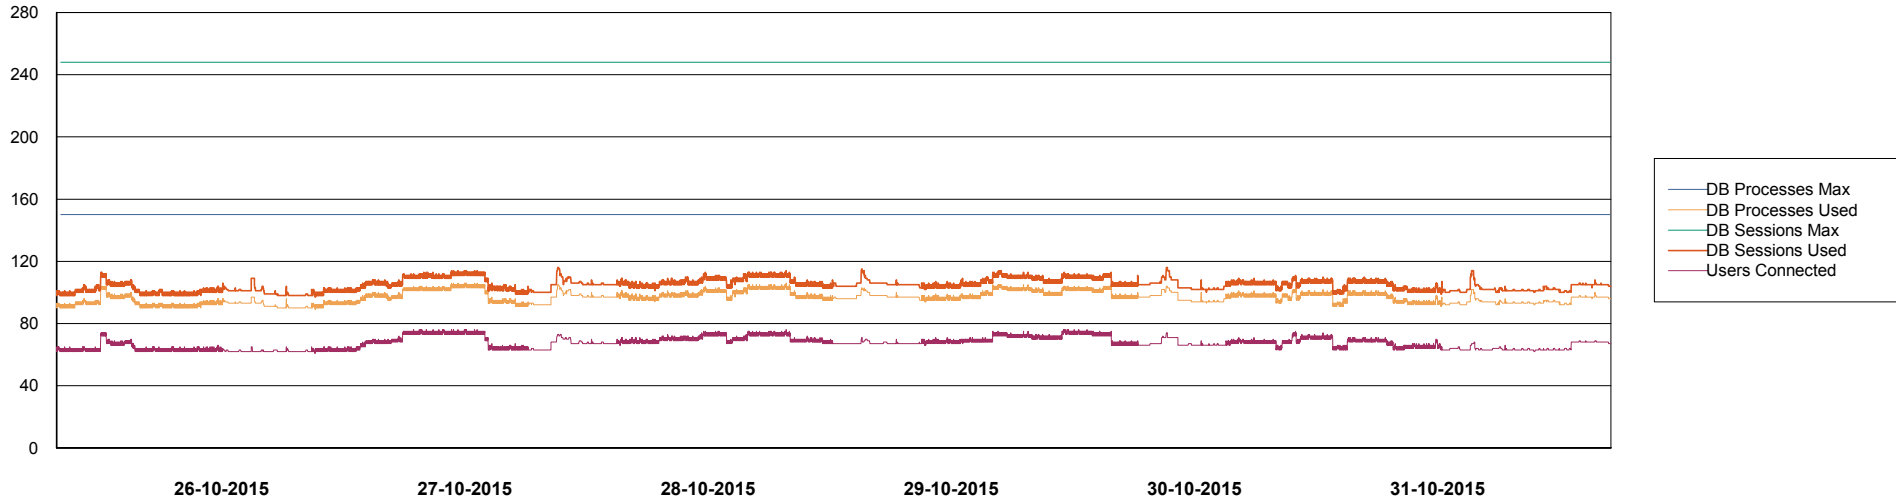

DATABASE PERFORMANCE CIWDB_Production