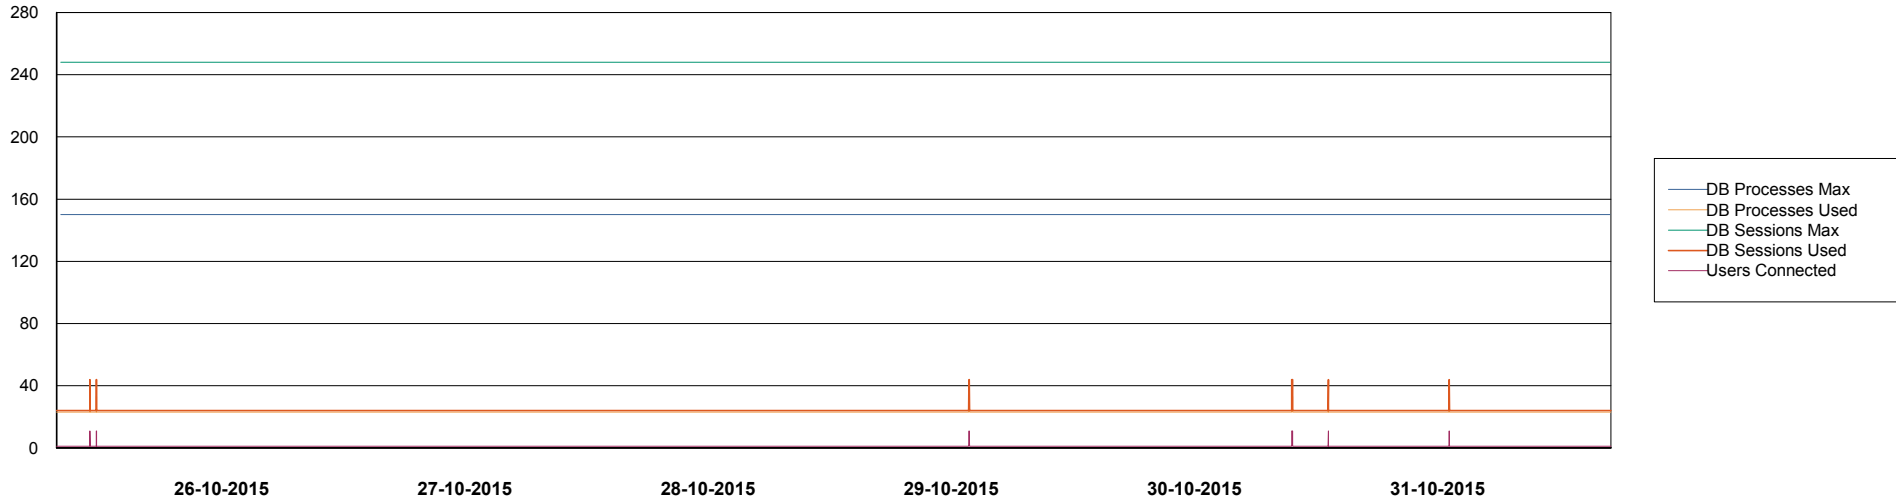

Weekly SLA Customer Report

Customer CIW Production
Database ID 45

DATABASE PERFORMANCE CIWDB_Standby