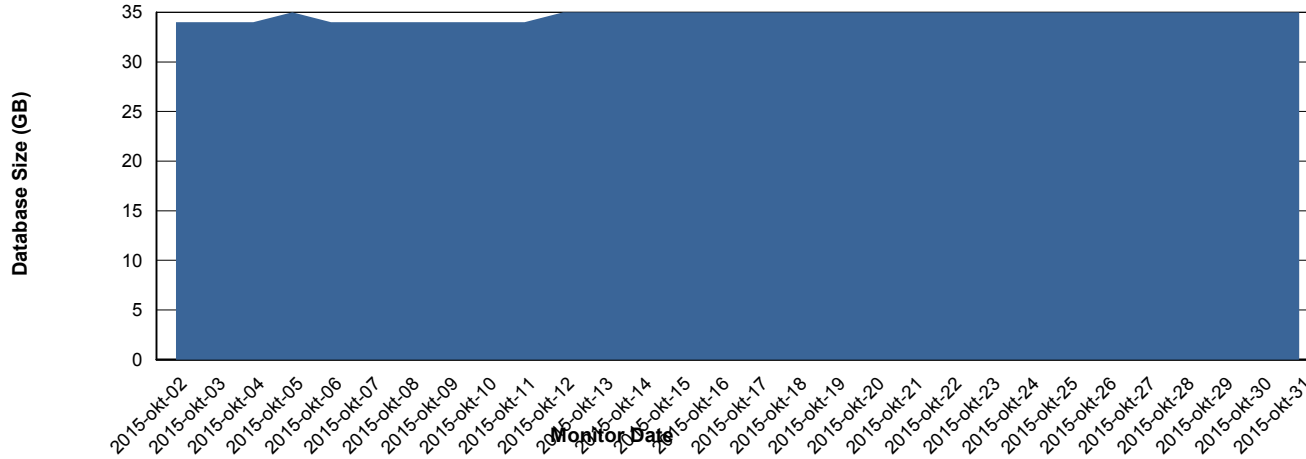

Weekly SLA Customer Report

Customer CIW Production
Database ID 45

=====
DATABASE SIZE CIWDB_Production
=====

Database growth over last month

=====
DATABASE TABLESPACES CIWDB_Production
=====

TOTAL DATABASE SIZE PER TABLESPACE

Date	Tablespace Name	Filesize (Gb)	Usedsize (Gb)	Percentage free
31-10-2015	ABSDATA	38	31	18
	INDX	4	3	25
30-10-2015	ABSDATA	38	31	18
	INDX	4	3	25
29-10-2015	ABSDATA	38	31	18
	INDX	4	3	25
28-10-2015	ABSDATA	38	31	18
	INDX	4	3	25
27-10-2015	ABSDATA	38	31	18
	INDX	4	3	25
26-10-2015	ABSDATA	38	31	18
	INDX	4	3	25
25-10-2015	ABSDATA	38	31	18
	INDX	4	3	25