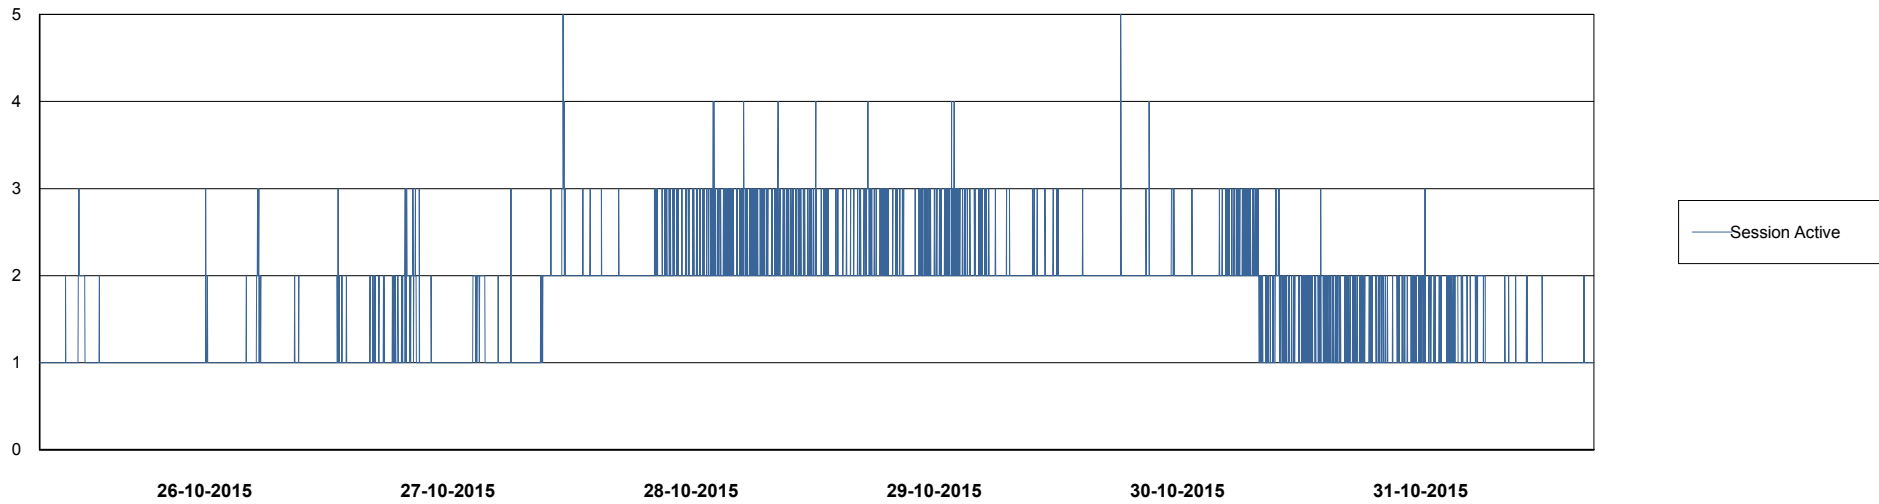

DATABASE PERFORMANCE CIWDB_Production