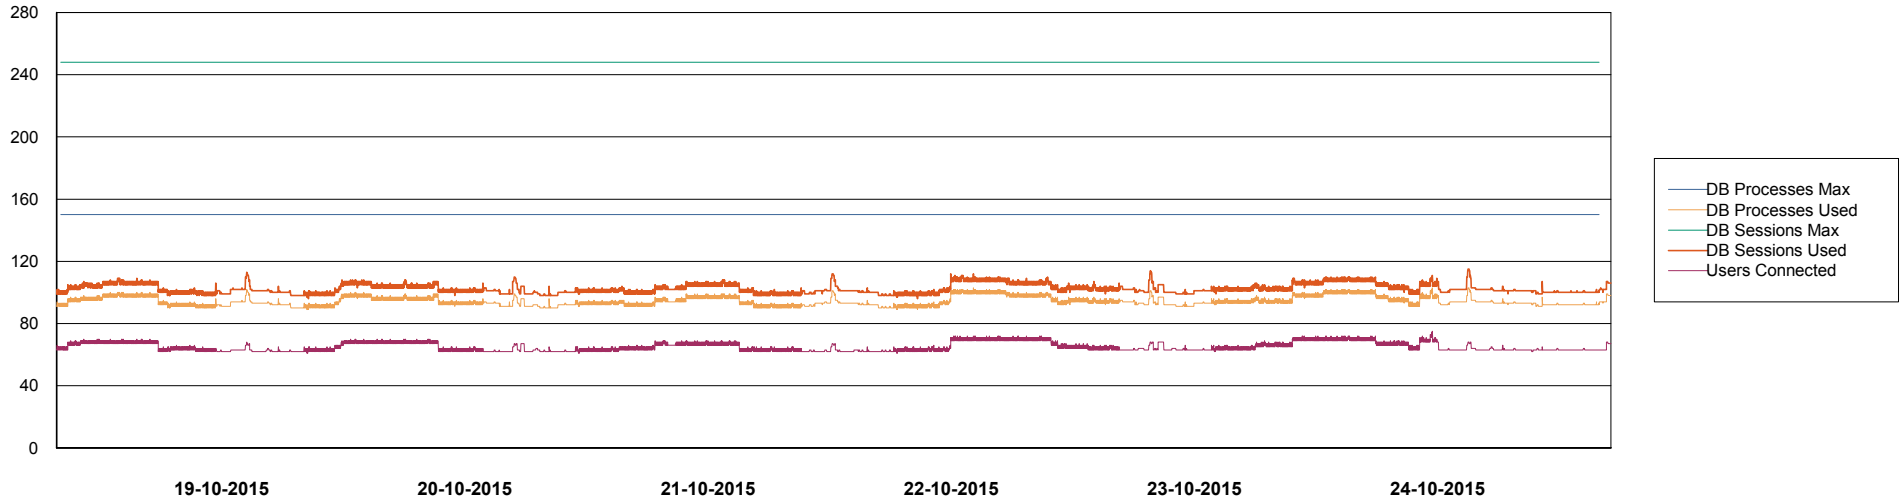

Weekly SLA Customer Report

Customer CIW Production
 Database ID 45

=====
 HARDDISK USAGE CIW_PRD_ORACLE1
 =====

	Total disk space on C (GB)	Free disk space on C (GB)	Total disk space on D (GB)	Free disk space on D (GB)	Total disk space on E (GB)	Free disk space on E (GB)
24-10-2015	276	137	279	185	279	172
23-10-2015	276	137	279	185	279	172
22-10-2015	276	137	279	185	279	173
21-10-2015	276	137	279	185	279	173
20-10-2015	276	137	279	185	279	174
19-10-2015	276	137	279	185	279	175
18-10-2015	276	137	279	185	279	176

=====
 HARDDISK USAGE CIW_PRD_ORACLE2
 =====

	Total disk space on C (GB)	Free disk space on C (GB)	Total disk space on D (GB)	Free disk space on D (GB)	Total disk space on E (GB)	Free disk space on E (GB)
24-10-2015	555	373	558	547	558	497
23-10-2015	555	373	558	547	558	497
22-10-2015	555	373	558	547	558	498
21-10-2015	555	373	558	547	558	498
20-10-2015	555	373	558	547	558	499
19-10-2015	555	373	558	547	558	499
18-10-2015	555	373	558	547	558	500

Weekly SLA Customer Report

Customer CIW Production
Database ID 45

DATABASE PERFORMANCE CIWDB_Production

Weekly SLA Customer Report

Customer CIW Production
Database ID 45

DATABASE PERFORMANCE CIWDB_Standby

Weekly SLA Customer Report