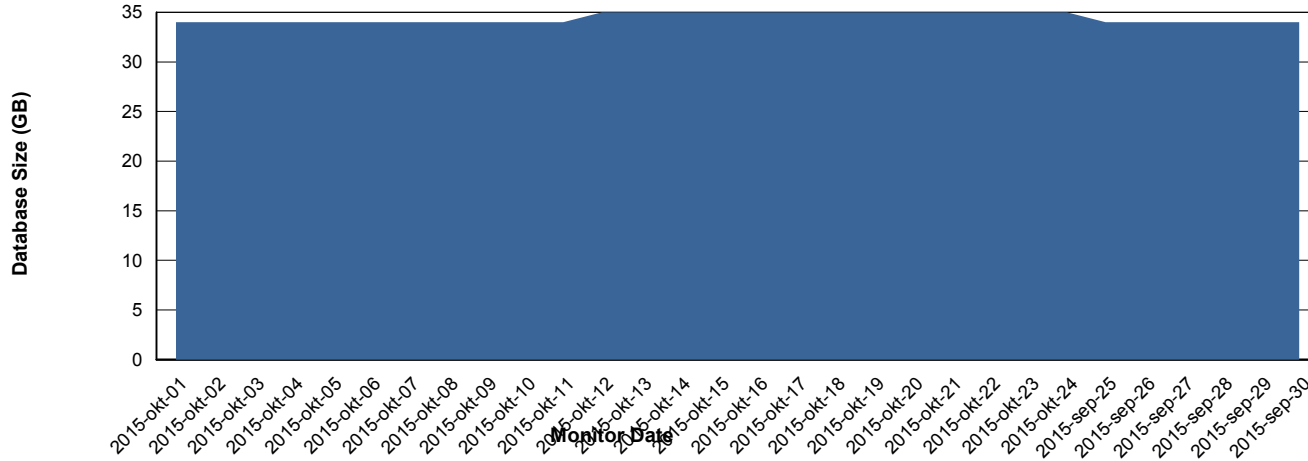

Weekly SLA Customer Report

Customer CIW Production
Database ID 45

DATABASE PERFORMANCE CIWDB_Production

Weekly SLA Customer Report

Customer CIW Production
Database ID 45

DATABASE PERFORMANCE CIWDB_Standby

Weekly SLA Customer Report

Customer CIW Production
 Database ID 45

=====
 DATABASE SIZE CIWDB_Production
 =====

Database growth over last month

=====
 DATABASE TABLESPACES CIWDB_Production
 =====

TOTAL DATABASE SIZE PER TABLESPACE

Date	Tablespace Name	Filesize (Gb)	Usedsize (Gb)	Percentage free
24-10-2015	ABSDATA	38	31	18
	INDX	4	3	25
23-10-2015	ABSDATA	38	31	18
	INDX	4	3	25
22-10-2015	ABSDATA	38	31	18
	INDX	4	3	25
21-10-2015	ABSDATA	38	31	18
	INDX	4	3	25
20-10-2015	ABSDATA	38	31	18
	INDX	4	3	25
19-10-2015	ABSDATA	38	31	18
	INDX	4	3	25
18-10-2015	ABSDATA	38	31	18
	INDX	4	3	25