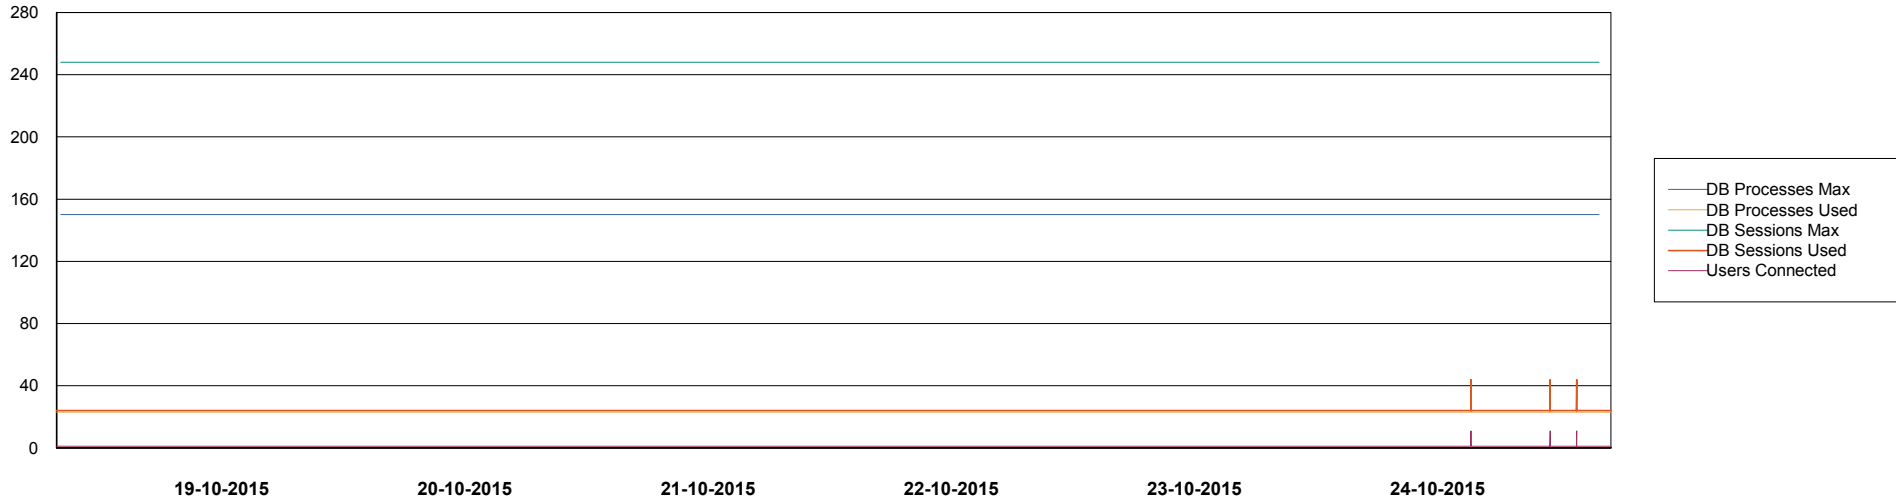

Weekly SLA Customer Report

Customer CIW Production
Database ID 45

DATABASE PERFORMANCE CIWDB_Production

Weekly SLA Customer Report

Customer CIW Production
Database ID 45

DATABASE PERFORMANCE CIWDB_Standby

Weekly SLA Customer Report

Customer CIW Production
 Database ID 45

=====
 DATABASE SIZE CIWDB_Production
 =====

Database growth over last month

=====
 DATABASE TABLESPACES CIWDB_Production
 =====

TOTAL DATABASE SIZE PER TABLESPACE

Date	Tablespace Name	Filesize (Gb)	Usedsize (Gb)	Percentage free
24-10-2015	ABSDATA	38	31	18
	INDX	4	3	25
23-10-2015	ABSDATA	38	31	18
	INDX	4	3	25
22-10-2015	ABSDATA	38	31	18
	INDX	4	3	25
21-10-2015	ABSDATA	38	31	18
	INDX	4	3	25
20-10-2015	ABSDATA	38	31	18
	INDX	4	3	25
19-10-2015	ABSDATA	38	31	18
	INDX	4	3	25
18-10-2015	ABSDATA	38	31	18
	INDX	4	3	25