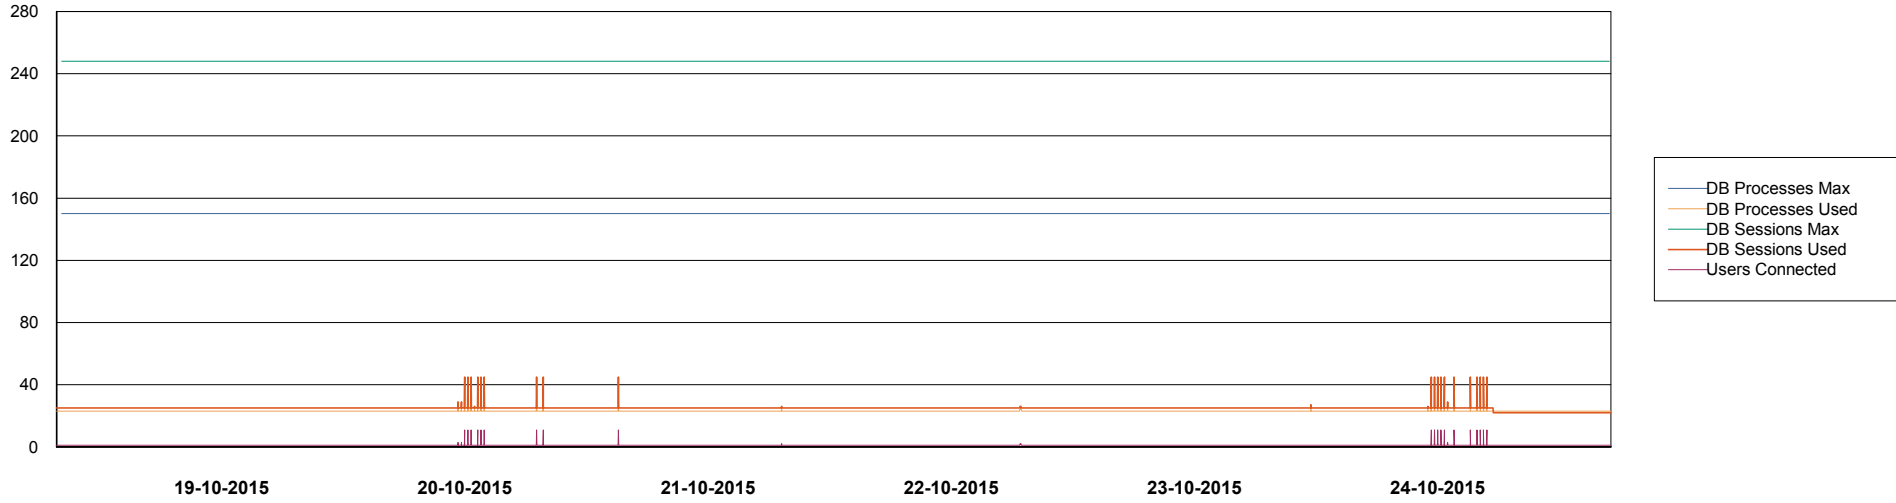

Weekly SLA Customer Report

Customer BOH_Production
Database ID 55

DATABASE PERFORMANCE BOHDB_Production

Weekly SLA Customer Report

Customer BOH_Production
Database ID 55

DATABASE PERFORMANCE BOHDB_Standby

Weekly SLA Customer Report

Customer BOH_Production
 Database ID 55

=====
 DATABASE SIZE BOHDB_Production
 =====

Database growth over last month

=====
 DATABASE TABLESPACES BOHDB_Production
 =====

TOTAL DATABASE SIZE PER TABLESPACE

Date	Tablespace Name	Filesize (Gb)	Usedsize (Gb)	Percentage free
24-10-2015	ABSDATA	39	32	18
	INDX	48	23	52
23-10-2015	ABSDATA	39	32	18
	INDX	48	23	52
22-10-2015	ABSDATA	39	32	18
	INDX	48	23	52
21-10-2015	ABSDATA	39	32	18
	INDX	48	22	54
20-10-2015	ABSDATA	39	32	18
	INDX	48	22	54
19-10-2015	ABSDATA	39	32	18
	INDX	48	22	54
18-10-2015	ABSDATA	39	32	18
	INDX	48	22	54