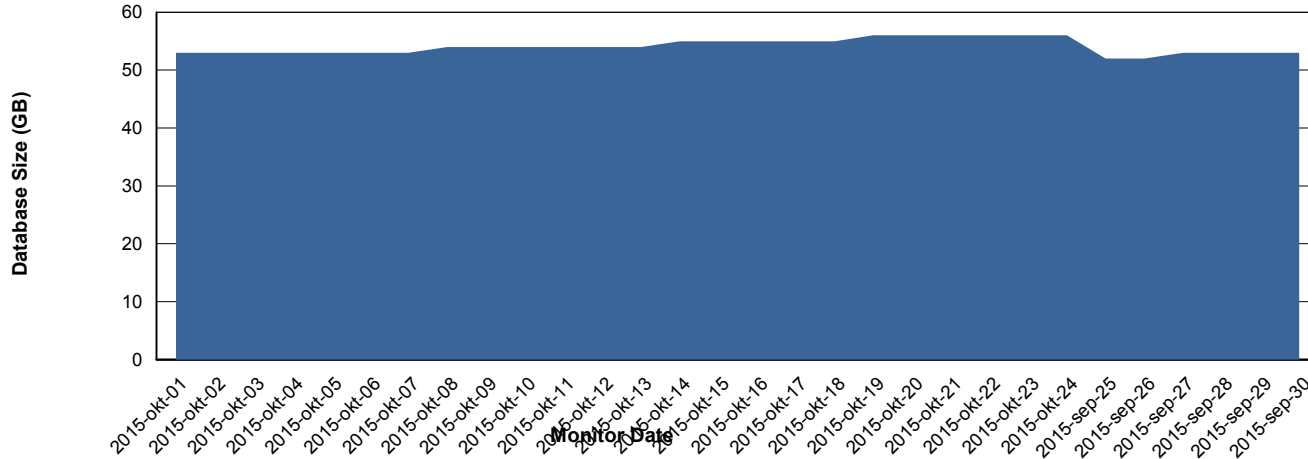

Weekly SLA Customer Report

Customer BOH_Production
Database ID 55

DATABASE PERFORMANCE BOHDB_Production

Weekly SLA Customer Report

Customer BOH_Production
Database ID 55

DATABASE PERFORMANCE BOHDB_Standby

Weekly SLA Customer Report

Customer BOH_Production
 Database ID 55

=====
 DATABASE SIZE BOHDB_Production
 =====

Database growth over last month

=====
 DATABASE TABLESPACES BOHDB_Production
 =====

TOTAL DATABASE SIZE PER TABLESPACE

Date	Tablespace Name	Filesize (Gb)	Usedsize (Gb)	Percentage free
24-10-2015	ABSDATA	39	32	18
	INDX	48	23	52
23-10-2015	ABSDATA	39	32	18
	INDX	48	23	52
22-10-2015	ABSDATA	39	32	18
	INDX	48	23	52
21-10-2015	ABSDATA	39	32	18
	INDX	48	22	54
20-10-2015	ABSDATA	39	32	18
	INDX	48	22	54
19-10-2015	ABSDATA	39	32	18
	INDX	48	22	54
18-10-2015	ABSDATA	39	32	18
	INDX	48	22	54