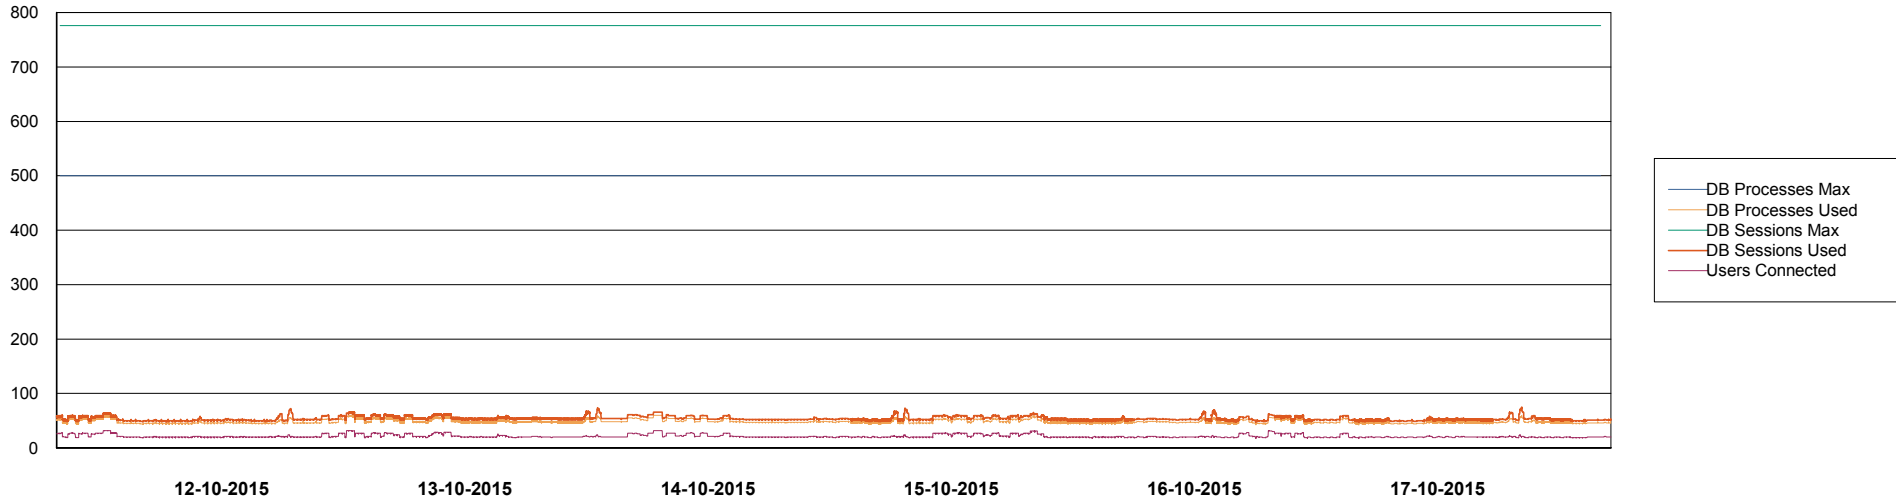

DATABASE PERFORMANCE DFDDDBI_Production