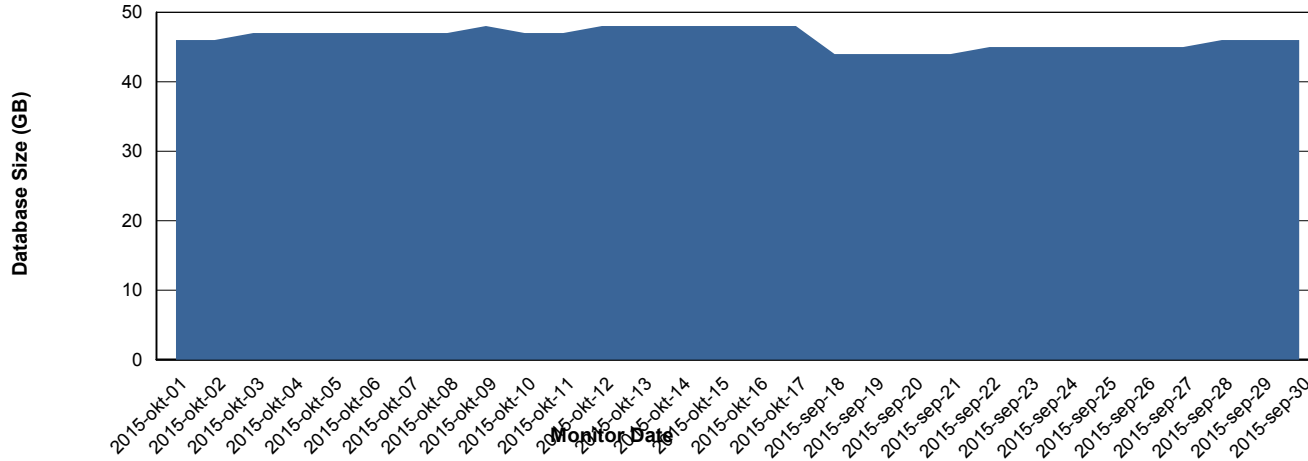

Database growth over last month