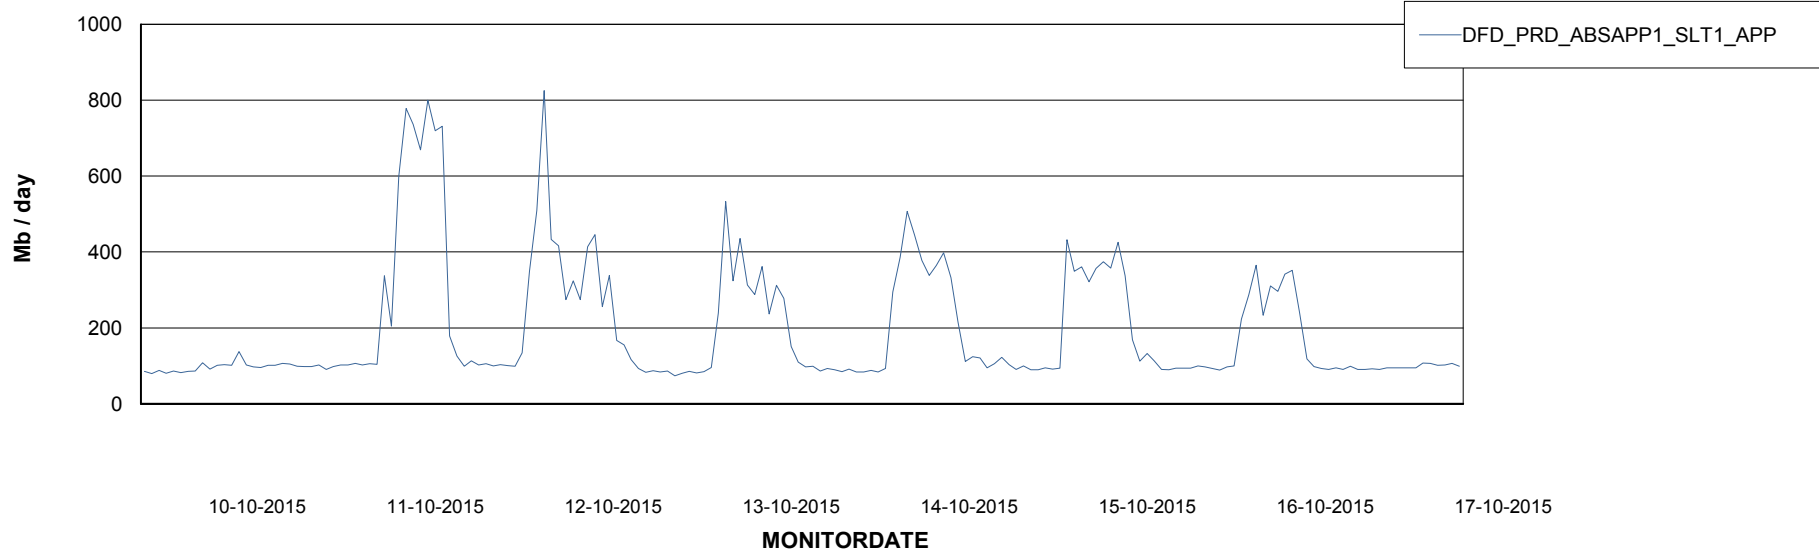

Weekly SLA Customer Report

Customer DFD Production
Database ID 39

=====
ABSolute Application Server Services
=====

Avg memory used per ABS Server Service