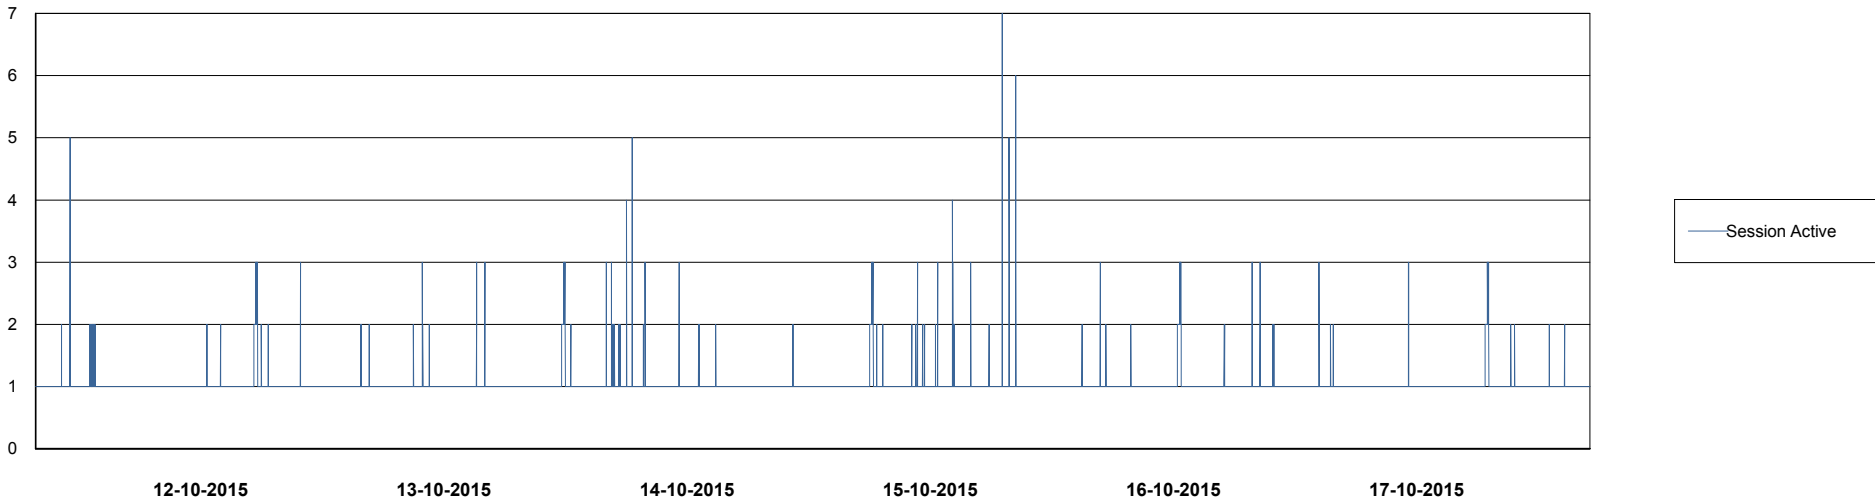

DATABASE PERFORMANCE DFDDDBI_Production