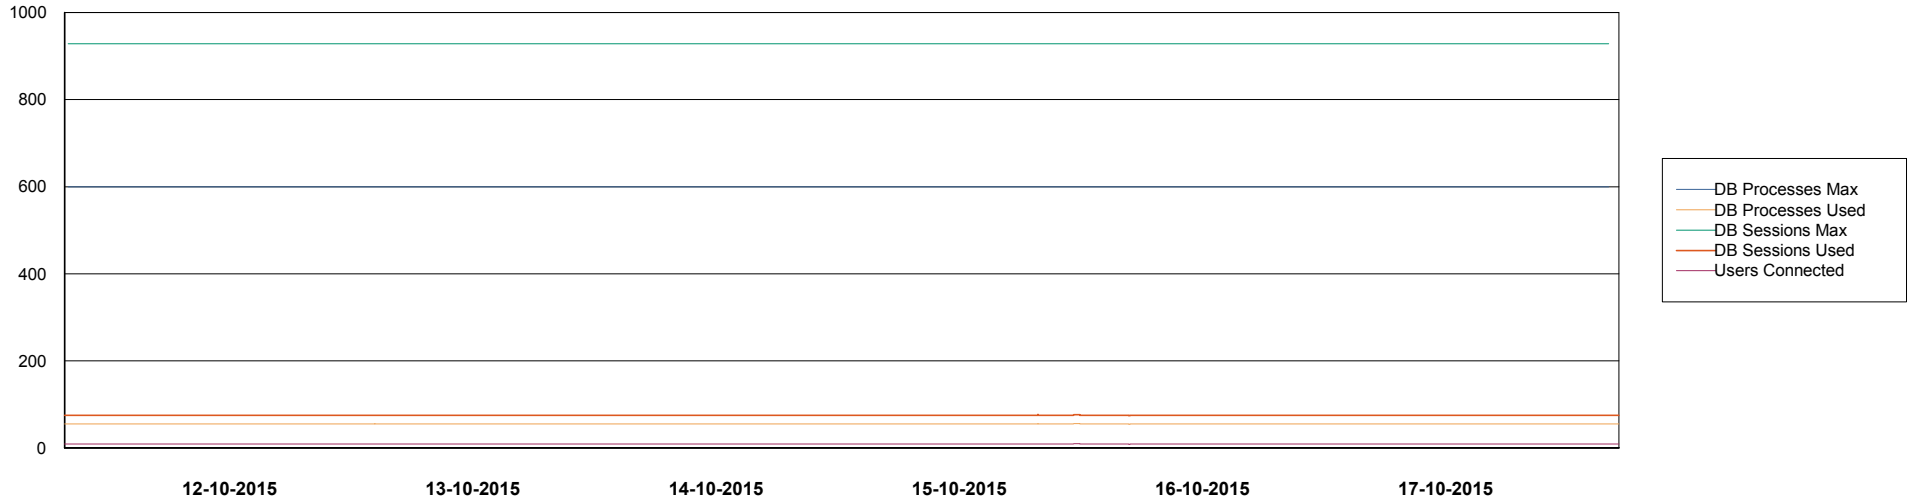

Weekly SLA Customer Report

Customer DFD Production
Database ID 39

DATABASE PERFORMANCE

DFDDB_Standby