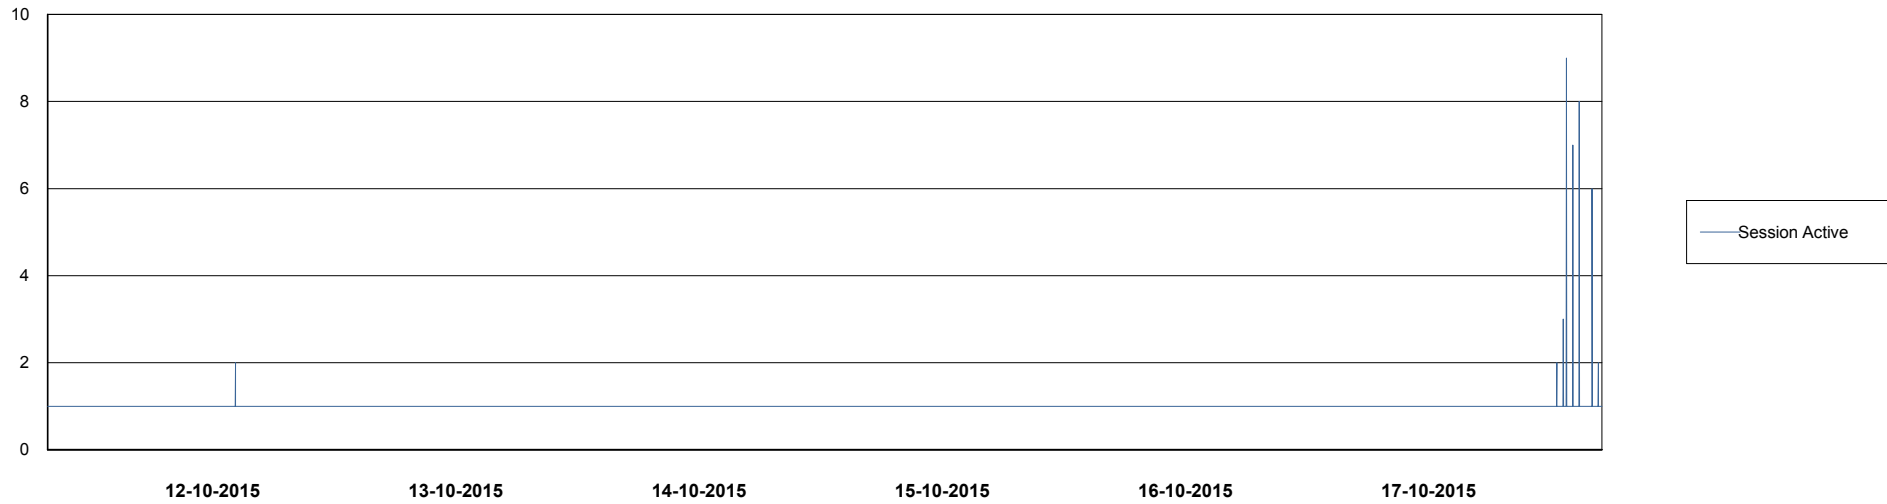

Weekly SLA Customer Report

Customer CIW Production
Database ID 45

DATABASE PERFORMANCE CIWDB_Standby