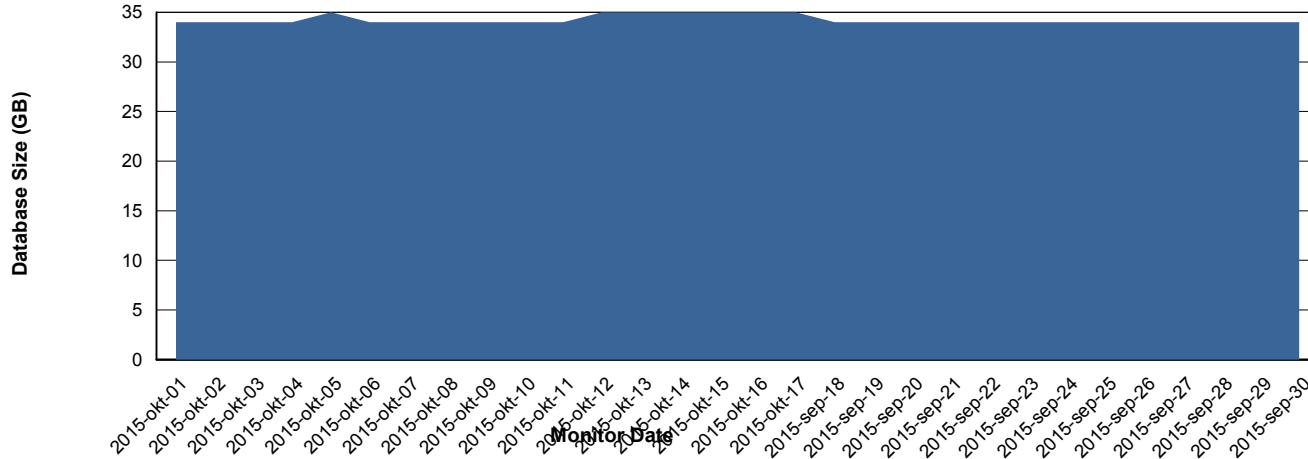

Database growth over last month

=====
DATABASE TABLESPACES CIWDB_Production
=====

TOTAL DATABASE SIZE PER TABLESPACE

Date	Tablespace Name	Filesize (Gb)	Usedsize (Gb)	Percentage free
17-10-2015	ABSDATA	38	31	18
	INDX	4	3	25
16-10-2015	ABSDATA	38	31	18
	INDX	4	3	25
15-10-2015	ABSDATA	38	31	18
	INDX	4	3	25
14-10-2015	ABSDATA	38	31	18
	INDX	4	3	25
13-10-2015	ABSDATA	38	31	18
	INDX	4	3	25
12-10-2015	ABSDATA	38	31	18
	INDX	4	3	25
11-10-2015	ABSDATA	38	31	18
	INDX	4	3	25