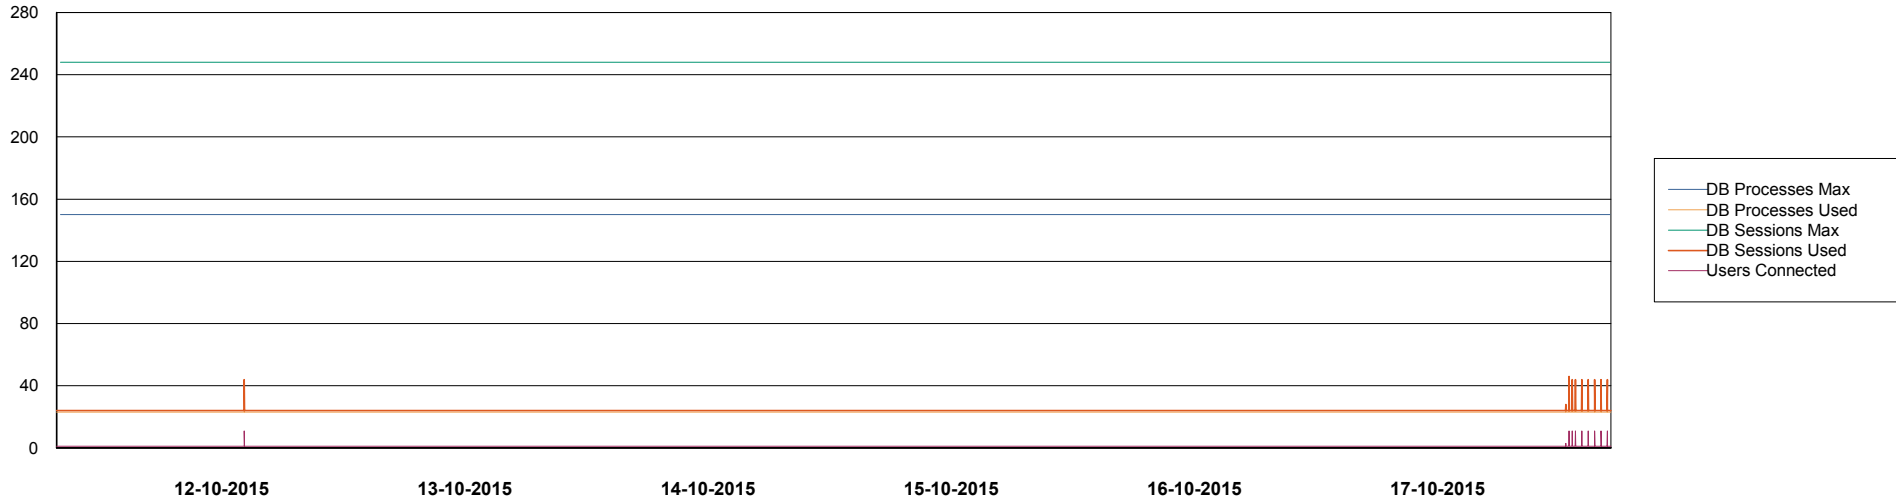

Weekly SLA Customer Report

Customer CIW Production
Database ID 45

DATABASE PERFORMANCE CIWDB_Standby