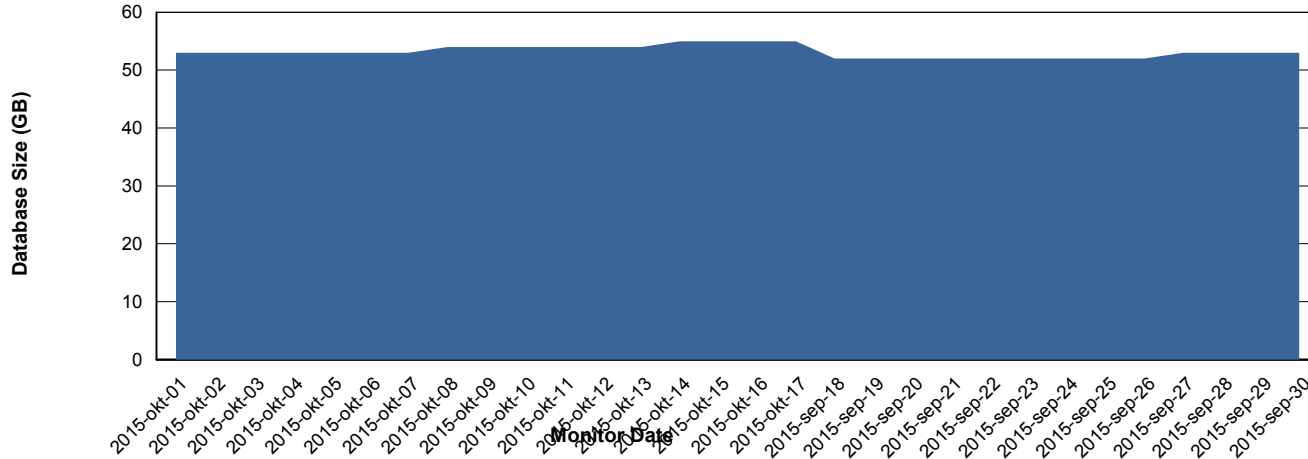

Weekly SLA Customer Report

Customer BOH_Production
Database ID 55

DATABASE PERFORMANCE BOHDB_Production

Weekly SLA Customer Report

Customer BOH_Production
Database ID 55

=====
DATABASE PERFORMANCE BOHDB_Standby
=====

Weekly SLA Customer Report

Customer BOH_Production
 Database ID 55

=====
 DATABASE SIZE BOHDB_Production
 =====

Database growth over last month

=====
 DATABASE TABLESPACES BOHDB_Production
 =====

TOTAL DATABASE SIZE PER TABLESPACE