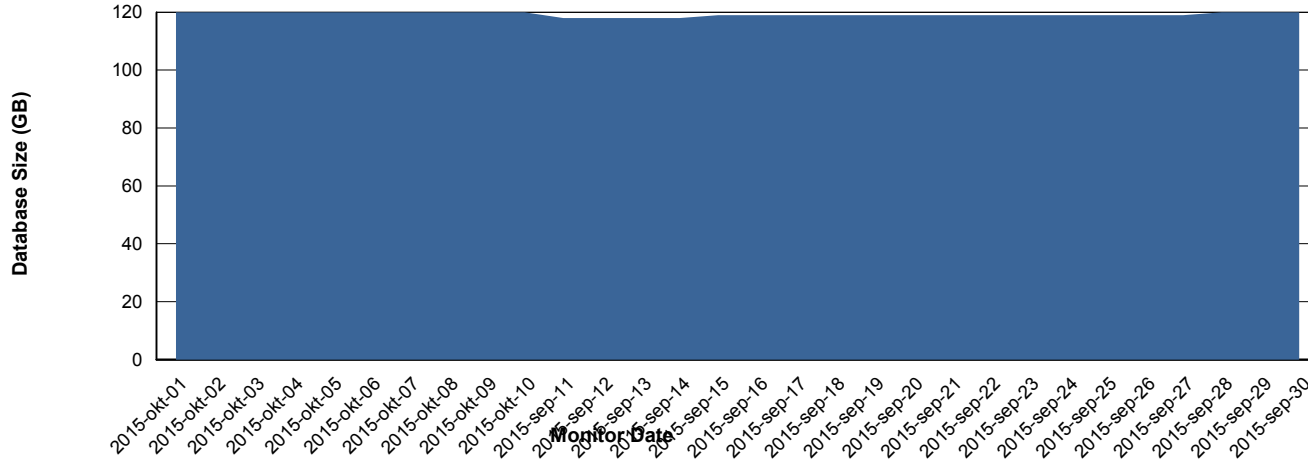

Weekly SLA Customer Report

Customer FIS_Production
Database ID 46

=====
DATABASE PERFORMANCE FISDB_Standby
=====

Weekly SLA Customer Report

Customer FIS_Production
 Database ID 46

=====
 DATABASE SIZE FISDB_Production
 =====

Database growth over last month

=====
 DATABASE TABLESPACES FISDB_Production
 =====

TOTAL DATABASE SIZE PER TABLESPACE

Date	Tablespace Name	Filesize (Gb)	Usedsize (Gb)	Percentage free
10-10-2015	ABSDATA	68	53	22
	INDX	79	62	22
9-10-2015	ABSDATA	68	53	22
	INDX	79	62	22
8-10-2015	ABSDATA	68	53	22
	INDX	79	62	22
7-10-2015	ABSDATA	68	53	22
	INDX	79	62	22
6-10-2015	ABSDATA	68	53	22
	INDX	79	62	22
5-10-2015	ABSDATA	68	53	22
	INDX	79	62	22
4-10-2015	ABSDATA	62	53	15
	INDX	79	61	23