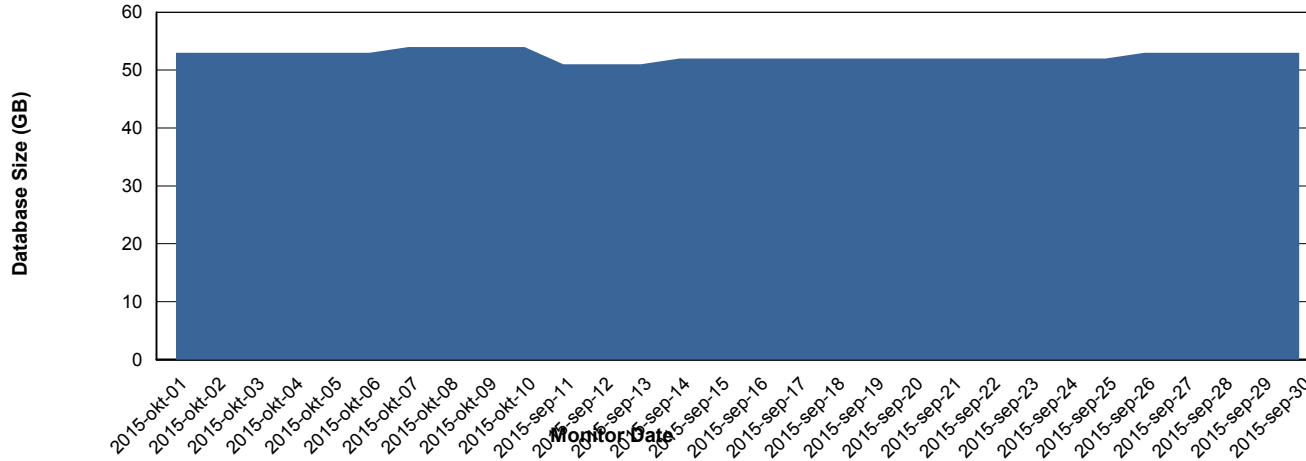

Weekly SLA Customer Report

Customer BOH_Production
Database ID 55

=====
DATABASE SIZE BOHDB_Production
=====

Database growth over last month

=====
DATABASE TABLESPACES BOHDB_Production
=====

TOTAL DATABASE SIZE PER TABLESPACE

Date	Tablespace Name	Filesize (Gb)	Usedsize (Gb)	Percentage free
10-10-2015	ABSDATA	39	31	21
	INDX	48	22	54
9-10-2015	ABSDATA	39	31	21
	INDX	48	22	54
8-10-2015	ABSDATA	39	31	21
	INDX	48	21	56
7-10-2015	ABSDATA	39	31	21
	INDX	48	21	56
6-10-2015	ABSDATA	39	31	21
	INDX	48	21	56
5-10-2015	ABSDATA	39	31	21
	INDX	48	21	56
4-10-2015	ABSDATA	35	30	14
	INDX	48	21	56