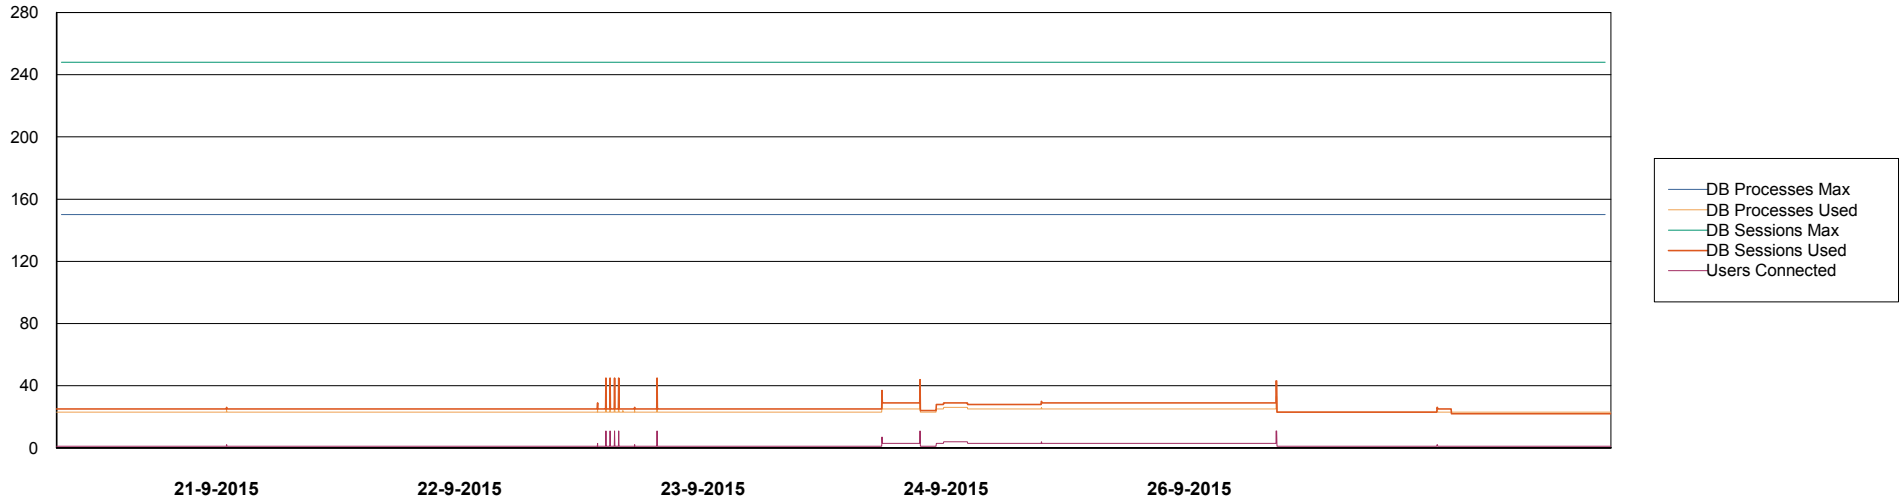

## DATABASE PERFORMANCE BOHDB\_Production

# Weekly SLA Customer Report

Customer BOH\_Production  
Database ID 55

DATABASE PERFORMANCE BOHDB\_Standby