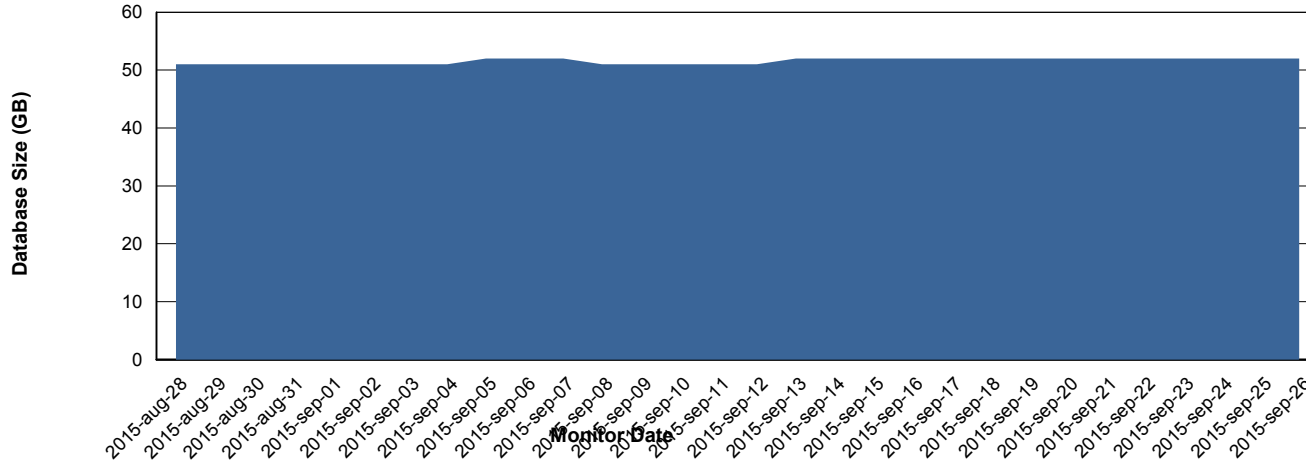

Weekly SLA Customer Report

Customer BOH_Production
Database ID 55

=====
DATABASE SIZE BOHDB_Production
=====

Database growth over last month

=====
DATABASE TABLESPACES BOHDB_Production
=====

TOTAL DATABASE SIZE PER TABLESPACE

Date	Tablespace Name	Filesize (Gb)	Usedsize (Gb)	Percentage free
26-9-2015	ABSDATA	35	30	14
	INDX	48	21	56
25-9-2015	ABSDATA	35	30	14
	INDX	48	21	56
24-9-2015	ABSDATA	35	30	14
	INDX	48	21	56
23-9-2015	ABSDATA	35	30	14
	INDX	48	21	56
22-9-2015	ABSDATA	35	30	14
	INDX	48	21	56
21-9-2015	ABSDATA	35	30	14
	INDX	48	21	56
20-9-2015	ABSDATA	35	30	14
	INDX	48	21	56