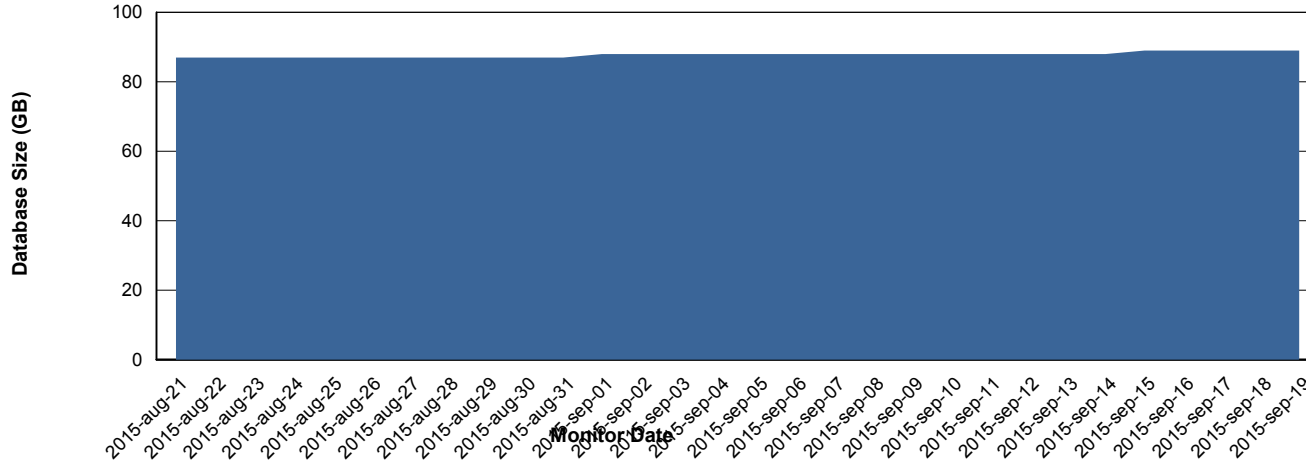

Weekly SLA Customer Report

Customer PHS_Production
Database ID 47

=====
DATABASE SIZE PHSDB_Production
=====

Database growth over last month

=====
DATABASE TABLESPACES PHSDB_Production
=====

TOTAL DATABASE SIZE PER TABLESPACE

Date	Tablespace Name	Filesize (Gb)	Usedsize (Gb)	Percentage free
19-9-2015	ABSDATA	100	87	13
	INDX	2	0	100
18-9-2015	ABSDATA	100	87	13
	INDX	2	0	100
17-9-2015	ABSDATA	100	87	13
	INDX	2	0	100
16-9-2015	ABSDATA	100	87	13
	INDX	2	0	100
15-9-2015	ABSDATA	100	87	13
	INDX	2	0	100
14-9-2015	ABSDATA	100	87	13
	INDX	2	0	100
13-9-2015	ABSDATA	100	85	15
	INDX	2	0	100