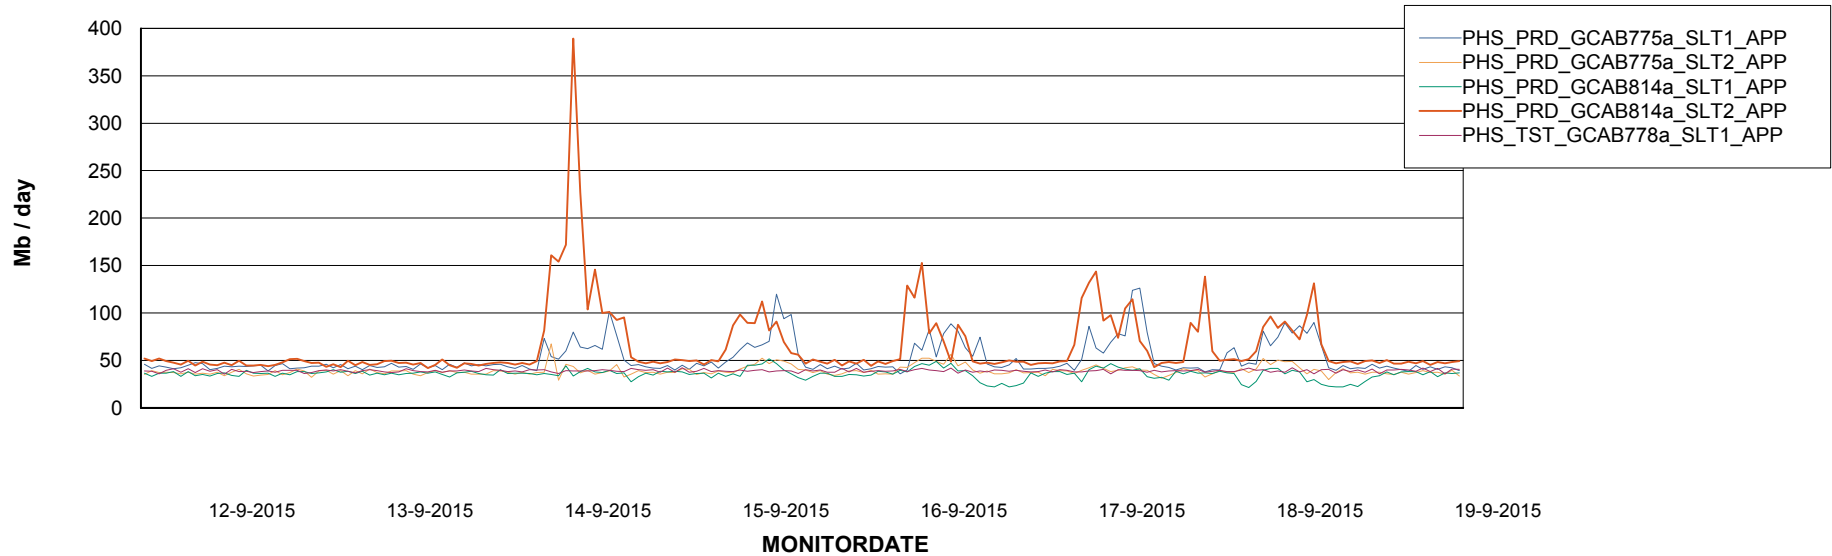

Weekly SLA Customer Report

Customer PHS_Production
Database ID 47

=====
STANDBY DATABASE HEALTH PHS_Production
=====

Recovery lag for last 7 days

Weekly SLA Customer Report

Customer PHS_Production
Database ID 47

=====
ABSolute Application Server Services
=====

Disaster per ABS Server

Avg memory used per ABS Server Service

Weekly SLA Customer Report

Customer PHS_Production
Database ID 47

=====
ABSolute Application Server Services
=====