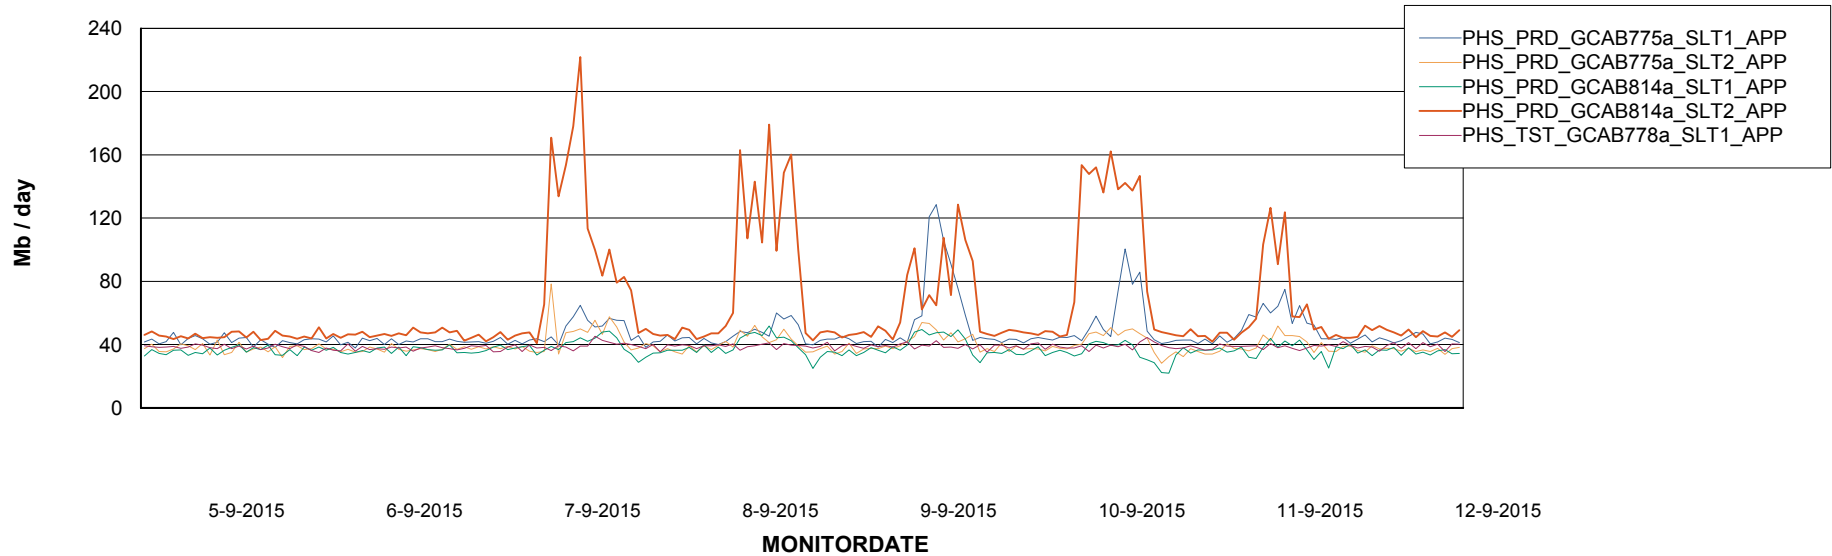

Weekly SLA Customer Report

Customer PHS_Production
Database ID 47

=====
STANDBY DATABASE HEALTH PHS_Production
=====

Recovery lag for last 7 days

Weekly SLA Customer Report

Customer PHS_Production
Database ID 47

=====
ABSolute Application Server Services
=====

Disaster per ABS Server

Avg memory used per ABS Server Service

Weekly SLA Customer Report

Customer PHS_Production
Database ID 47

=====
ABSolute Application Server Services
=====