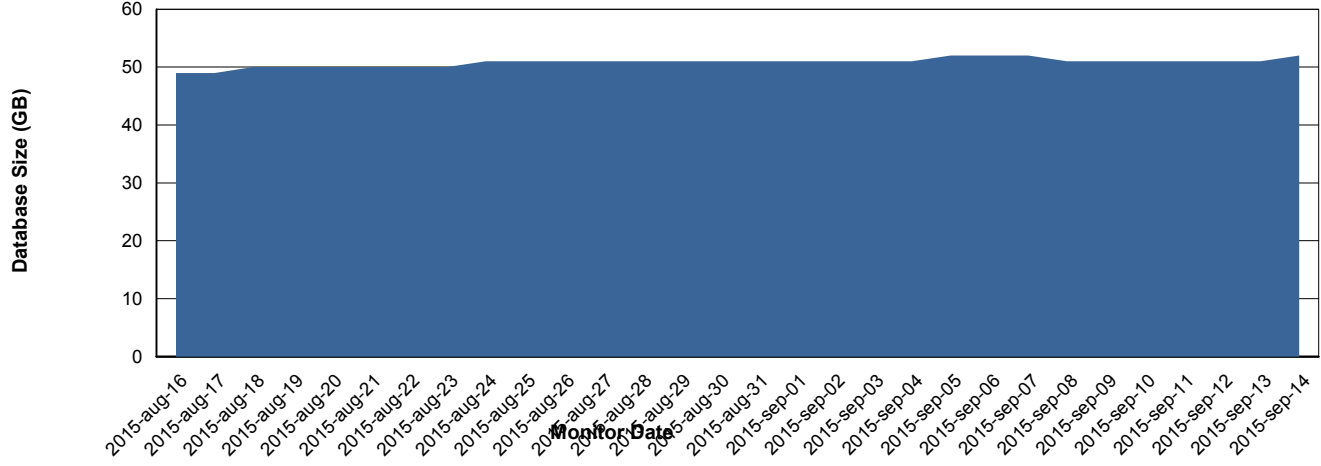

Weekly SLA Customer Report

Customer BOH_Production
Database ID 55

DATABASE PERFORMANCE BOHDB_Production

Weekly SLA Customer Report

Customer BOH_Production
Database ID 55

DATABASE PERFORMANCE BOHDB_Standby

Weekly SLA Customer Report

Customer BOH_Production
 Database ID 55

=====
 DATABASE SIZE BOHDB_Production
 =====

Database growth over last month

=====
 DATABASE TABLESPACES BOHDB_Production
 =====

TOTAL DATABASE SIZE PER TABLESPACE

Date	Tablespace Name	Filesize (Gb)	Usedsize (Gb)	Percentage free
14-9-2015	ABSDATA	35	30	14
	INDX	48	20	58
13-9-2015	ABSDATA	35	30	14
	INDX	48	20	58
12-9-2015	ABSDATA	35	30	14
	INDX	48	20	58
11-9-2015	ABSDATA	35	30	14
	INDX	48	20	58
10-9-2015	ABSDATA	35	30	14
	INDX	48	20	58
9-9-2015	ABSDATA	35	30	14
	INDX	48	20	58
8-9-2015	ABSDATA	35	29	17
	INDX	48	20	58