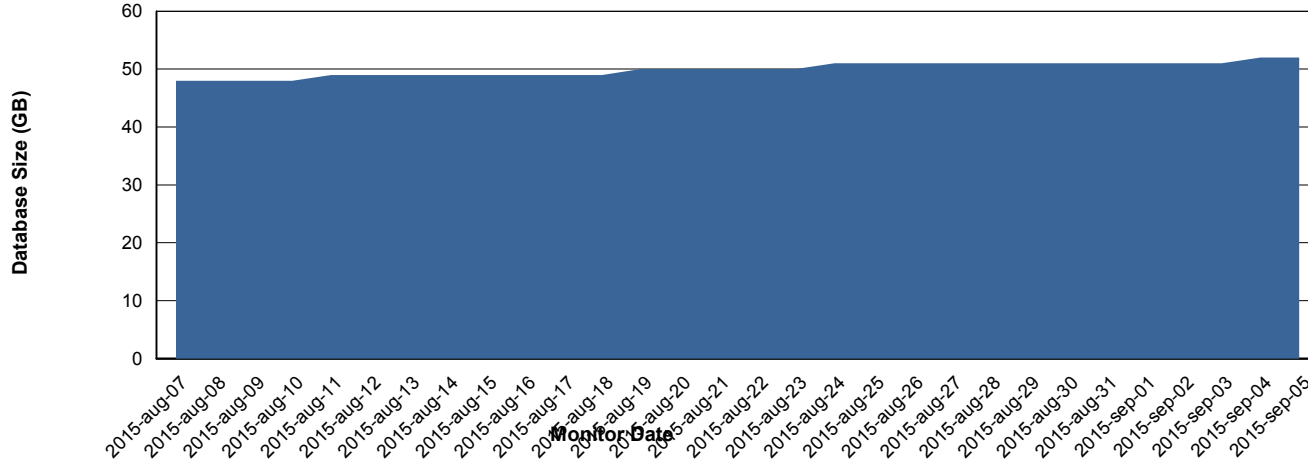

Weekly SLA Customer Report

Customer BOH_Production
Database ID 55

DATABASE PERFORMANCE BOHDB_Production

Weekly SLA Customer Report

Customer BOH_Production
Database ID 55

=====
DATABASE PERFORMANCE BOHDB_Standby
=====

Weekly SLA Customer Report

Customer BOH_Production
 Database ID 55

=====
 DATABASE SIZE BOHDB_Production
 =====

Database growth over last month

=====
 DATABASE TABLESPACES BOHDB_Production
 =====

TOTAL DATABASE SIZE PER TABLESPACE