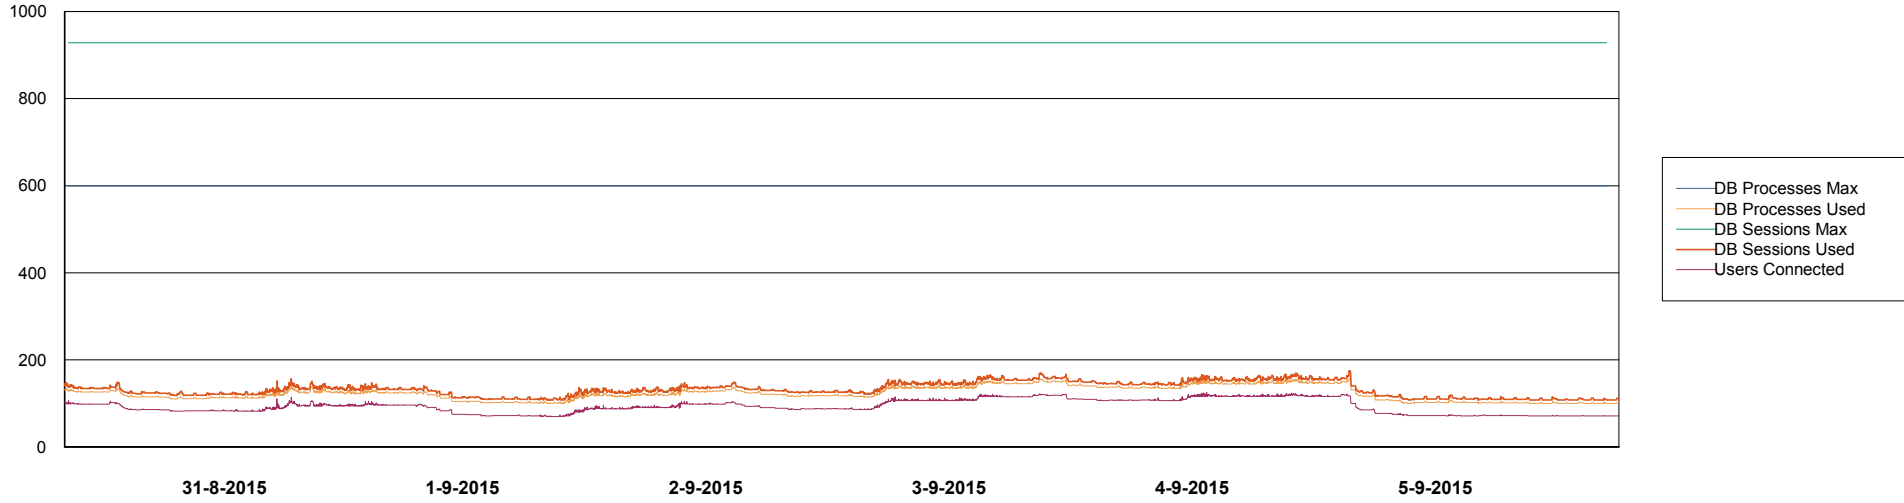

Weekly SLA Customer Report

Customer AUJ_Production
Database ID 41

DATABASE PERFORMANCE AUJDB_Production