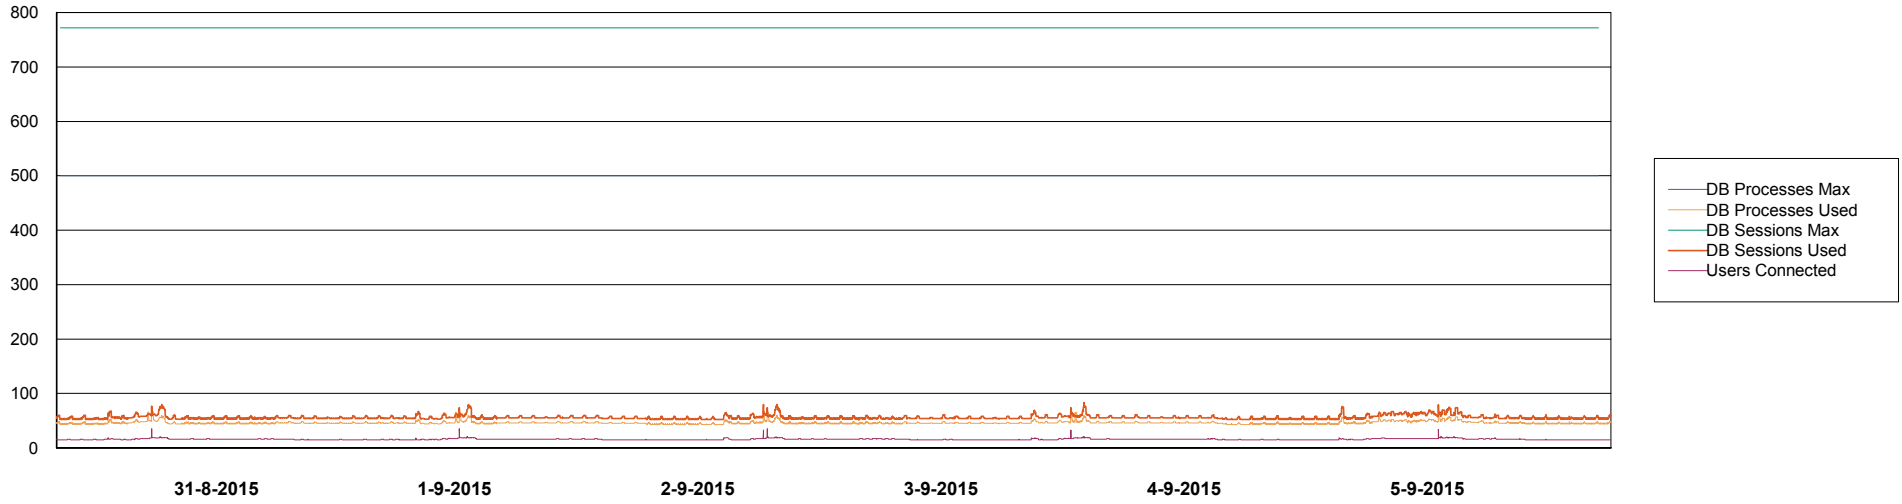

DATABASE PERFORMANCE AUJDB_BI