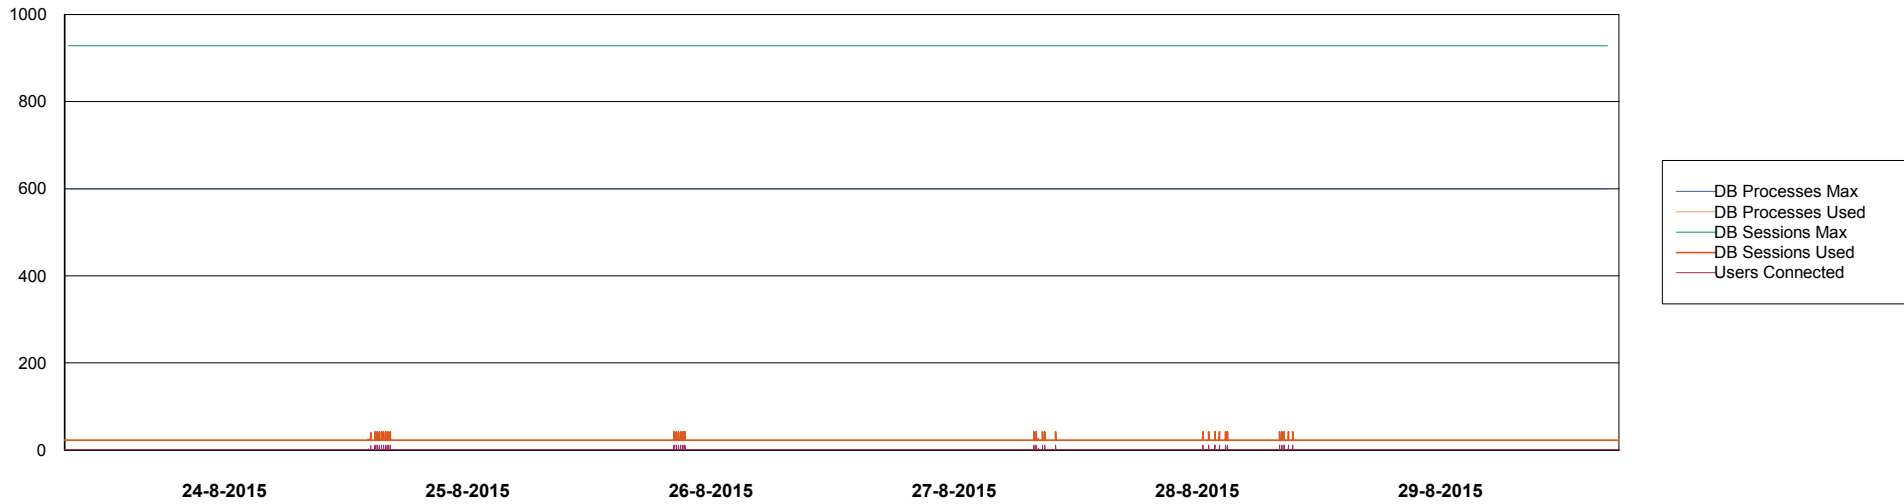

DATABASE PERFORMANCE

AUJDB_Standby