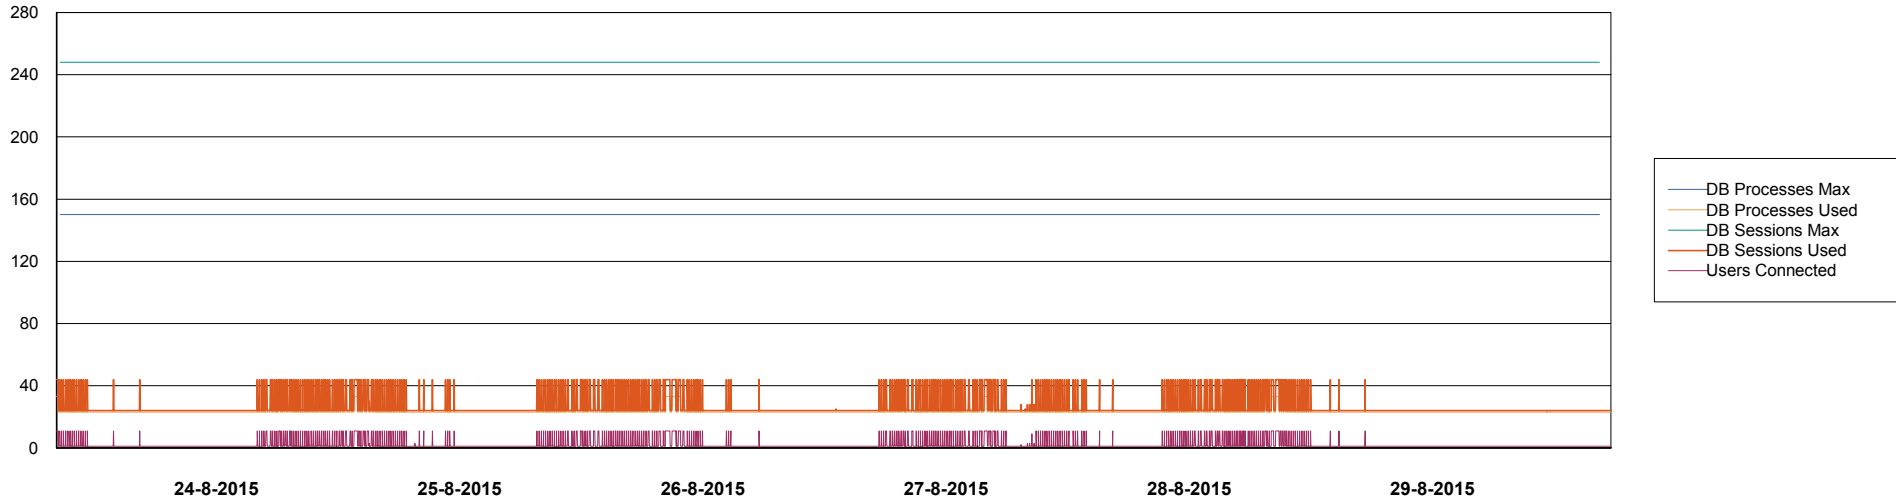

DATABASE PERFORMANCE

AUJDB3_Standby