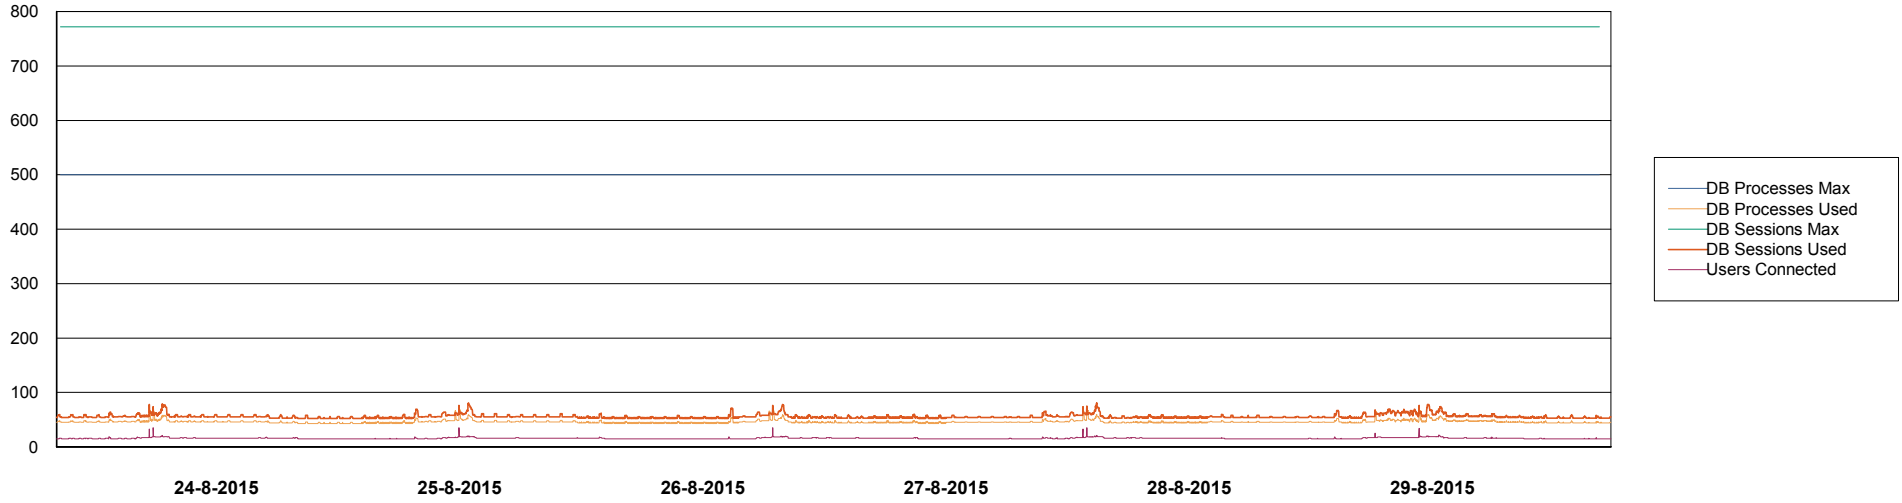

DATABASE PERFORMANCE AUJDB_BI