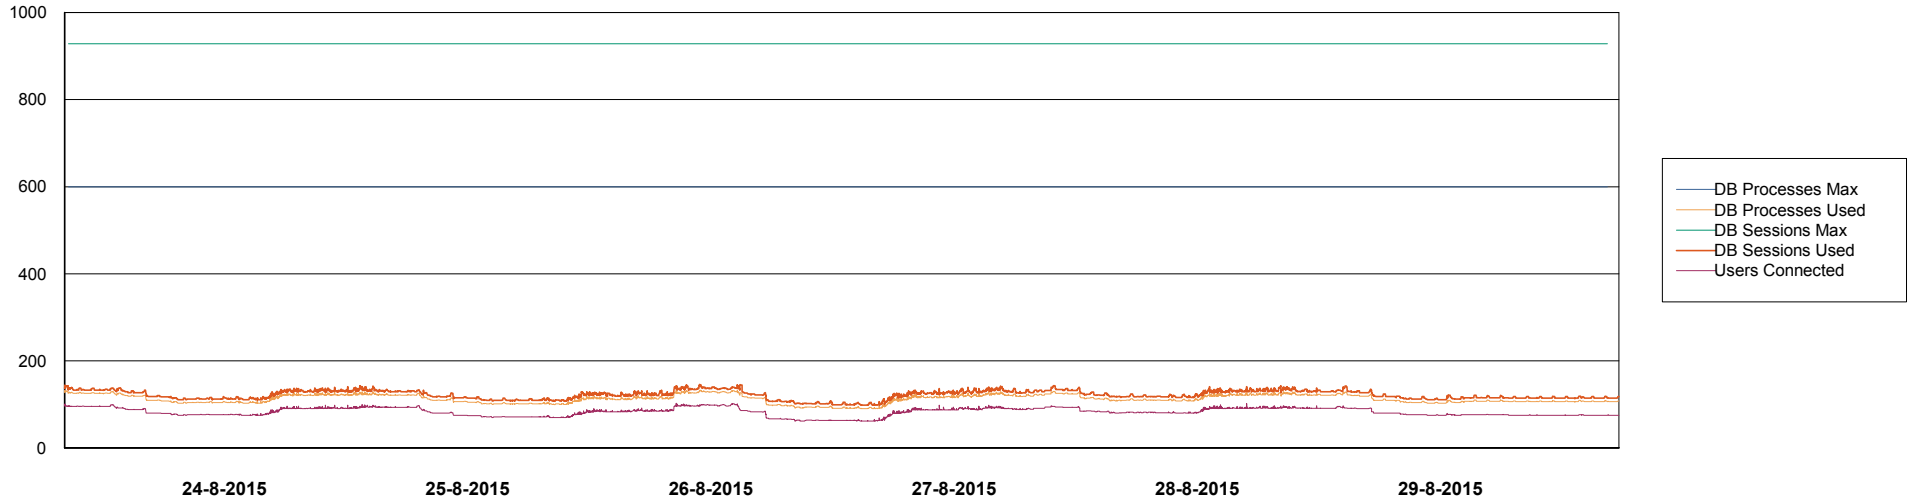

Weekly SLA Customer Report

Customer AUJ_Production
Database ID 41

DATABASE PERFORMANCE

AUJDB_Production