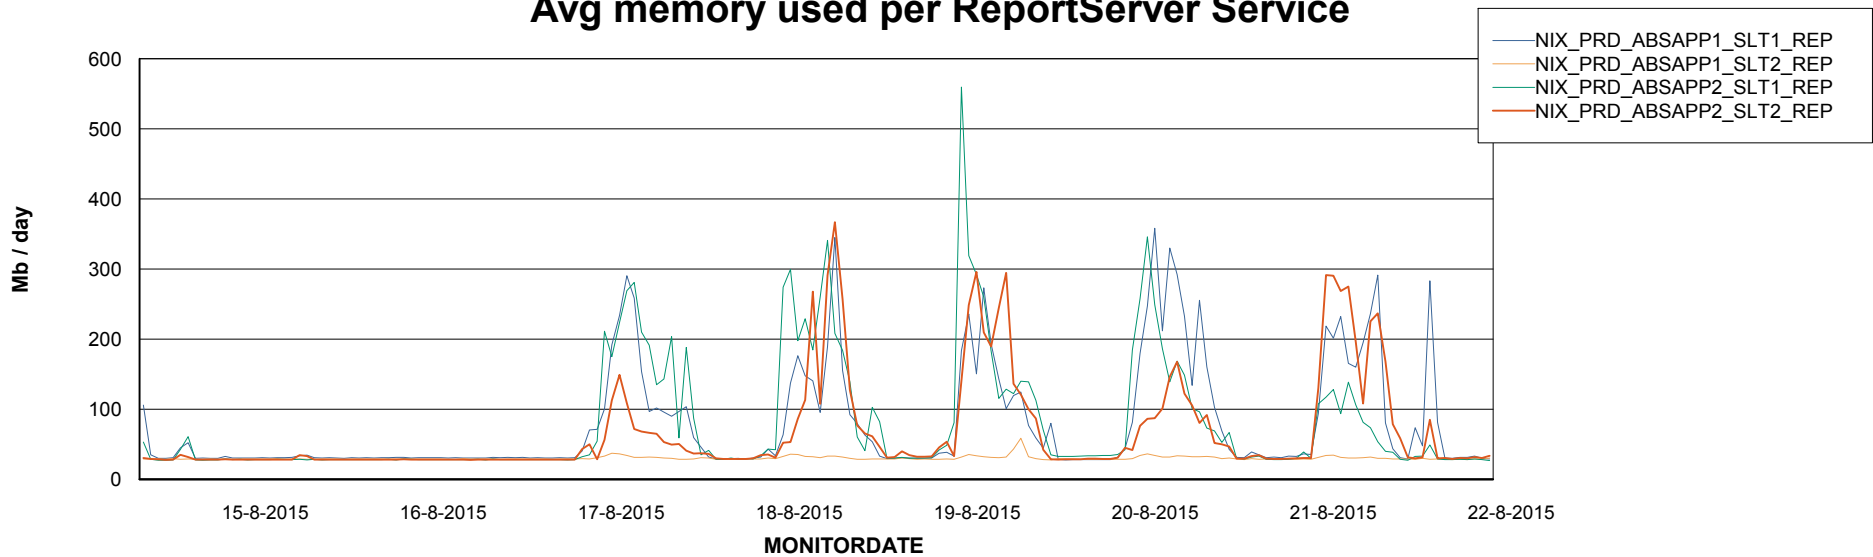

Weekly SLA Customer Report

Customer NIX_Production
Database ID 51

ABSSolute Application ReportServer Services

Disaster per ReportServer

Avg memory used per ReportServer Service

Weekly SLA Customer Report

Customer NIX_Production
Database ID 51