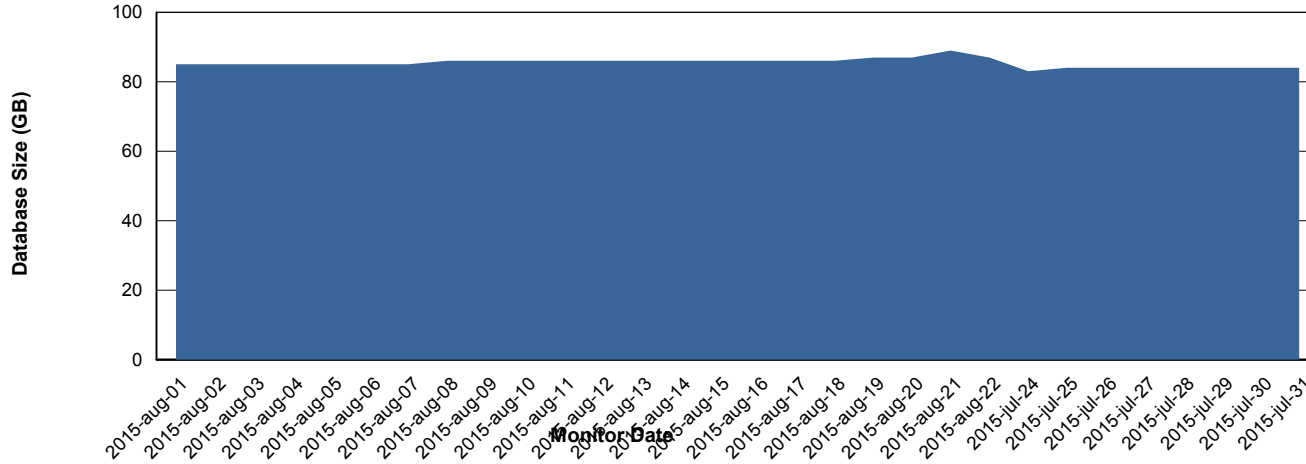

Weekly SLA Customer Report

Customer NIX_Production
Database ID 51

DATABASE PERFORMANCE NIXDB_Production

Weekly SLA Customer Report

Customer NIX_Production
 Database ID 51

=====
 DATABASE SIZE NIXDB_Production
 =====

Database growth over last month

=====
 DATABASE TABLESPACES NIXDB_Production
 =====

TOTAL DATABASE SIZE PER TABLESPACE

| Date | Tablespace Name | Filesize (Gb) | Usedsize (Gb) | Percentage free |
|-----------|-----------------|---------------|---------------|-----------------|
| 22-8-2015 | ABSDATA | 50 | 34 | 32 |
| | INDX | 100 | 52 | 48 |
| 21-8-2015 | ABSDATA | 50 | 34 | 32 |
| | INDX | 100 | 52 | 48 |
| 20-8-2015 | ABSDATA | 50 | 34 | 32 |
| | INDX | 100 | 51 | 49 |
| 19-8-2015 | ABSDATA | 50 | 34 | 32 |
| | INDX | 100 | 51 | 49 |
| 18-8-2015 | ABSDATA | 50 | 34 | 32 |
| | INDX | 100 | 51 | 49 |
| 17-8-2015 | ABSDATA | 50 | 34 | 32 |
| | INDX | 100 | 51 | 49 |
| 16-8-2015 | ABSDATA | 50 | 34 | 32 |
| | INDX | 100 | 51 | 49 |