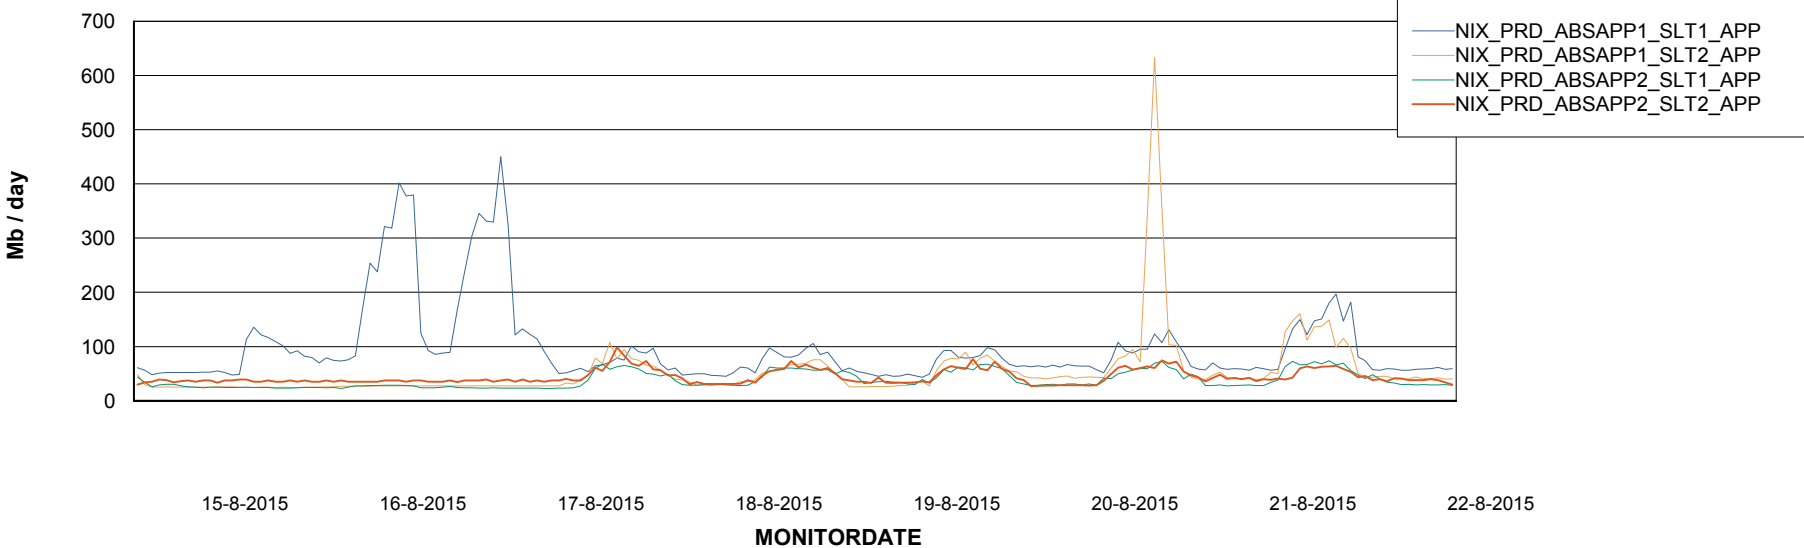

Database growth over last month

=====
 DATABASE TABLESPACES NIXDB_Production
 =====

TOTAL DATABASE SIZE PER TABLESPACE

| Date | Tablespace Name | Filesize (Gb) | Usedsize (Gb) | Percentage free |
|-----------|-----------------|---------------|---------------|-----------------|
| 22-8-2015 | ABSDATA | 50 | 34 | 32 |
| | INDX | 100 | 52 | 48 |
| 21-8-2015 | ABSDATA | 50 | 34 | 32 |
| | INDX | 100 | 52 | 48 |
| 20-8-2015 | ABSDATA | 50 | 34 | 32 |
| | INDX | 100 | 51 | 49 |
| 19-8-2015 | ABSDATA | 50 | 34 | 32 |
| | INDX | 100 | 51 | 49 |
| 18-8-2015 | ABSDATA | 50 | 34 | 32 |
| | INDX | 100 | 51 | 49 |
| 17-8-2015 | ABSDATA | 50 | 34 | 32 |
| | INDX | 100 | 51 | 49 |
| 16-8-2015 | ABSDATA | 50 | 34 | 32 |
| | INDX | 100 | 51 | 49 |

Weekly SLA Customer Report

Customer NIX_Production
Database ID 51

Weekly SLA Customer Report

Customer NIX_Production
Database ID 51

=====
ABSolute Application Server Services
=====

Avg memory used per ABS Server Service