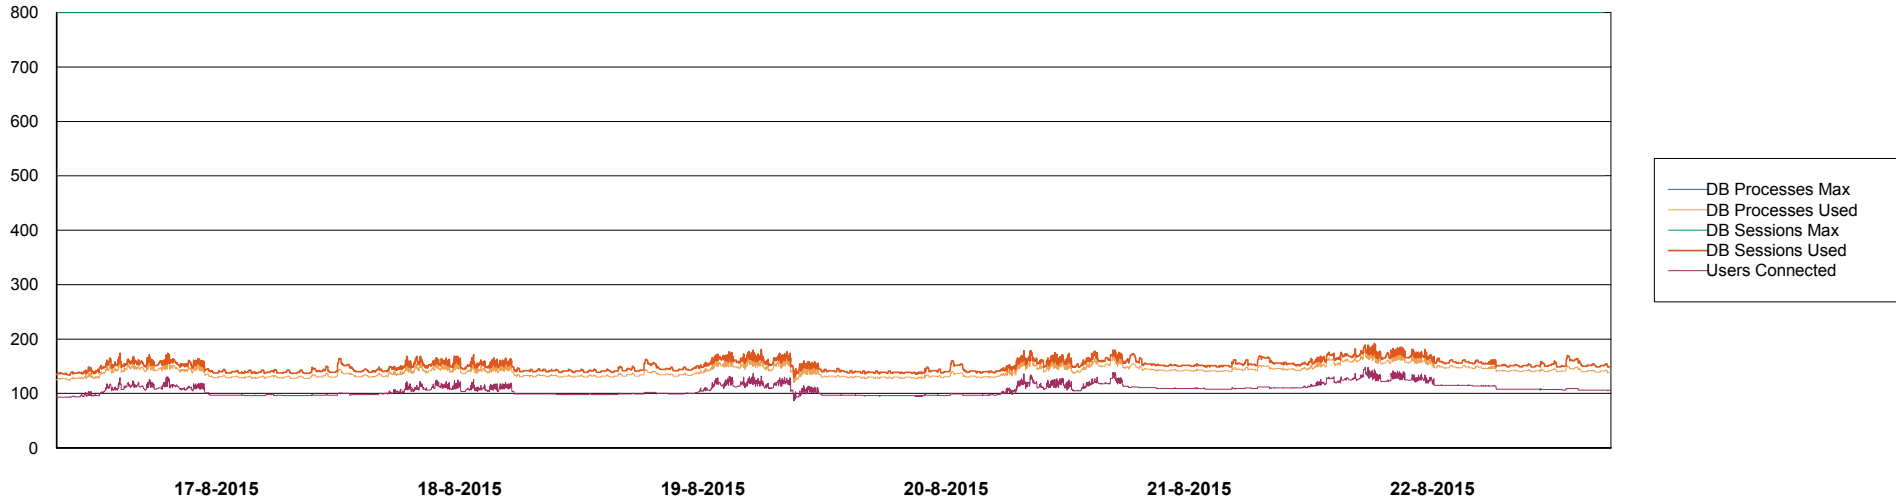

DATABASE PERFORMANCE NIXDB_Production