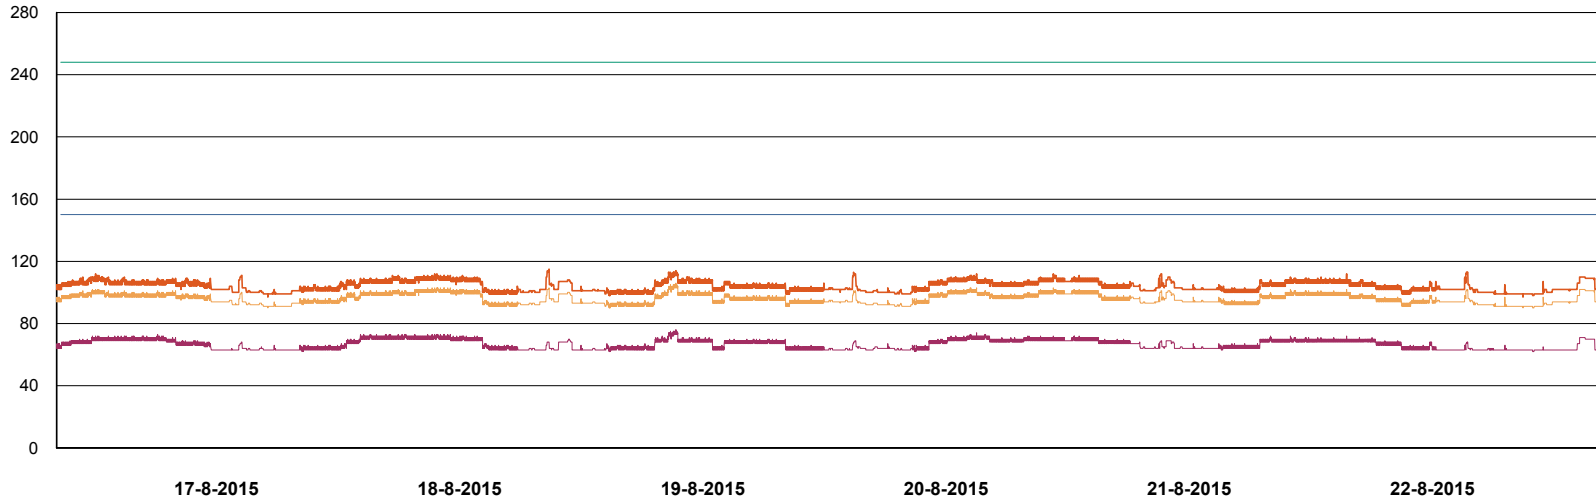

DATABASE PERFORMANCE CIWDB_Production