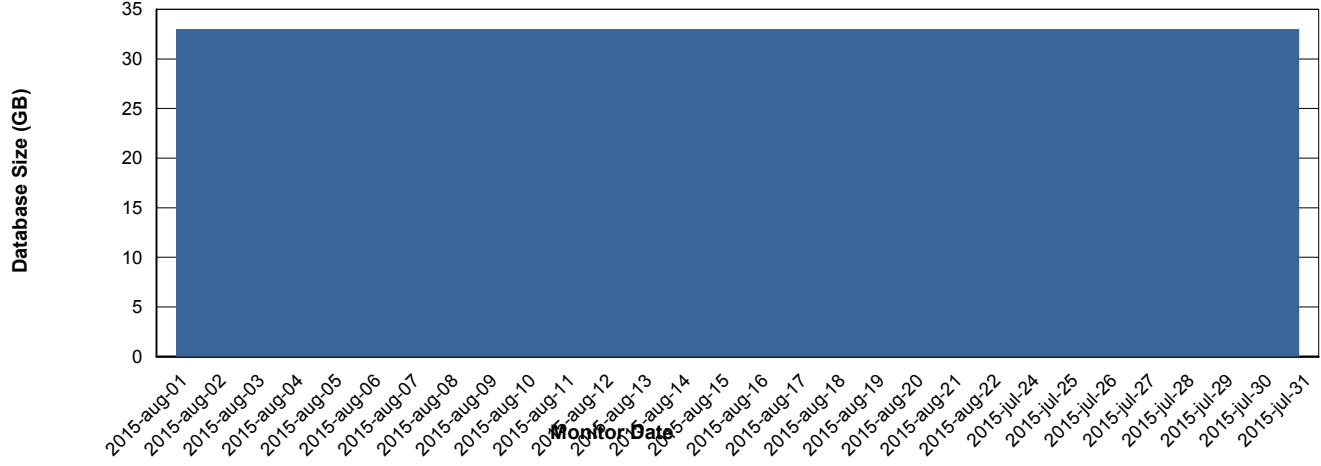

Weekly SLA Customer Report

Customer CIW Production
Database ID 45

=====
DATABASE SIZE CIWDB_Production
=====

Database growth over last month

=====
DATABASE TABLESPACES CIWDB_Production
=====

TOTAL DATABASE SIZE PER TABLESPACE

Date	Tablespace Name	Filesize (Gb)	Usedsize (Gb)	Percentage free
22-8-2015	ABSDATA	38	30	21
	INDX	4	2	50
21-8-2015	ABSDATA	38	30	21
	INDX	4	2	50
20-8-2015	ABSDATA	38	30	21
	INDX	4	2	50
19-8-2015	ABSDATA	38	30	21
	INDX	4	2	50
18-8-2015	ABSDATA	38	30	21
	INDX	4	2	50
17-8-2015	ABSDATA	38	30	21
	INDX	4	2	50
16-8-2015	ABSDATA	38	30	21
	INDX	4	2	50