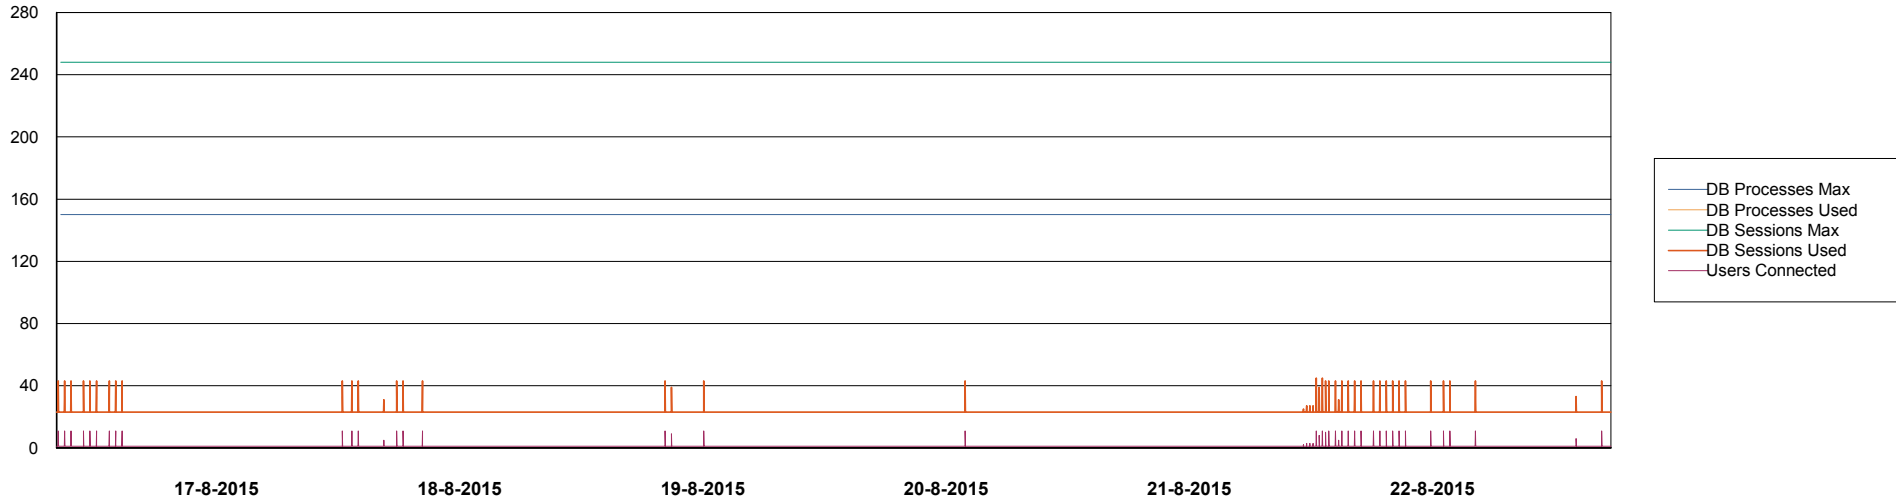

Weekly SLA Customer Report

Customer CIW Production
Database ID 45

DATABASE PERFORMANCE CIWDB_Standby