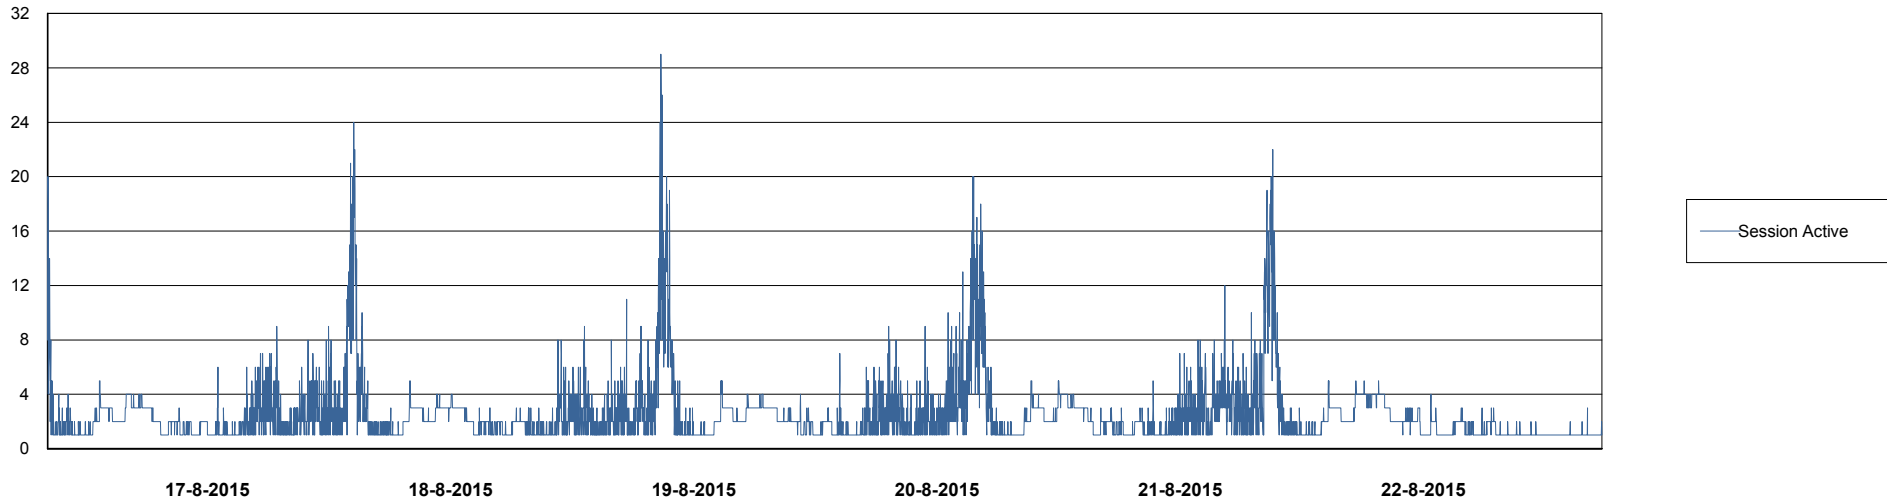

Weekly SLA Customer Report

Customer AUJ_Production
Database ID 41

DATABASE PERFORMANCE AUJDB_BI

Weekly SLA Customer Report

Customer AUJ_Production
Database ID 41

DATABASE PERFORMANCE

AUJDB_Production

Weekly SLA Customer Report