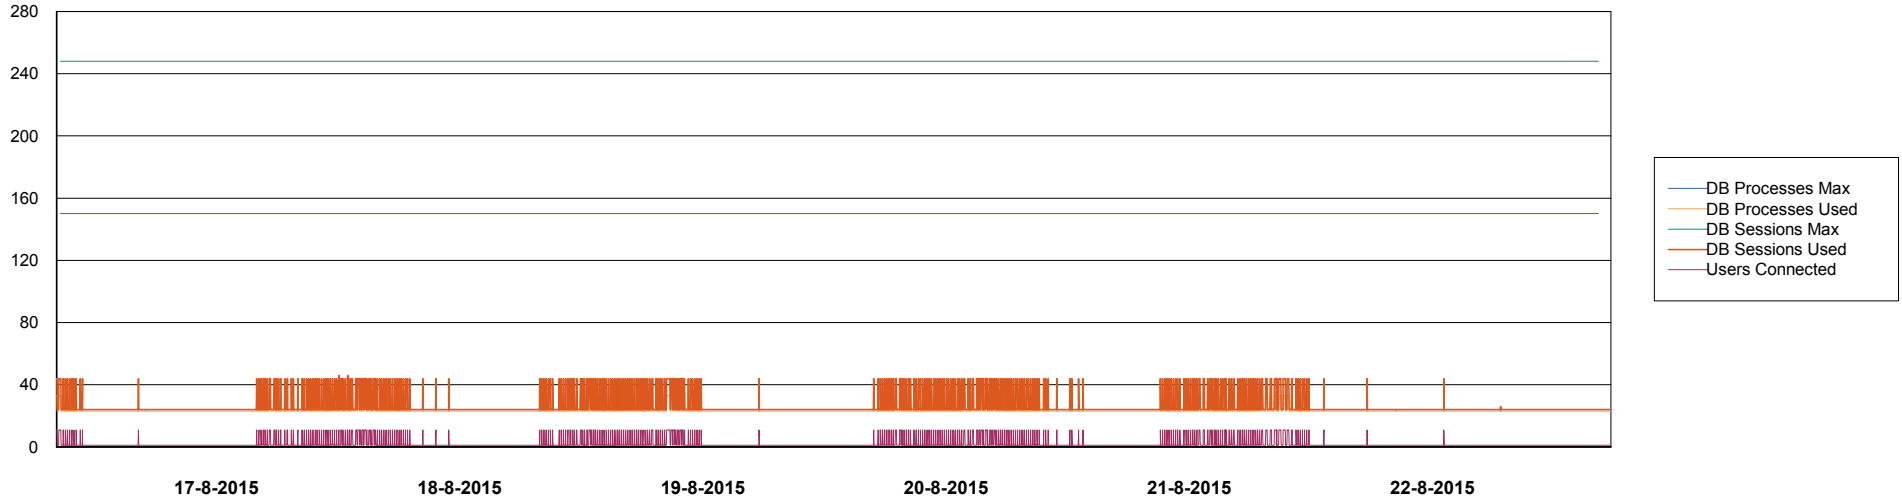

Customer AUJ_Production
Database ID 41

DATABASE PERFORMANCE AUJDB_Standby

Weekly SLA Customer Report

Customer AUJ_Production
Database ID 41

DATABASE PERFORMANCE AUJDB3_Standby

Weekly SLA Customer Report

Customer AUJ_Production
Database ID 41

=====
DATABASE SIZE AUJDB_Production
=====

Database growth over last month

Weekly SLA Customer Report

Customer AUJ_Production
 Database ID 41

=====
 DATABASE TABLESPACES AUJDB_BI
 =====

TOTAL DATABASE SIZE PER TABLESPACE