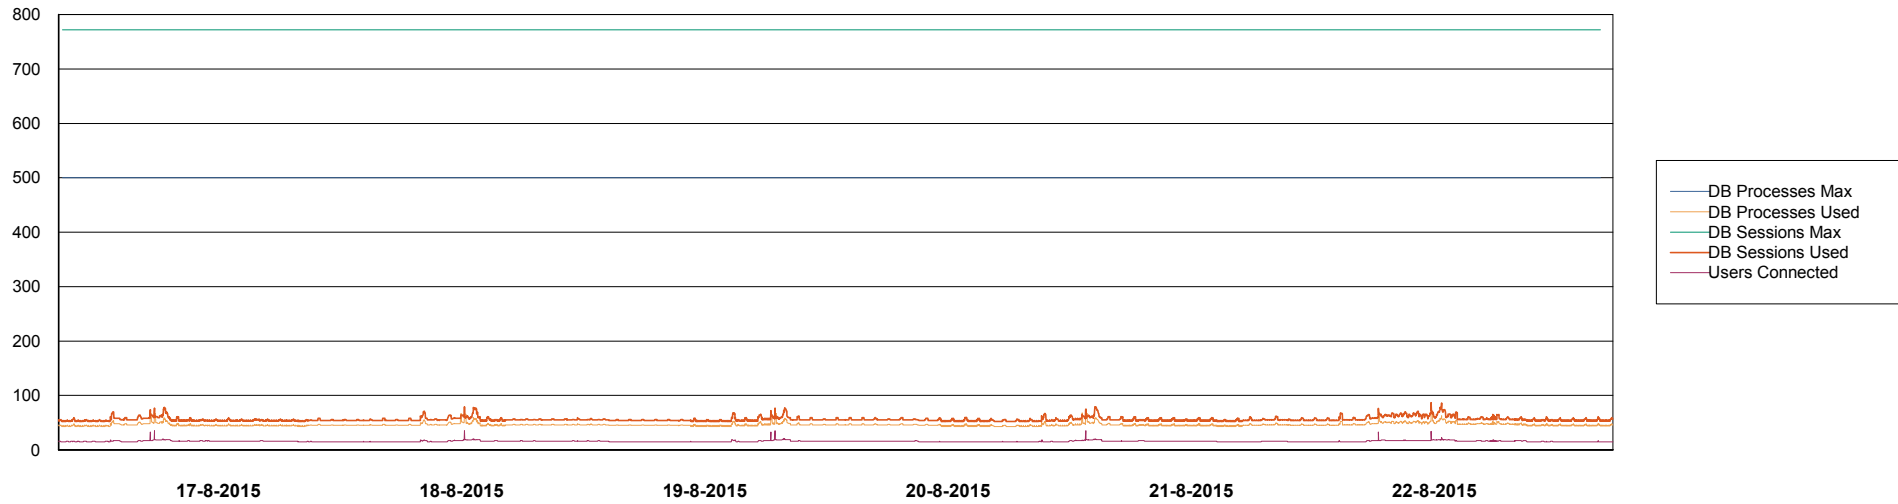

Weekly SLA Customer Report

Customer AUJ_Production
Database ID 41

=====
HARDDISK USAGE AUJ_PRD_ORACLE_BI1
=====

	Used disk space on \$1 (GB)	Total disk space on \$1 (GB)	Free disk space on \$1 (GB)
22-8-2015	420	526	78
21-8-2015	416	526	83
20-8-2015	416	526	82
19-8-2015	417	526	82
18-8-2015	416	526	82
17-8-2015	416	526	83
16-8-2015	413	526	86

Weekly SLA Customer Report

Customer AUJ_Production
Database ID 41

DATABASE PERFORMANCE AUJDB_BI

Weekly SLA Customer Report

Customer AUJ_Production
Database ID 41

DATABASE PERFORMANCE

AUJDB_Production

Weekly SLA Customer Report