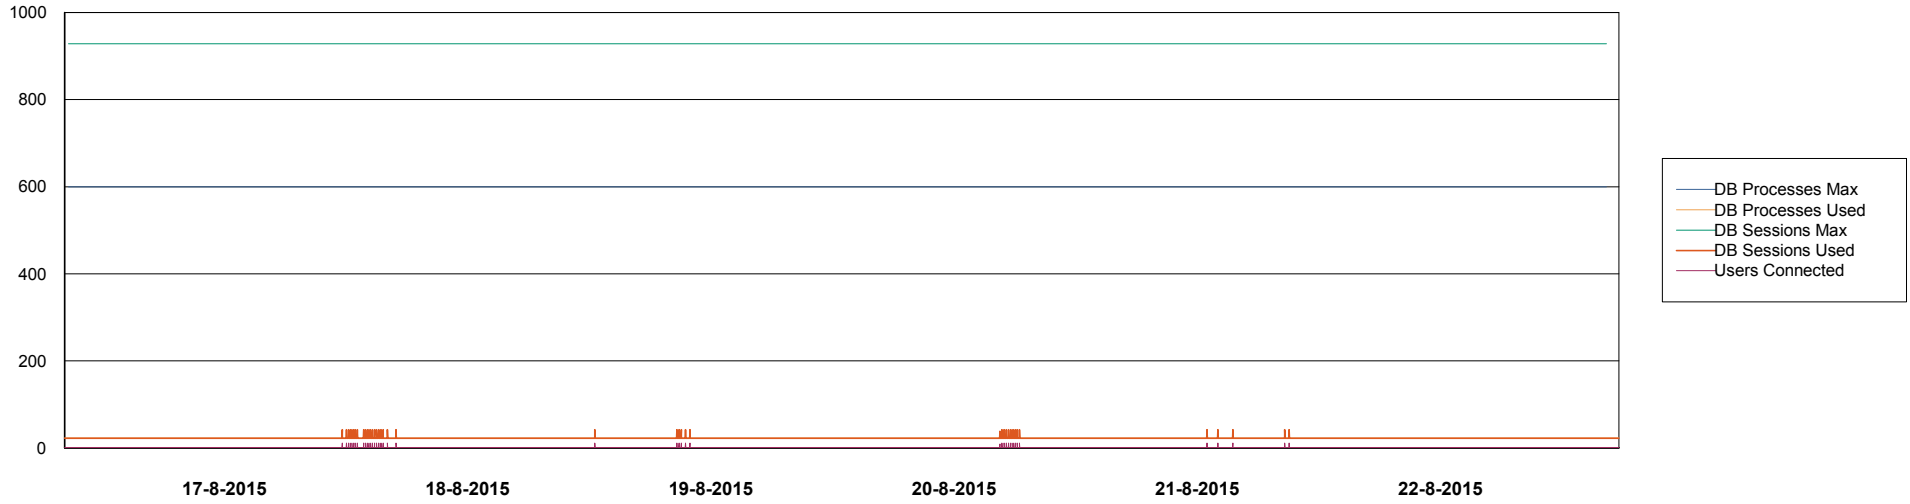

Weekly SLA Customer Report

Customer AUJ_Production
Database ID 41

DATABASE PERFORMANCE AUJDB_BI

Weekly SLA Customer Report

Customer AUJ_Production
Database ID 41

DATABASE PERFORMANCE

AUJDB_Production

Weekly SLA Customer Report

Customer AUJ_Production
Database ID 41

DATABASE PERFORMANCE AUJDB_Standby

Weekly SLA Customer Report

Customer AUJ_Production
Database ID 41

DATABASE PERFORMANCE AUJDB3_Standby

Weekly SLA Customer Report

Customer AUJ_Production
Database ID 41