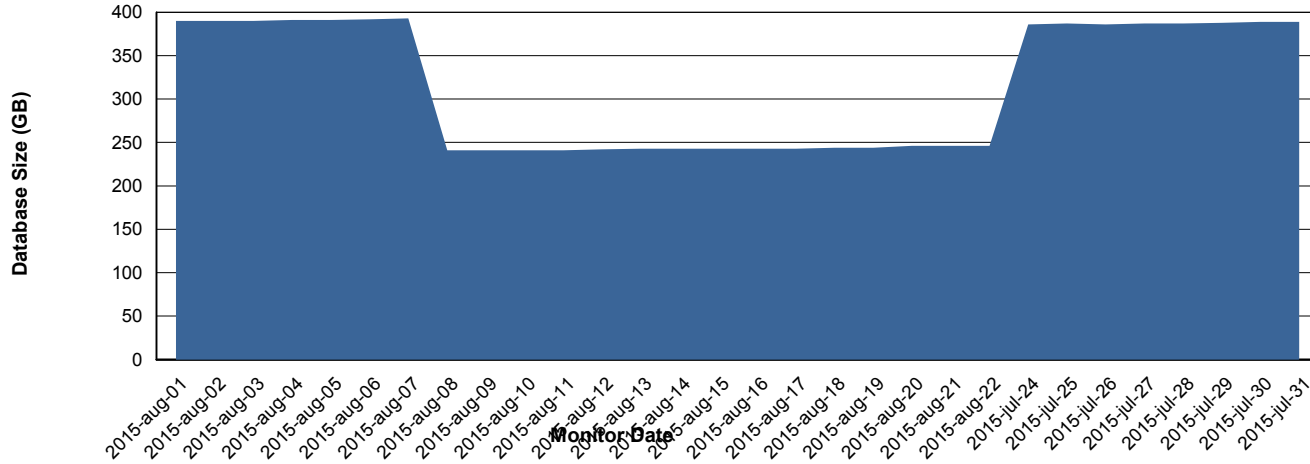

Customer AUJ_Production
Database ID 41

DATABASE PERFORMANCE AUJDB_Standby

Weekly SLA Customer Report

Customer AUJ_Production
Database ID 41

DATABASE PERFORMANCE AUJDB3_Standby

Weekly SLA Customer Report

Customer AUJ_Production
Database ID 41

=====
DATABASE SIZE AUJDB_Production
=====

Database growth over last month

Weekly SLA Customer Report

Customer AUJ_Production
 Database ID 41

=====
 DATABASE TABLESPACES AUJDB_BI
 =====

TOTAL DATABASE SIZE PER TABLESPACE