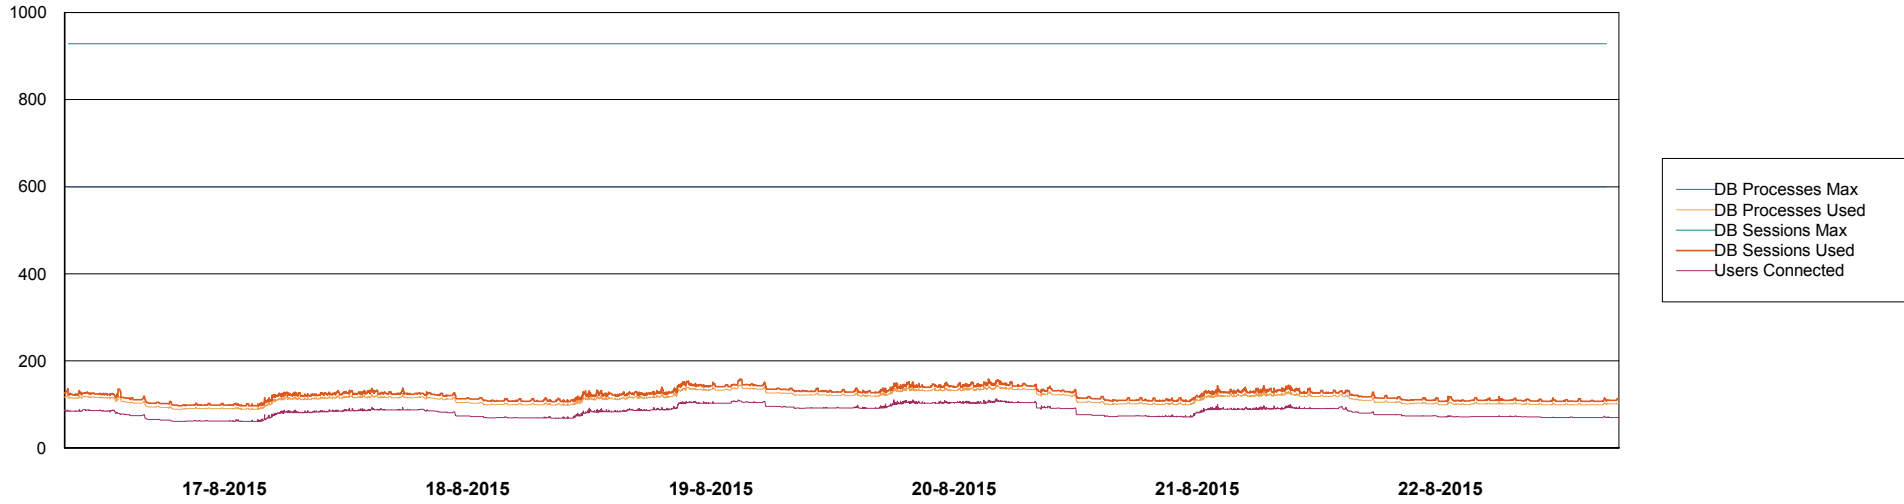

Weekly SLA Customer Report

Customer AUJ_Production
Database ID 41

DATABASE PERFORMANCE AUJDB_BI

Weekly SLA Customer Report

Customer AUJ_Production
Database ID 41

DATABASE PERFORMANCE

AUJDB_Production

Weekly SLA Customer Report