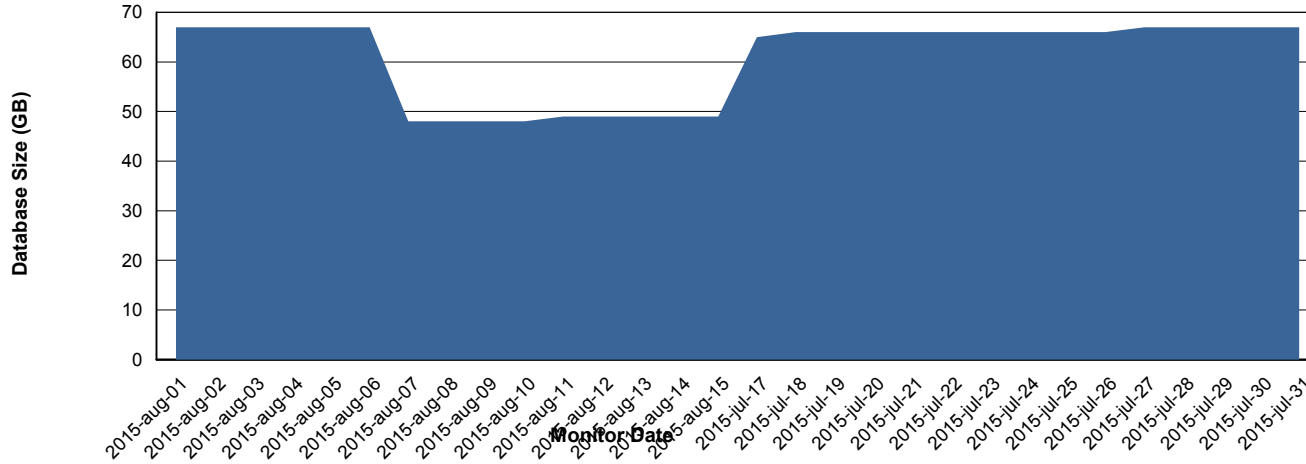

Weekly SLA Customer Report

Customer BOH_Production
Database ID 55

=====
DATABASE SIZE BOHDB_Production
=====

Database growth over last month

=====
DATABASE TABLESPACES BOHDB_Production
=====

TOTAL DATABASE SIZE PER TABLESPACE

Date	Tablespace Name	Filesize (Gb)	Usedsize (Gb)	Percentage free
15-8-2015	ABSDATA	33	28	15
	INDX	48	20	58
14-8-2015	ABSDATA	33	28	15
	INDX	48	20	58
13-8-2015	ABSDATA	33	28	15
	INDX	48	19	60
12-8-2015	ABSDATA	33	28	15
	INDX	48	19	60
11-8-2015	ABSDATA	33	28	15
	INDX	48	19	60
10-8-2015	ABSDATA	33	28	15
	INDX	48	19	60
9-8-2015	ABSDATA	33	28	15
	INDX	48	19	60