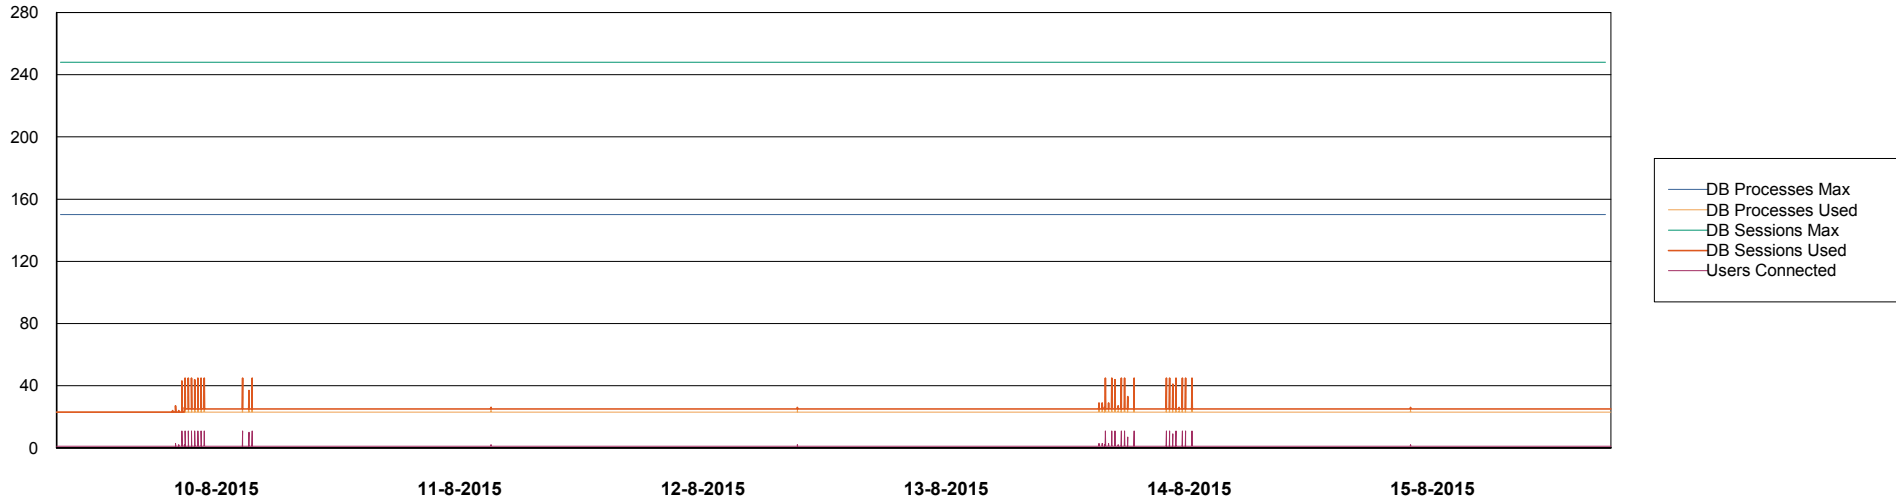

# Weekly SLA Customer Report

Customer BOH\_Production  
Database ID 55

DATABASE PERFORMANCE BOHDB\_Production

# Weekly SLA Customer Report

Customer BOH\_Production  
Database ID 55

=====  
DATABASE PERFORMANCE BOHDB\_Standby  
=====