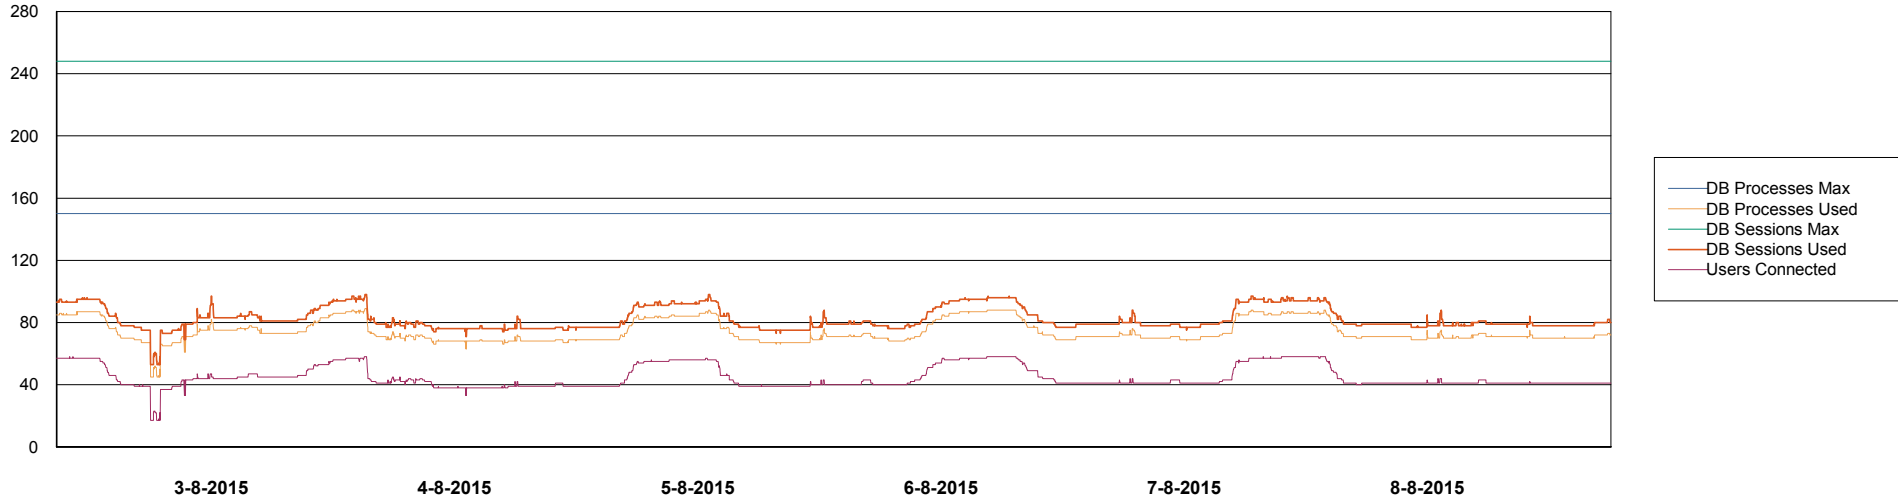

DATABASE PERFORMANCE RSSDB_Production