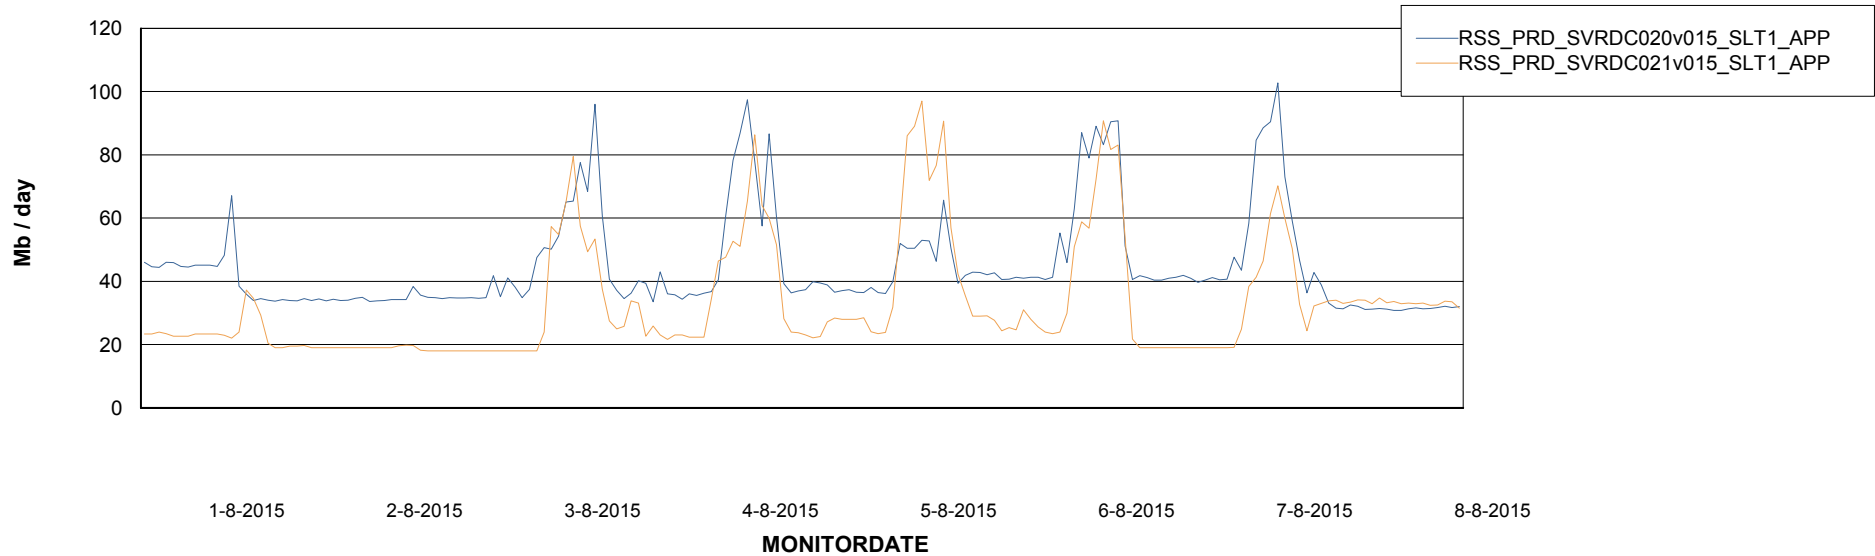

Avg memory used per ABS Server Service