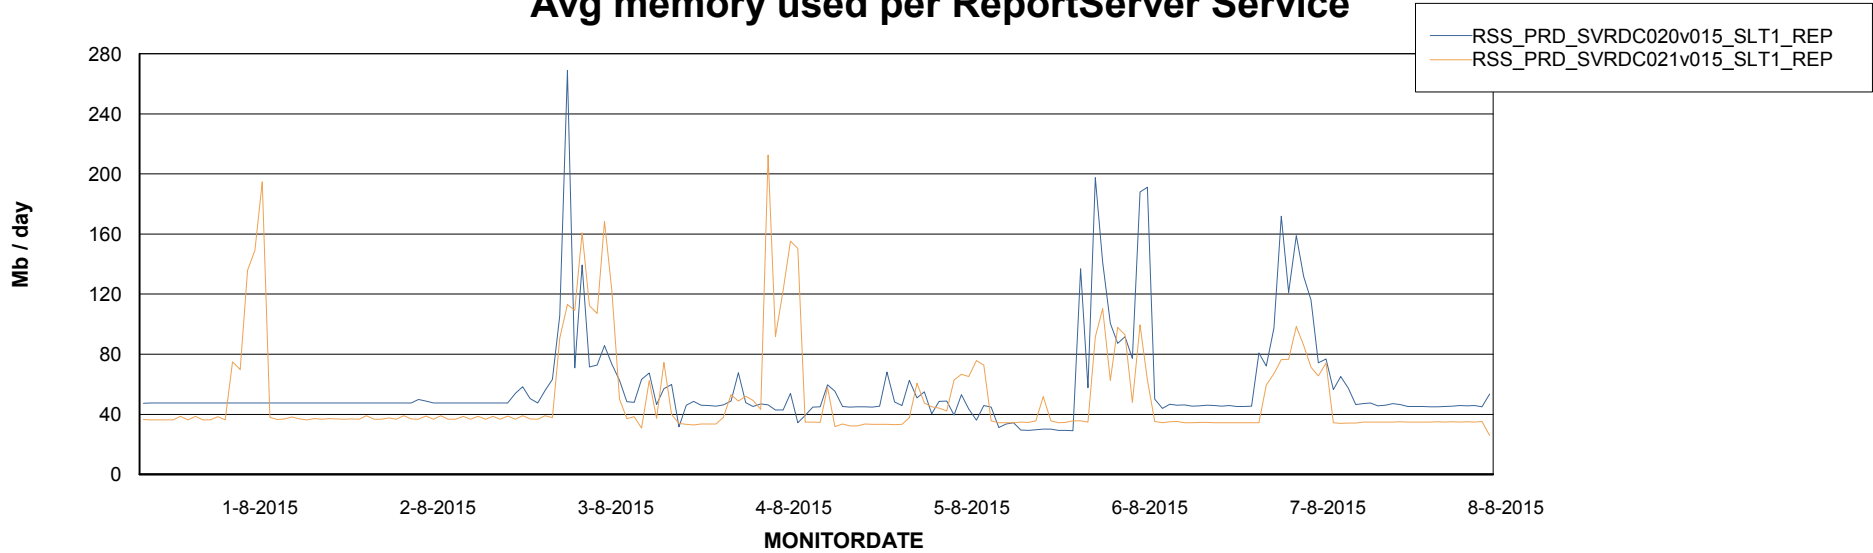

Avg memory used per ReportServer Service