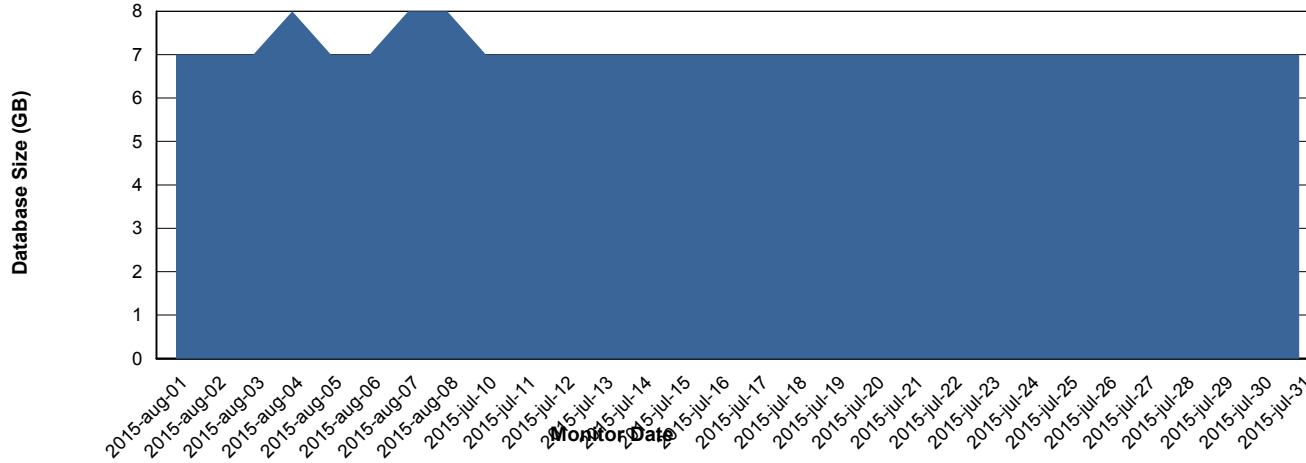

Database growth over last month

=====
DATABASE TABLESPACES RSSDB_Production
=====

TOTAL DATABASE SIZE PER TABLESPACE

Date	Tablespace Name	Filesize (Gb)	Usedsize (Gb)	Percentage free
8-8-2015	ABSDATA	3	1	67
	INDX	5	3	40
7-8-2015	ABSDATA	2	1	50
	INDX	5	3	40
6-8-2015	ABSDATA	2	1	50
	INDX	5	3	40
5-8-2015	ABSDATA	2	1	50
	INDX	5	3	40
4-8-2015	ABSDATA	2	1	50
	INDX	5	3	40
3-8-2015	ABSDATA	2	1	50
	INDX	5	3	40
2-8-2015	ABSDATA	2	1	50
	INDX	5	3	40