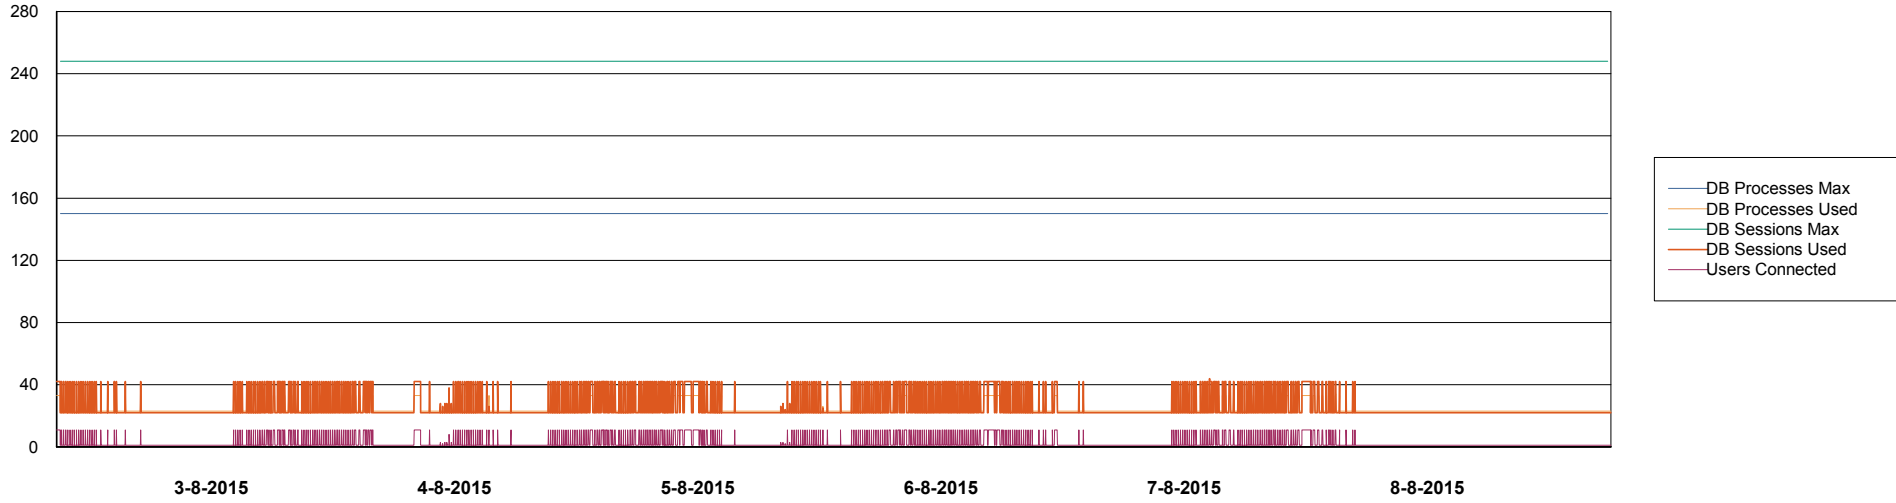

DATABASE PERFORMANCE AUJDB3_Standby