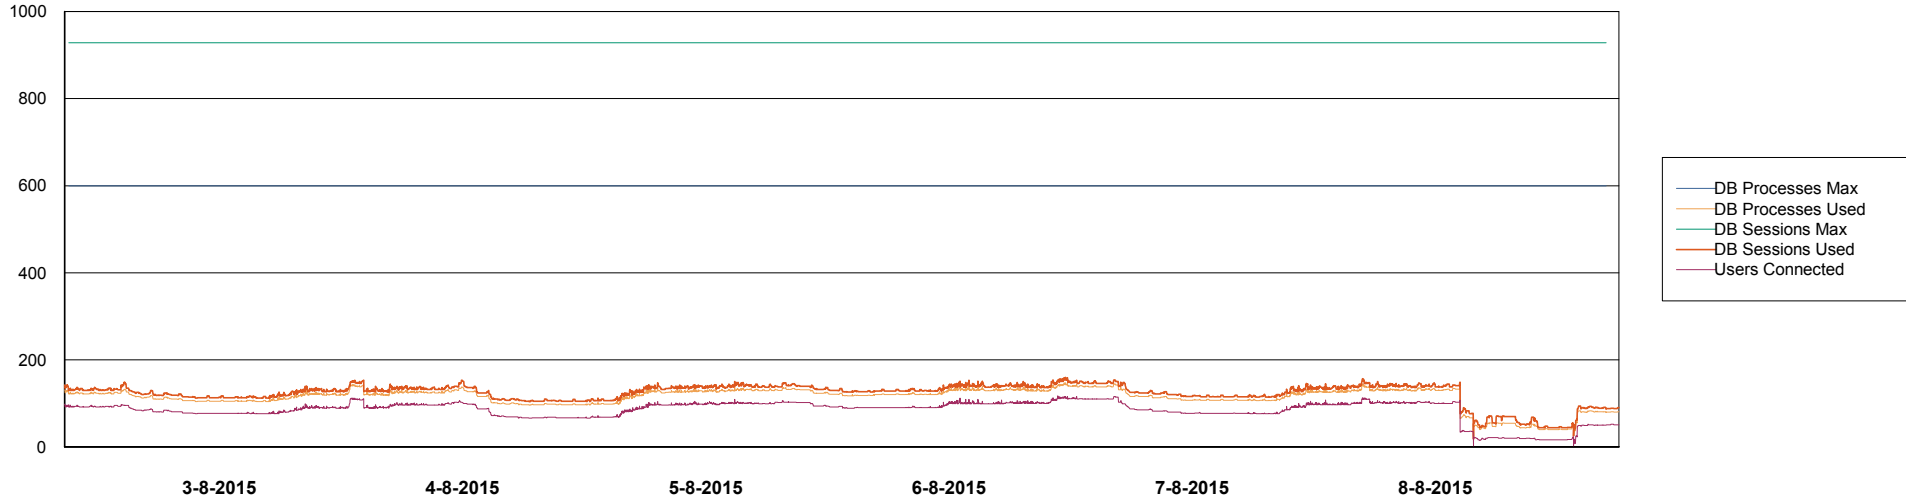

=====
DATABASE PERFORMANCE   AUJDB_Production
=====