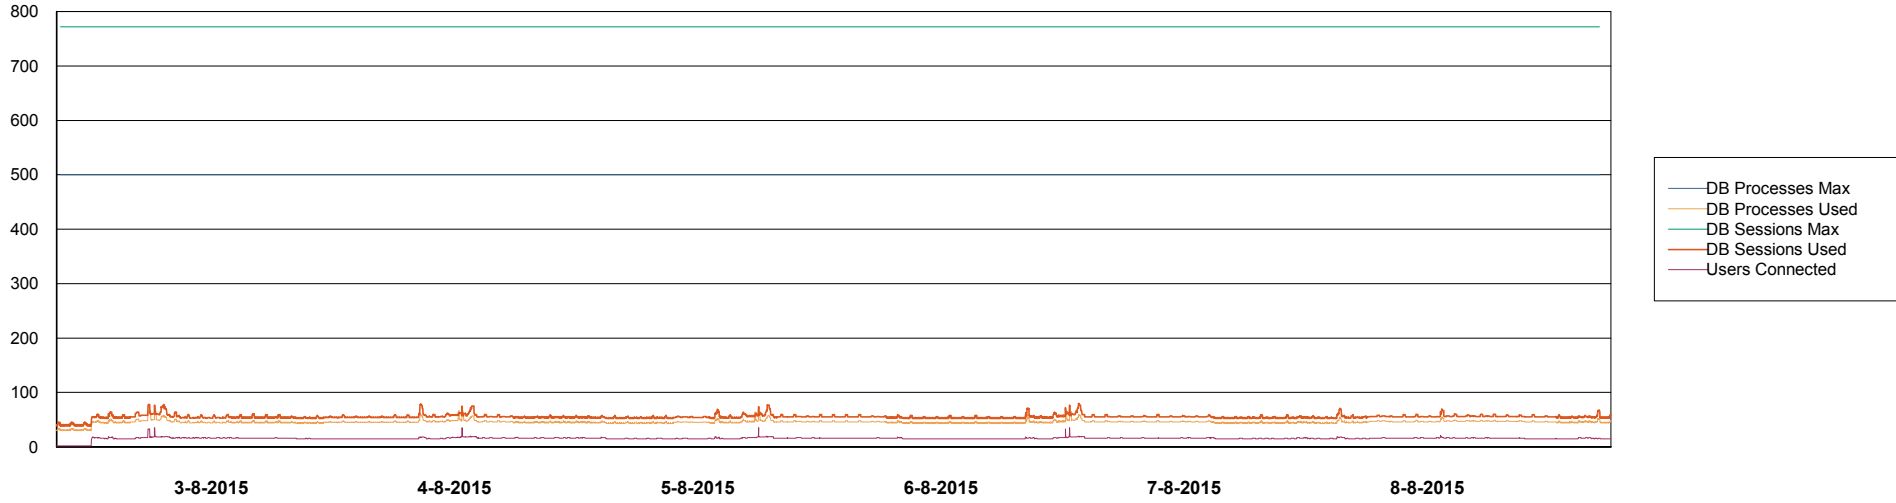

=====
DATABASE PERFORMANCE   AUJDB_BI   =====
=====