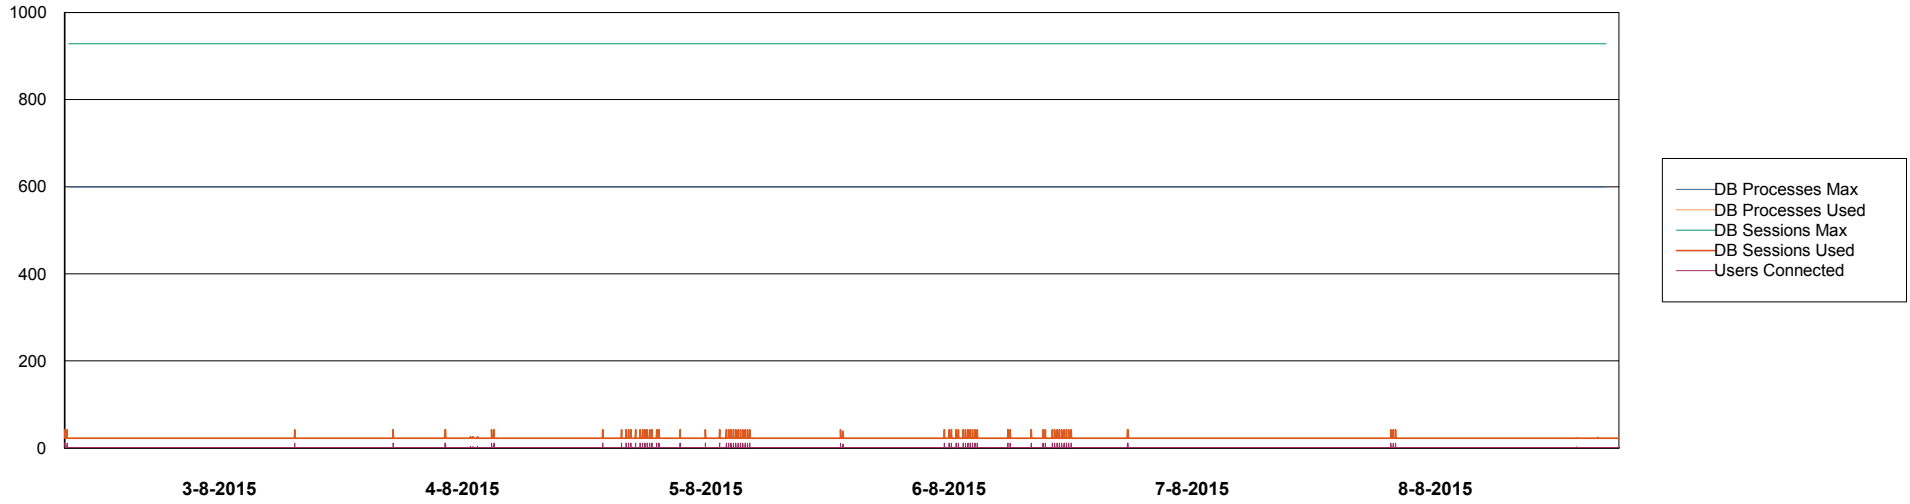

DATABASE PERFORMANCE AUJDB_Standby