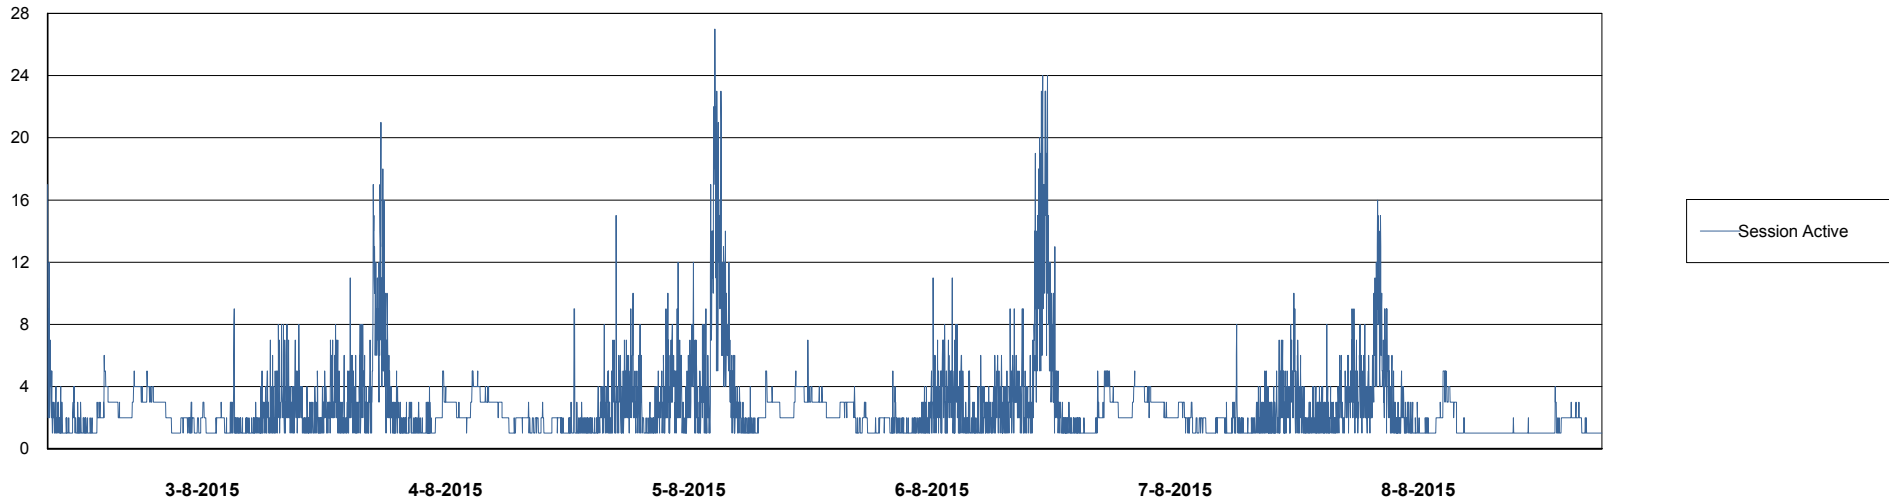

=====
DATABASE PERFORMANCE   AUJDB_Production
=====