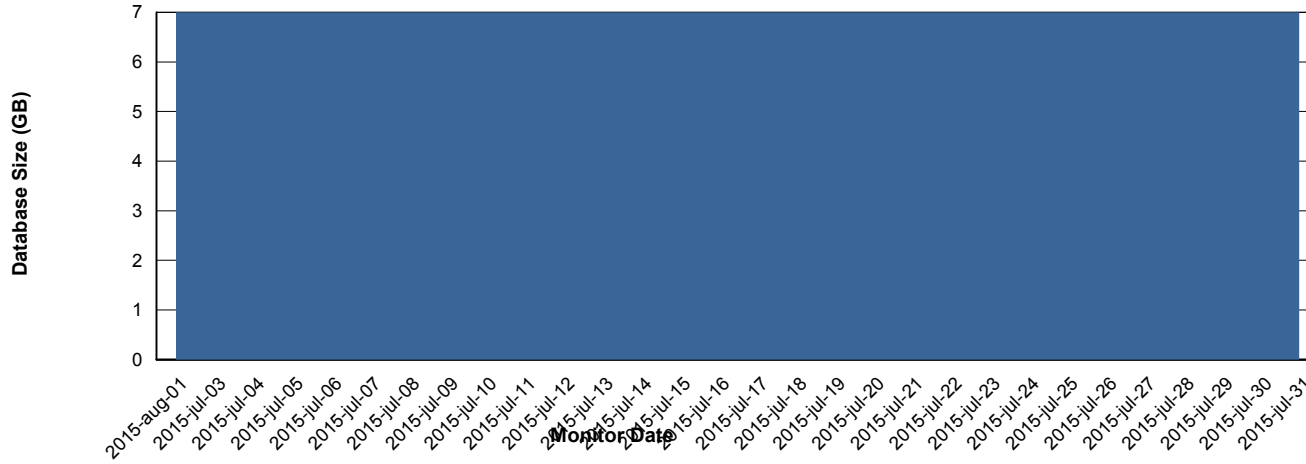

Weekly SLA Customer Report

Customer RSS Production
Database ID 52

=====
DATABASE SIZE RSSDB_Production
=====

Database growth over last month

=====
DATABASE TABLESPACES RSSDB_Production
=====

TOTAL DATABASE SIZE PER TABLESPACE

Date	Tablespace Name	Filesize (Gb)	Usedsize (Gb)	Percentage free
1-8-2015	ABSDATA	2	1	50
	INDX	5	3	40
31-7-2015	ABSDATA	2	1	50
	INDX	5	3	40
30-7-2015	ABSDATA	2	1	50
	INDX	4	3	25
29-7-2015	ABSDATA	2	1	50
	INDX	4	3	25
28-7-2015	ABSDATA	2	1	50
	INDX	4	3	25
27-7-2015	ABSDATA	2	1	50
	INDX	4	3	25
26-7-2015	ABSDATA	2	1	50
	INDX	4	3	25