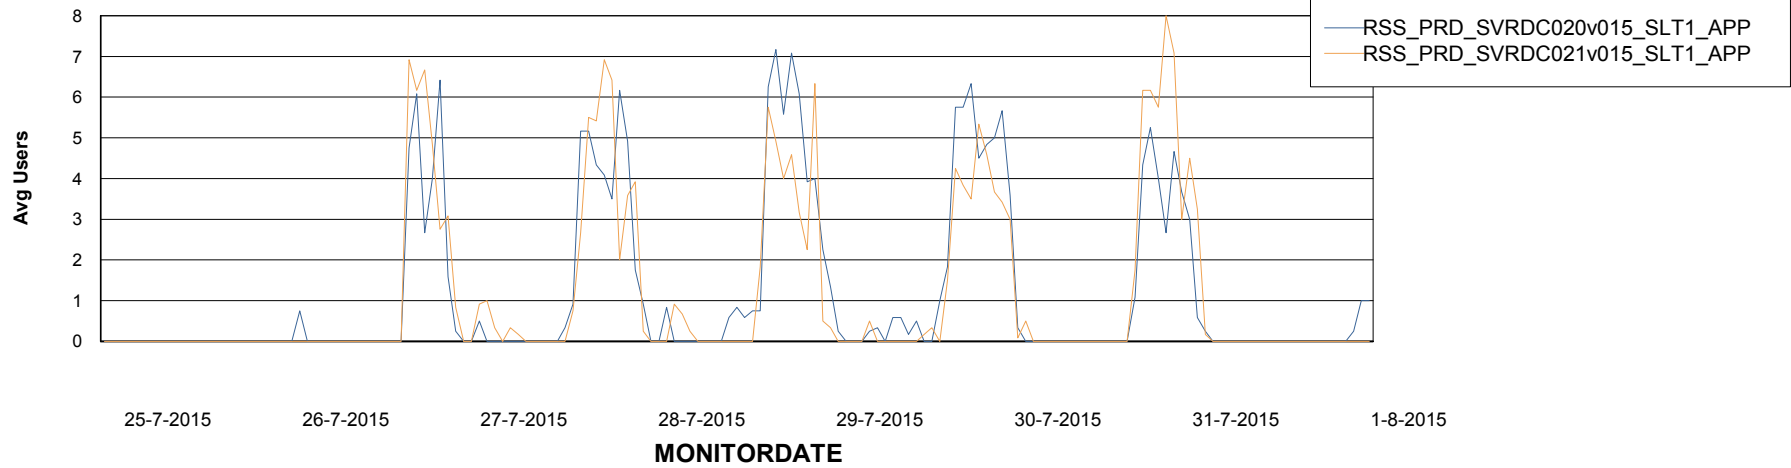

=====
ABSolute Application Server Services
=====

Disaster per ABS Server

Avg memory used per ABS Server Service

Weekly SLA Customer Report

Customer RSS Production
Database ID 52

=====
ABSolute Application Server Services
=====

Avg users per day per ABS server

Weekly SLA Customer Report

Customer RSS Production
Database ID 52

=====
ABSolute Application ReportServer Services
=====

Disaster per ReportServer

Avg memory used per ReportServer Service