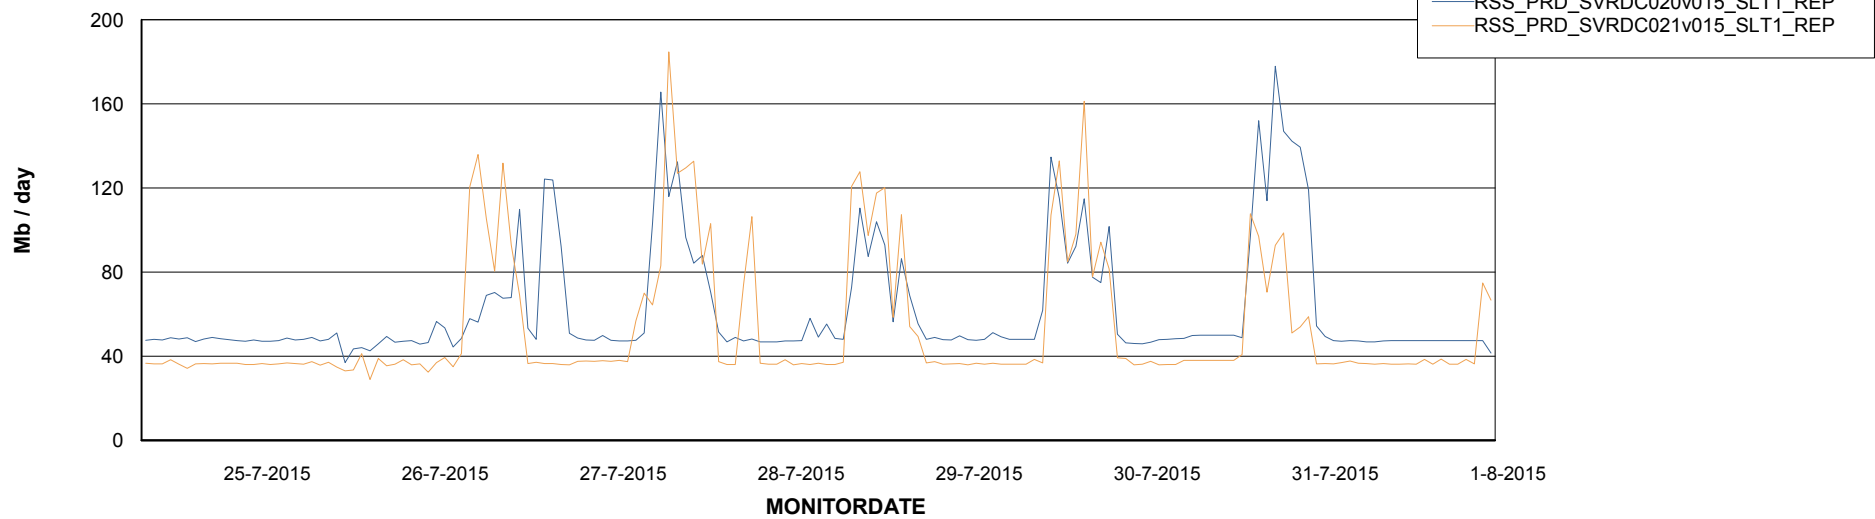

Avg users per day per ABS server

Weekly SLA Customer Report

Customer RSS Production
Database ID 52

=====
ABSolute Application ReportServer Services
=====

Disaster per ReportServer

Avg memory used per ReportServer Service