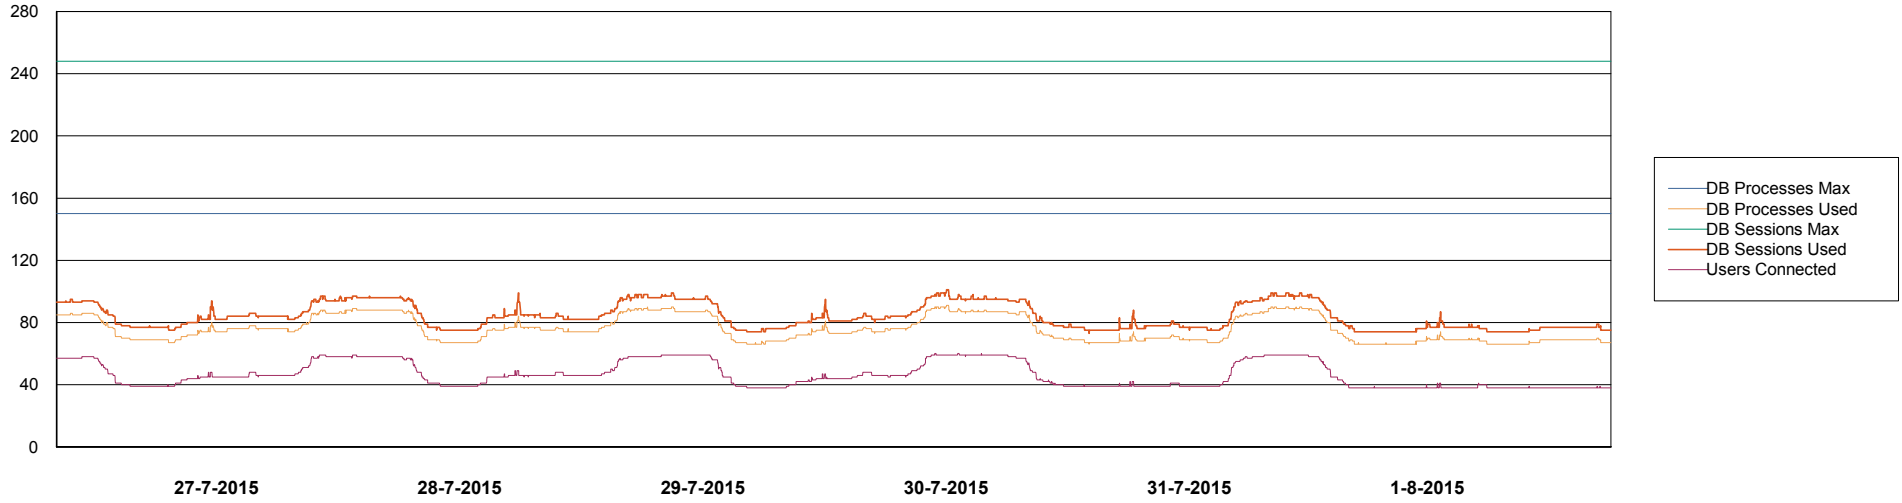

DATABASE PERFORMANCE RSSDB_Production