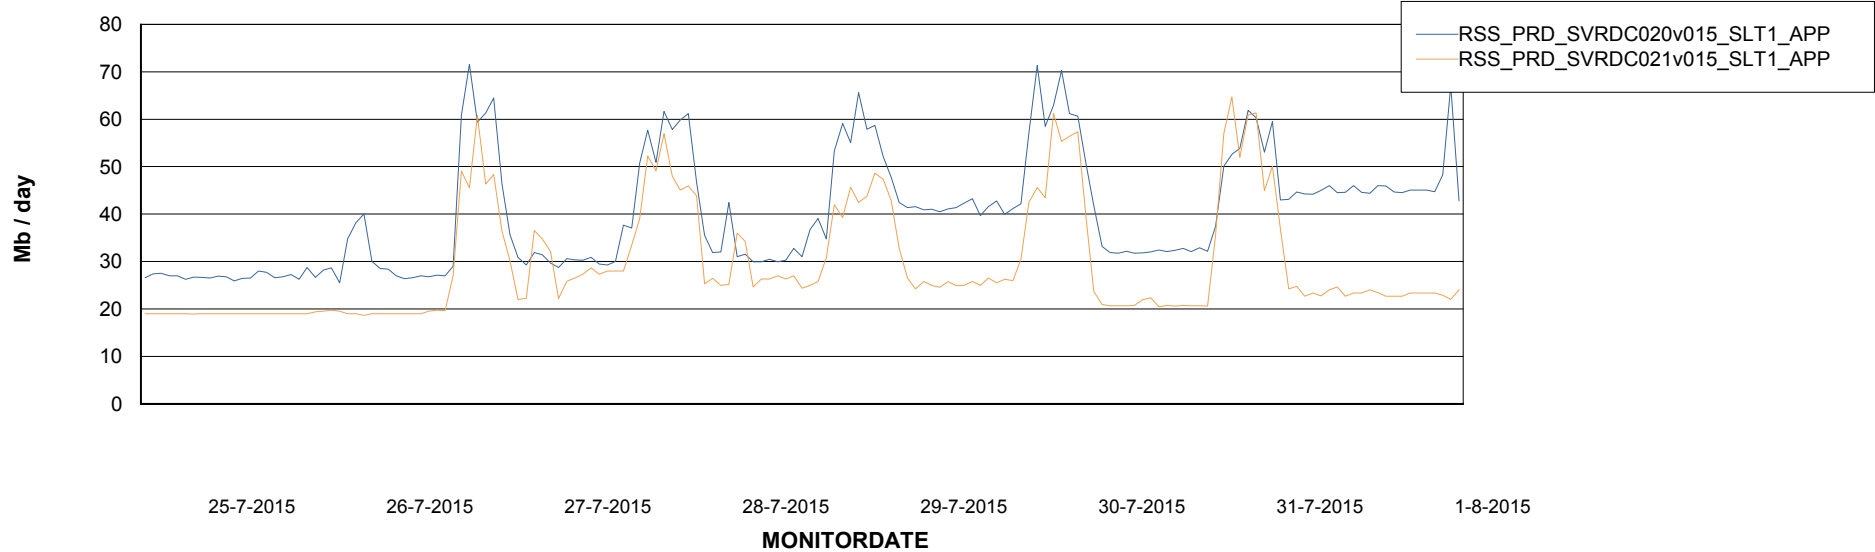

Weekly SLA Customer Report

Customer RSS Production
Database ID 52

=====
STANDBY DATABASE HEALTH RSS Production
=====

Recovery lag for last 7 days

Weekly SLA Customer Report

Customer RSS Production
Database ID 52

=====
ABSolute Application Server Services
=====

Disaster per ABS Server

Avg memory used per ABS Server Service

Weekly SLA Customer Report

Customer RSS Production
Database ID 52

=====
ABSolute Application Server Services
=====