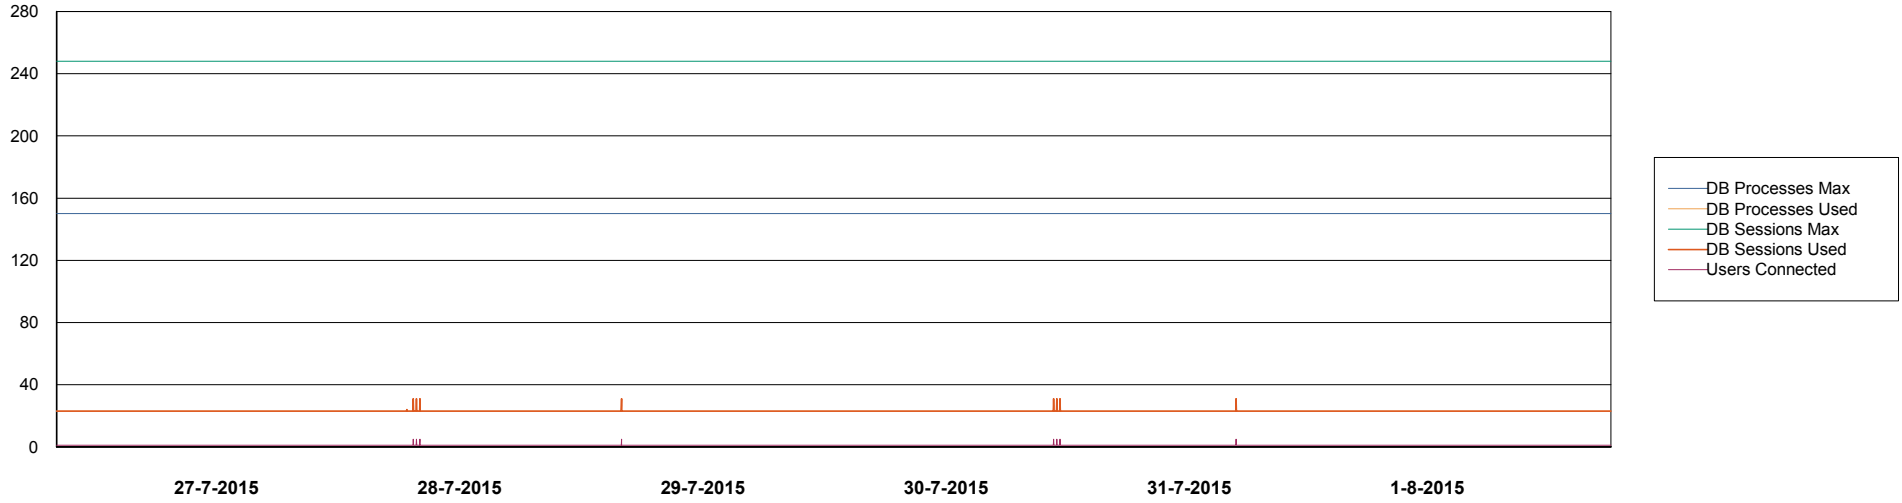

Weekly SLA Customer Report

Customer RSS Production
Database ID 52

DATABASE PERFORMANCE RSSDB_Production

Weekly SLA Customer Report

Customer RSS Production
Database ID 52

DATABASE PERFORMANCE RSSDB_Standby

Weekly SLA Customer Report