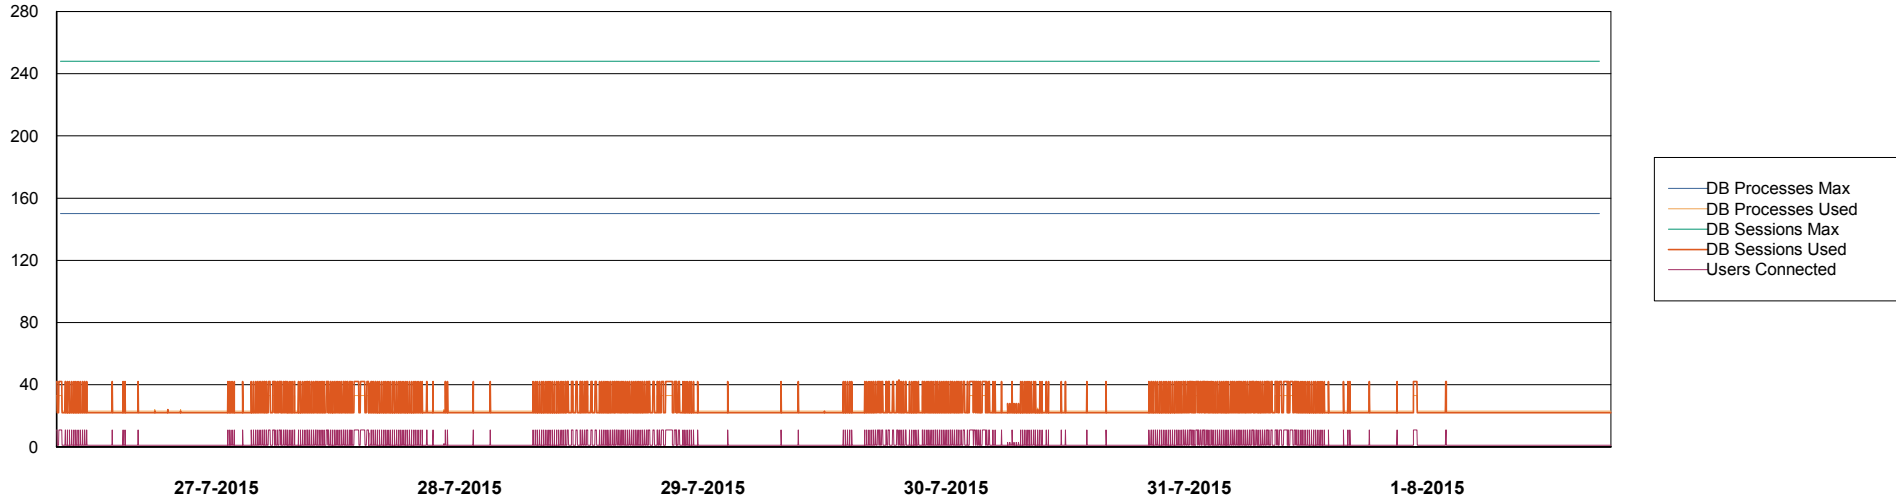

Customer AUJ_Production
Database ID 41

DATABASE PERFORMANCE

AUJDB_Standby

Weekly SLA Customer Report

Customer AUJ_Production
Database ID 41

DATABASE PERFORMANCE AUJDB3_Standby

Weekly SLA Customer Report

Customer AUJ_Production
Database ID 41

=====
DATABASE SIZE AUJDB_Production
=====
=====
=====
=====

Database growth over last month

Weekly SLA Customer Report

Customer AUJ_Production
 Database ID 41

=====
 DATABASE TABLESPACES AUJDB_BI
 =====

TOTAL DATABASE SIZE PER TABLESPACE