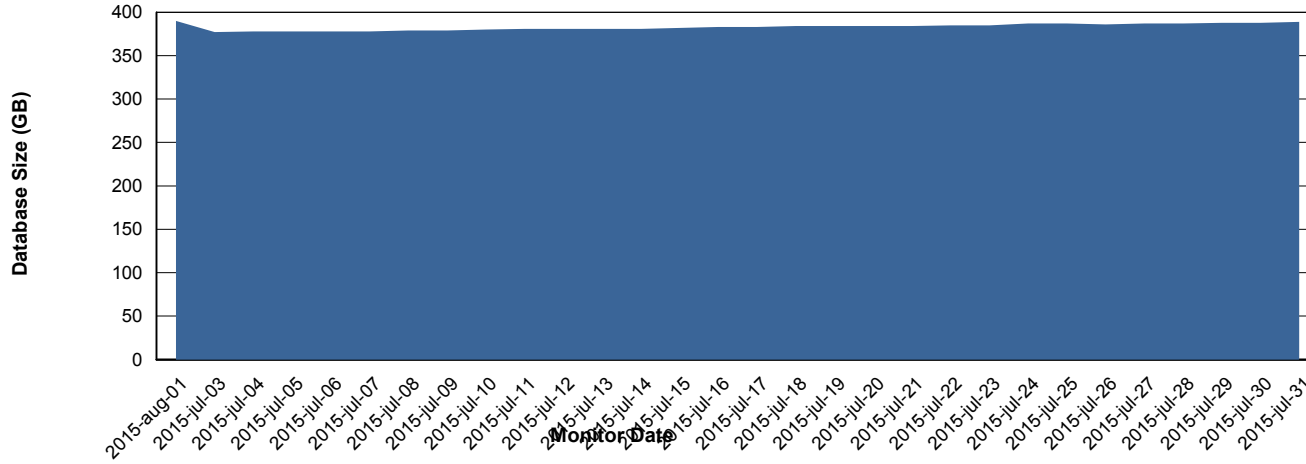

Customer AUJ_Production
Database ID 41

DATABASE PERFORMANCE

AUJDB_Standby

Weekly SLA Customer Report

Customer AUJ_Production
Database ID 41

DATABASE PERFORMANCE AUJDB3_Standby

Weekly SLA Customer Report

Customer AUJ_Production
Database ID 41

=====
DATABASE SIZE AUJDB_Production
=====
=====
=====
=====

Database growth over last month

Weekly SLA Customer Report

Customer AUJ_Production
 Database ID 41

=====
 DATABASE TABLESPACES AUJDB_BI
 =====

TOTAL DATABASE SIZE PER TABLESPACE