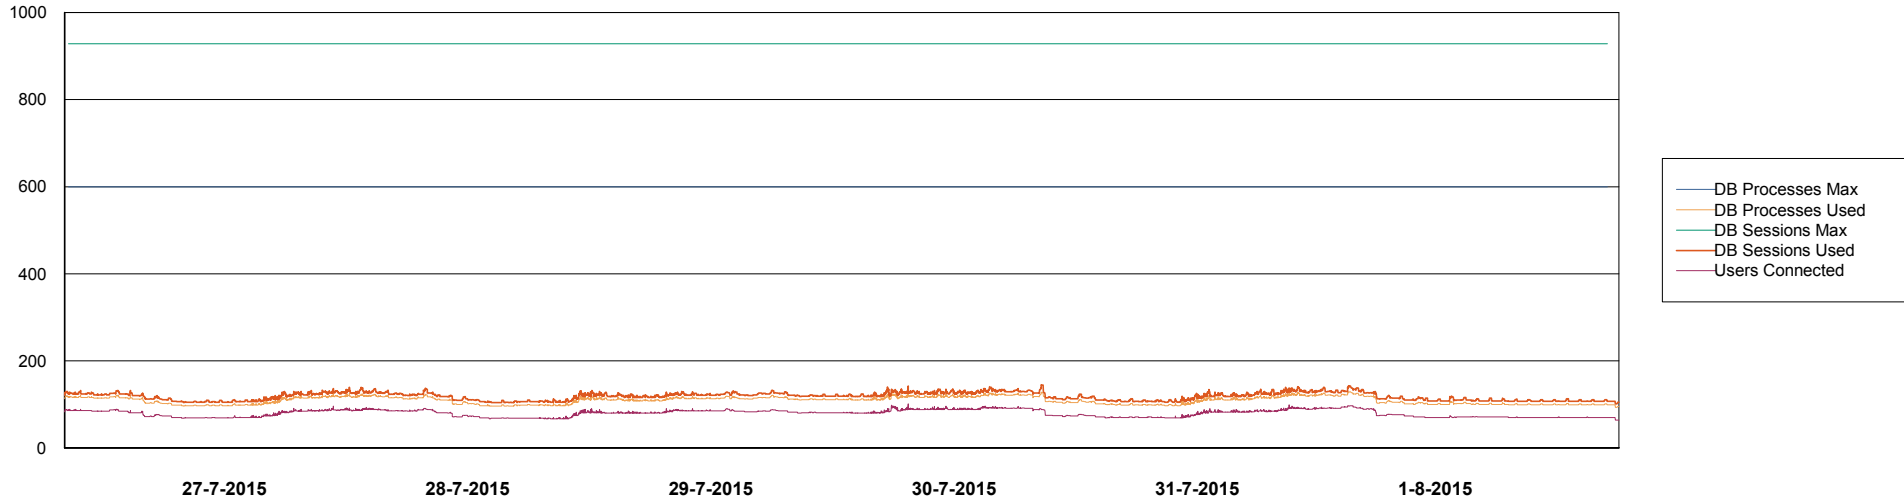

Weekly SLA Customer Report

Customer AUJ_Production
Database ID 41

DATABASE PERFORMANCE AUJDB_BI

Weekly SLA Customer Report

Customer AUJ_Production
Database ID 41

DATABASE PERFORMANCE AUJDB_Production

Weekly SLA Customer Report

Customer AUJ_Production
Database ID 41

DATABASE PERFORMANCE

AUJDB_Standby

Weekly SLA Customer Report

Customer AUJ_Production
Database ID 41

DATABASE PERFORMANCE AUJDB3_Standby

Weekly SLA Customer Report

Customer AUJ_Production
Database ID 41