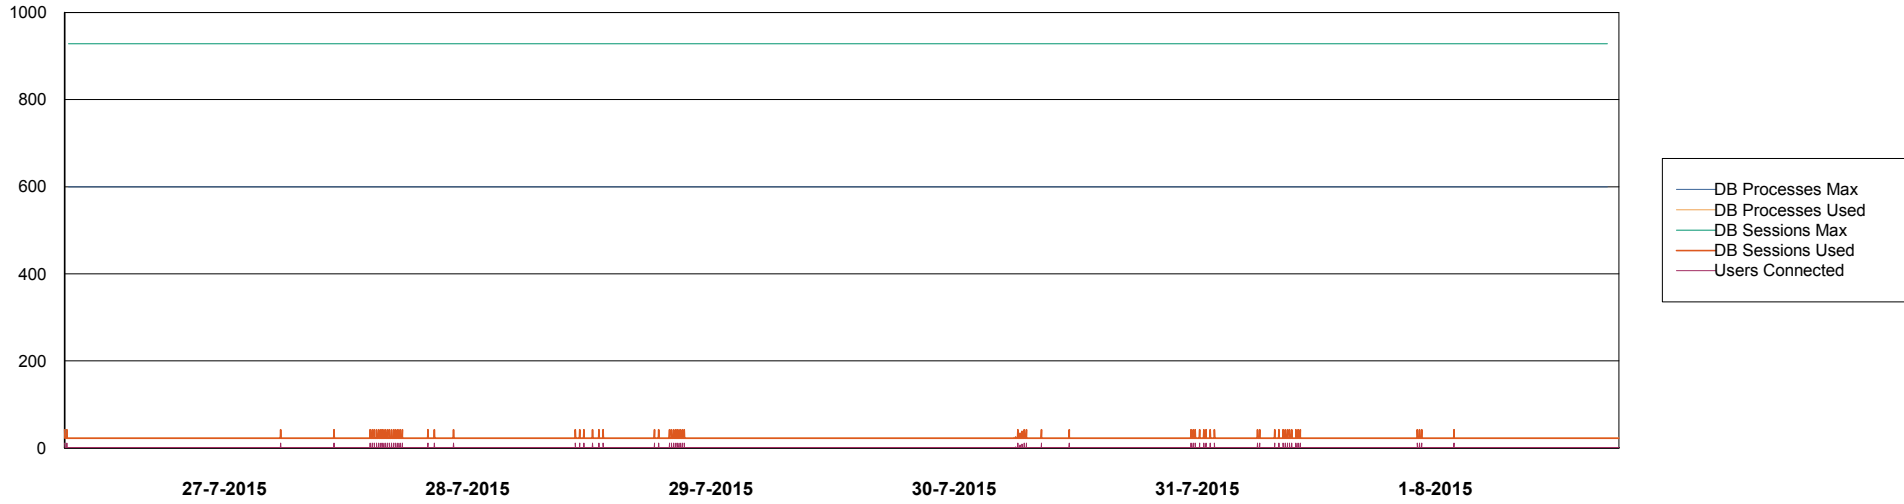

Weekly SLA Customer Report

Customer AUJ_Production
Database ID 41

DATABASE PERFORMANCE AUJDB_BI

Weekly SLA Customer Report

Customer AUJ_Production
Database ID 41

DATABASE PERFORMANCE AUJDB_Production

Weekly SLA Customer Report

Customer AUJ_Production
Database ID 41

DATABASE PERFORMANCE

AUJDB_Standby

Weekly SLA Customer Report

Customer AUJ_Production
Database ID 41

DATABASE PERFORMANCE AUJDB3_Standby

Weekly SLA Customer Report

Customer AUJ_Production
Database ID 41