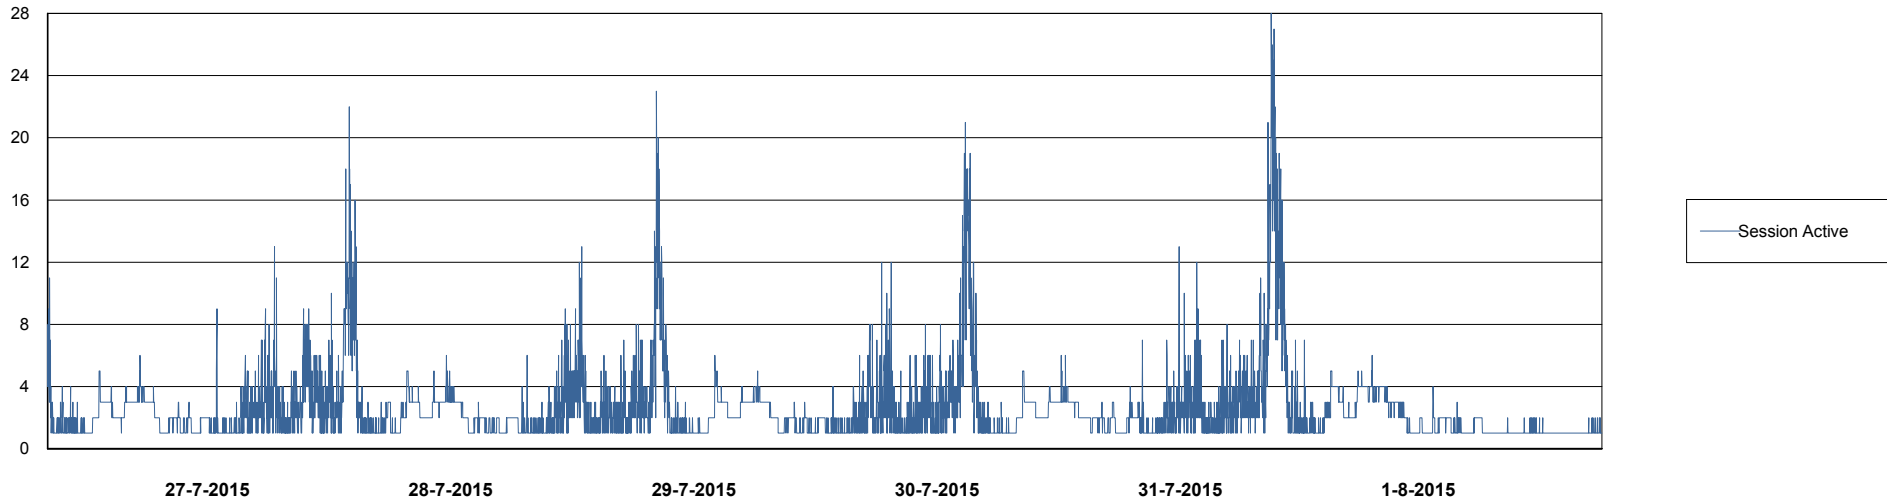

Weekly SLA Customer Report

Customer AUJ_Production
Database ID 41

DATABASE PERFORMANCE AUJDB_BI

Weekly SLA Customer Report

Customer AUJ_Production
Database ID 41

DATABASE PERFORMANCE AUJDB_Production

Weekly SLA Customer Report