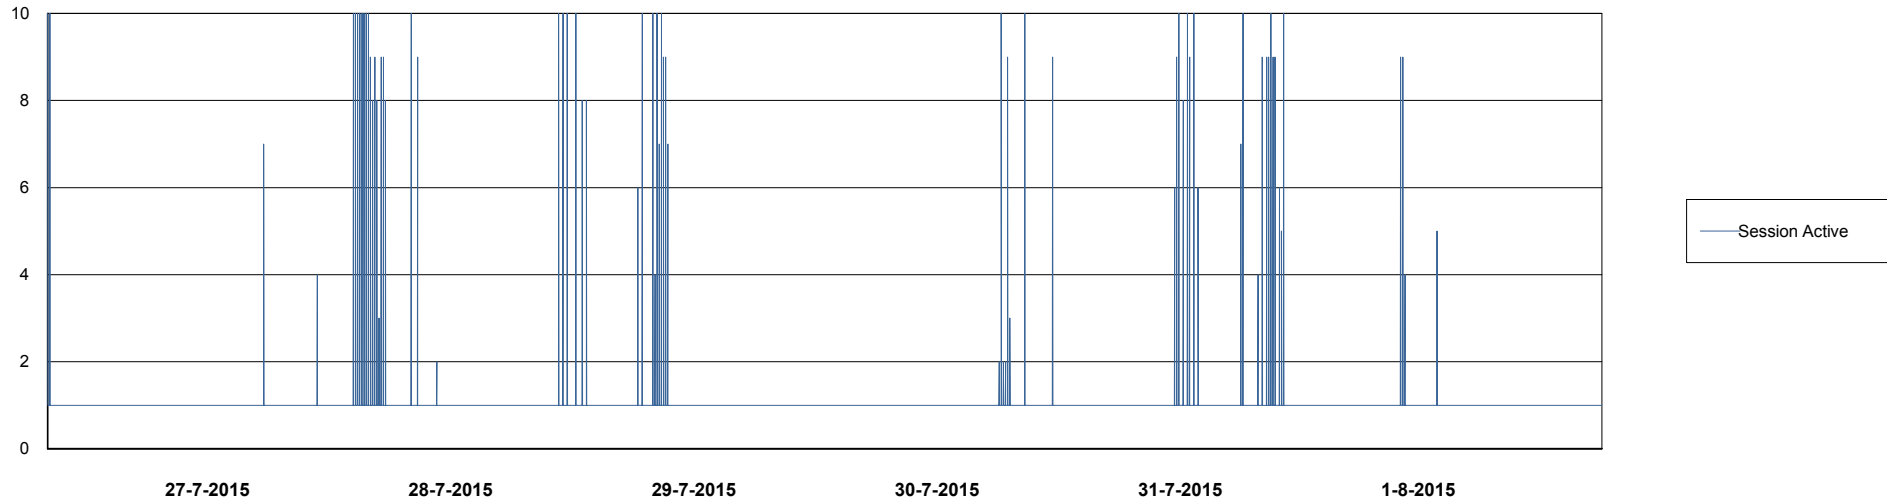

Weekly SLA Customer Report

Customer AUJ_Production
Database ID 41

DATABASE PERFORMANCE

AUJDB_Standby