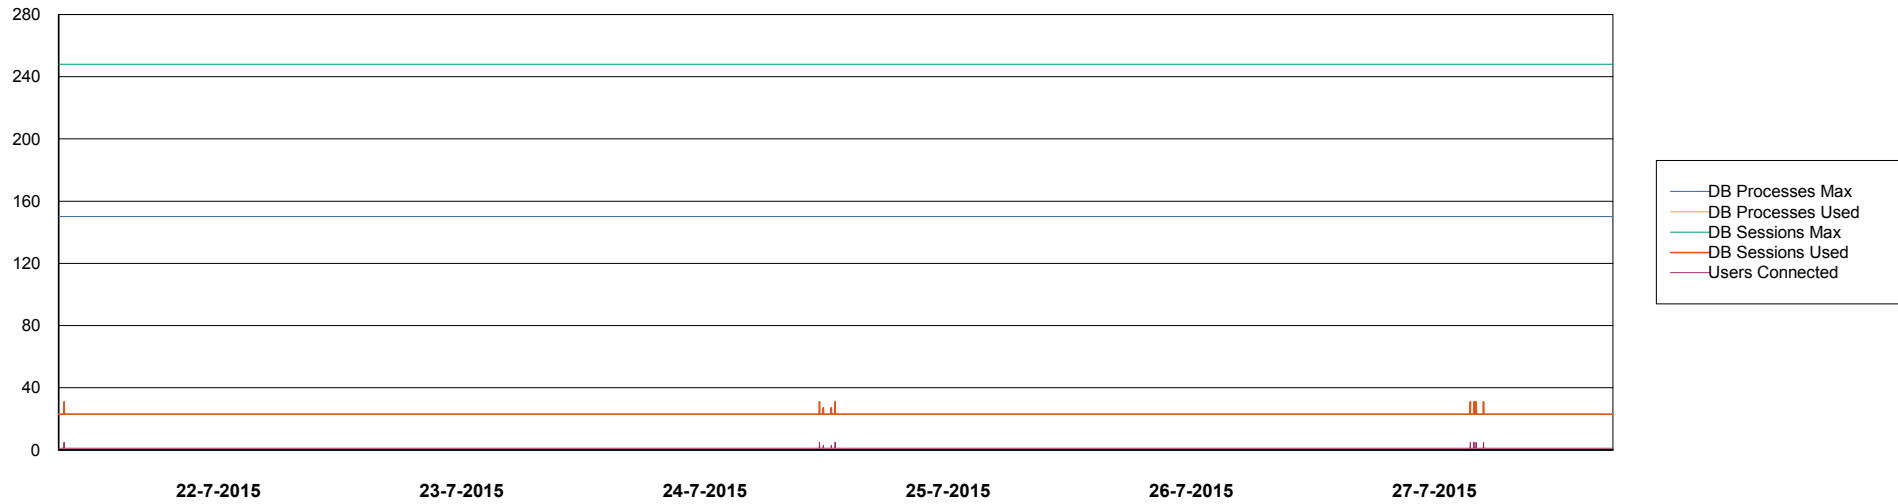

Weekly SLA Customer Report

Customer RSS Production
Database ID 52

DATABASE PERFORMANCE RSSDB_Production

Weekly SLA Customer Report

Customer RSS Production
Database ID 52

DATABASE PERFORMANCE RSSDB_Standby

Weekly SLA Customer Report