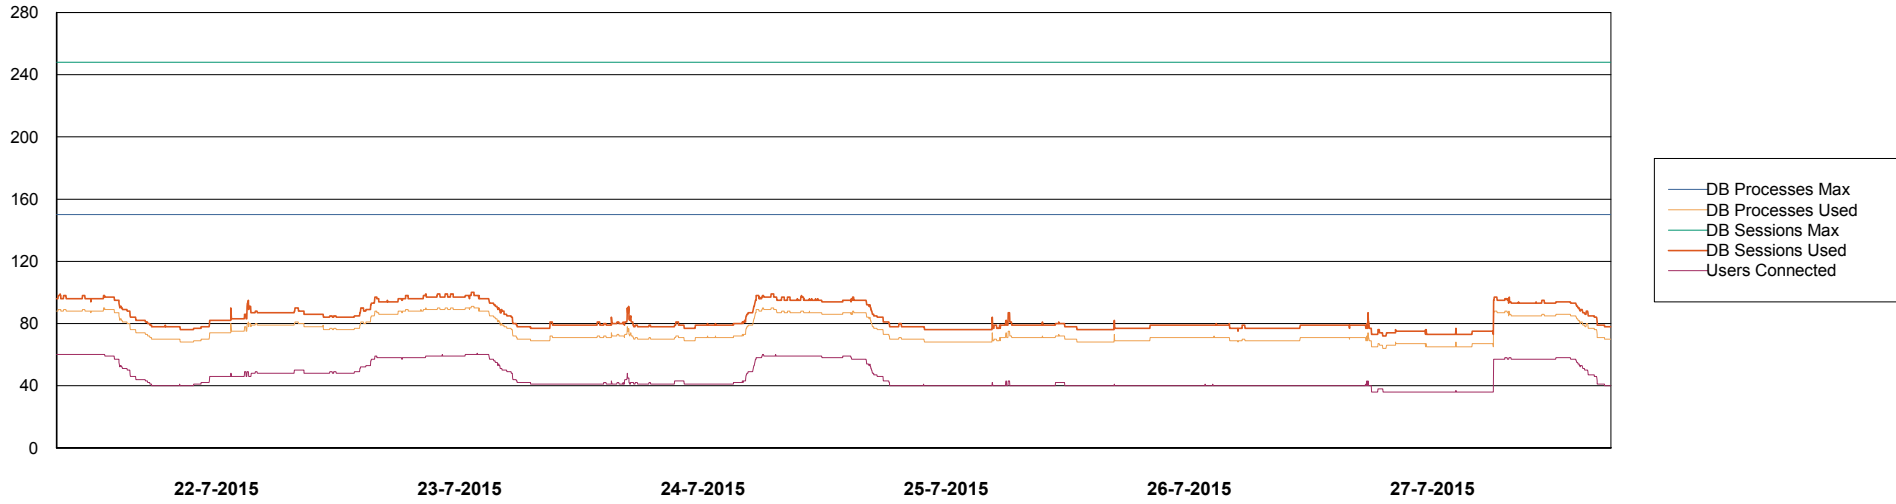

Weekly SLA Customer Report

Customer RSS Production
 Database ID 52

=====
 HARDDISK USAGE RSS_PRD_SVRDC191v016
 =====

	Total disk space on C (GB)	Free disk space on C (GB)	Total disk space on D (GB)	Free disk space on D (GB)
27-7-2015	60	27	200	134
26-7-2015	60	26	200	134
25-7-2015	60	26	200	134
24-7-2015	60	26	200	134
23-7-2015	60	26	200	134
22-7-2015	60	26	200	134
21-7-2015	47	13	200	134

Weekly SLA Customer Report

Customer RSS Production
Database ID 52

DATABASE PERFORMANCE RSSDB_Production

Weekly SLA Customer Report

Customer RSS Production
Database ID 52

DATABASE PERFORMANCE RSSDB_Standby

Weekly SLA Customer Report