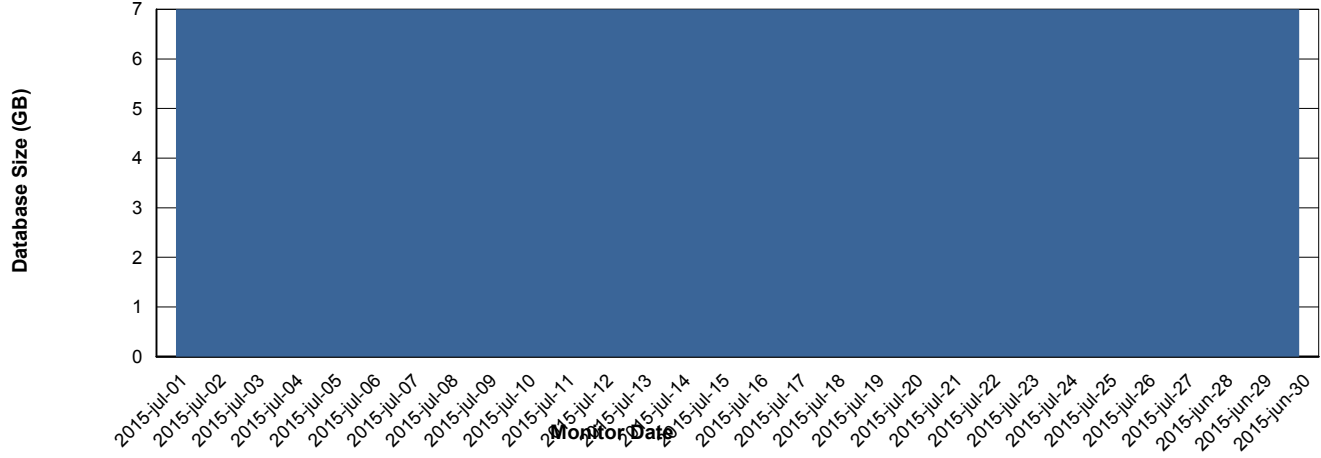

Weekly SLA Customer Report

Customer RSS Production
Database ID 52

=====
DATABASE SIZE RSSDB_Production
=====

Database growth over last month

=====
DATABASE TABLESPACES RSSDB_Production
=====

TOTAL DATABASE SIZE PER TABLESPACE

Date	Tablespace Name	Filesize (Gb)	Usedsize (Gb)	Percentage free
27-7-2015	ABSDATA	2	1	50
	INDX	4	3	25
26-7-2015	ABSDATA	2	1	50
	INDX	4	3	25
25-7-2015	ABSDATA	2	1	50
	INDX	4	3	25
24-7-2015	ABSDATA	2	1	50
	INDX	4	3	25
23-7-2015	ABSDATA	2	1	50
	INDX	4	3	25
22-7-2015	ABSDATA	2	1	50
	INDX	4	3	25
21-7-2015	ABSDATA	2	1	50
	INDX	4	3	25