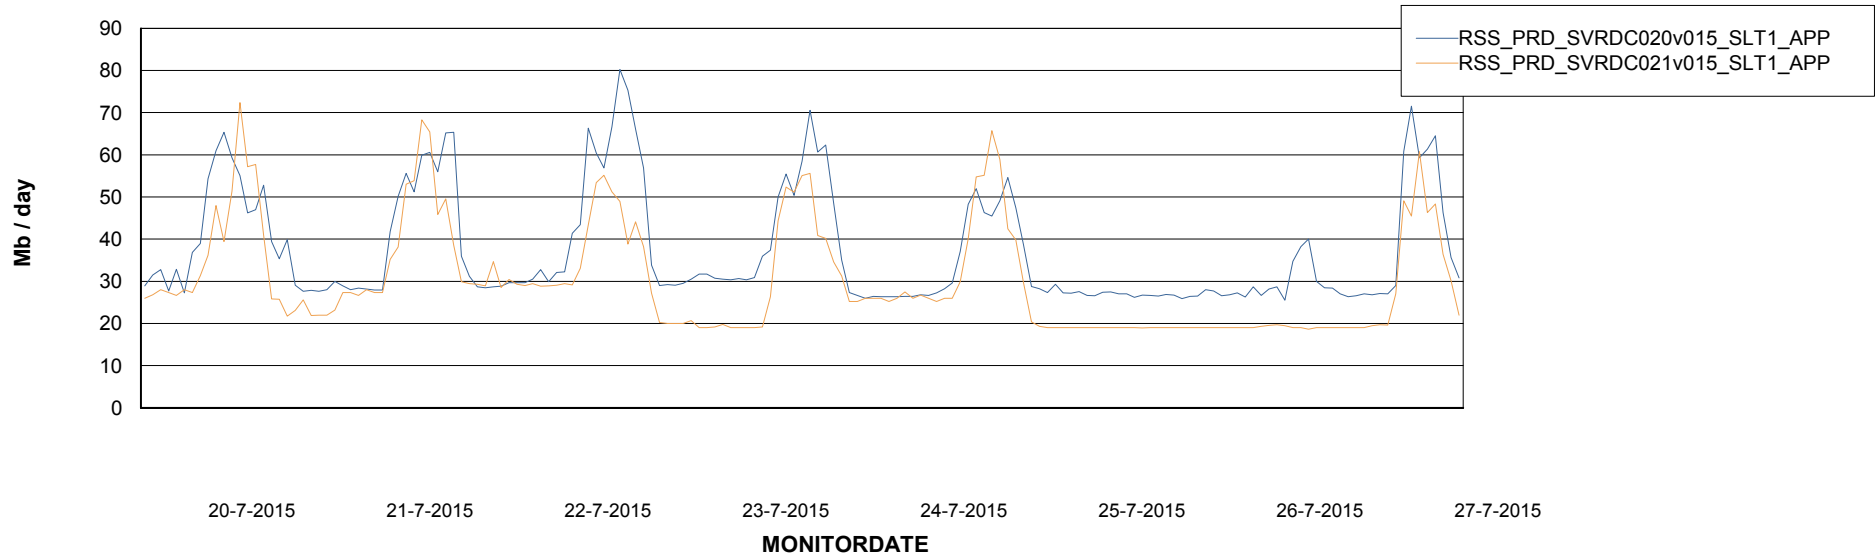

Weekly SLA Customer Report

Customer RSS Production
Database ID 52

=====
STANDBY DATABASE HEALTH RSS Production
=====

Recovery lag for last 7 days

Weekly SLA Customer Report

Customer RSS Production
Database ID 52

=====
ABSSolute Application Server Services
=====

Disaster per ABS Server

Avg memory used per ABS Server Service

Weekly SLA Customer Report

Customer RSS Production
Database ID 52

=====
ABSolute Application Server Services
=====