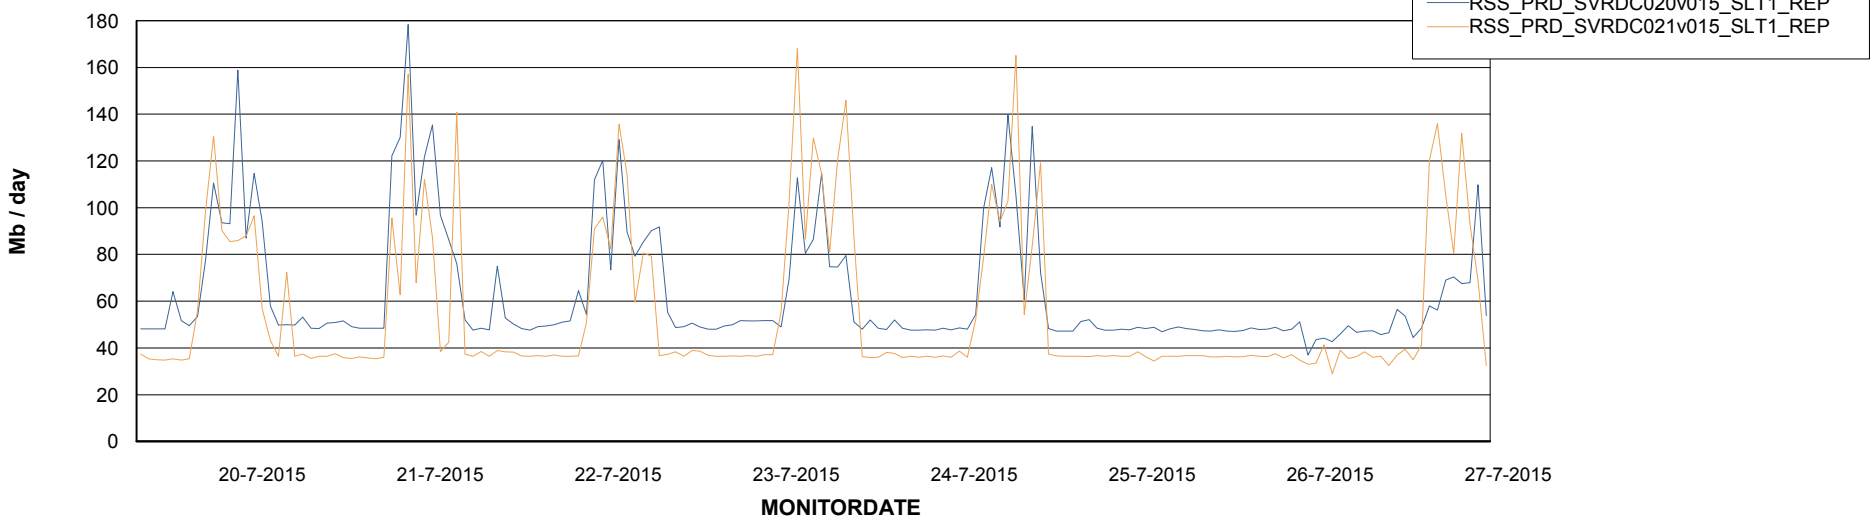

Avg users per day per ABS server

Weekly SLA Customer Report

Customer RSS Production
Database ID 52

=====
ABSolute Application ReportServer Services
=====

Disaster per ReportServer

Avg memory used per ReportServer Service