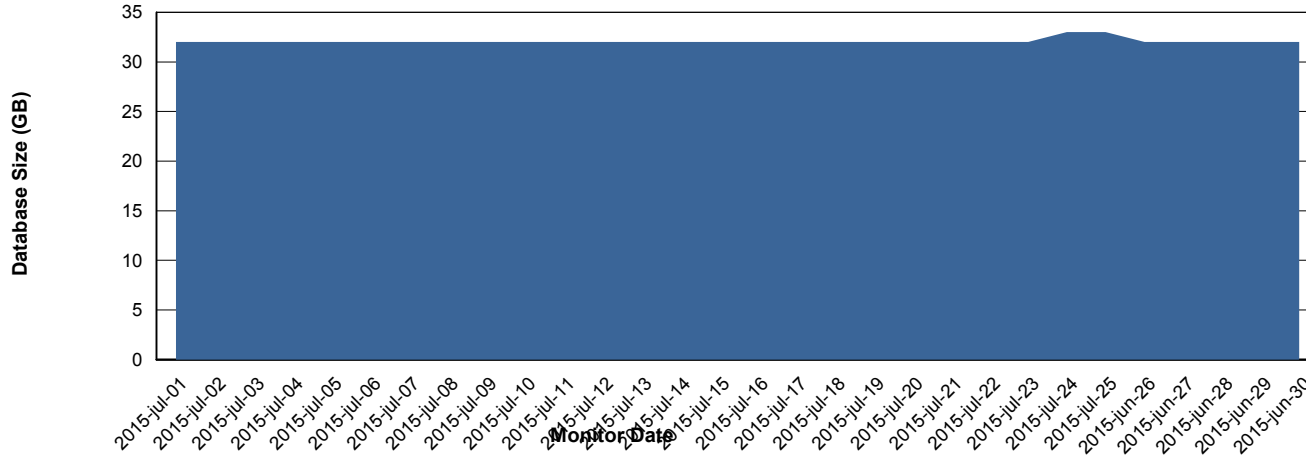

Weekly SLA Customer Report

Customer CIW Production
Database ID 45

DATABASE PERFORMANCE CIWDB_Production

Weekly SLA Customer Report

Customer CIW Production
Database ID 45

DATABASE PERFORMANCE CIWDB_Standby

Weekly SLA Customer Report

Customer CIW Production
 Database ID 45

=====
 DATABASE SIZE CIWDB_Production
 =====

Database growth over last month

=====
 DATABASE TABLESPACES CIWDB_Production
 =====

TOTAL DATABASE SIZE PER TABLESPACE

Date	Tablespace Name	Filesize (Gb)	Usedsize (Gb)	Percentage free
25-7-2015	ABSDATA	38	29	24
	INDX	4	2	50
24-7-2015	ABSDATA	38	29	24
	INDX	4	2	50
23-7-2015	ABSDATA	38	29	24
	INDX	4	2	50
22-7-2015	ABSDATA	38	29	24
	INDX	4	2	50
21-7-2015	ABSDATA	38	29	24
	INDX	4	2	50
20-7-2015	ABSDATA	38	29	24
	INDX	4	2	50
19-7-2015	ABSDATA	34	29	15
	INDX	3	2	33