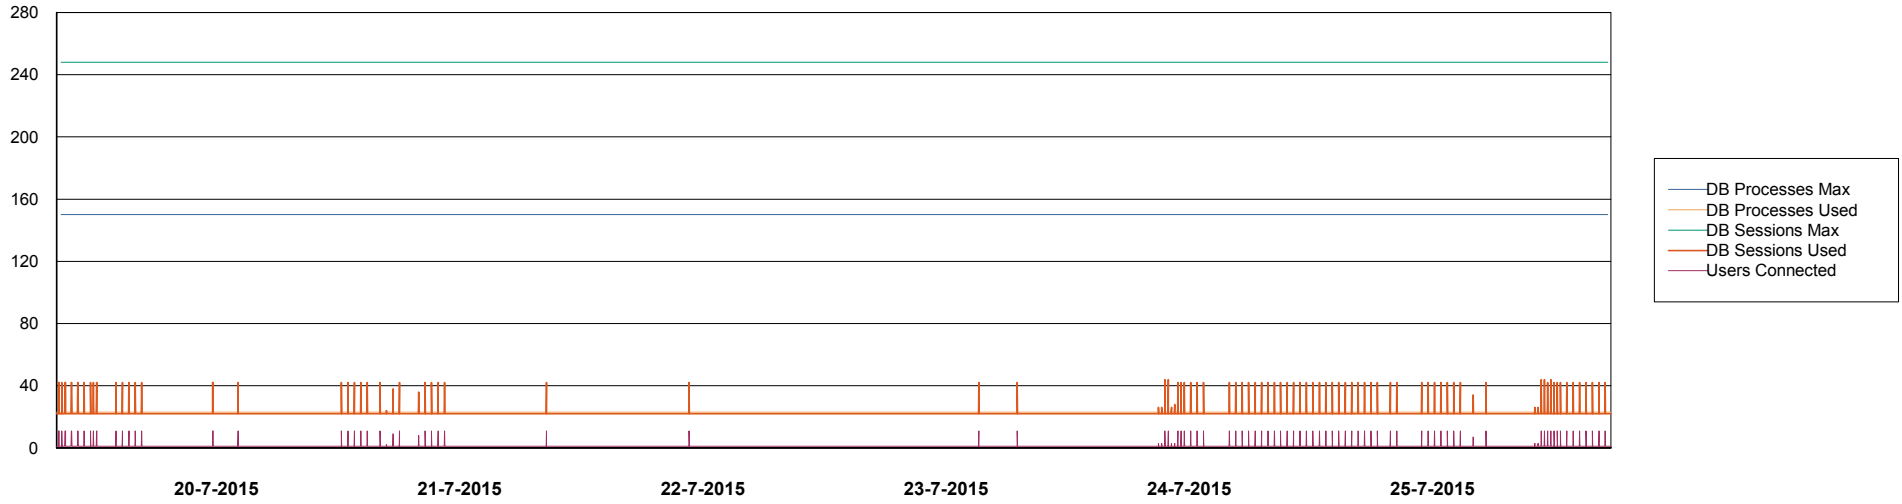

Weekly SLA Customer Report

Customer CIW Production
Database ID 45

DATABASE PERFORMANCE CIWDB_Production

Weekly SLA Customer Report

Customer CIW Production
Database ID 45

DATABASE PERFORMANCE CIWDB_Standby

Weekly SLA Customer Report

Customer CIW Production
 Database ID 45

=====
 DATABASE SIZE CIWDB_Production
 =====

Database growth over last month

=====
 DATABASE TABLESPACES CIWDB_Production
 =====

TOTAL DATABASE SIZE PER TABLESPACE

Date	Tablespace Name	Filesize (Gb)	Usedsize (Gb)	Percentage free
25-7-2015	ABSDATA	38	29	24
	INDX	4	2	50
24-7-2015	ABSDATA	38	29	24
	INDX	4	2	50
23-7-2015	ABSDATA	38	29	24
	INDX	4	2	50
22-7-2015	ABSDATA	38	29	24
	INDX	4	2	50
21-7-2015	ABSDATA	38	29	24
	INDX	4	2	50
20-7-2015	ABSDATA	38	29	24
	INDX	4	2	50
19-7-2015	ABSDATA	34	29	15
	INDX	3	2	33