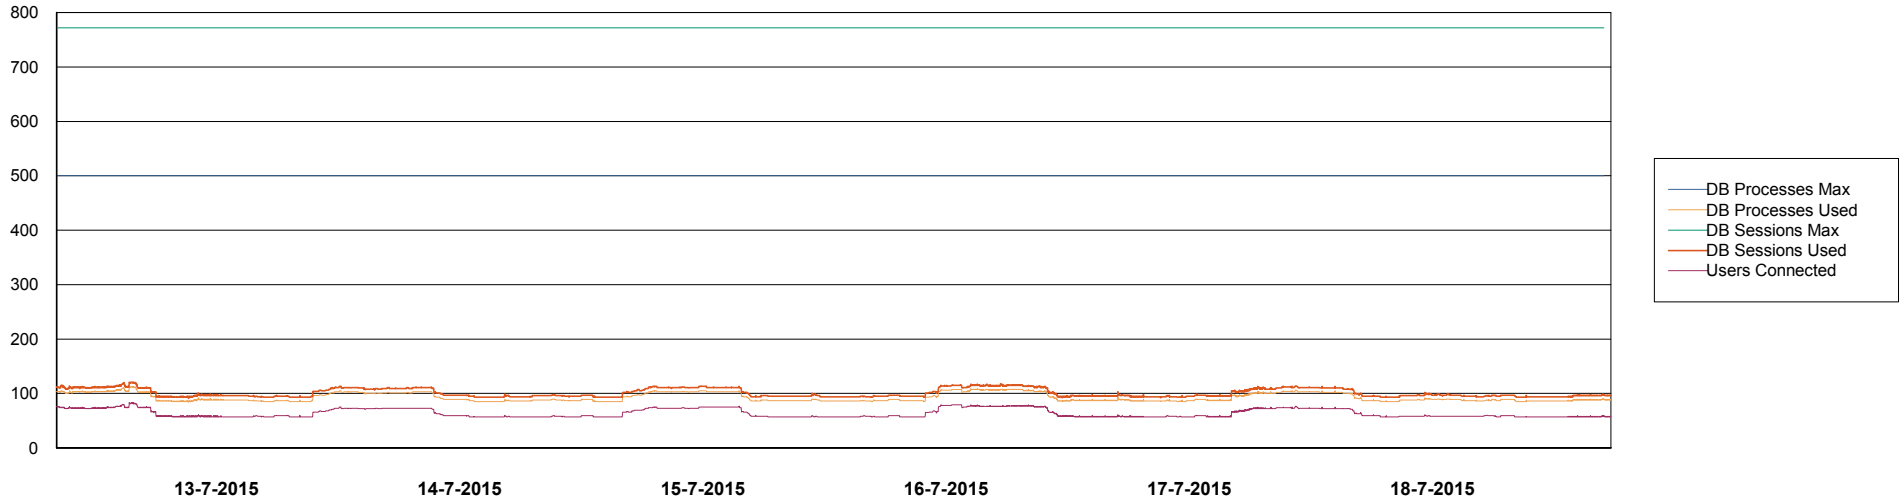

# Weekly SLA Customer Report

Customer VEN\_Production  
Database ID 35

DATABASE PERFORMANCE      VENDB\_Production