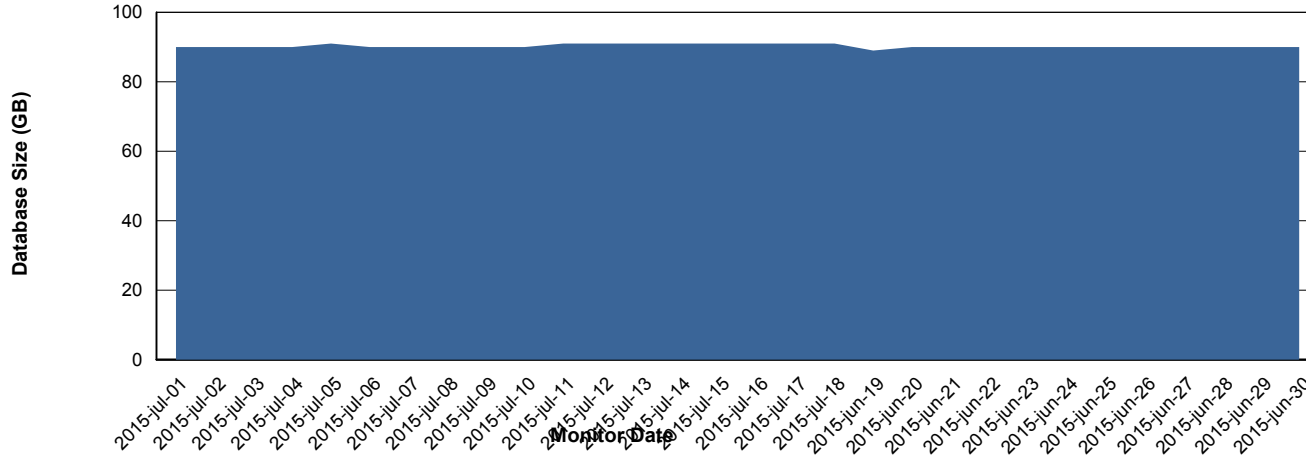

Weekly SLA Customer Report

Customer VEN_Production
Database ID 35

=====
DATABASE SIZE VENDB_Production
=====

Database growth over last month

=====
DATABASE TABLESPACES VENDB_Production
=====

TOTAL DATABASE SIZE PER TABLESPACE

Date	Tablespace Name	Filesize (Gb)	Usedsize (Gb)	Percentage free
18-7-2015	ABSDATA	39	30	23
	INDX	88	60	32
17-7-2015	ABSDATA	39	30	23
	INDX	88	60	32
16-7-2015	ABSDATA	39	30	23
	INDX	88	59	33
15-7-2015	ABSDATA	39	30	23
	INDX	88	59	33
14-7-2015	ABSDATA	39	30	23
	INDX	88	59	33
13-7-2015	ABSDATA	39	30	23
	INDX	88	59	33
12-7-2015	ABSDATA	39	30	23
	INDX	88	59	33