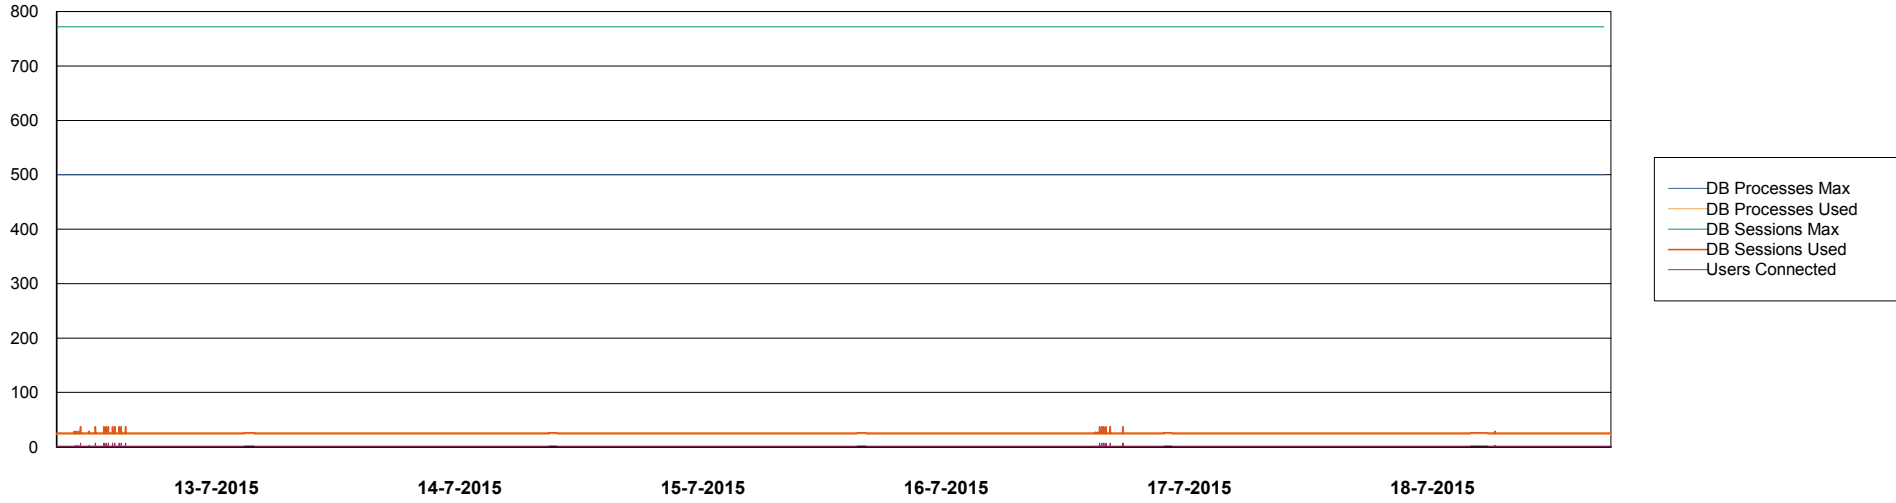

DATABASE PERFORMANCE VENDB_Standby