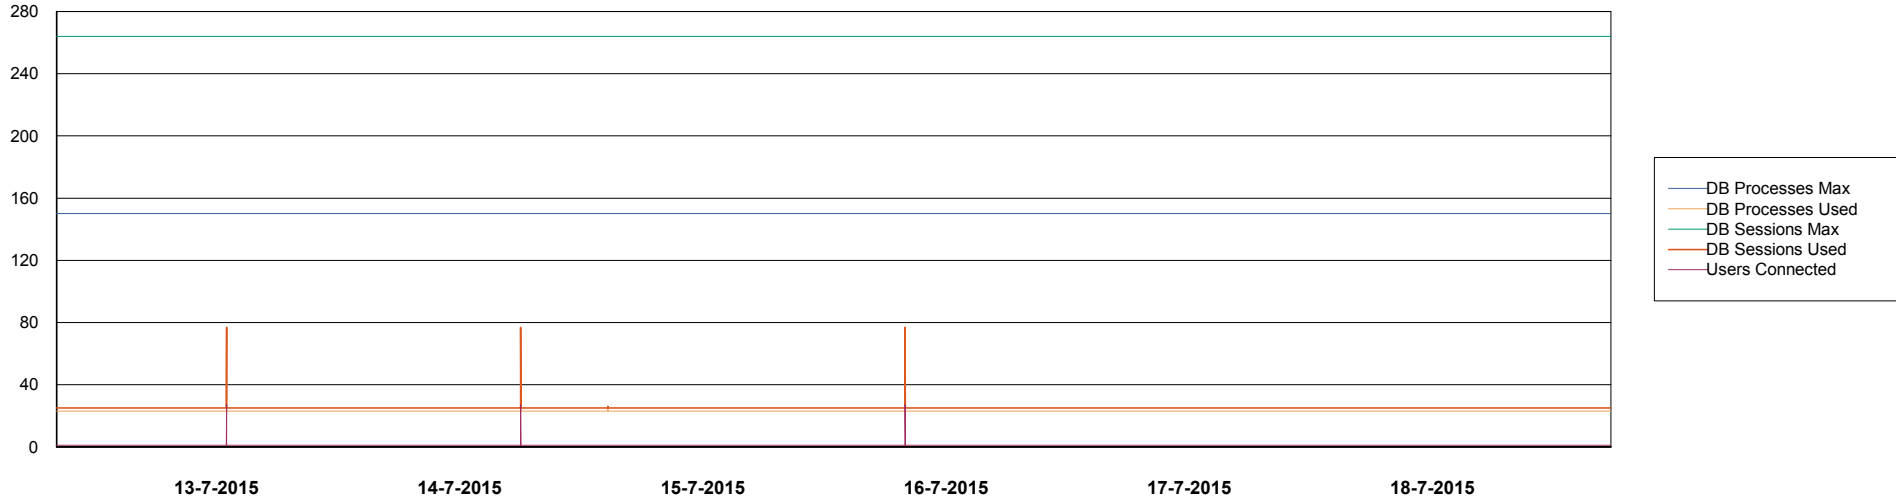

Weekly SLA Customer Report

Customer FIS_Production
Database ID 46

DATABASE PERFORMANCE FISDB_Production

- DB Processes Max
- DB Processes Used
- DB Sessions Max
- DB Sessions Used
- Users Connected

- Session Active

Weekly SLA Customer Report

Customer FIS_Production
Database ID 46

=====
DATABASE PERFORMANCE FISDB_Standby
=====

Weekly SLA Customer Report

Customer FIS_Production
 Database ID 46

=====
 DATABASE SIZE FISDB_Production
 =====

Database growth over last month

=====
 DATABASE TABLESPACES FISDB_Production
 =====

TOTAL DATABASE SIZE PER TABLESPACE

Date	Tablespace Name	Filesize (Gb)	Usedsize (Gb)	Percentage free
18-7-2015	ABSDATA	62	52	16
	INDX	79	60	24
17-7-2015	ABSDATA	62	52	16
	INDX	79	60	24
16-7-2015	ABSDATA	62	52	16
	INDX	79	60	24
15-7-2015	ABSDATA	62	52	16
	INDX	79	60	24
14-7-2015	ABSDATA	62	52	16
	INDX	79	60	24
13-7-2015	ABSDATA	62	52	16
	INDX	79	60	24
12-7-2015	ABSDATA	62	52	16
	INDX	79	60	24