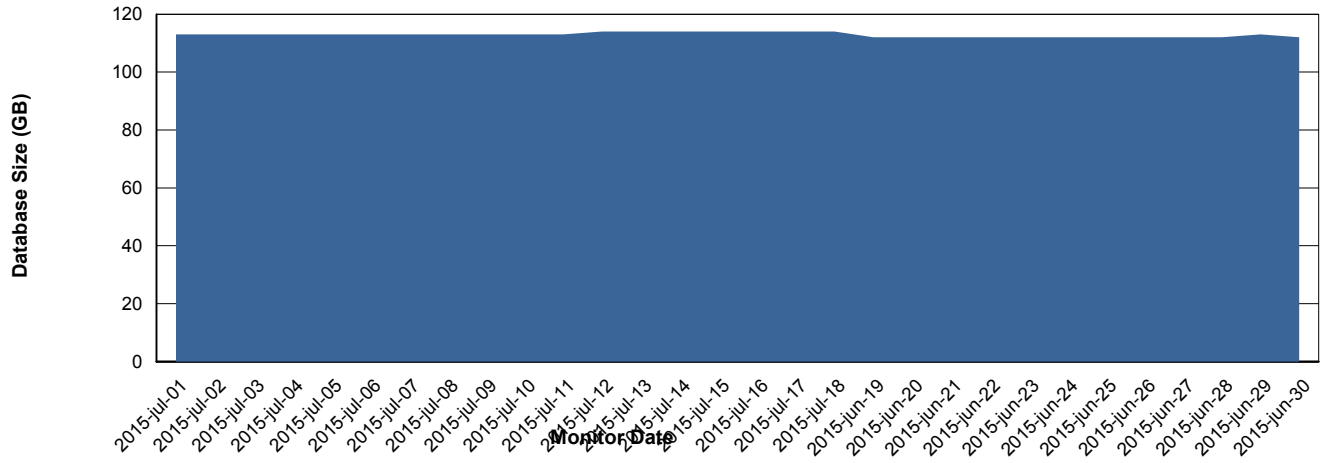

Weekly SLA Customer Report

Customer FIS_Production
Database ID 46

=====
DATABASE PERFORMANCE FISDB_Standby
=====

Weekly SLA Customer Report

Customer FIS_Production
 Database ID 46

=====
 DATABASE SIZE FISDB_Production
 =====

Database growth over last month

=====
 DATABASE TABLESPACES FISDB_Production
 =====

TOTAL DATABASE SIZE PER TABLESPACE

Date	Tablespace Name	Filesize (Gb)	Usedsize (Gb)	Percentage free
18-7-2015	ABSDATA	62	52	16
	INDX	79	60	24
17-7-2015	ABSDATA	62	52	16
	INDX	79	60	24
16-7-2015	ABSDATA	62	52	16
	INDX	79	60	24
15-7-2015	ABSDATA	62	52	16
	INDX	79	60	24
14-7-2015	ABSDATA	62	52	16
	INDX	79	60	24
13-7-2015	ABSDATA	62	52	16
	INDX	79	60	24
12-7-2015	ABSDATA	62	52	16
	INDX	79	60	24