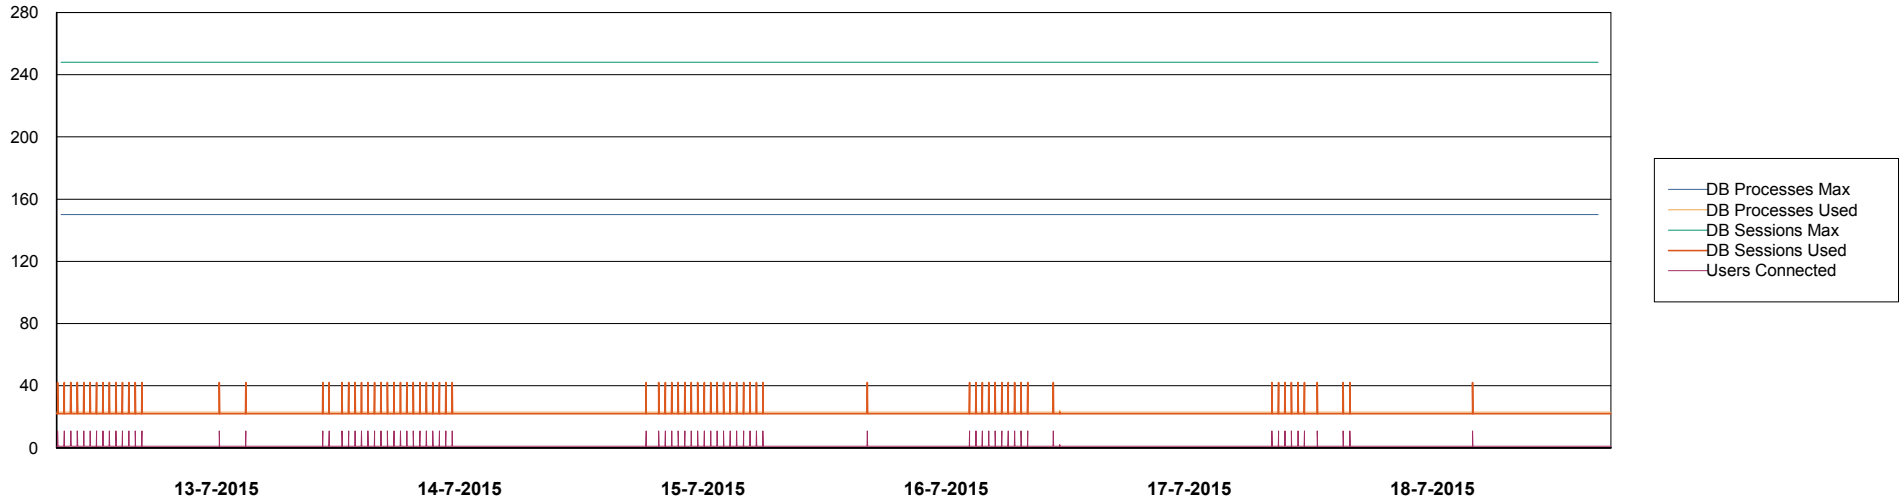

DATABASE PERFORMANCE CIWDB_Standby