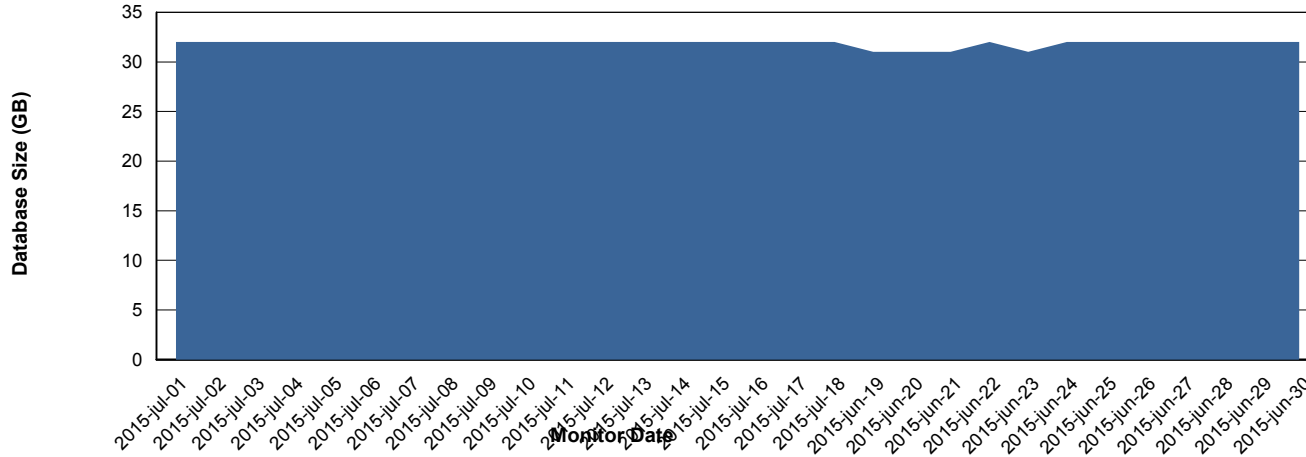

Weekly SLA Customer Report

Customer CIW Production
Database ID 45

=====
DATABASE SIZE CIWDB_Production
=====

Database growth over last month

=====
DATABASE TABLESPACES CIWDB_Production
=====

TOTAL DATABASE SIZE PER TABLESPACE

Date	Tablespace Name	Filesize (Gb)	Usedsize (Gb)	Percentage free
18-7-2015	ABSDATA	34	29	15
	INDX	3	2	33
17-7-2015	ABSDATA	34	29	15
	INDX	3	2	33
16-7-2015	ABSDATA	34	29	15
	INDX	3	2	33
15-7-2015	ABSDATA	34	29	15
	INDX	3	2	33
14-7-2015	ABSDATA	34	29	15
	INDX	3	2	33
13-7-2015	ABSDATA	34	29	15
	INDX	3	2	33
12-7-2015	ABSDATA	34	29	15
	INDX	3	2	33