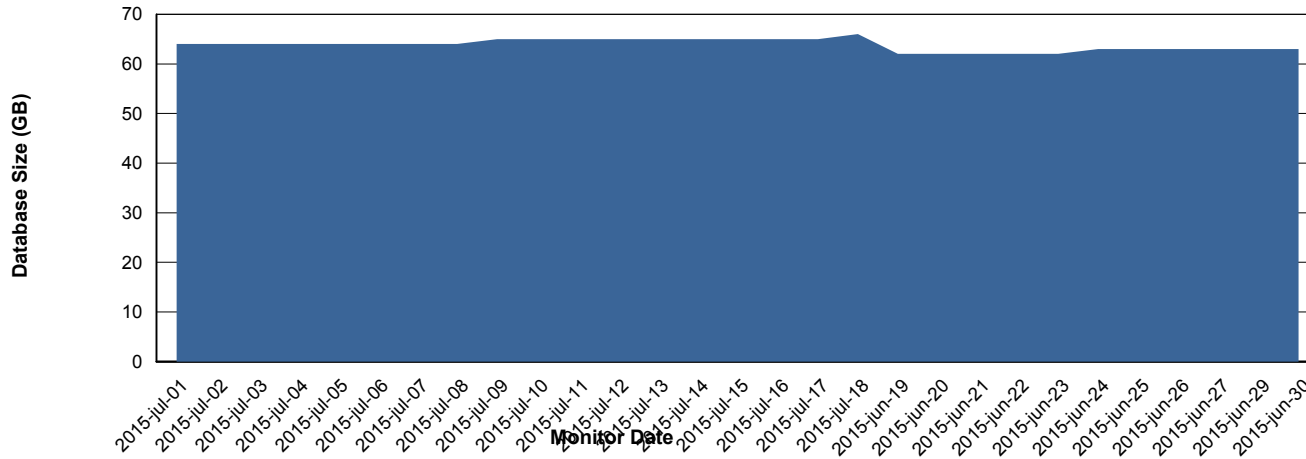

Weekly SLA Customer Report

Customer BOH_Production
Database ID 55

=====
DATABASE SIZE BOHDB_Production
=====

Database growth over last month

=====
DATABASE TABLESPACES BOHDB_Production
=====

TOTAL DATABASE SIZE PER TABLESPACE

Date	Tablespace Name	Filesize (Gb)	Usedsize (Gb)	Percentage free
18-7-2015	ABSDATA	33	27	18
	INDX	48	37	23
17-7-2015	ABSDATA	33	27	18
	INDX	48	37	23
16-7-2015	ABSDATA	33	27	18
	INDX	48	37	23
15-7-2015	ABSDATA	33	27	18
	INDX	48	37	23
14-7-2015	ABSDATA	33	27	18
	INDX	48	37	23
13-7-2015	ABSDATA	33	27	18
	INDX	48	37	23
12-7-2015	ABSDATA	33	27	18
	INDX	48	37	23