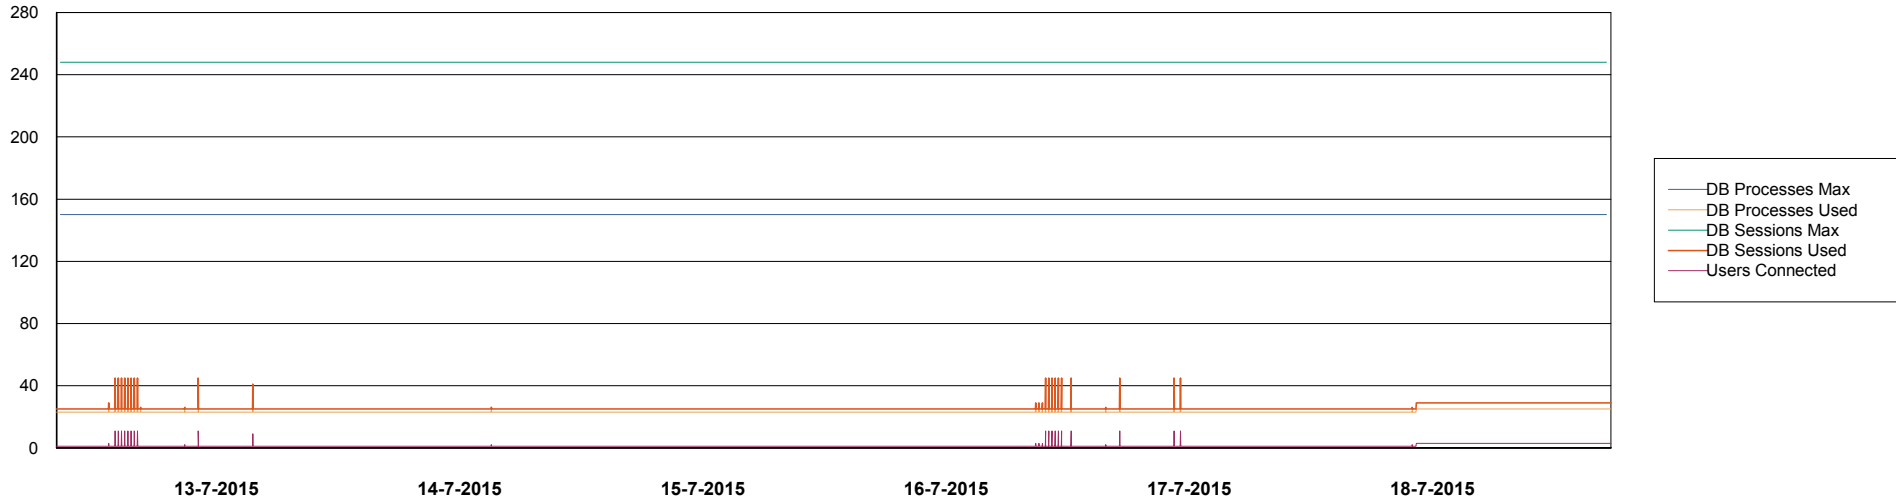

Weekly SLA Customer Report

Customer BOH_Production
Database ID 55

DATABASE PERFORMANCE BOHDB_Standby