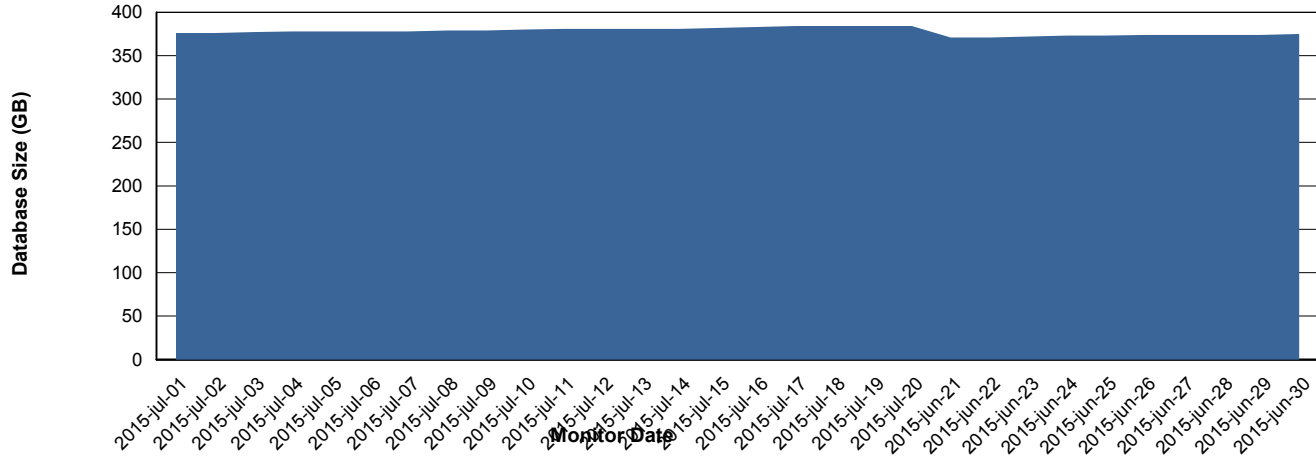

Weekly SLA Customer Report

Customer AUJ_Production
Database ID 41

DATABASE PERFORMANCE

AUJDB_Standby

Weekly SLA Customer Report

Customer AUJ_Production
Database ID 41

DATABASE PERFORMANCE

AUJDB3_Standby

Weekly SLA Customer Report

Customer AUJ_Production
Database ID 41

=====
DATABASE SIZE AUJDB_Production
=====

Database growth over last month

Weekly SLA Customer Report

Customer AUJ_Production
 Database ID 41