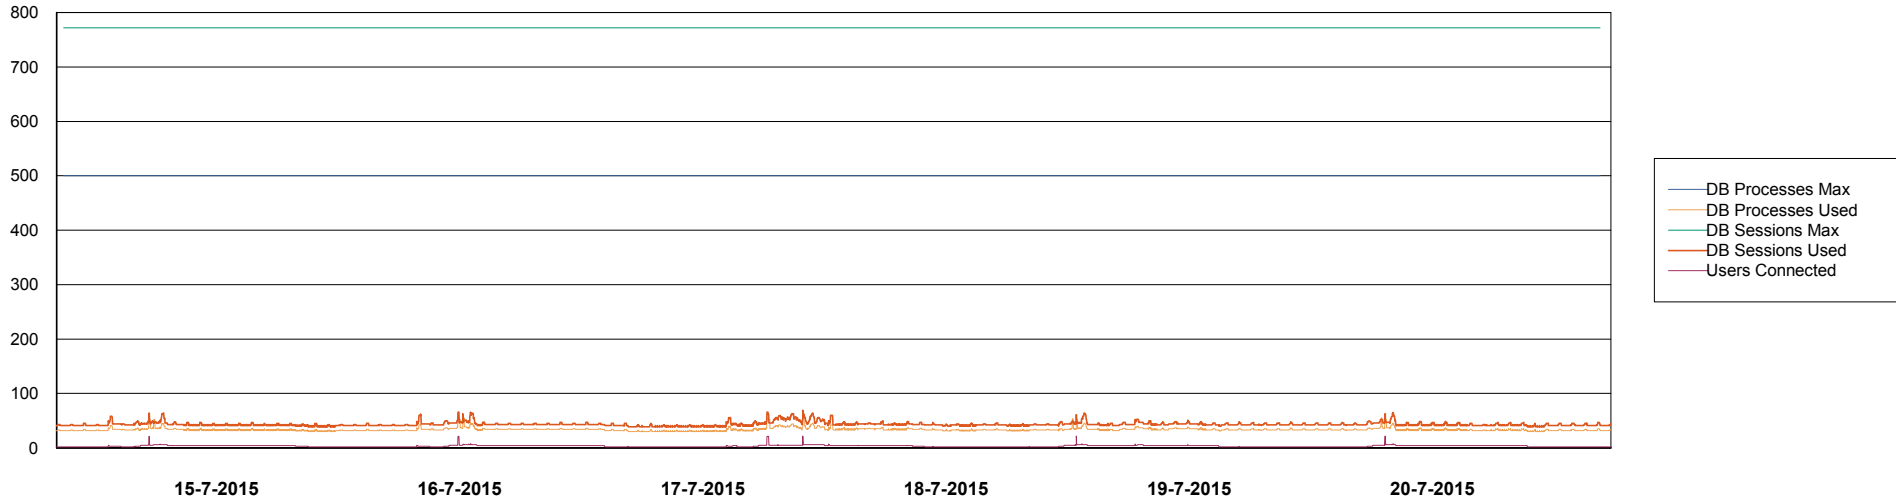

Weekly SLA Customer Report

Customer AUJ_Production
Database ID 41

=====
HARDDISK USAGE AUJ_PRD_ORACLE_BI1
=====

	Used disk space on \$1 (GB)	Total disk space on \$1 (GB)	Free disk space on \$1 (GB)
20-7-2015	409	526	90
19-7-2015	406	526	92
18-7-2015	406	526	93
17-7-2015	402	526	97
16-7-2015	402	526	96
15-7-2015	402	526	96
14-7-2015	402	526	97

Weekly SLA Customer Report

Customer AUJ_Production
Database ID 41

=====
DATABASE PERFORMANCE AUJDB_BI =====
=====

Weekly SLA Customer Report

Customer AUJ_Production
Database ID 41

DATABASE PERFORMANCE AUJDB_Production