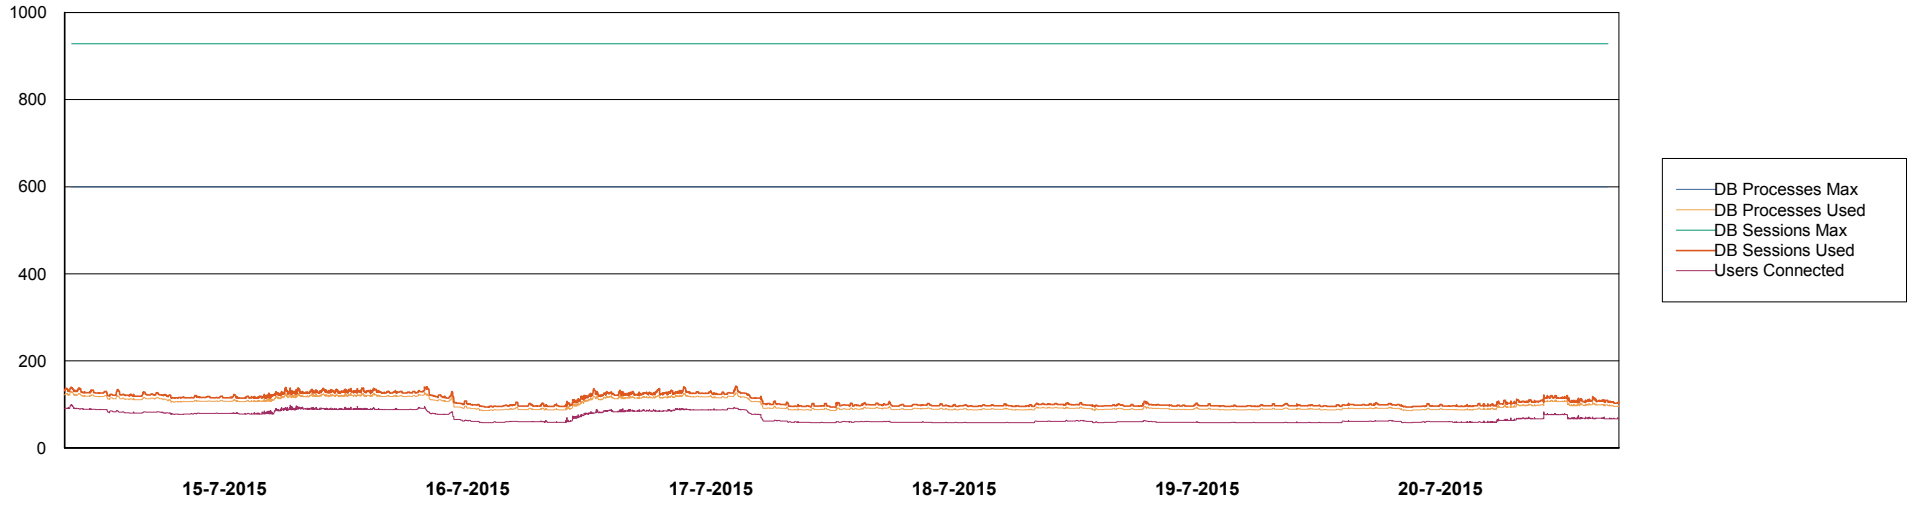

Weekly SLA Customer Report

Customer AUJ_Production
Database ID 41

=====
DATABASE PERFORMANCE AUJDB_BI =====
=====

Weekly SLA Customer Report

Customer AUJ_Production
Database ID 41

DATABASE PERFORMANCE AUJDB_Production

Weekly SLA Customer Report

Customer AUJ_Production
Database ID 41

DATABASE PERFORMANCE

AUJDB_Standby

Weekly SLA Customer Report

Customer AUJ_Production
Database ID 41

DATABASE PERFORMANCE

AUJDB3_Standby

Weekly SLA Customer Report

Customer AUJ_Production
Database ID 41

=====
DATABASE SIZE AUJDB_Production
=====

Database growth over last month

Weekly SLA Customer Report

Customer AUJ_Production
 Database ID 41