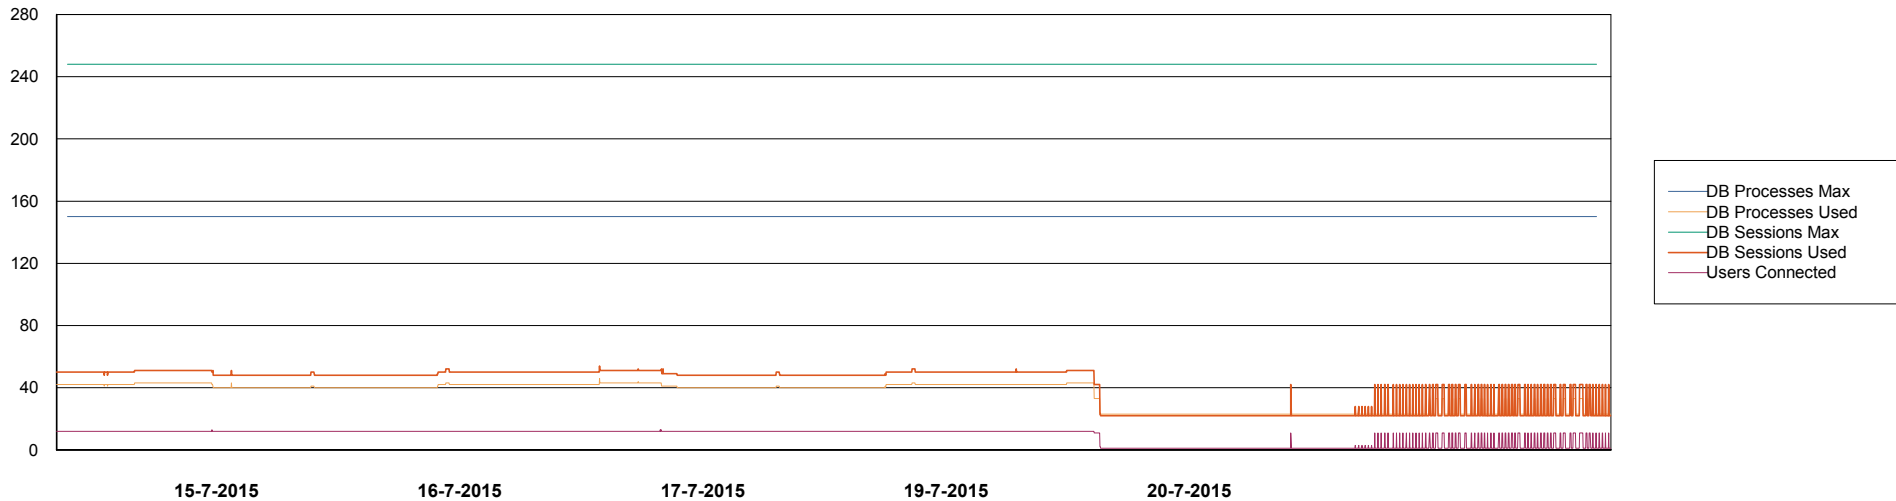

Weekly SLA Customer Report

Customer AUJ_Production
Database ID 41

DATABASE PERFORMANCE

AUJDB_Standby

Weekly SLA Customer Report

Customer AUJ_Production
Database ID 41

DATABASE PERFORMANCE

AUJDB3_Standby

Weekly SLA Customer Report

Customer AUJ_Production
Database ID 41

=====
DATABASE SIZE AUJDB_Production
=====

Database growth over last month

Weekly SLA Customer Report

Customer AUJ_Production
 Database ID 41