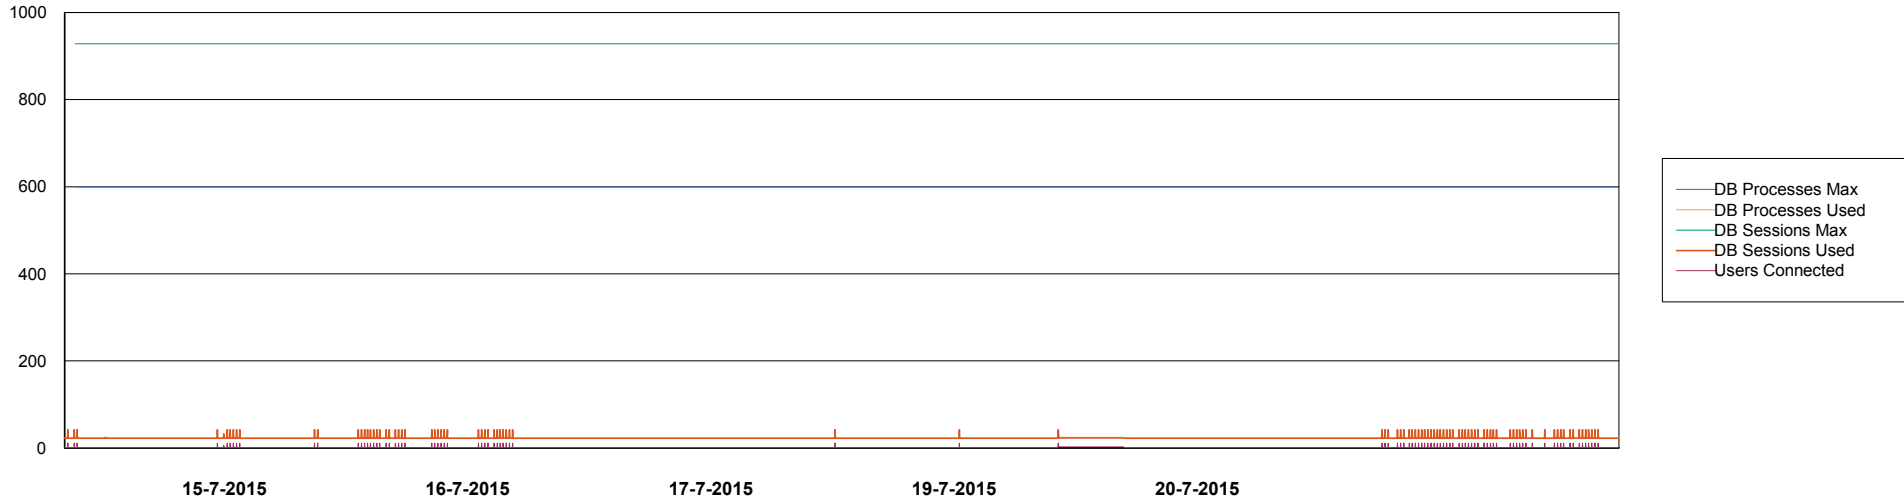

Weekly SLA Customer Report

Customer AUJ_Production
Database ID 41

=====
DATABASE PERFORMANCE AUJDB_BI =====
=====

Weekly SLA Customer Report

Customer AUJ_Production
Database ID 41

DATABASE PERFORMANCE AUJDB_Production

Weekly SLA Customer Report

Customer AUJ_Production
Database ID 41

DATABASE PERFORMANCE

AUJDB_Standby

Weekly SLA Customer Report

Customer AUJ_Production
Database ID 41

DATABASE PERFORMANCE

AUJDB3_Standby

Weekly SLA Customer Report

Customer AUJ_Production
Database ID 41

=====
DATABASE SIZE AUJDB_Production
=====

Database growth over last month

Weekly SLA Customer Report

Customer AUJ_Production
 Database ID 41