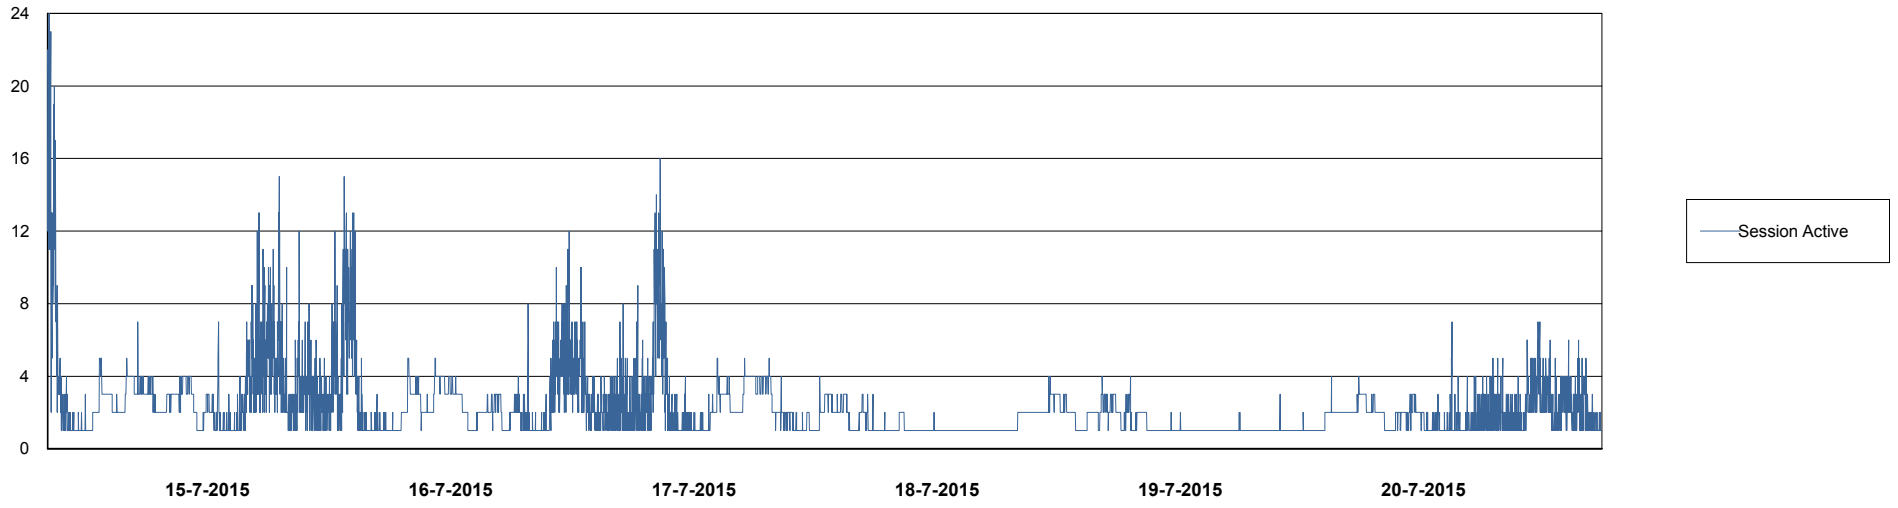

Weekly SLA Customer Report

Customer AUJ_Production
Database ID 41

=====
DATABASE PERFORMANCE AUJDB_BI =====
=====

Weekly SLA Customer Report

Customer AUJ_Production
Database ID 41

DATABASE PERFORMANCE AUJDB_Production

Weekly SLA Customer Report

Customer AUJ_Production
Database ID 41

=====
DATABASE SIZE AUJDB_Production
=====

Database growth over last month

Weekly SLA Customer Report

Customer AUJ_Production
 Database ID 41