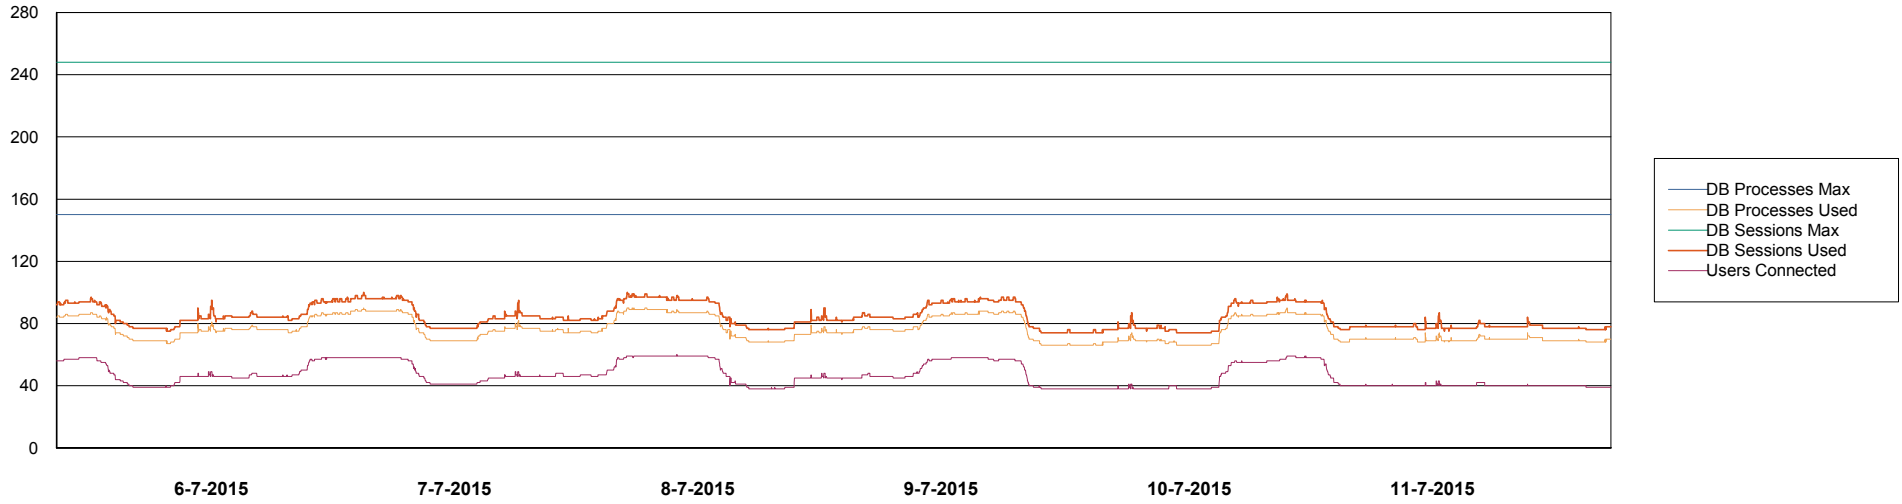

Weekly SLA Customer Report

Customer RSS Production
Database ID 52

HARDDISK USAGE RSS_PRD_SVRDC191v016

	Total disk space on C (GB)	Free disk space on C (GB)	Total disk space on D (GB)	Free disk space on D (GB)
11-7-2015	40	6	200	135
10-7-2015	40	6	200	135
9-7-2015	40	6	200	135
8-7-2015	40	6	200	135
7-7-2015	40	6	200	135
6-7-2015	40	6	200	135
5-7-2015	40	6	200	135

Weekly SLA Customer Report

Customer RSS Production
Database ID 52

DATABASE PERFORMANCE RSSDB_Production