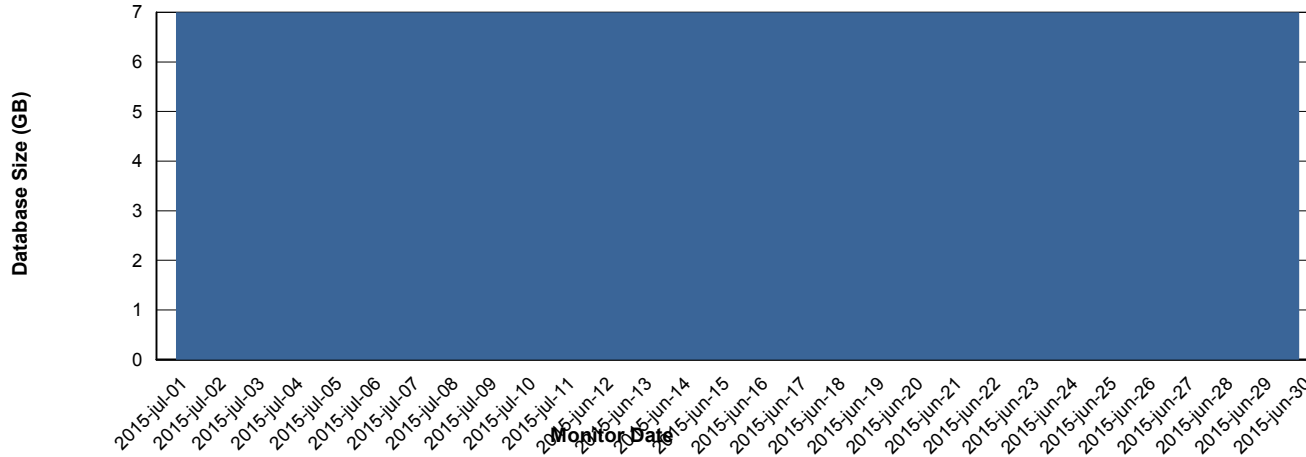

Weekly SLA Customer Report

Customer RSS Production
Database ID 52

=====
DATABASE SIZE RSSDB_Production
=====

Database growth over last month

=====
DATABASE TABLESPACES RSSDB_Production
=====

TOTAL DATABASE SIZE PER TABLESPACE

Date	Tablespace Name	Filesize (Gb)	Usedsize (Gb)	Percentage free
11-7-2015	ABSDATA	2	1	50
	INDX	4	3	25
10-7-2015	ABSDATA	2	1	50
	INDX	4	3	25
9-7-2015	ABSDATA	2	1	50
	INDX	4	3	25
8-7-2015	ABSDATA	2	1	50
	INDX	4	3	25
7-7-2015	ABSDATA	2	1	50
	INDX	4	3	25
6-7-2015	ABSDATA	2	1	50
	INDX	4	3	25
5-7-2015	ABSDATA	2	1	50
	INDX	4	3	25