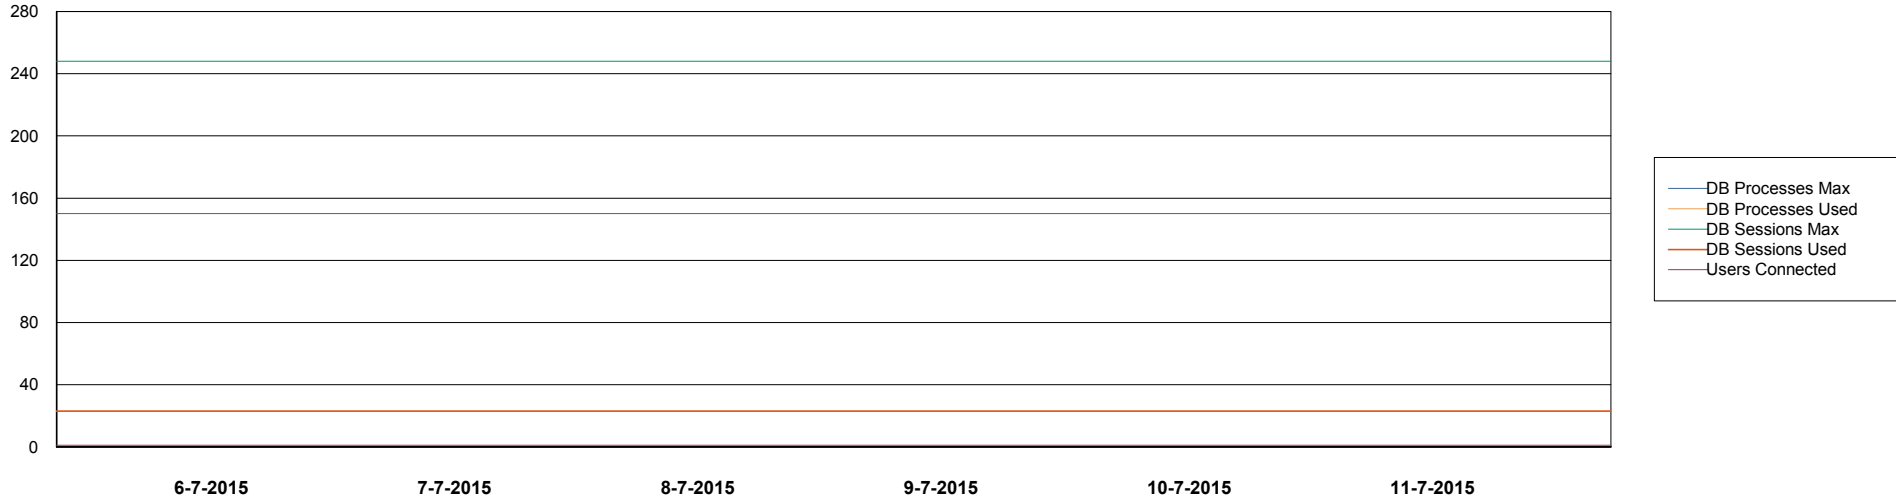

Weekly SLA Customer Report

Customer RSS Production
Database ID 52

DATABASE PERFORMANCE RSSDB_Standby