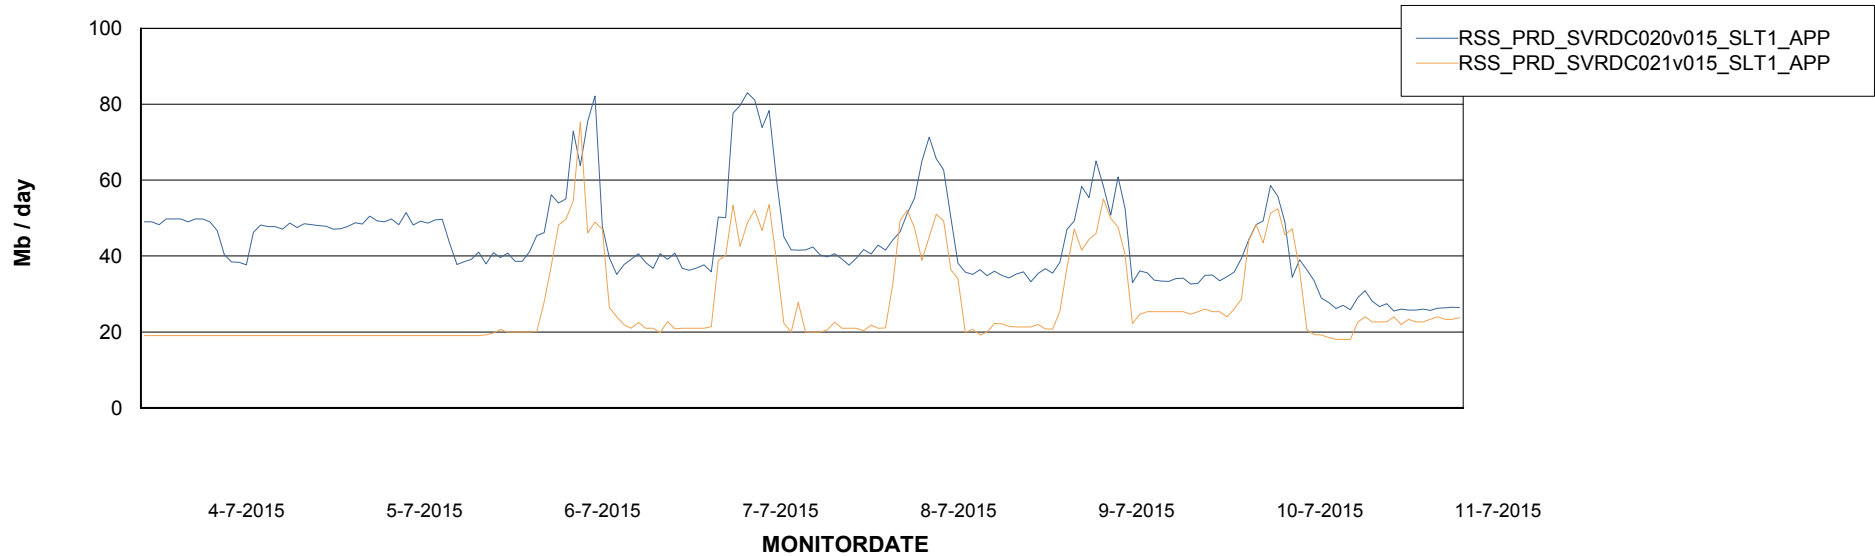

Avg memory used per ABS Server Service