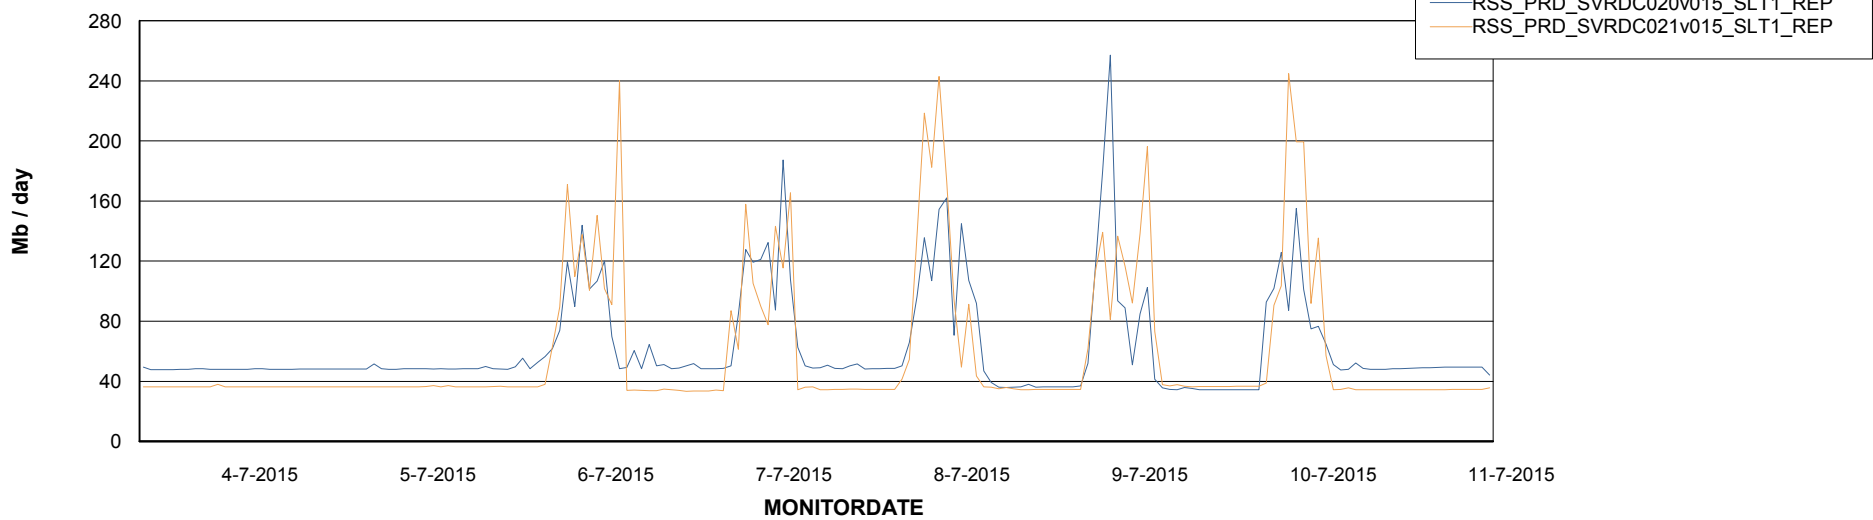

Avg memory used per ReportServer Service