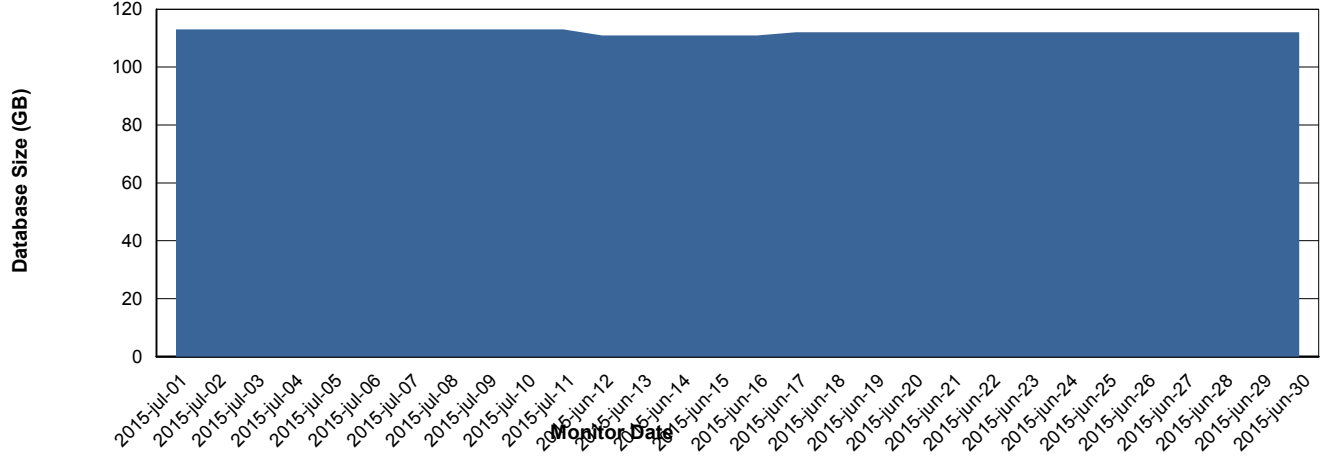

Weekly SLA Customer Report

Customer FIS_Production
Database ID 46

DATABASE PERFORMANCE FISDB_Standby

Weekly SLA Customer Report

Customer FIS_Production
 Database ID 46

=====
 DATABASE SIZE FISDB_Production
 =====

Database growth over last month

=====
 DATABASE TABLESPACES FISDB_Production
 =====

TOTAL DATABASE SIZE PER TABLESPACE

Date	Tablespace Name	Filesize (Gb)	Usedsize (Gb)	Percentage free
11-7-2015	ABSDATA	62	52	16
	INDX	79	60	24
10-7-2015	ABSDATA	62	52	16
	INDX	79	60	24
9-7-2015	ABSDATA	62	52	16
	INDX	79	60	24
8-7-2015	ABSDATA	62	52	16
	INDX	79	60	24
7-7-2015	ABSDATA	62	52	16
	INDX	79	60	24
6-7-2015	ABSDATA	62	52	16
	INDX	79	60	24
5-7-2015	ABSDATA	62	52	16
	INDX	79	60	24