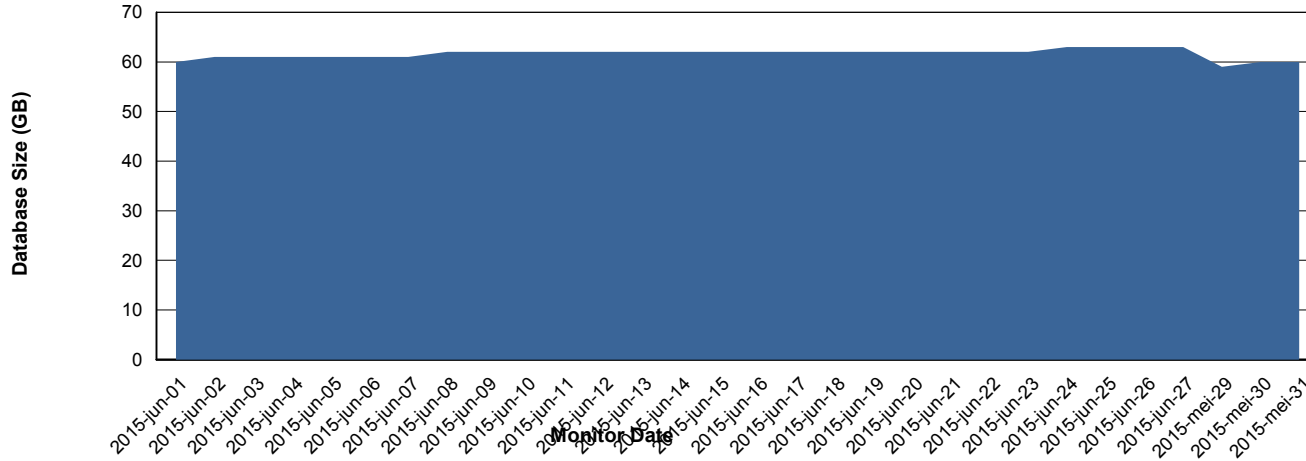

Weekly SLA Customer Report

Customer BOH_Production
Database ID 55

=====
DATABASE SIZE BOHDB_Production
=====

Database growth over last month

=====
DATABASE TABLESPACES BOHDB_Production
=====

TOTAL DATABASE SIZE PER TABLESPACE

Date	Tablespace Name	Filesize (Gb)	Usedsize (Gb)	Percentage free
27-6-2015	ABSDATA	33	25	24
	INDX	48	36	25
26-6-2015	ABSDATA	33	25	24
	INDX	48	36	25
25-6-2015	ABSDATA	33	25	24
	INDX	48	36	25
24-6-2015	ABSDATA	33	25	24
	INDX	48	36	25
23-6-2015	ABSDATA	33	25	24
	INDX	48	36	25
22-6-2015	ABSDATA	33	25	24
	INDX	48	36	25
21-6-2015	ABSDATA	33	25	24
	INDX	48	36	25