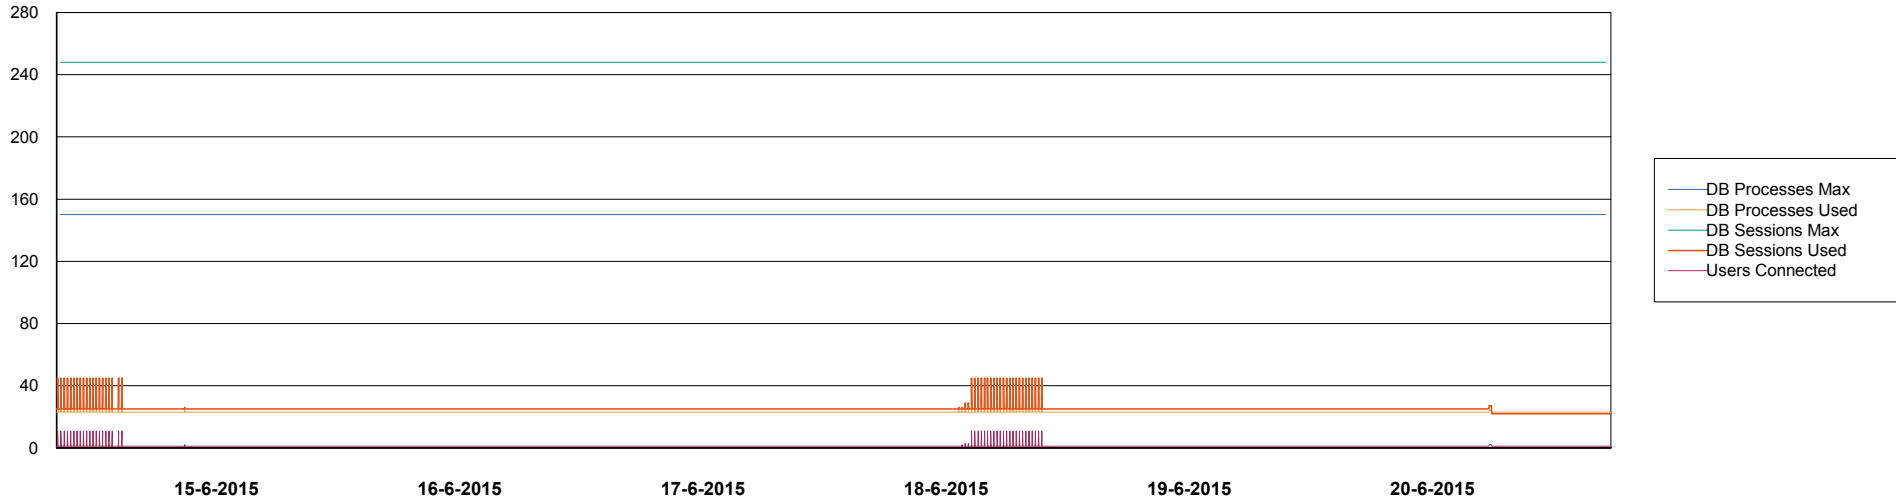

# Weekly SLA Customer Report

Customer BOH\_Production  
Database ID 55

DATABASE PERFORMANCE BOHDB\_Production

# Weekly SLA Customer Report

Customer BOH\_Production  
Database ID 55

DATABASE PERFORMANCE BOHDB\_Standby