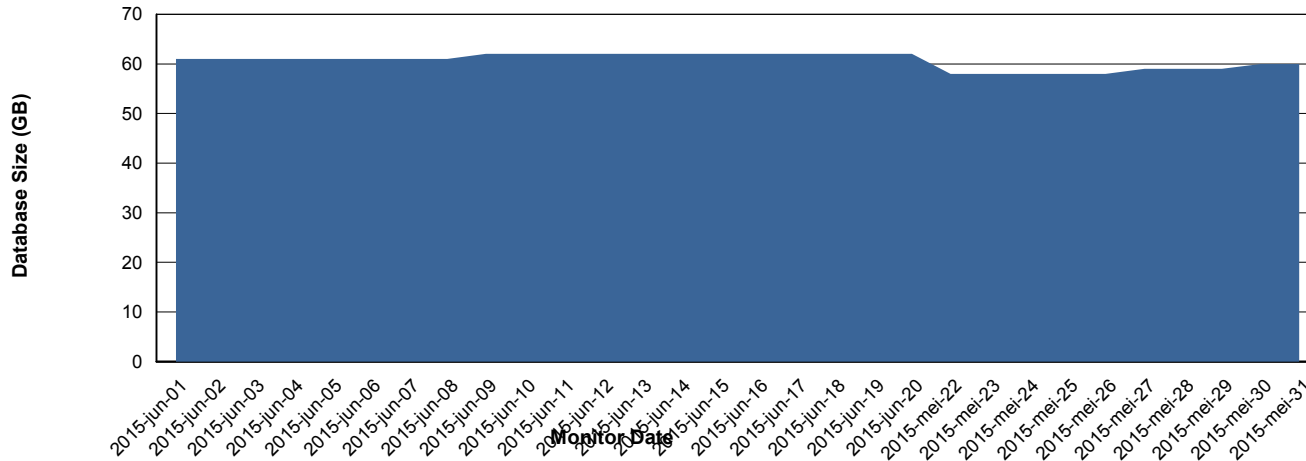

Weekly SLA Customer Report

Customer BOH_Production
Database ID 55

=====
DATABASE SIZE BOHDB_Production
=====

Database growth over last month

=====
DATABASE TABLESPACES BOHDB_Production
=====

TOTAL DATABASE SIZE PER TABLESPACE

Date	Tablespace Name	Filesize (Gb)	Usedsize (Gb)	Percentage free
20-6-2015	ABSDATA	33	25	24
	INDX	48	36	25
19-6-2015	ABSDATA	33	25	24
	INDX	48	36	25
18-6-2015	ABSDATA	33	25	24
	INDX	48	35	27
17-6-2015	ABSDATA	33	25	24
	INDX	48	35	27
16-6-2015	ABSDATA	33	25	24
	INDX	48	35	27
15-6-2015	ABSDATA	33	25	24
	INDX	48	35	27
14-6-2015	ABSDATA	28	25	11
	INDX	44	35	20