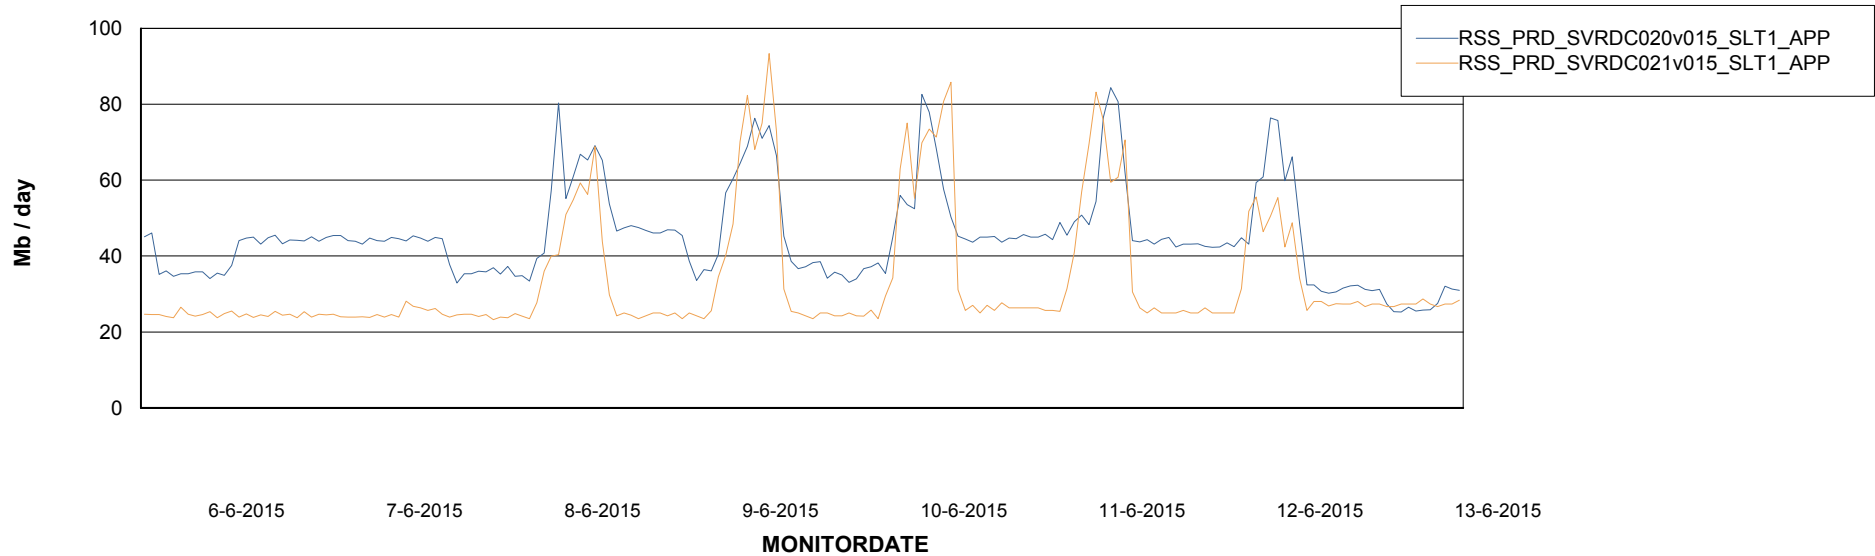

Avg memory used per ABS Server Service