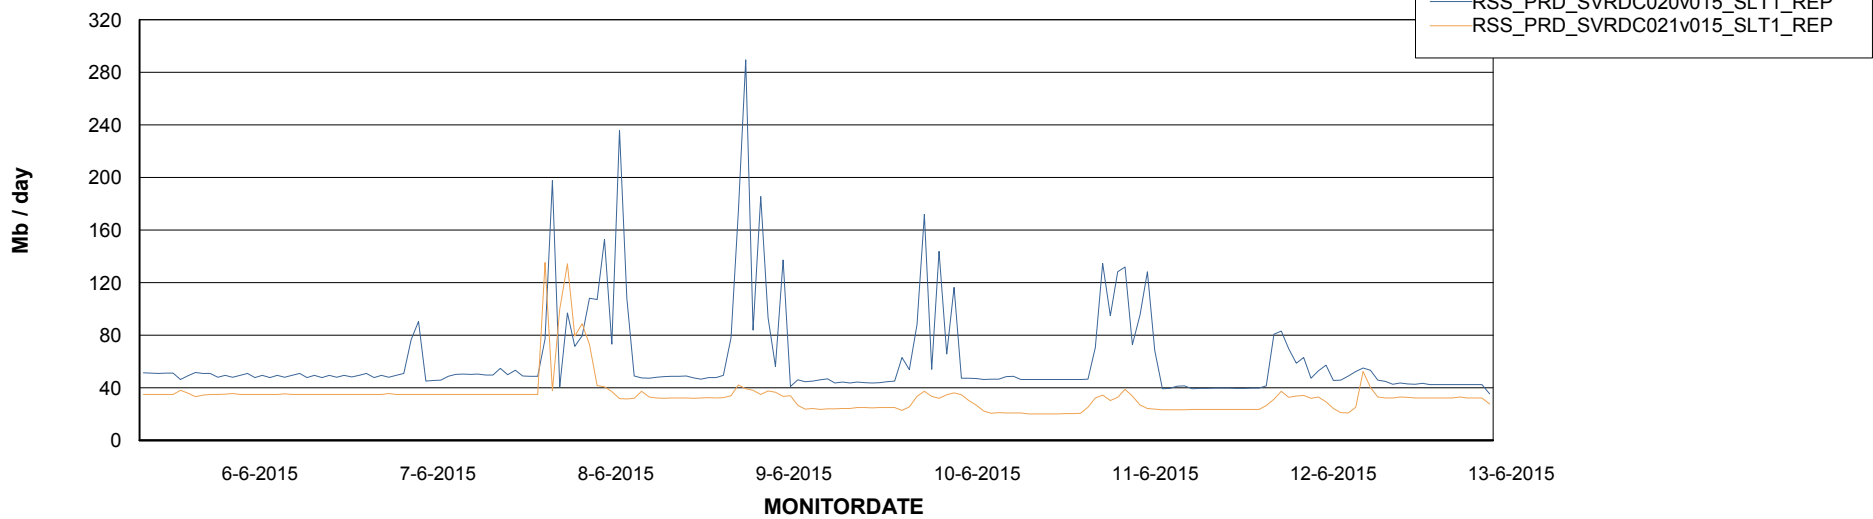

Avg memory used per ReportServer Service