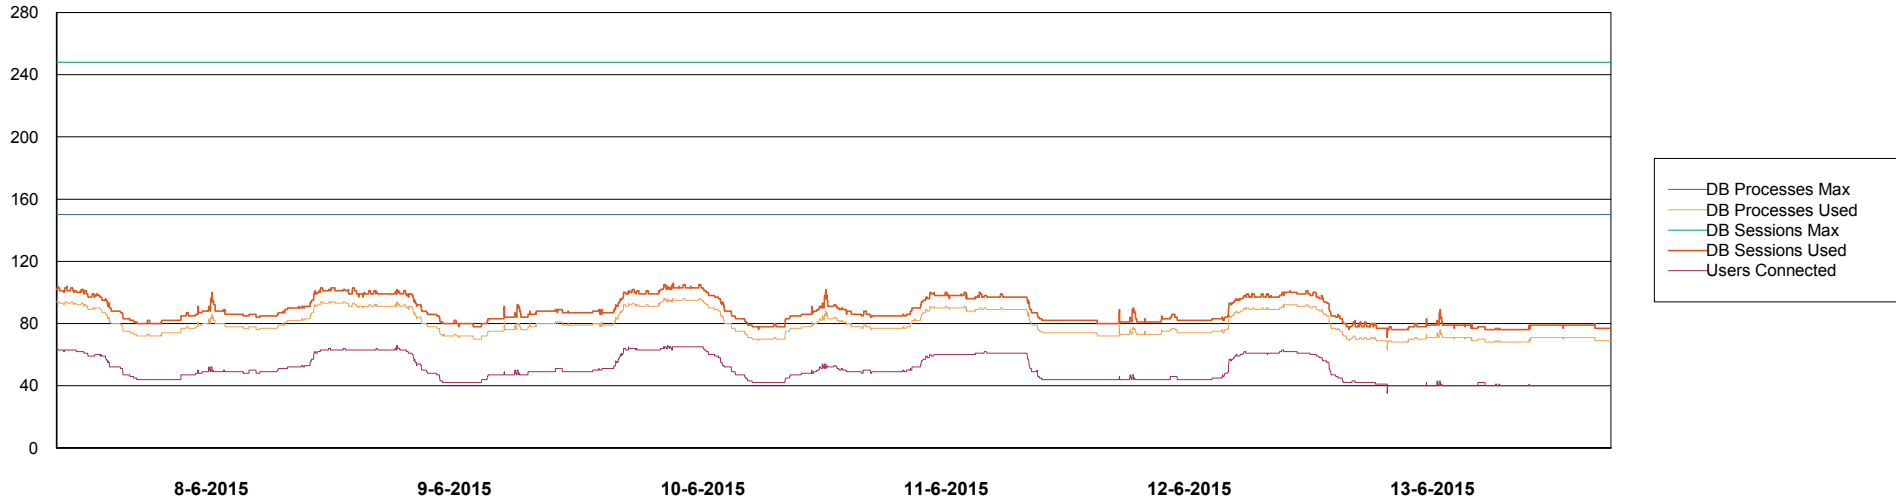

Weekly SLA Customer Report

Customer RSS Production
Database ID 52

HARDDISK USAGE RSS_PRD_SVRDC191v016

	Total disk space on C (GB)	Free disk space on C (GB)	Total disk space on D (GB)	Free disk space on D (GB)
13-6-2015	40	9	200	136
12-6-2015	40	9	200	136
11-6-2015	40	9	200	136
10-6-2015	40	9	200	136
9-6-2015	40	9	200	136
8-6-2015	40	9	200	136
7-6-2015	40	9	200	136

Weekly SLA Customer Report

Customer RSS Production
Database ID 52

DATABASE PERFORMANCE RSSDB_Production