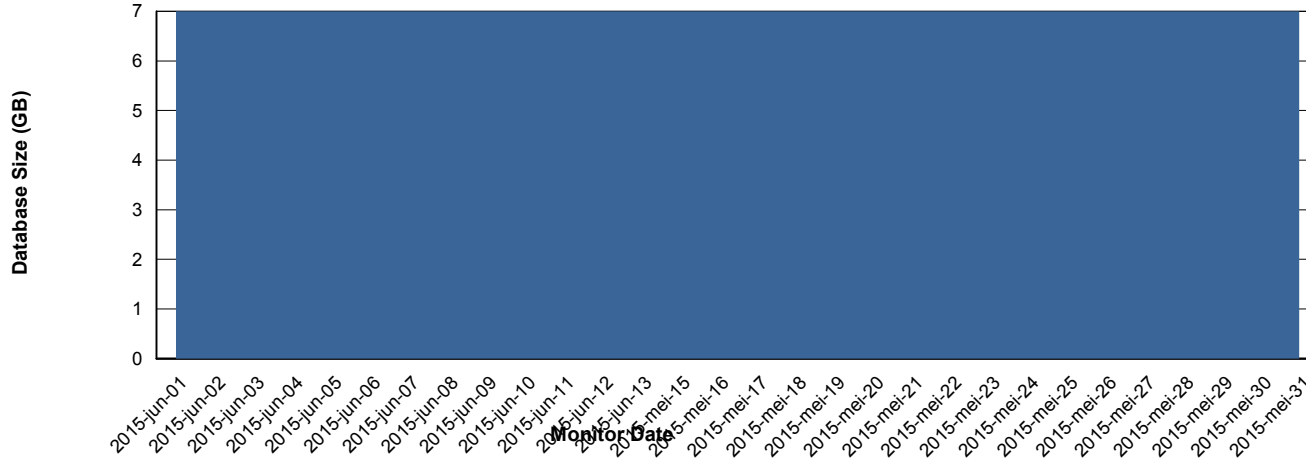

Weekly SLA Customer Report

Customer RSS Production
Database ID 52

=====
DATABASE SIZE RSSDB_Production
=====

Database growth over last month

=====
DATABASE TABLESPACES RSSDB_Production
=====

TOTAL DATABASE SIZE PER TABLESPACE

Date	Tablespace Name	Filesize (Gb)	Usedsize (Gb)	Percentage free
13-6-2015	ABSDATA	2	1	50
	INDX	4	2	50
12-6-2015	ABSDATA	2	1	50
	INDX	4	2	50
11-6-2015	ABSDATA	2	1	50
	INDX	4	2	50
10-6-2015	ABSDATA	2	1	50
	INDX	4	2	50
9-6-2015	ABSDATA	2	1	50
	INDX	4	2	50
8-6-2015	ABSDATA	2	1	50
	INDX	4	2	50
7-6-2015	ABSDATA	2	1	50
	INDX	4	2	50