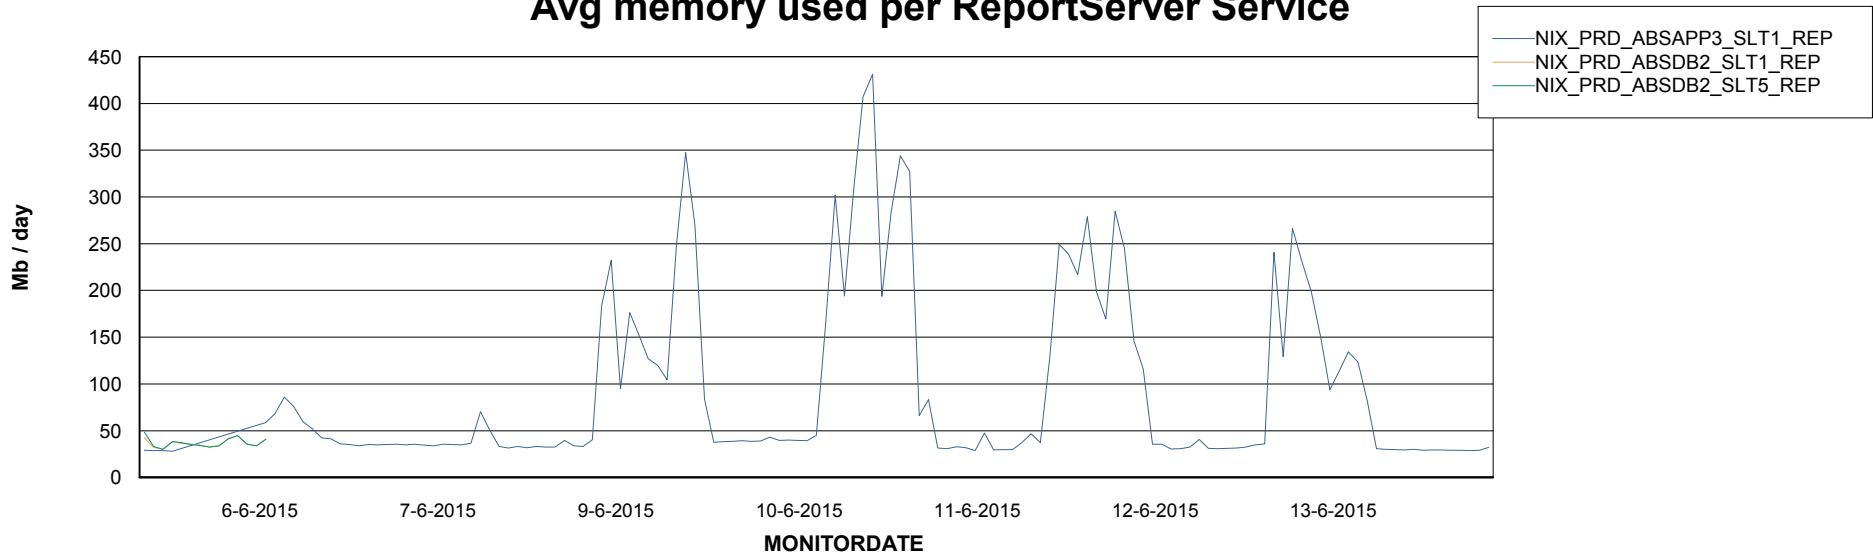

Avg memory used per ReportServer Service