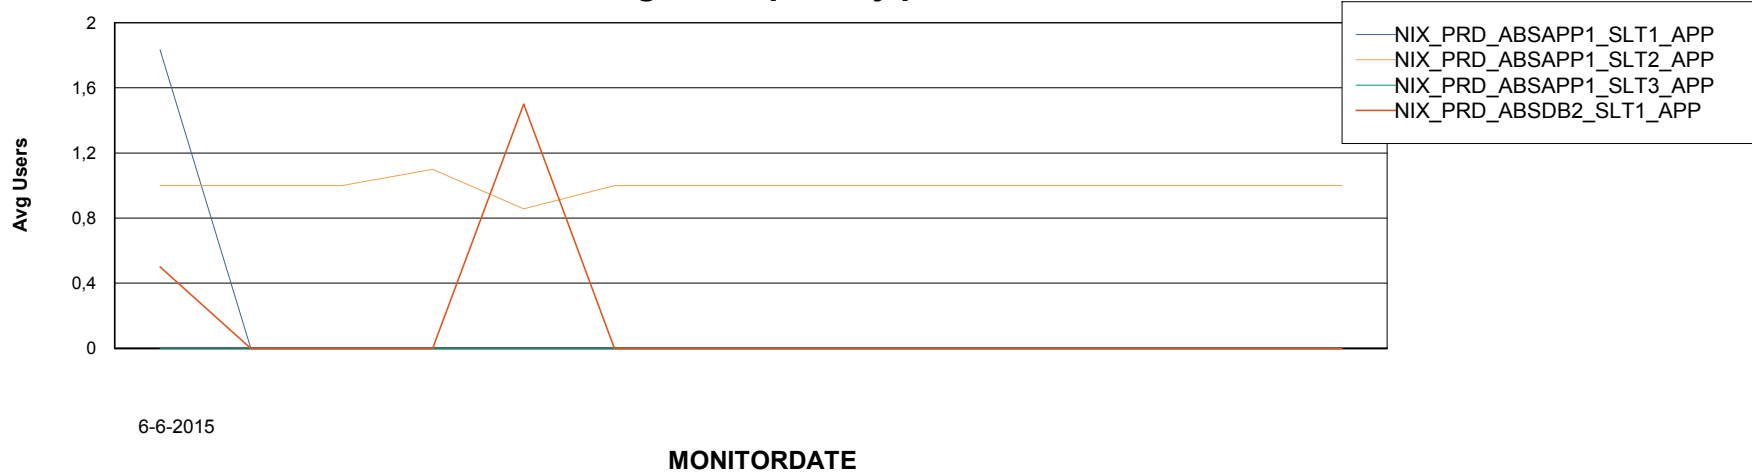

Weekly SLA Customer Report

Customer NIX_Production
Database ID 51

=====
ABSolute Application Server Services
=====

Avg users per day per ABS server