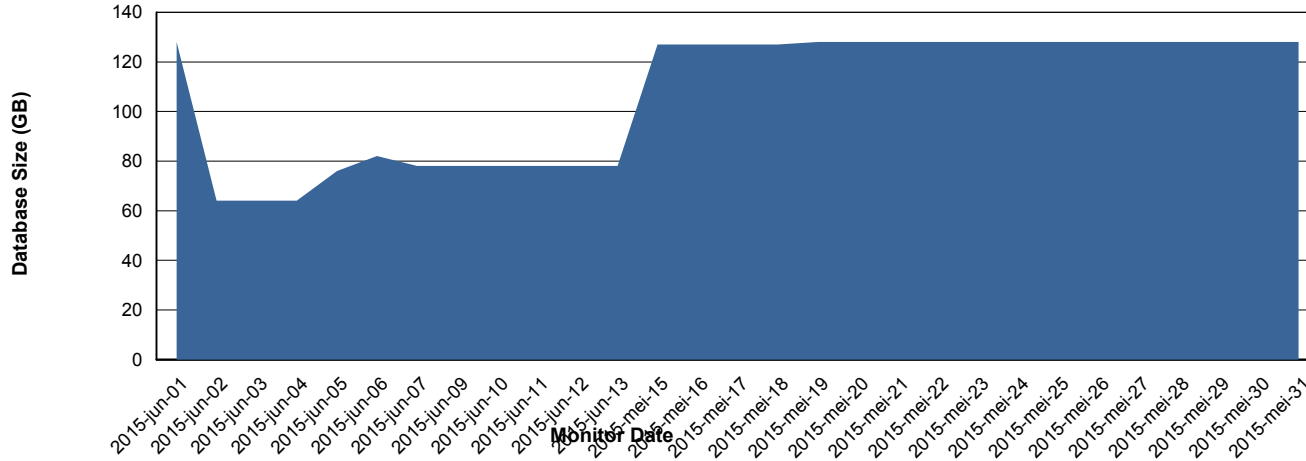

Weekly SLA Customer Report

Customer NIX_Production
Database ID 51

DATABASE PERFORMANCE NIXDB_Production

Weekly SLA Customer Report

Customer NIX_Production
 Database ID 51

=====
 DATABASE SIZE NIXDB_Production_old
 =====

Database growth over last month

=====
 DATABASE TABLESPACES NIXDB_Production
 =====

TOTAL DATABASE SIZE PER TABLESPACE

Date	Tablespace Name	Filesize (Gb)	Usedsize (Gb)	Percentage free
13-6-2015	ABSDATA	50	31	38
	INDX	100	46	54
12-6-2015	ABSDATA	50	31	38
	INDX	100	46	54
11-6-2015	ABSDATA	50	31	38
	INDX	100	46	54
10-6-2015	ABSDATA	50	31	38
	INDX	100	45	55
9-6-2015	ABSDATA	50	31	38
	INDX	100	45	55
7-6-2015	ABSDATA	50	31	38
	INDX	100	45	55