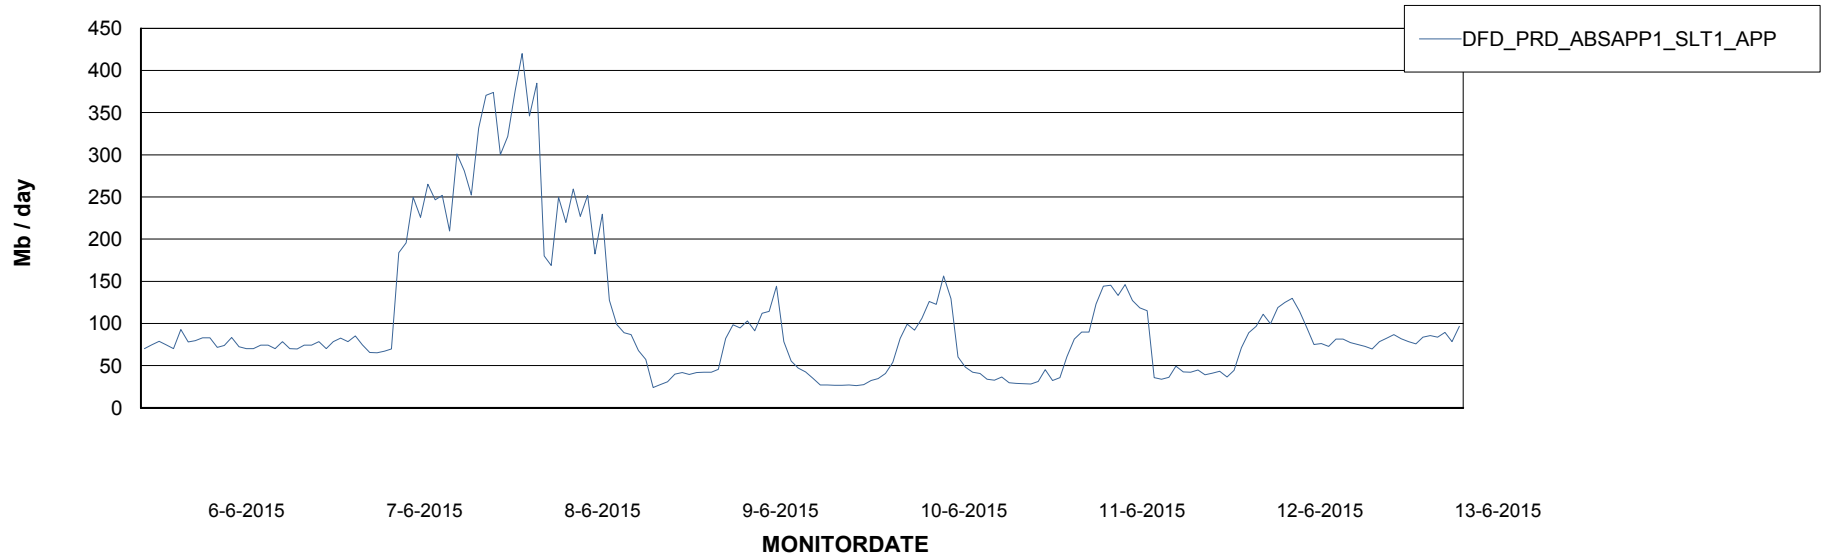

Avg memory used per ABS Server Service