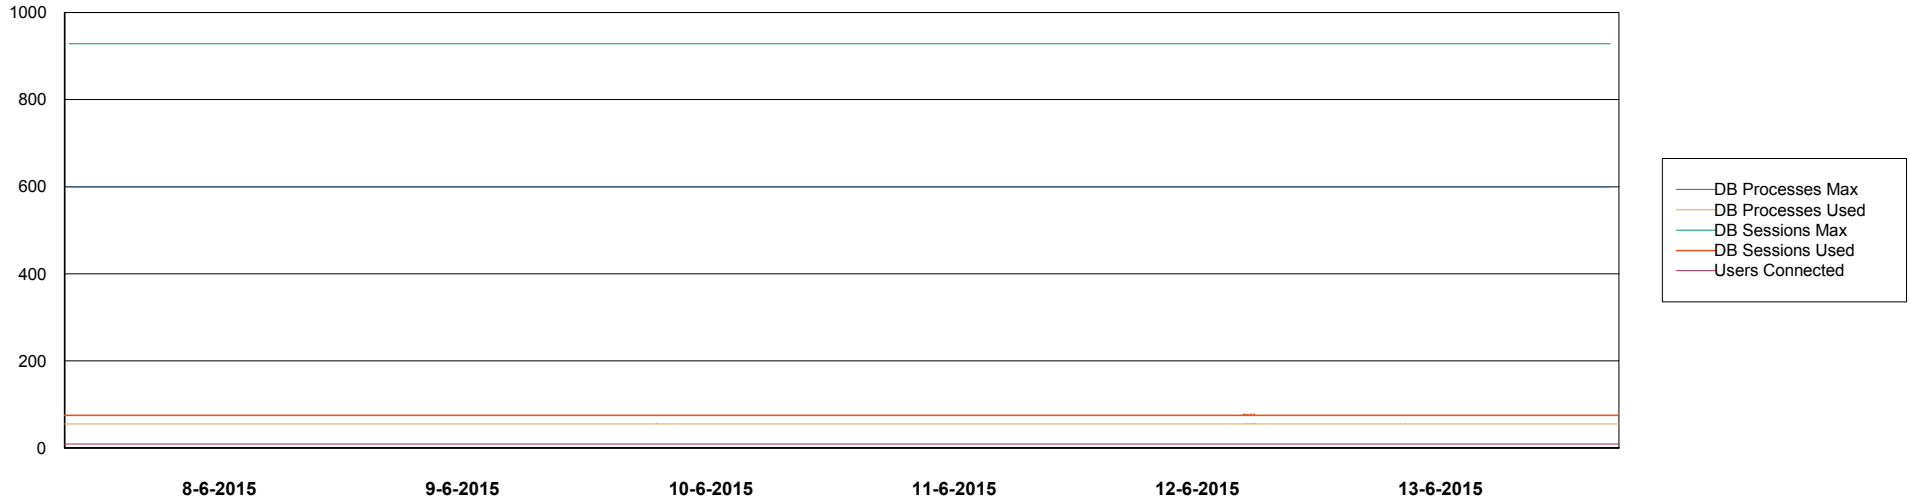

Weekly SLA Customer Report

Customer DFD Production
Database ID 39

DATABASE PERFORMANCE DFDDB_Production

Weekly SLA Customer Report

Customer DFD Production
Database ID 39

DATABASE PERFORMANCE DFDDB_Standby

Weekly SLA Customer Report

Customer DFD Production
Database ID 39

DATABASE PERFORMANCE

DFDDBBI_Production

Weekly SLA Customer Report

Customer DFD Production
Database ID 39

=====
DATABASE SIZE DFDDDB_Production
=====

Database growth over last month