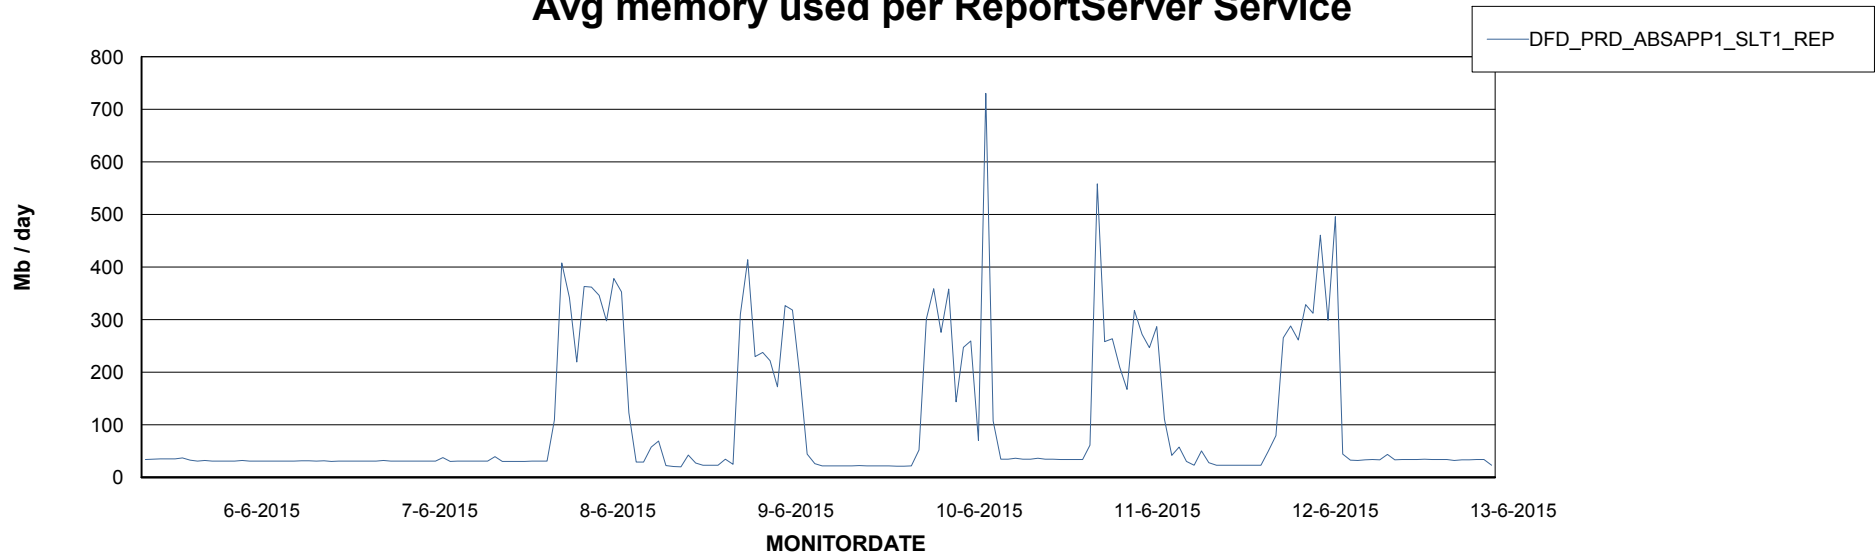

Customer DFD Production
Database ID 39

=====
ABSolute Application ReportServer Services
=====

Disaster per ReportServer

Avg memory used per ReportServer Service

Weekly SLA Customer Report

Customer DFD Production
Database ID 39