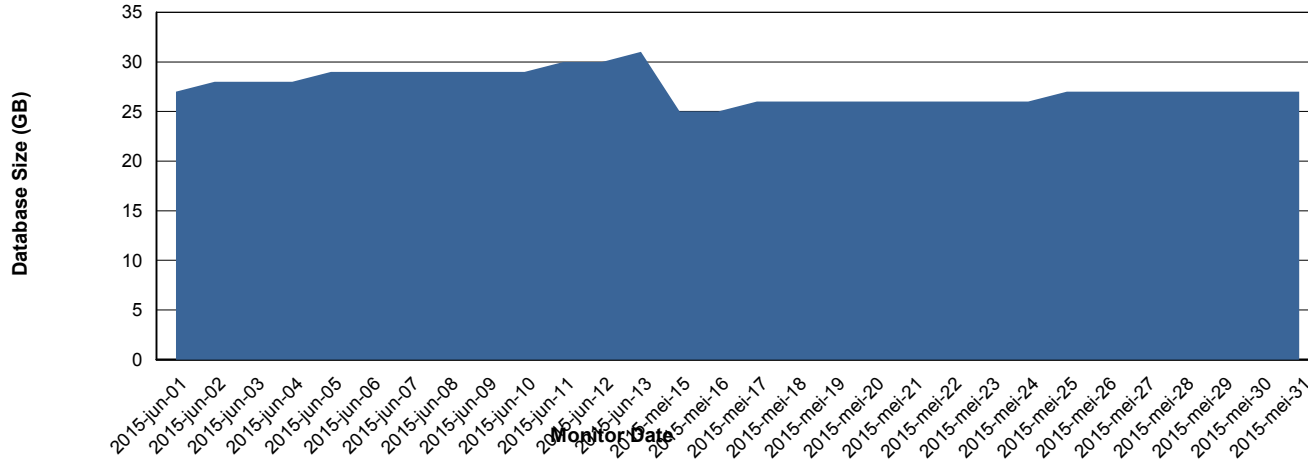

Customer DFD Production
Database ID 39

DATABASE PERFORMANCE

DFDDBBI_Production

Weekly SLA Customer Report

Customer DFD Production
Database ID 39

=====
DATABASE SIZE DFDDDB_Production
=====

Database growth over last month