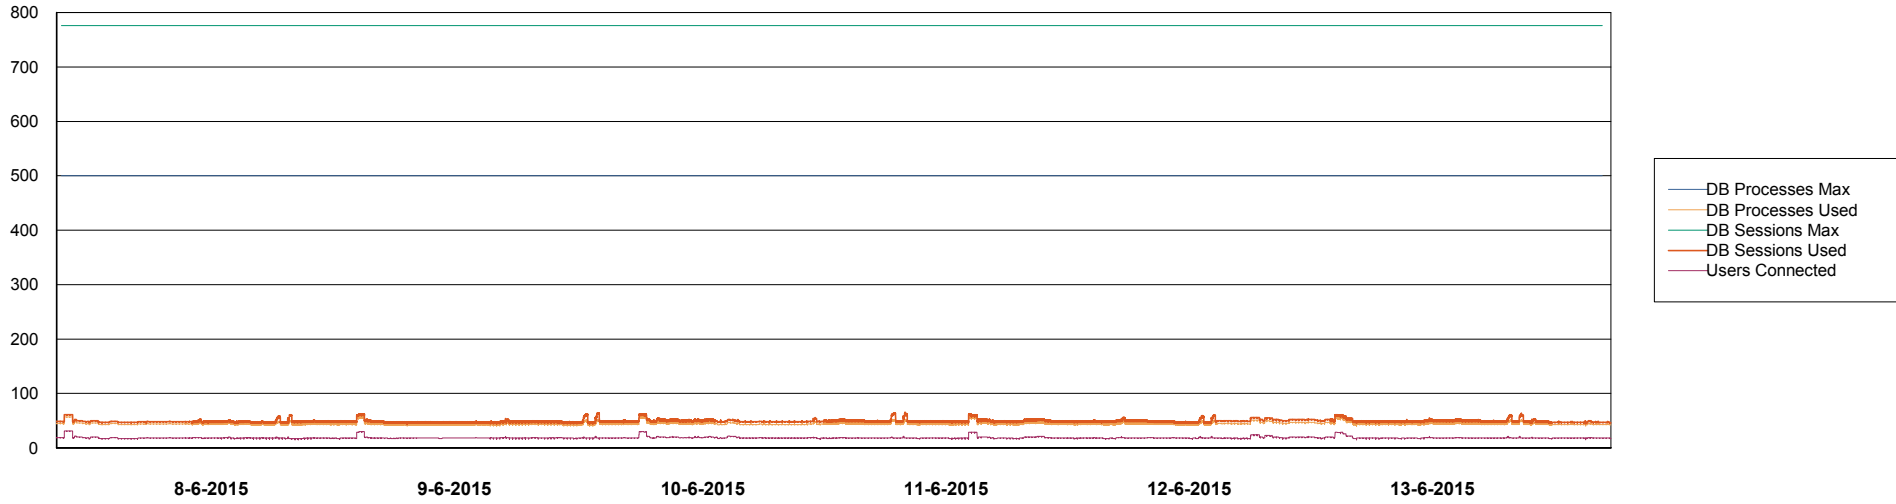

Weekly SLA Customer Report

Customer DFD Production
Database ID 39

DATABASE PERFORMANCE DFDDB_Production

Weekly SLA Customer Report

Customer DFD Production
Database ID 39

DATABASE PERFORMANCE DFDDB_Standby

Weekly SLA Customer Report

Customer DFD Production
Database ID 39

DATABASE PERFORMANCE

DFDDBBI_Production

Weekly SLA Customer Report

Customer DFD Production
Database ID 39

=====
DATABASE SIZE DFDDDB_Production
=====

Database growth over last month