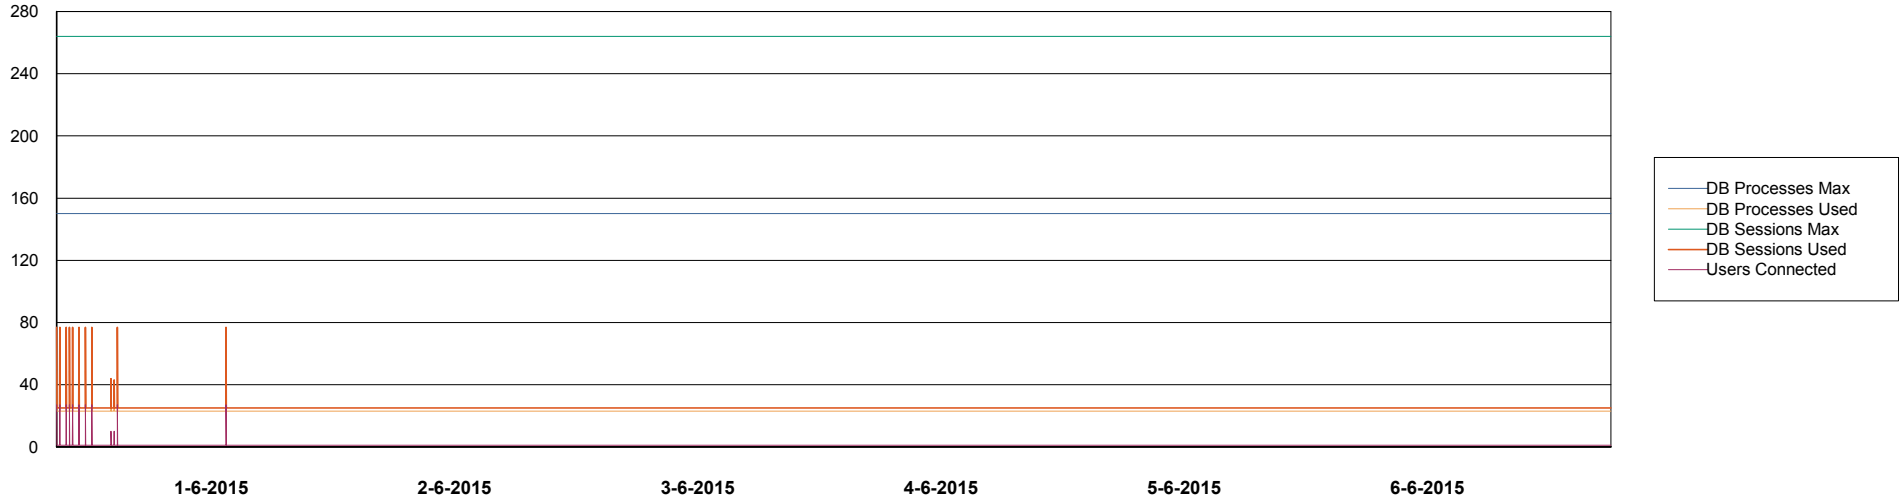

Weekly SLA Customer Report

Customer FIS_Production
Database ID 46

DATABASE PERFORMANCE FISDB_Production

- DB Processes Max
- DB Processes Used
- DB Sessions Max
- DB Sessions Used
- Users Connected

- Session Active

Weekly SLA Customer Report

Customer FIS_Production
Database ID 46

=====
DATABASE PERFORMANCE FISDB_Standby
=====

Weekly SLA Customer Report

Customer FIS_Production
 Database ID 46

=====
 DATABASE SIZE FISDB_Production
 =====