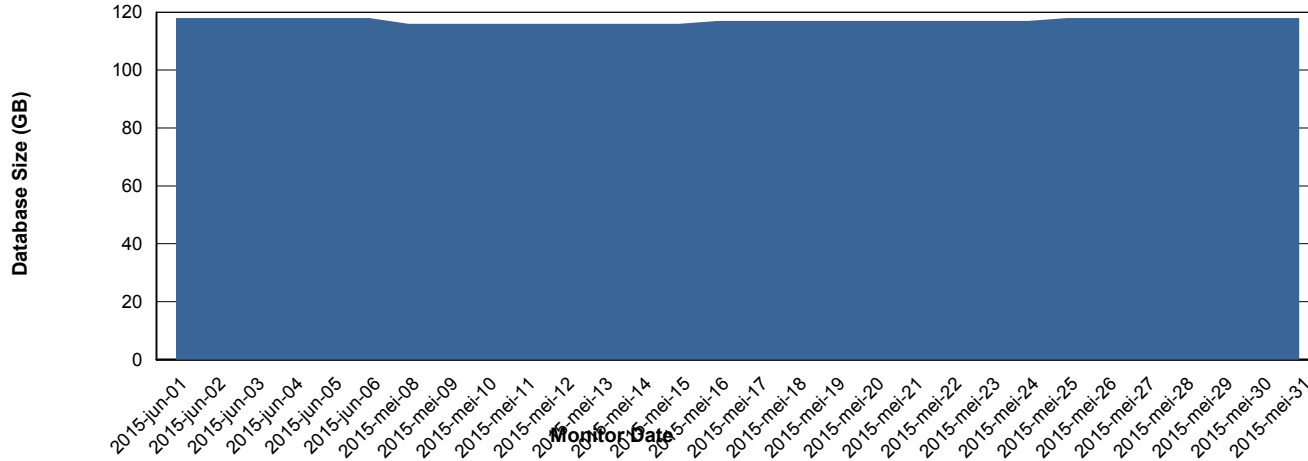

Weekly SLA Customer Report

Customer FIS_Production
Database ID 46

=====
DATABASE PERFORMANCE FISDB_Standby
=====

Weekly SLA Customer Report

Customer FIS_Production
 Database ID 46

=====
 DATABASE SIZE FISDB_Production
 =====

Database growth over last month

=====
 DATABASE TABLESPACES FISDB_Production
 =====

TOTAL DATABASE SIZE PER TABLESPACE

Date	Tablespace Name	Filesize (Gb)	Usedsize (Gb)	Percentage free
6-6-2015	ABSDATA	62	50	19
	INDX	79	66	16
5-6-2015	ABSDATA	62	50	19
	INDX	79	66	16
4-6-2015	ABSDATA	62	50	19
	INDX	79	66	16
3-6-2015	ABSDATA	62	50	19
	INDX	79	66	16
2-6-2015	ABSDATA	62	50	19
	INDX	79	66	16
1-6-2015	ABSDATA	62	50	19
	INDX	79	66	16
31-5-2015	ABSDATA	62	50	19
	INDX	79	66	16