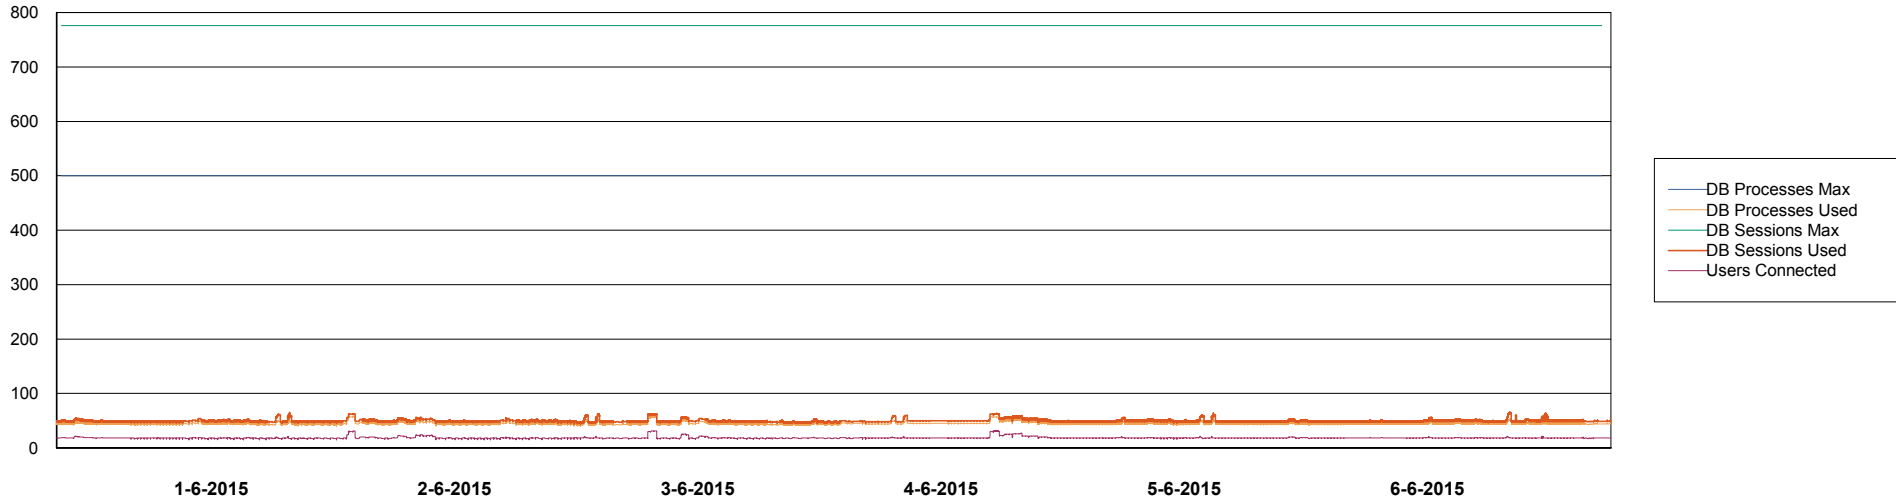

DATABASE PERFORMANCE

DFDDBBI_Production