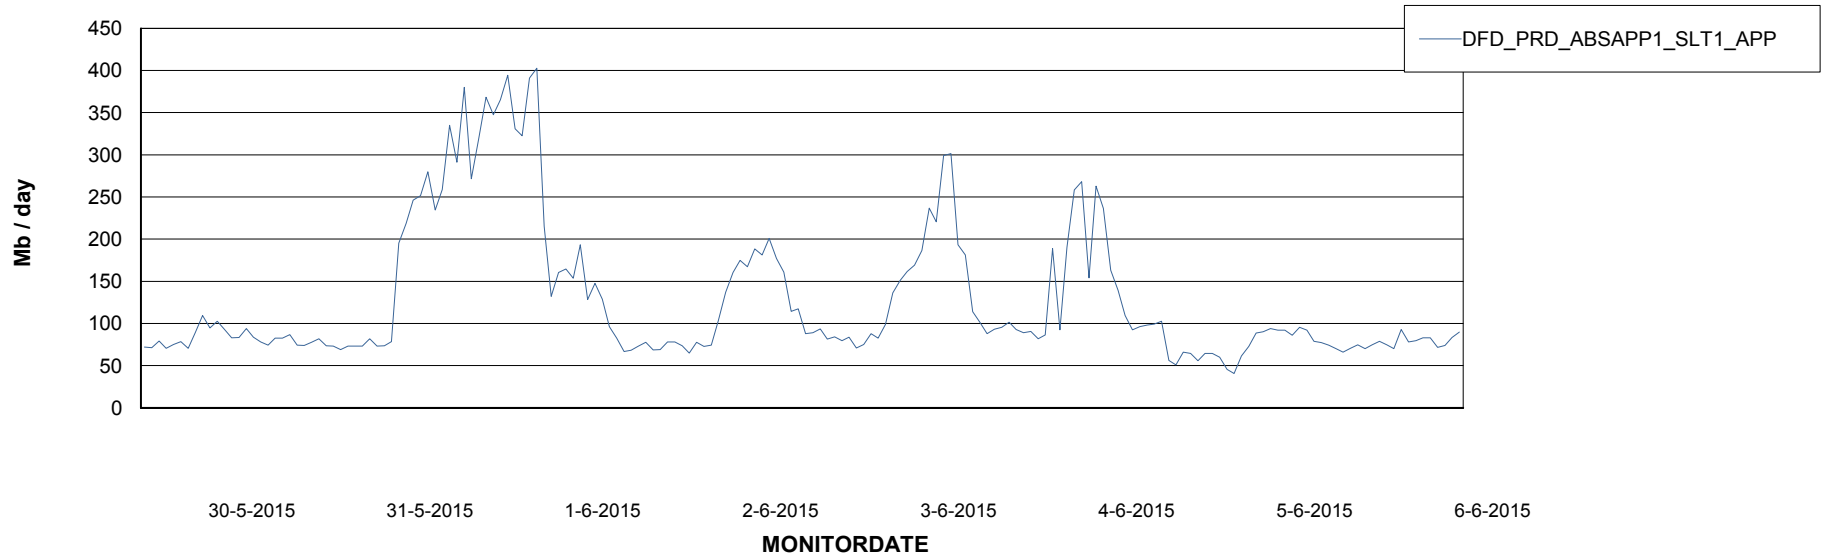

Avg memory used per ABS Server Service