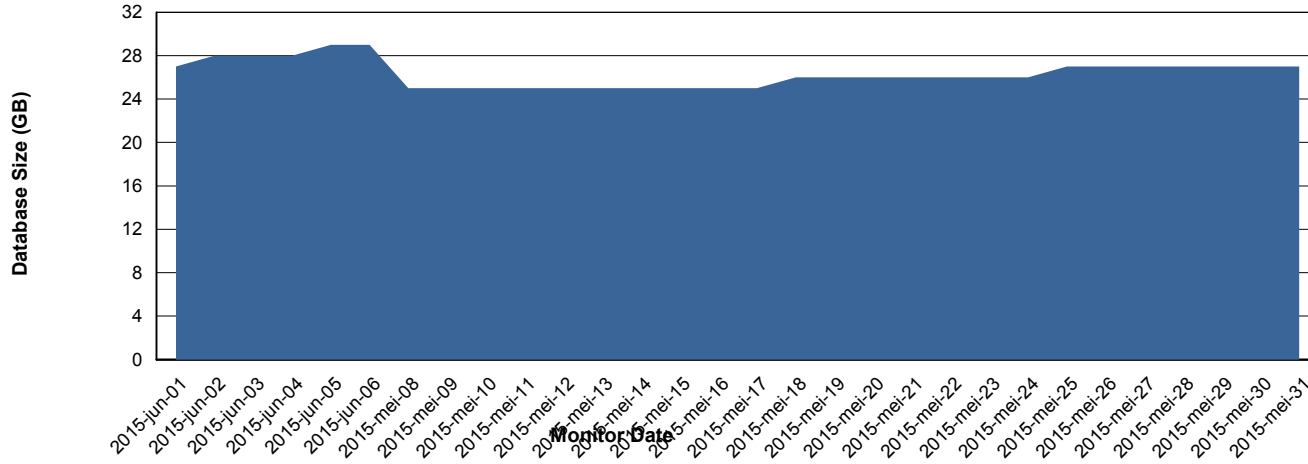

Database growth over last month