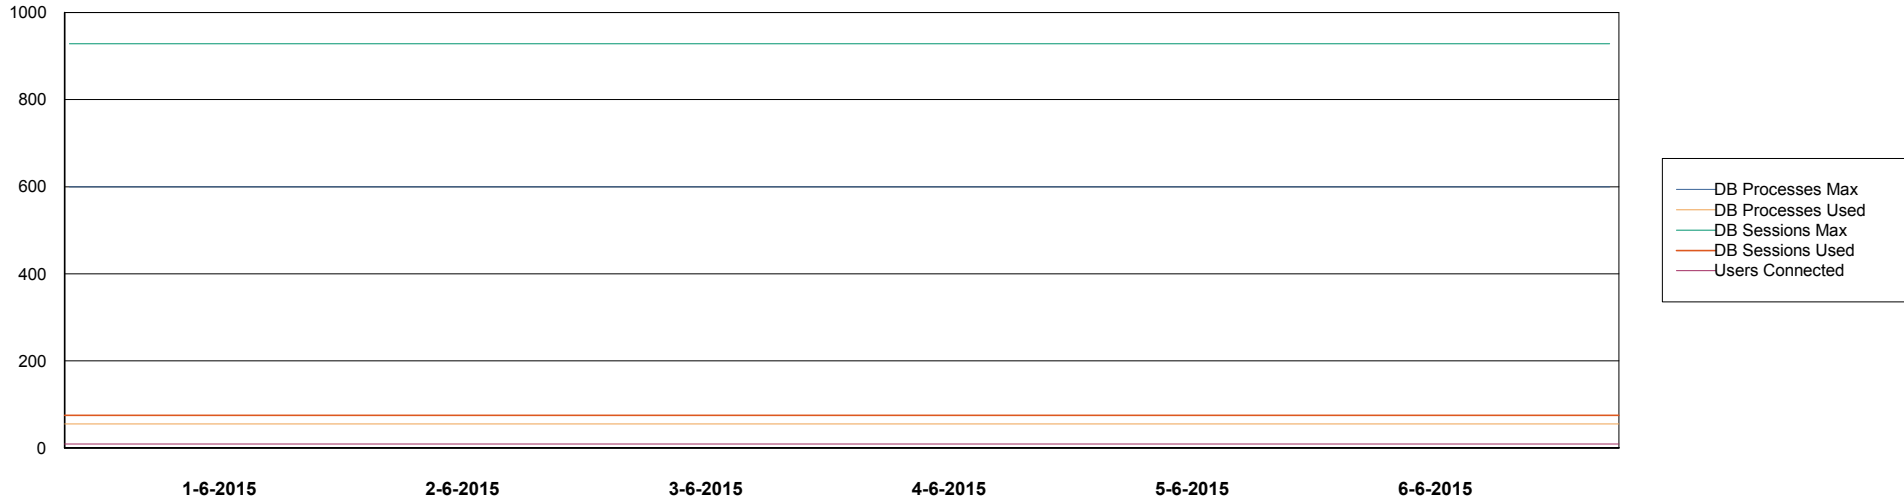

Weekly SLA Customer Report

Customer DFD Production
Database ID 39

DATABASE PERFORMANCE DFDDDB_Production

Weekly SLA Customer Report

Customer DFD Production
Database ID 39

DATABASE PERFORMANCE DFDDB_Standby