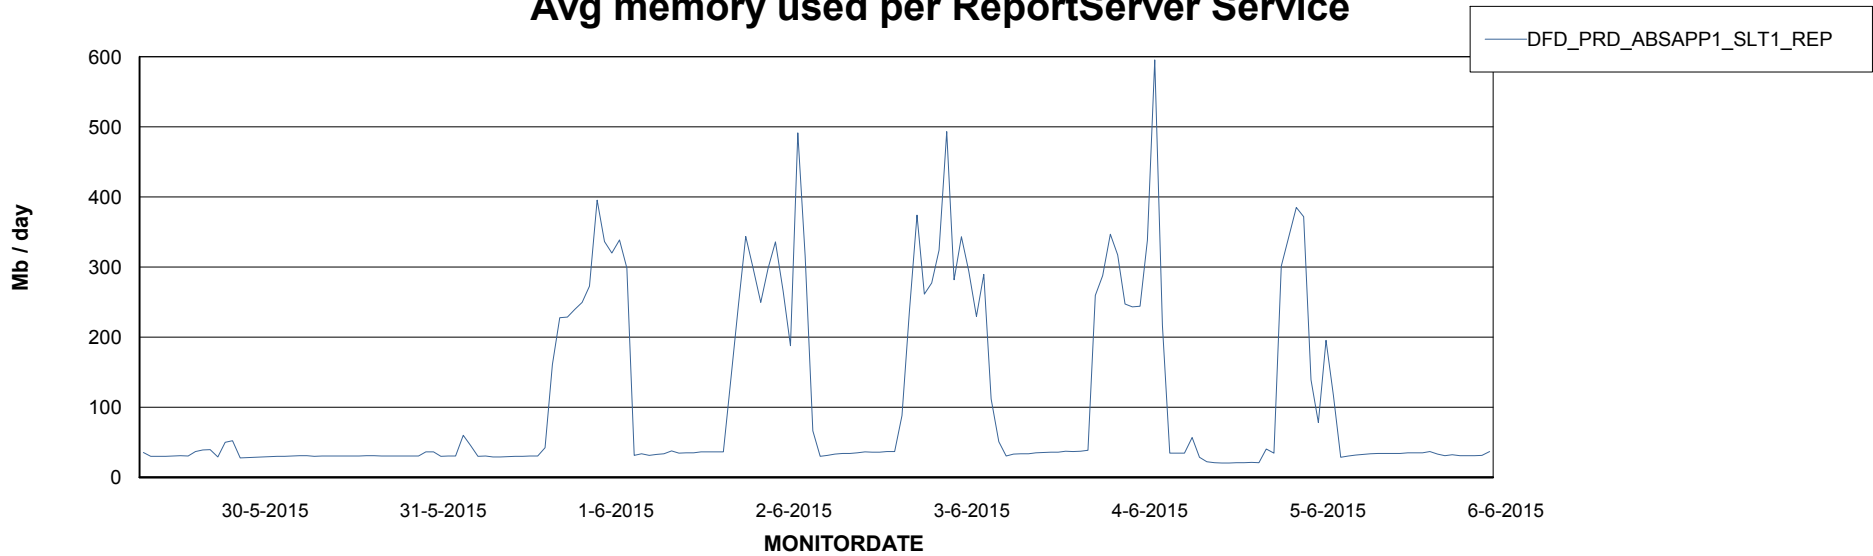

Customer DFD Production
Database ID 39

=====
ABSolute Application ReportServer Services
=====

Disaster per ReportServer

Avg memory used per ReportServer Service

Weekly SLA Customer Report

Customer DFD Production
Database ID 39