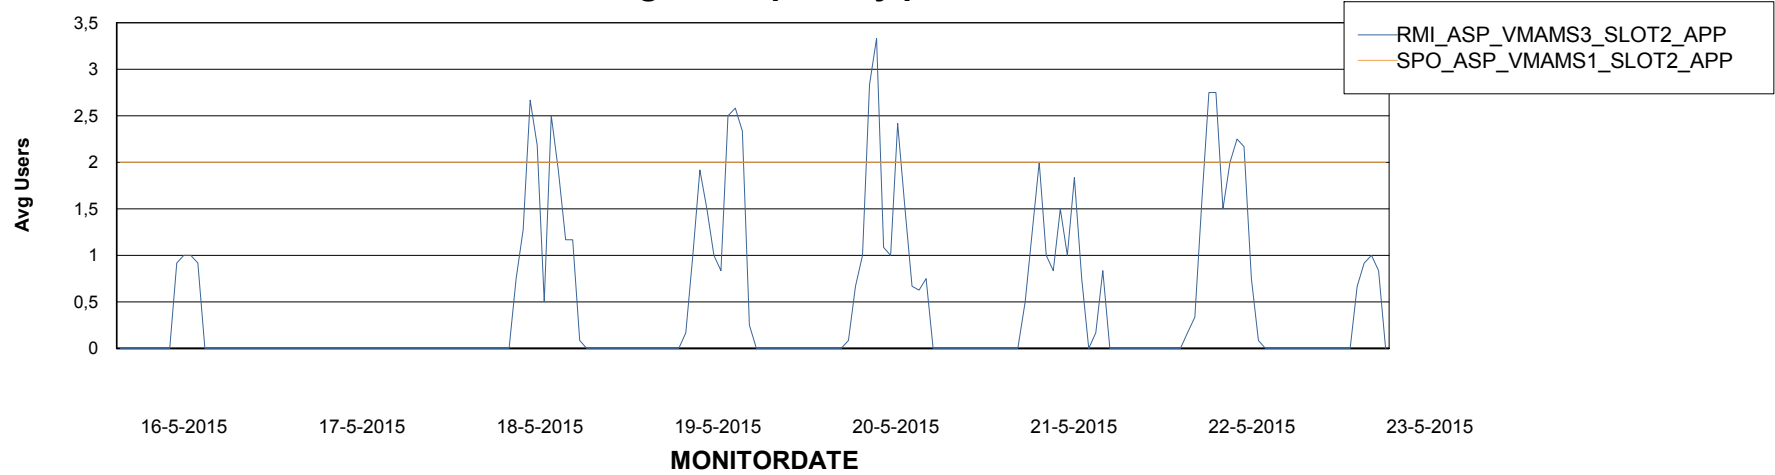

Weekly SLA Customer Report

Customer ABS ASP Production
Database ID 54

=====
ABSolute Application Server Services
=====

Avg users per day per ABS server