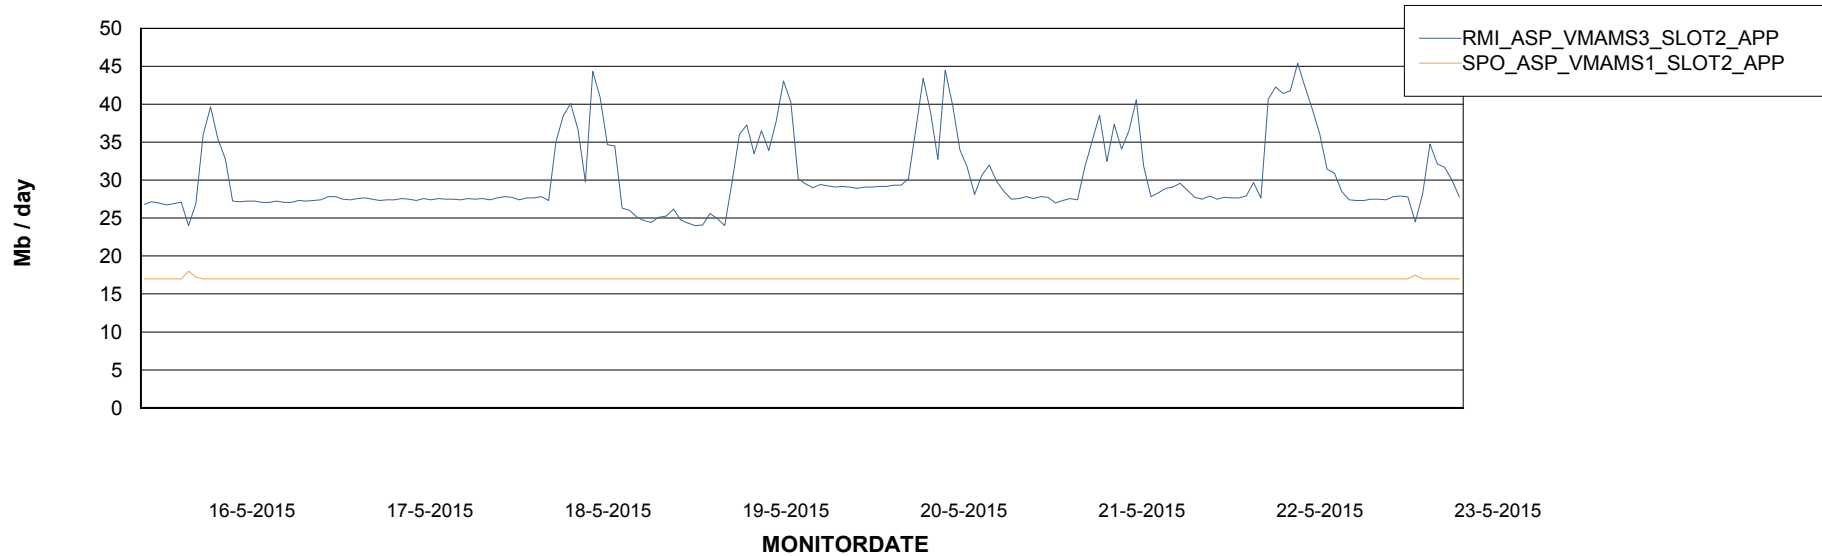

Avg memory used per ABS Server Service