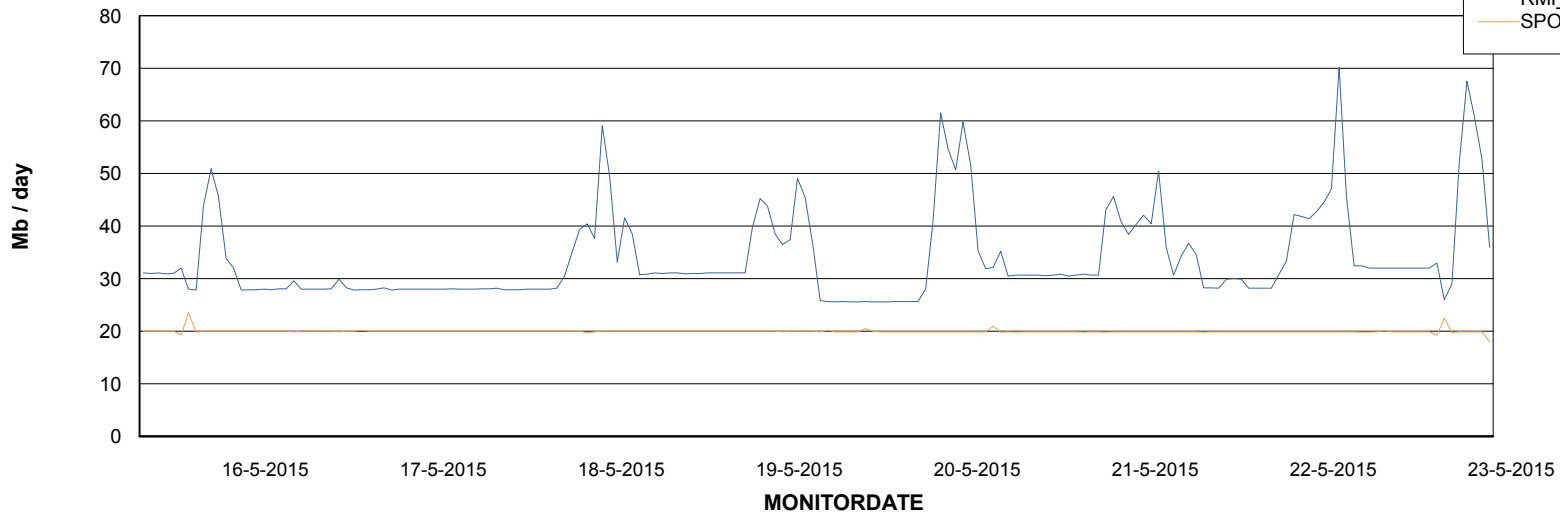

Avg memory used per ReportServer Service