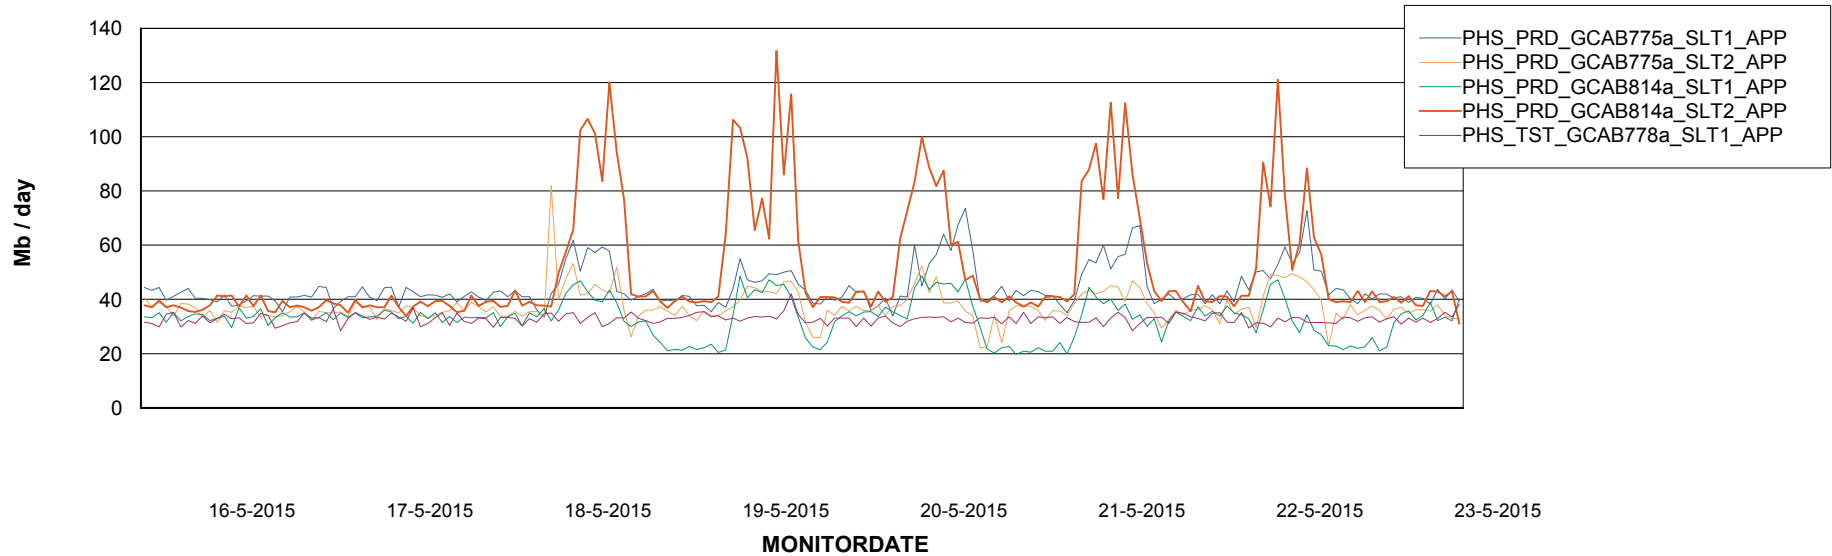

Weekly SLA Customer Report

Customer PHS_Production
Database ID 47

=====
STANDBY DATABASE HEALTH PHS_Production
=====

Recovery lag for last 7 days

Weekly SLA Customer Report

Customer PHS_Production
Database ID 47

ABSSolute Application Server Services

Disaster per ABS Server

Avg memory used per ABS Server Service

Weekly SLA Customer Report

Customer PHS_Production
Database ID 47

=====
ABSolute Application Server Services
=====