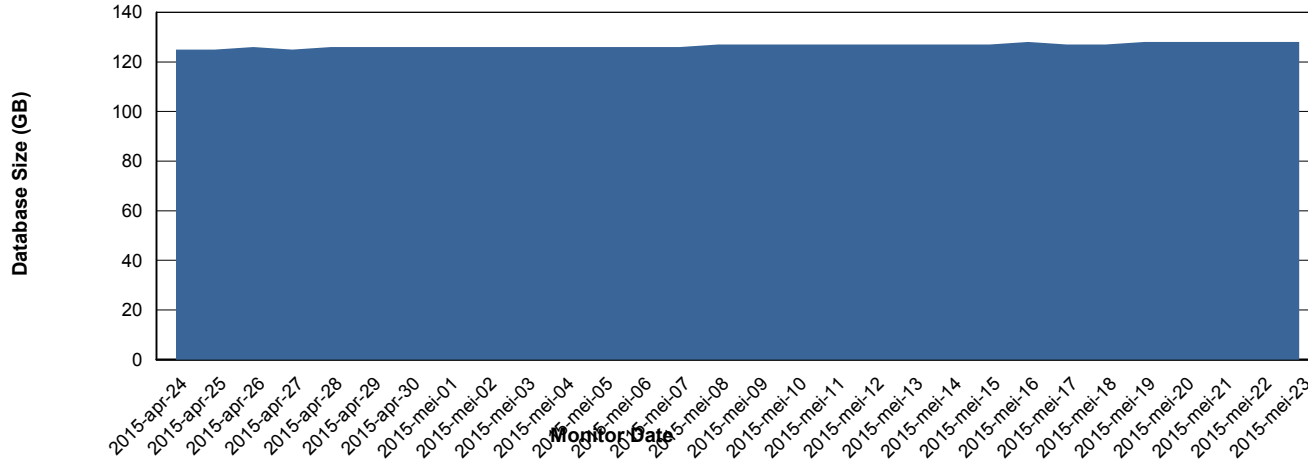

Database growth over last month