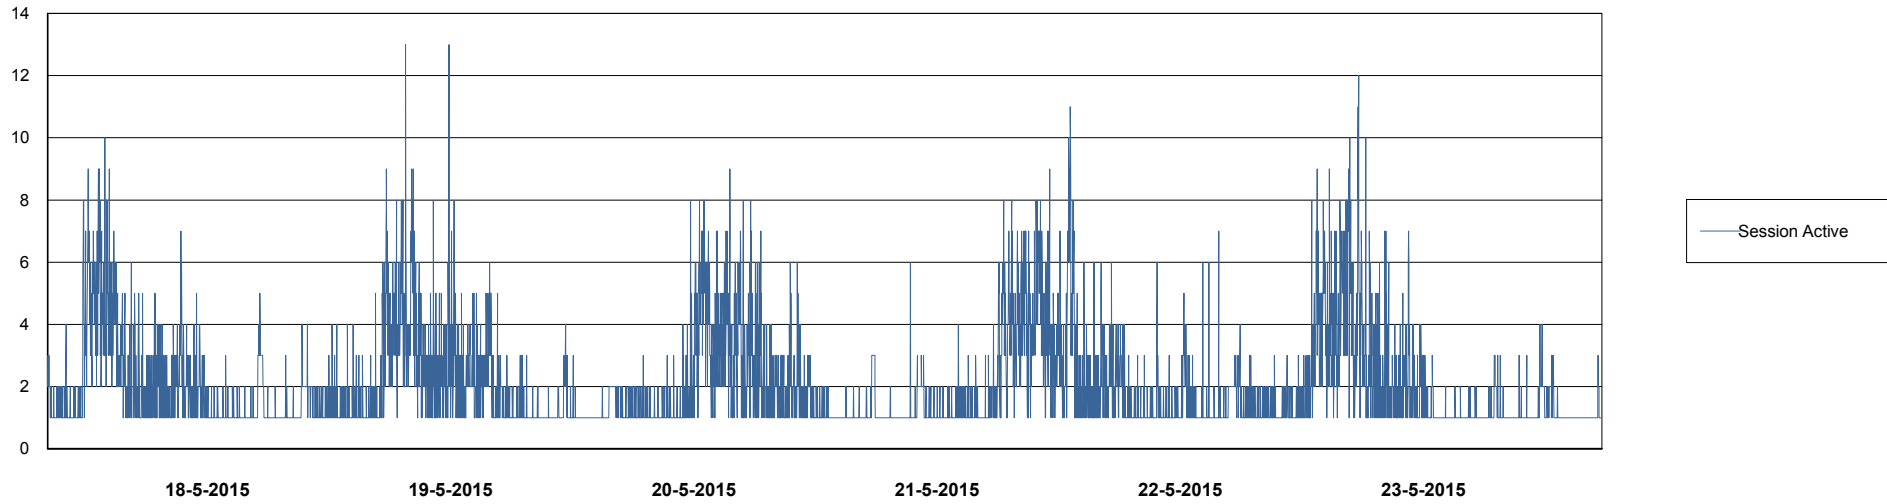

Weekly SLA Customer Report

Customer NIX_Production
Database ID 51

DATABASE PERFORMANCE NIXDB_BI

Weekly SLA Customer Report

Customer NIX_Production
Database ID 51

=====
DATABASE PERFORMANCE NIXDB_Production
=====

Weekly SLA Customer Report

Customer NIX_Production
Database ID 51

DATABASE PERFORMANCE NIXDB_Standby

Weekly SLA Customer Report

Customer NIX_Production
Database ID 51

=====
DATABASE SIZE NIXDB_Production
=====
=====