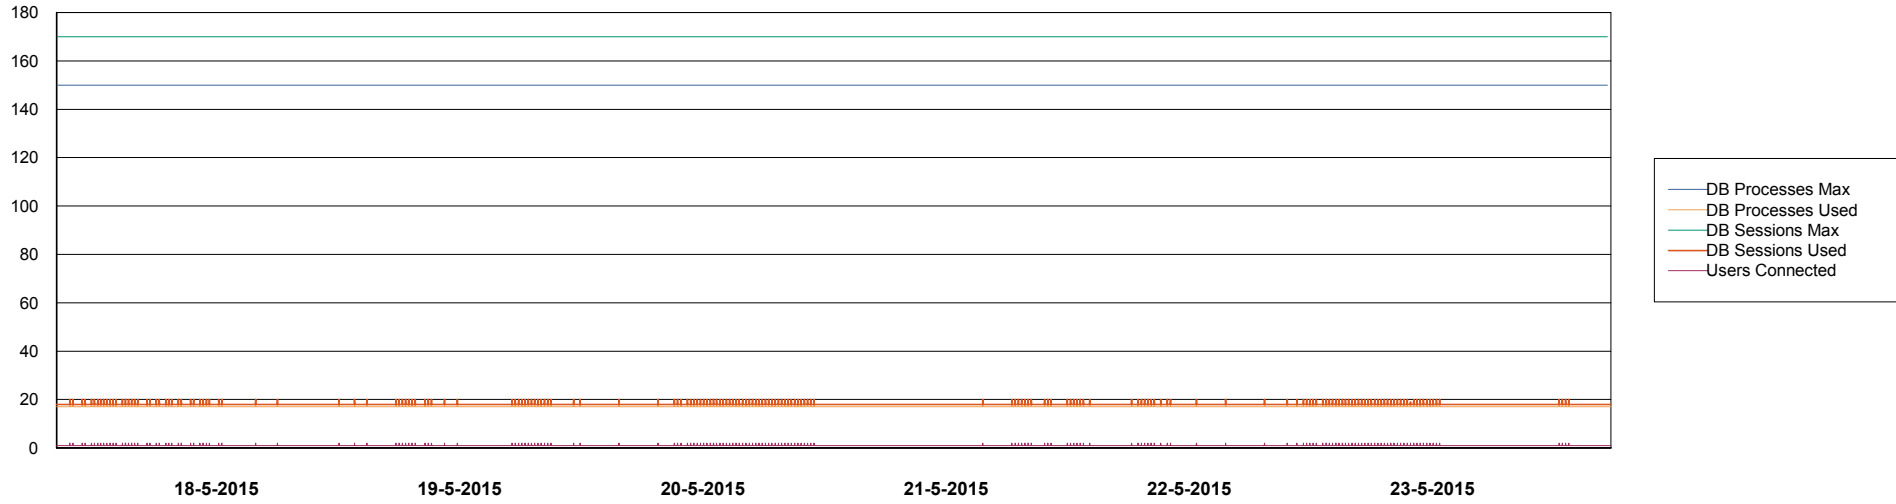

Weekly SLA Customer Report

Customer NIX_Production
Database ID 51

DATABASE PERFORMANCE NIXDB_BI

Weekly SLA Customer Report

Customer NIX_Production
Database ID 51

=====
DATABASE PERFORMANCE NIXDB_Production
=====

Weekly SLA Customer Report

Customer NIX_Production
Database ID 51

DATABASE PERFORMANCE NIXDB_Standby

Weekly SLA Customer Report

Customer NIX_Production
Database ID 51

=====
DATABASE SIZE NIXDB_Production
=====
=====