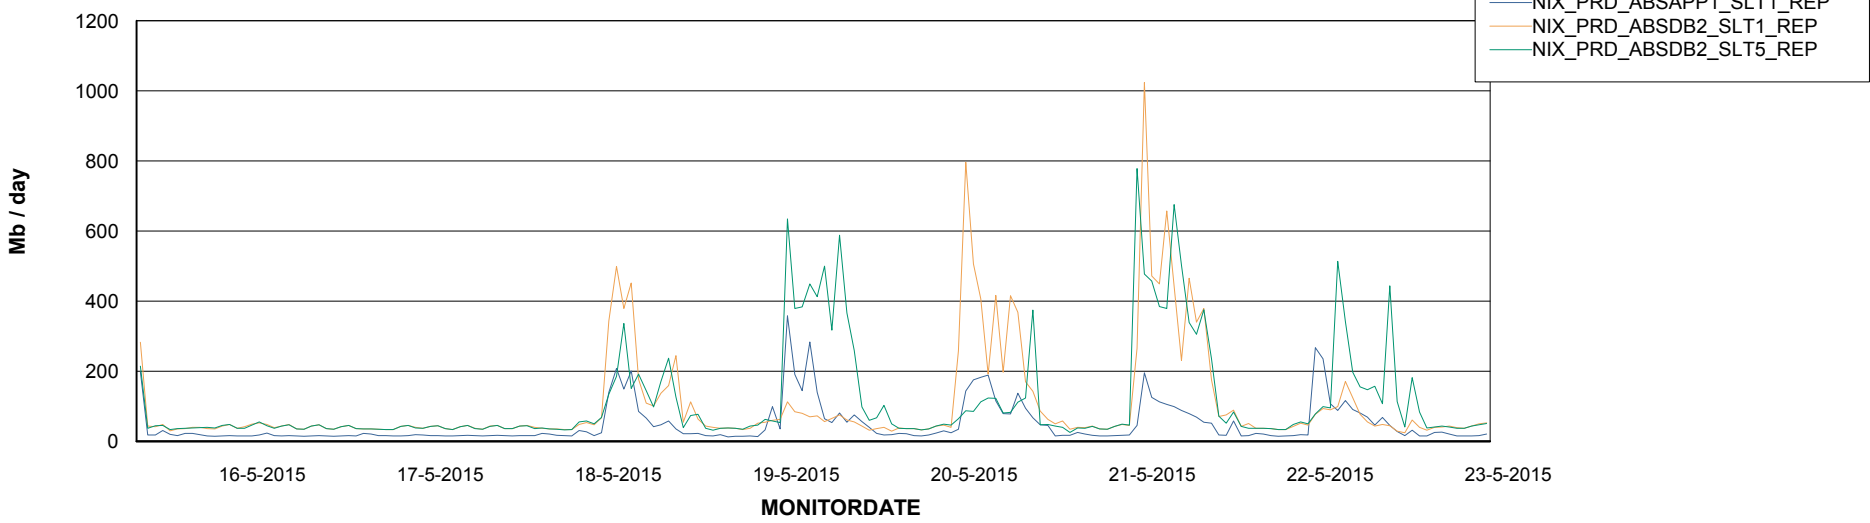

Customer NIX_Production
Database ID 51

=====
ABSolute Application ReportServer Services
=====

Disaster per ReportServer

Avg memory used per ReportServer Service

Weekly SLA Customer Report

Customer NIX_Production
Database ID 51