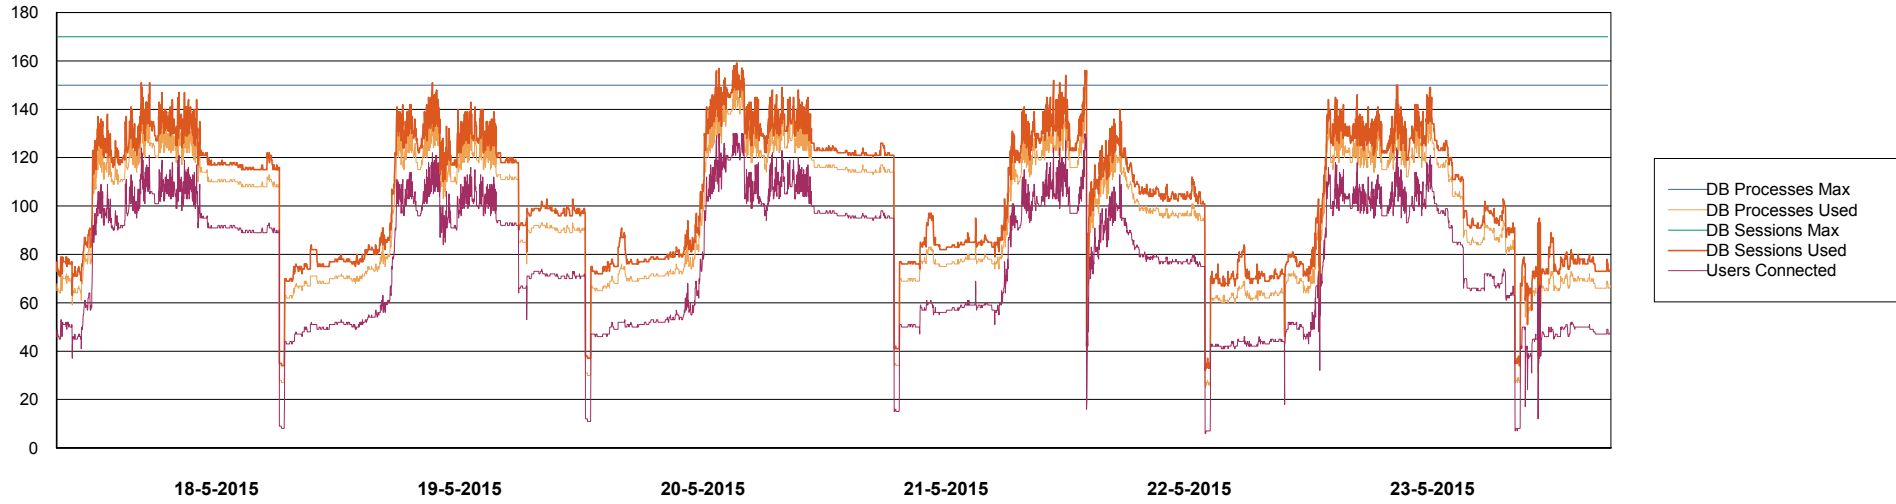

Weekly SLA Customer Report

Customer NIX_Production
Database ID 51

DATABASE PERFORMANCE NIXDB_BI

Weekly SLA Customer Report

Customer NIX_Production
Database ID 51

=====
DATABASE PERFORMANCE NIXDB_Production
=====

Weekly SLA Customer Report

Customer NIX_Production
Database ID 51

DATABASE PERFORMANCE NIXDB_Standby

Weekly SLA Customer Report

Customer NIX_Production
Database ID 51

=====
DATABASE SIZE NIXDB_Production
=====
=====