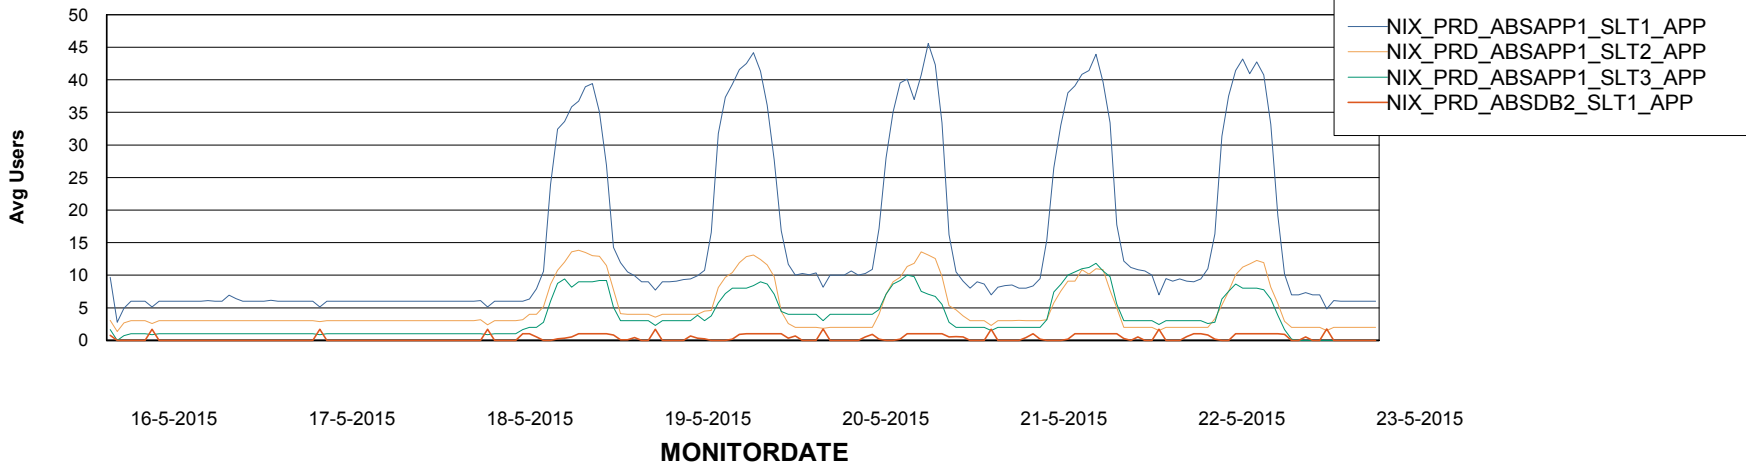

Avg memory used per ABS Server Service

Weekly SLA Customer Report

Customer NIX_Production
Database ID 51

=====
ABSolute Application Server Services
=====

Avg users per day per ABS server

Weekly SLA Customer Report