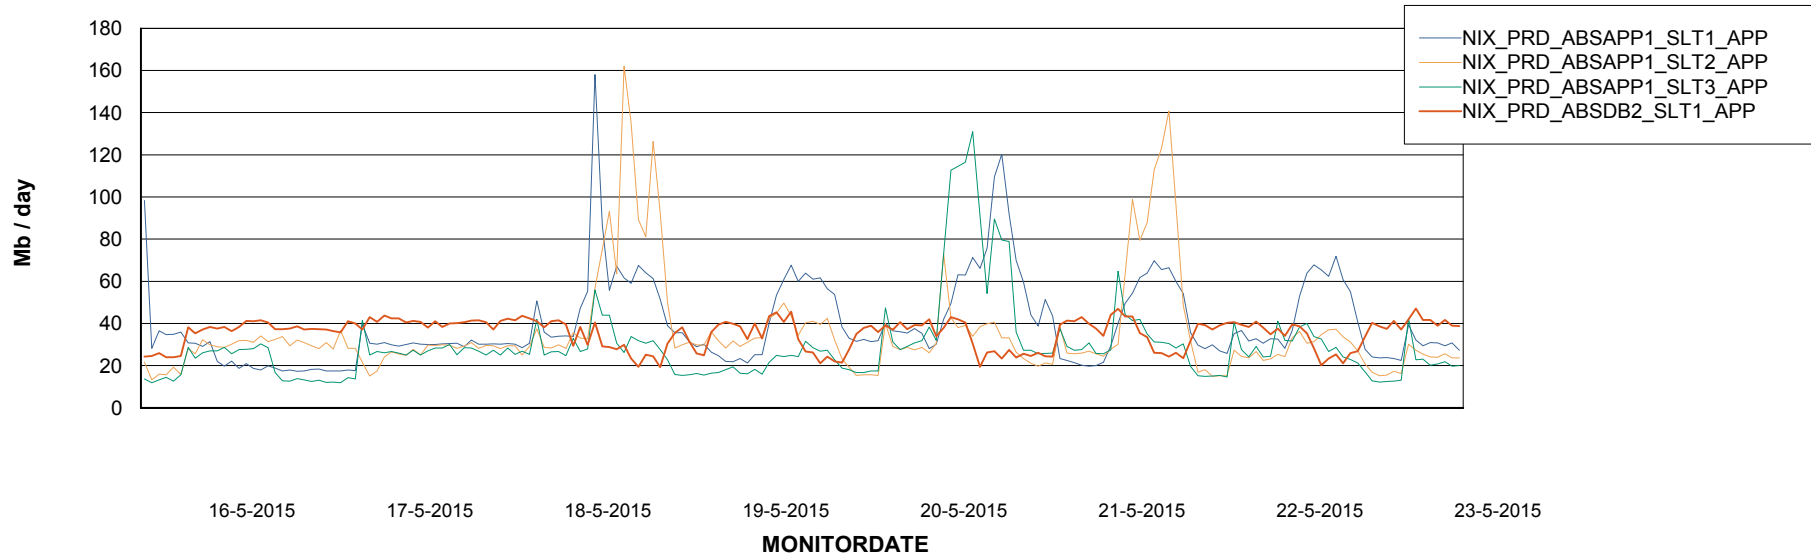

=====
 STANDBY DATABASE HEALTH NIX_Production
 =====

Recovery lag for last 7 days

Weekly SLA Customer Report

Customer NIX_Production
Database ID 51

=====
ABSolute Application Server Services
=====

Disaster per ABS Server

Avg memory used per ABS Server Service

Weekly SLA Customer Report

Customer NIX_Production
Database ID 51

=====
ABSolute Application Server Services
=====

Avg users per day per ABS server

Weekly SLA Customer Report