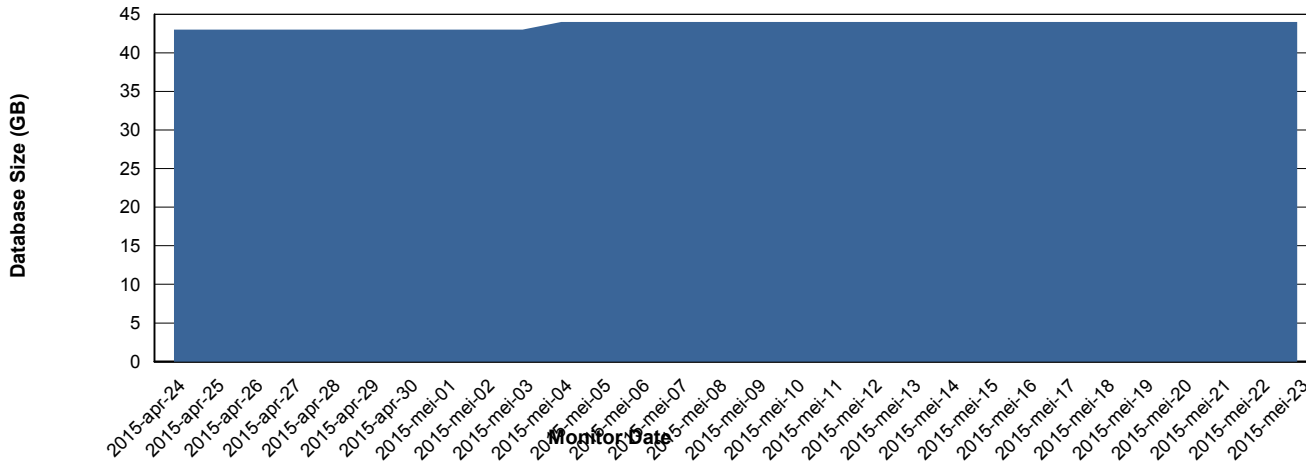

Database growth over last month

=====
DATABASE TABLESPACES JWRDB_Production
=====

TOTAL DATABASE SIZE PER TABLESPACE

Date	Tablespace Name	Filesize (Gb)	Usedsize (Gb)	Percentage free
23-5-2015	ABSDATA	18	12	33
	INDX	38	31	18
22-5-2015	ABSDATA	18	12	33
	INDX	38	31	18
21-5-2015	ABSDATA	18	12	33
	INDX	38	31	18
20-5-2015	ABSDATA	18	12	33
	INDX	38	31	18
19-5-2015	ABSDATA	18	12	33
	INDX	38	31	18
18-5-2015	ABSDATA	18	12	33
	INDX	38	31	18
17-5-2015	ABSDATA	18	12	33
	INDX	38	31	18