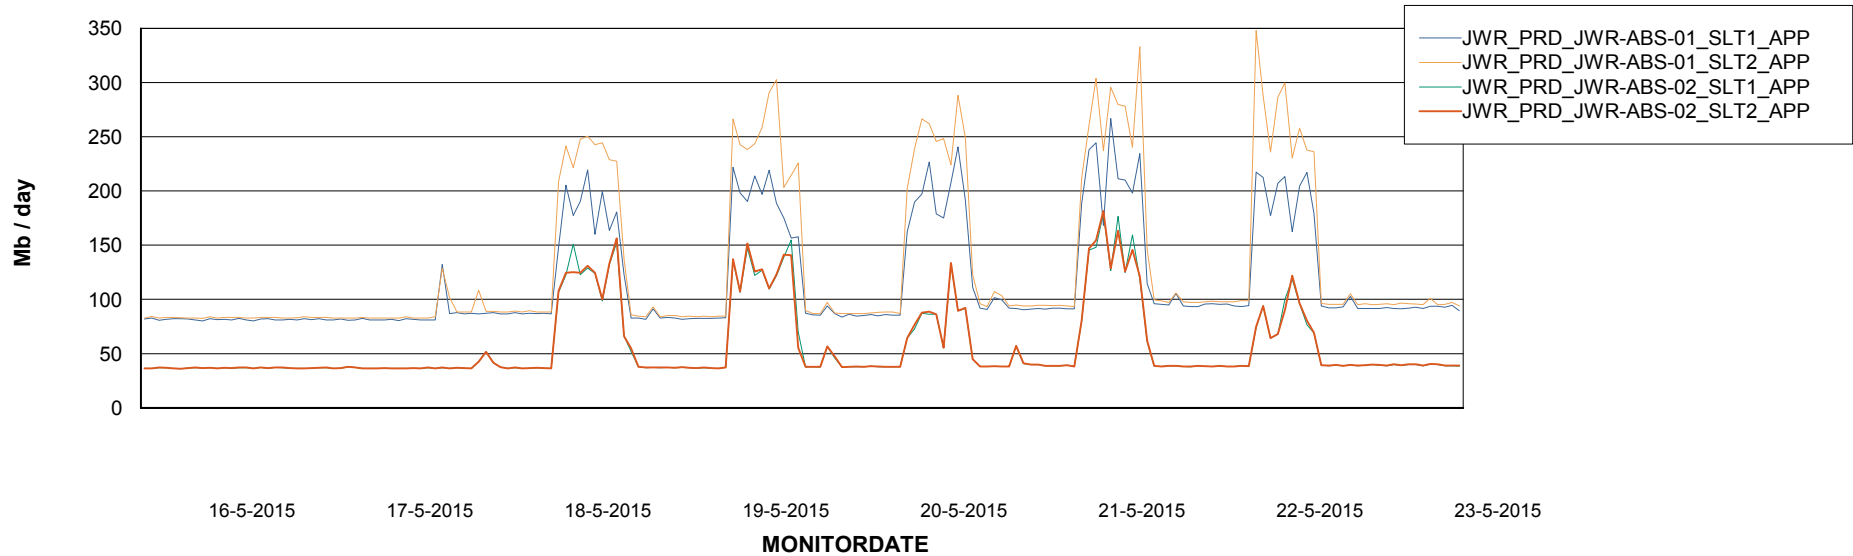

Avg memory used per ABS Server Service