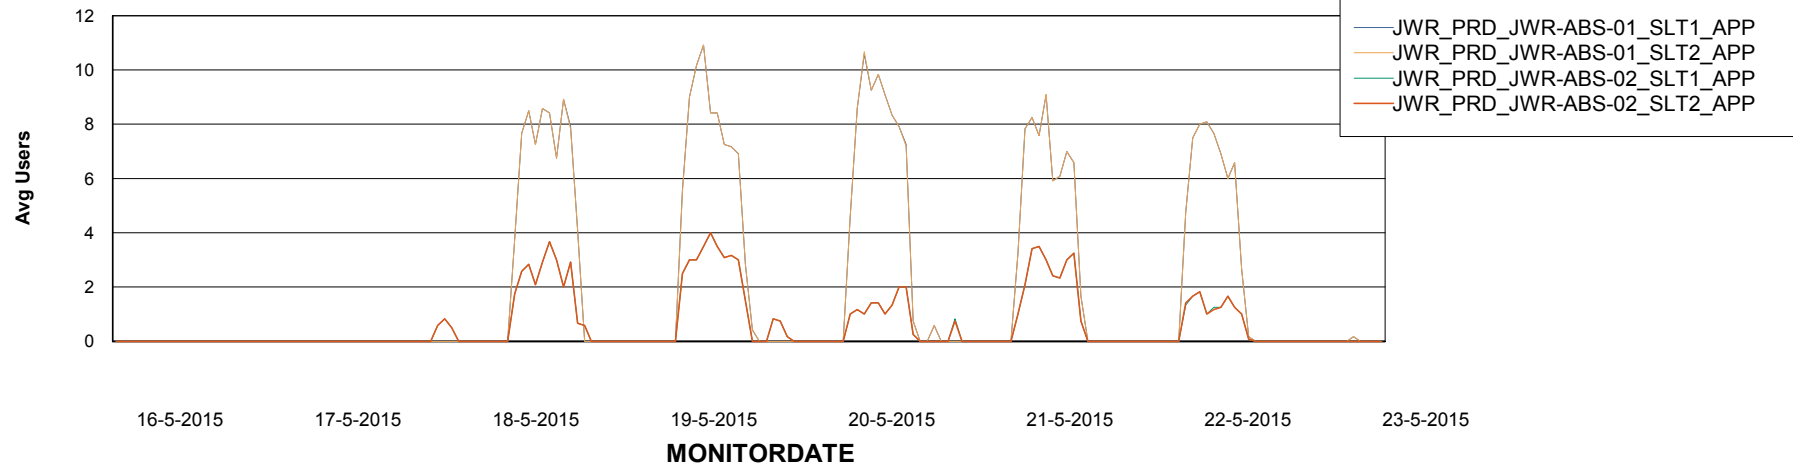

=====
ABSolute Application Server Services
=====

Avg users per day per ABS server