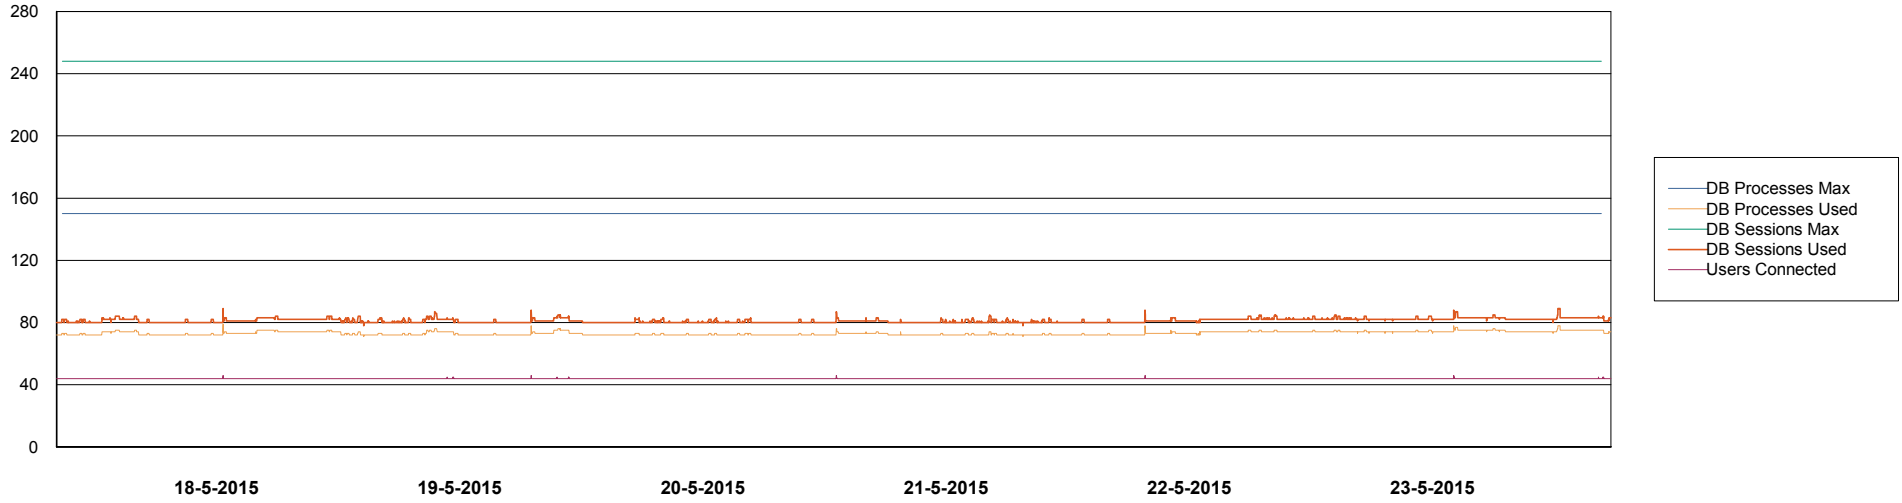

DATABASE PERFORMANCE JWRDB_Production