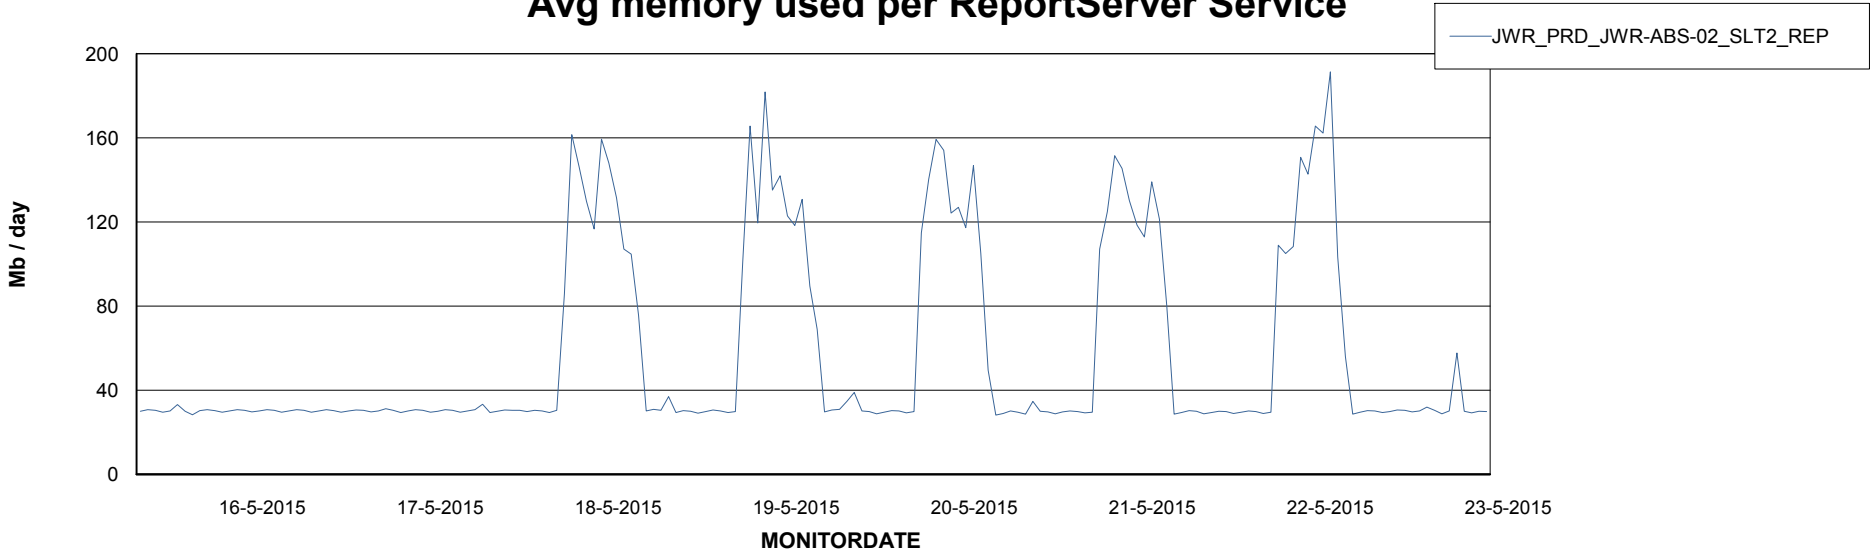

Avg memory used per ReportServer Service