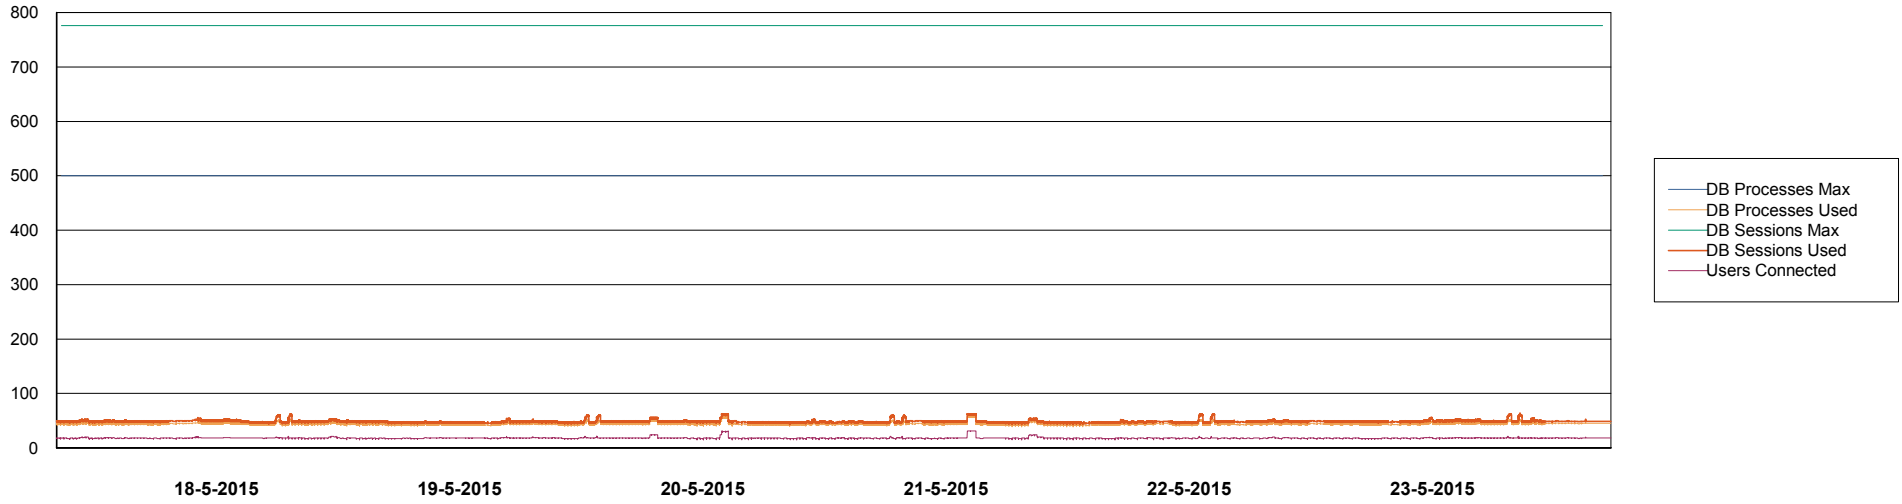

DATABASE PERFORMANCE DFDDDBI_Production