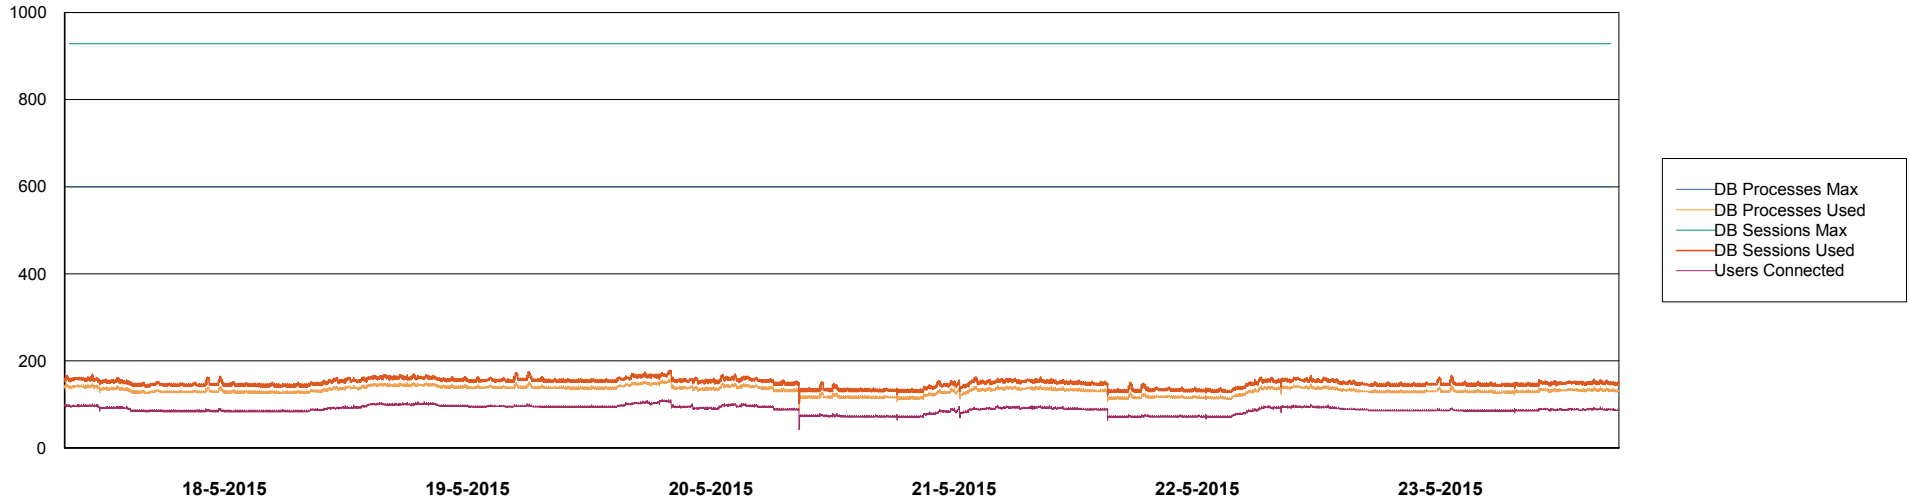

DATABASE PERFORMANCE DFDDB_Production