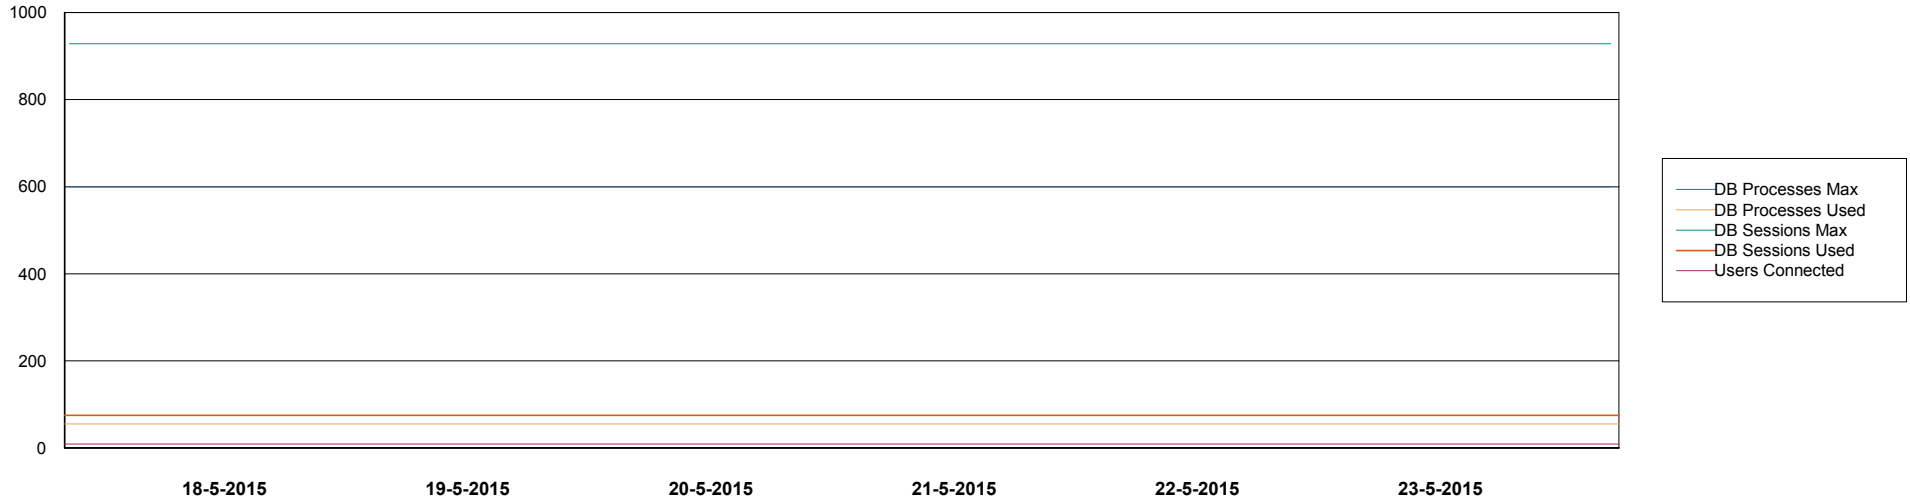

DATABASE PERFORMANCE DFDDB_Standby