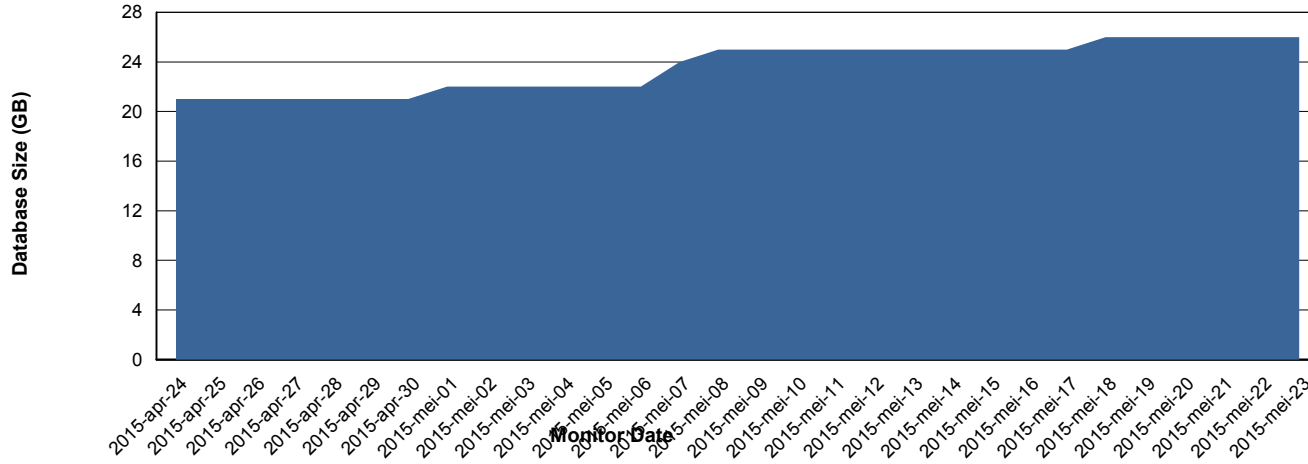

# Weekly SLA Customer Report

Customer DFD Production  
Database ID 39

DATABASE PERFORMANCE DFDDDBI\_Production

# Weekly SLA Customer Report

Customer DFD Production  
Database ID 39

=====  
DATABASE SIZE DFDDDB\_Production  
=====

## Database growth over last month