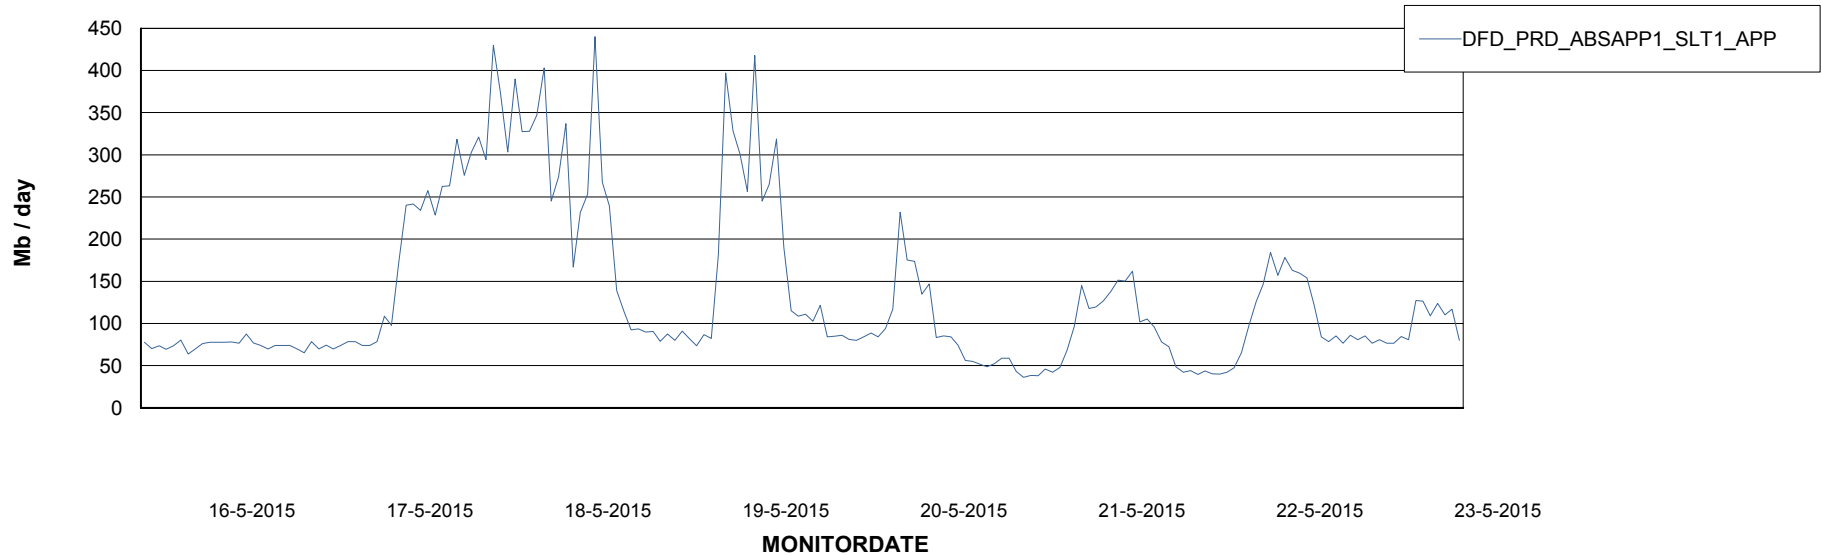

Avg memory used per ABS Server Service