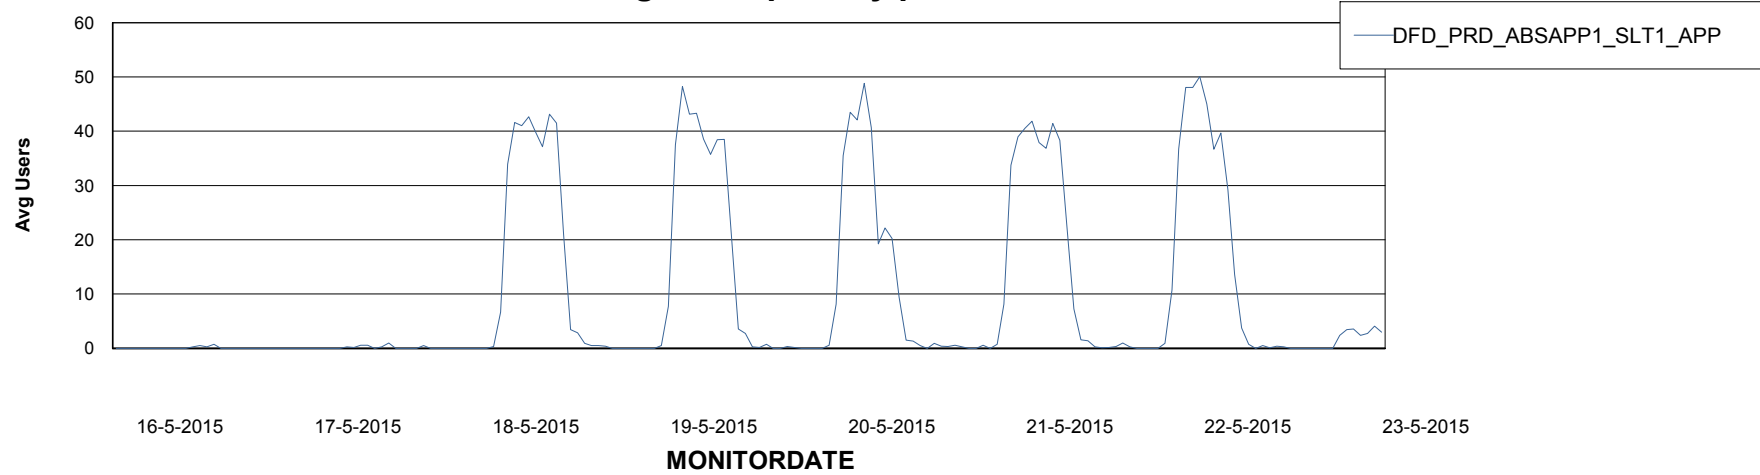

=====
ABSolute Application Server Services
=====

Avg users per day per ABS server