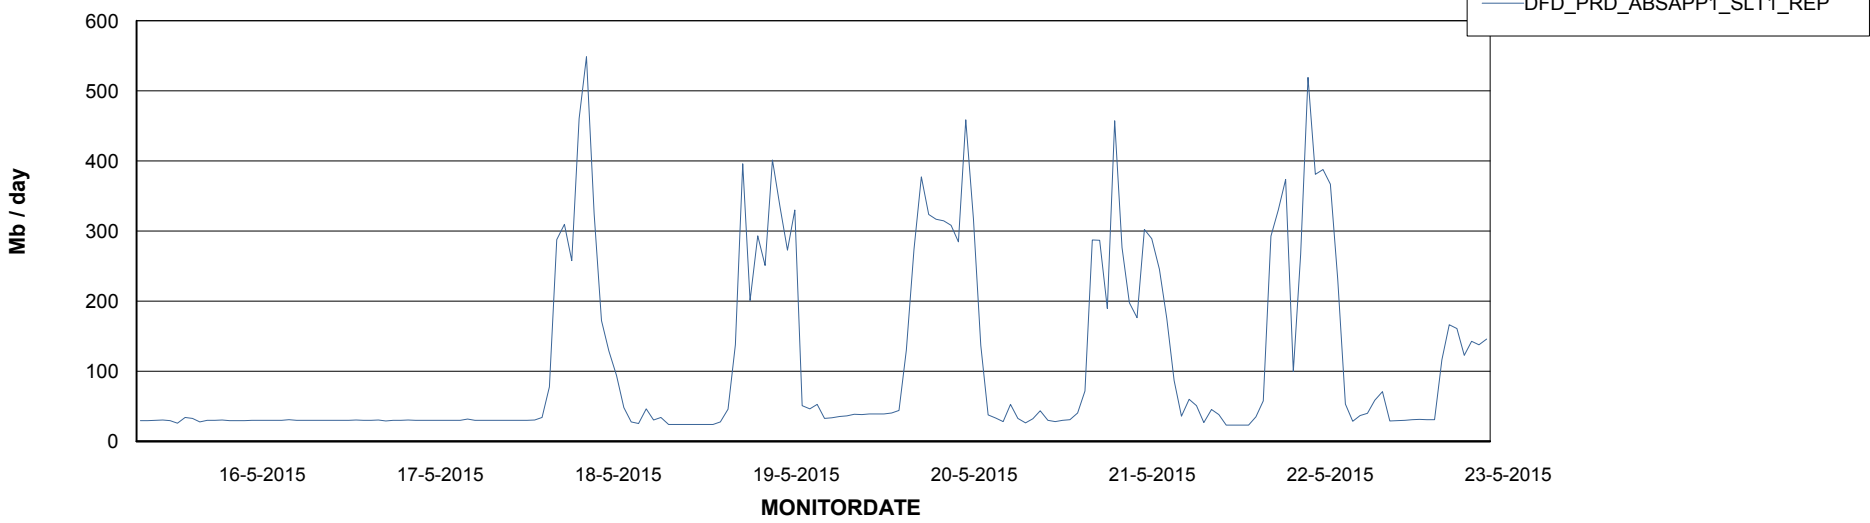

Avg memory used per ReportServer Service