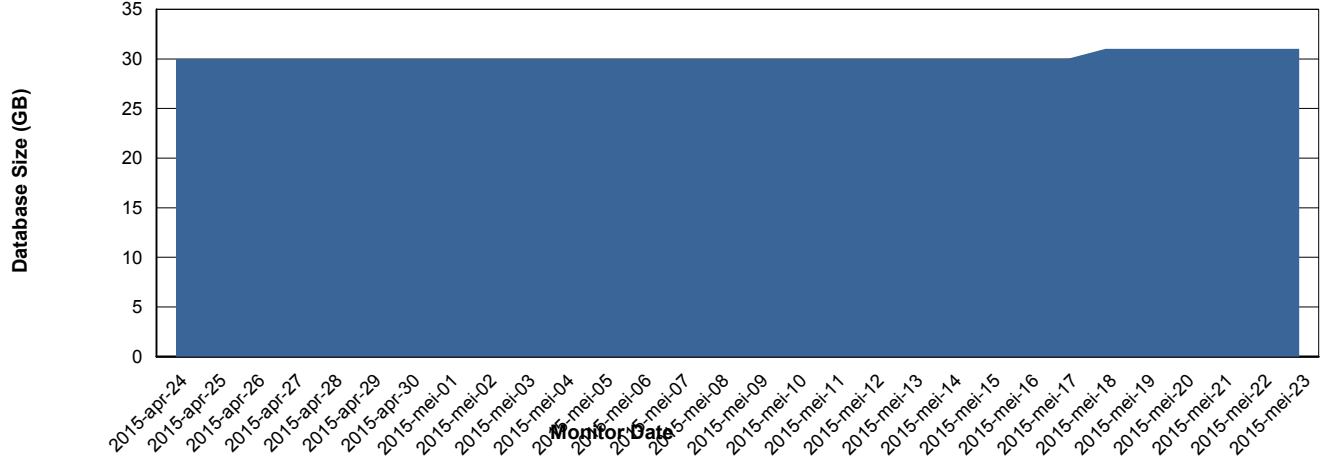

Weekly SLA Customer Report

Customer CIW Production
Database ID 45

=====
DATABASE SIZE CIWDB_Production
=====

Database growth over last month

=====
DATABASE TABLESPACES CIWDB_Production
=====

TOTAL DATABASE SIZE PER TABLESPACE

Date	Tablespace Name	Filesize (Gb)	Usedsize (Gb)	Percentage free
23-5-2015	ABSDATA	34	28	18
	INDX	3	2	33
22-5-2015	ABSDATA	34	27	21
	INDX	3	2	33
21-5-2015	ABSDATA	34	27	21
	INDX	3	2	33
20-5-2015	ABSDATA	34	27	21
	INDX	3	2	33
19-5-2015	ABSDATA	34	27	21
	INDX	3	2	33
18-5-2015	ABSDATA	34	27	21
	INDX	3	2	33
17-5-2015	ABSDATA	34	27	21
	INDX	3	2	33