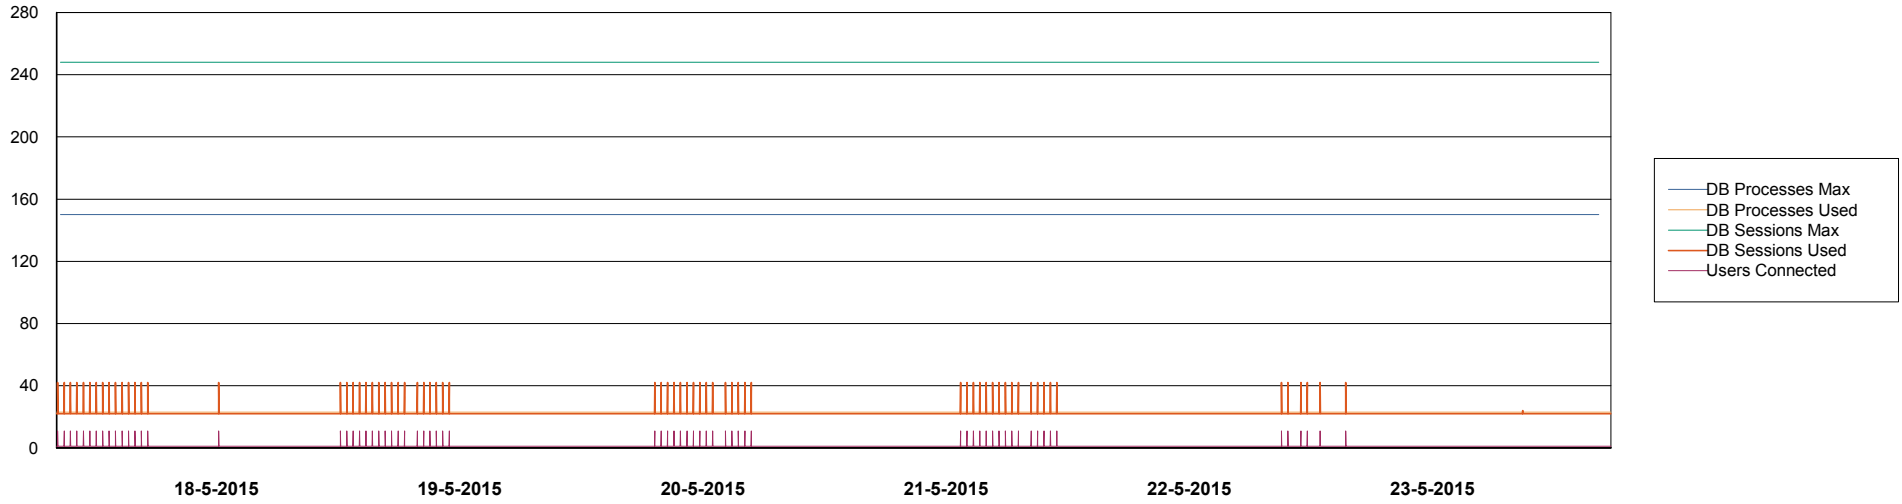

DATABASE PERFORMANCE CIWDB_Standby