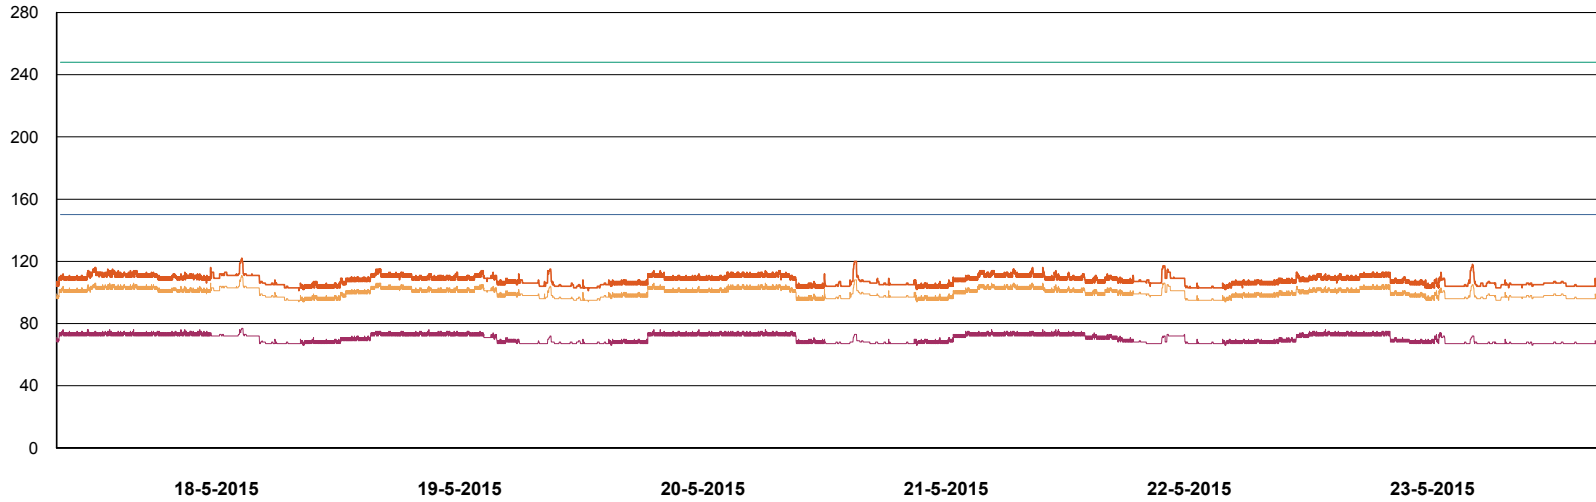

DATABASE PERFORMANCE CIWDB_Production