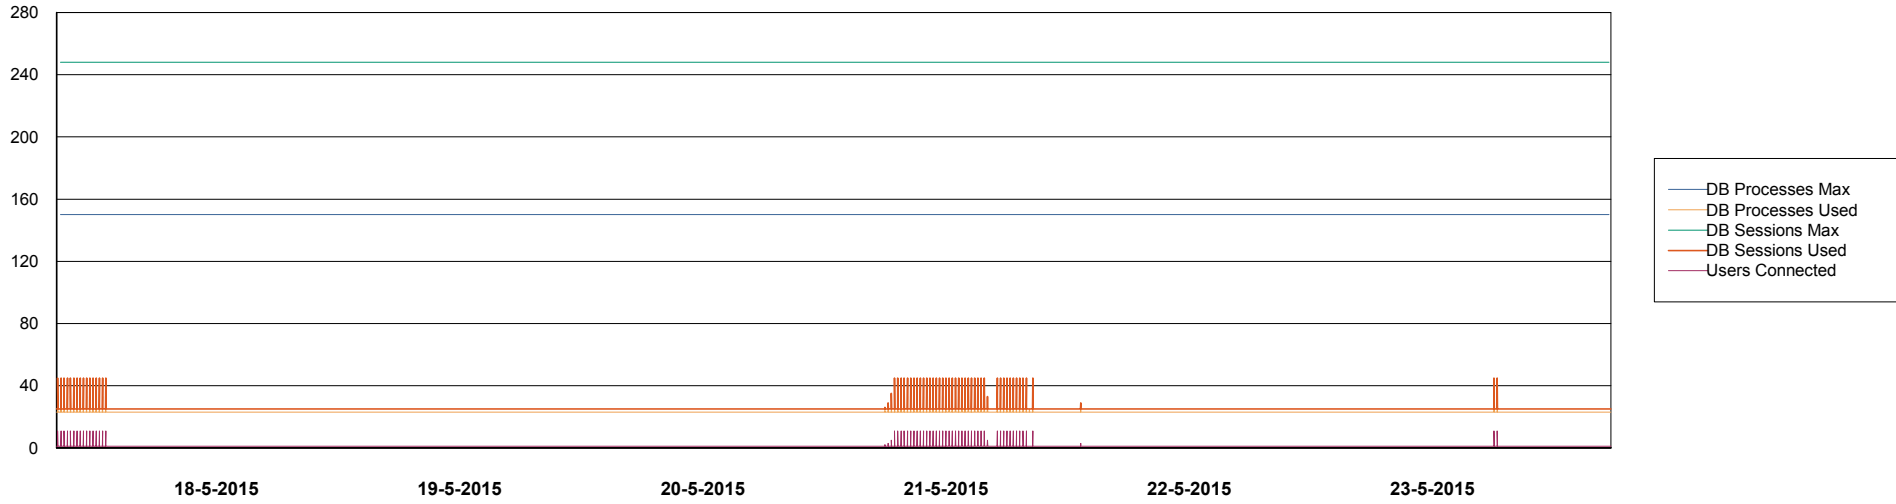

DATABASE PERFORMANCE BOHDB_Standby