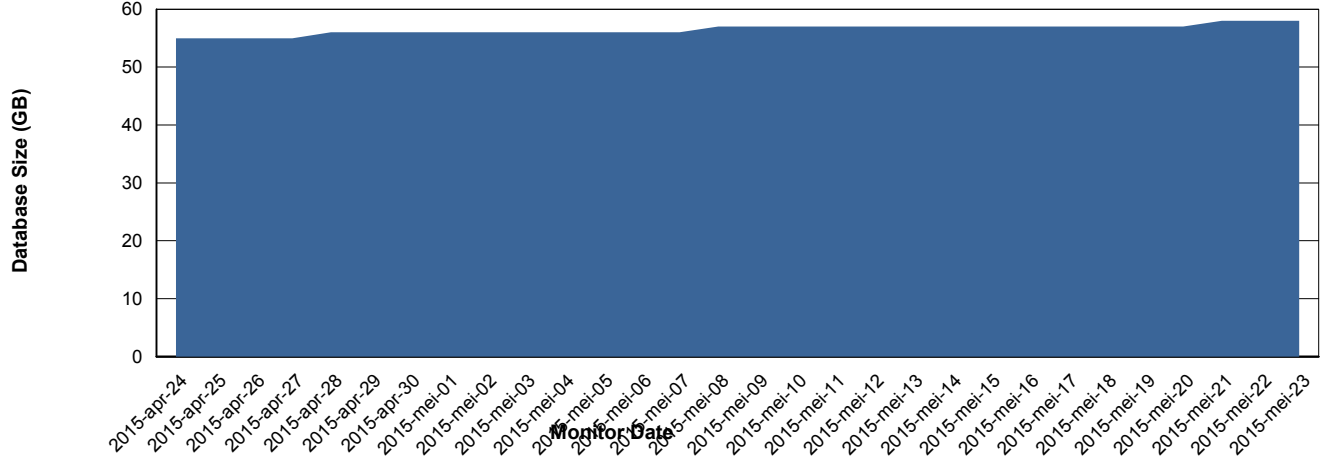

Weekly SLA Customer Report

Customer BOH_Production
Database ID 55

=====
DATABASE SIZE BOHDB_Production
=====

Database growth over last month

=====
DATABASE TABLESPACES BOHDB_Production
=====

TOTAL DATABASE SIZE PER TABLESPACE

Date	Tablespace Name	Filesize (Gb)	Usedsize (Gb)	Percentage free
23-5-2015	ABSDATA	28	22	21
	INDX	40	34	15
22-5-2015	ABSDATA	28	22	21
	INDX	40	34	15
21-5-2015	ABSDATA	28	22	21
	INDX	40	34	15
20-5-2015	ABSDATA	28	22	21
	INDX	40	34	15
19-5-2015	ABSDATA	28	22	21
	INDX	40	34	15
18-5-2015	ABSDATA	28	22	21
	INDX	40	34	15
17-5-2015	ABSDATA	28	22	21
	INDX	40	34	15