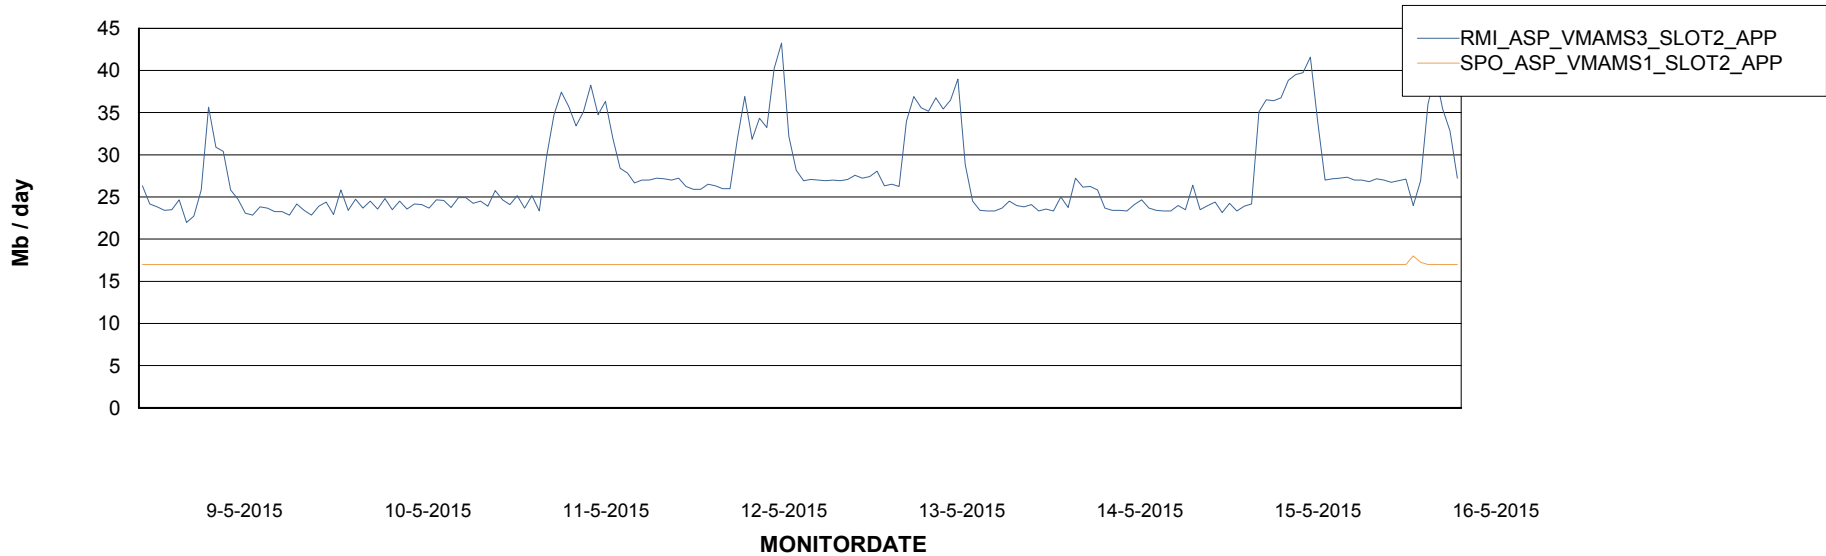

Weekly SLA Customer Report

Customer ABS ASP Production
Database ID 54

Weekly SLA Customer Report

Customer ABS ASP Production
Database ID 54

=====
ABSolute Application Server Services
=====

Disaster per ABS Server

Avg memory used per ABS Server Service

Weekly SLA Customer Report

Customer ABS ASP Production
Database ID 54

=====
ABSolute Application Server Services
=====

Avg users per day per ABS server

Weekly SLA Customer Report