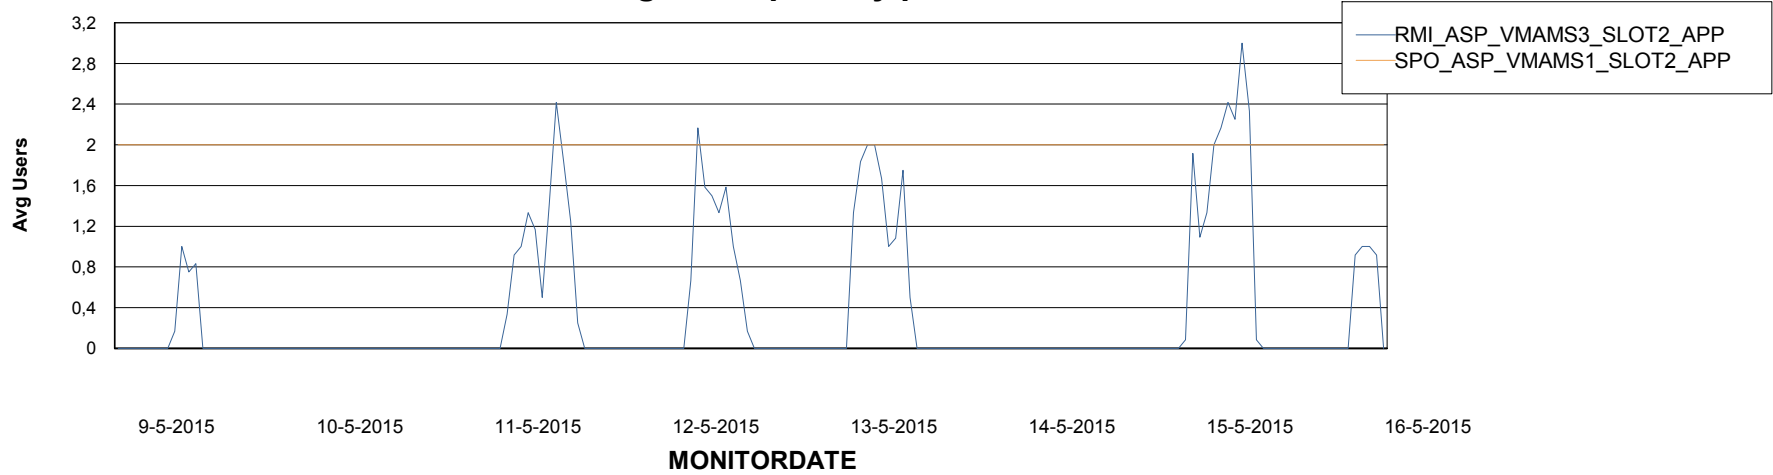

Avg memory used per ABS Server Service

Weekly SLA Customer Report

Customer ABS ASP Production
Database ID 54

=====
ABSolute Application Server Services
=====

Avg users per day per ABS server

Weekly SLA Customer Report