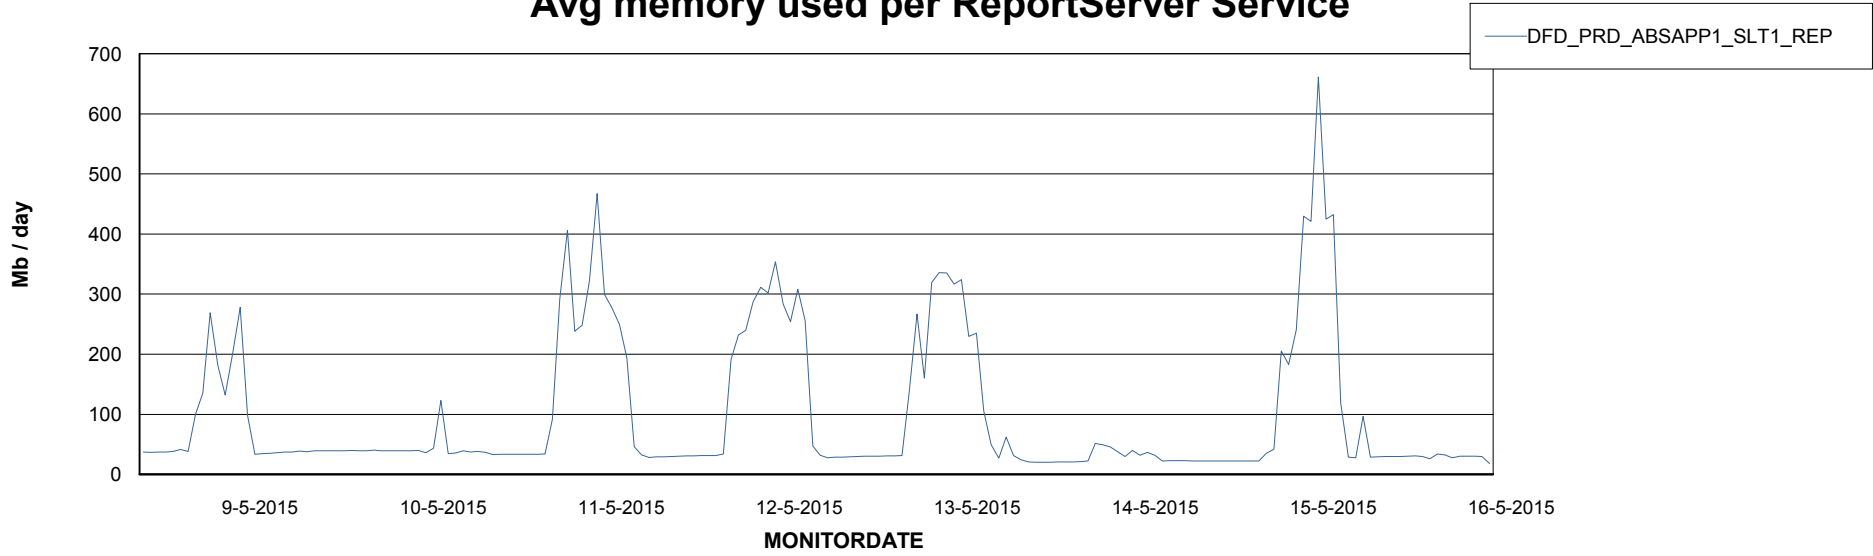

Customer DFD Production
Database ID 39

=====
ABSolute Application ReportServer Services
=====

Disaster per ReportServer

Avg memory used per ReportServer Service

Weekly SLA Customer Report

Customer DFD Production
Database ID 39