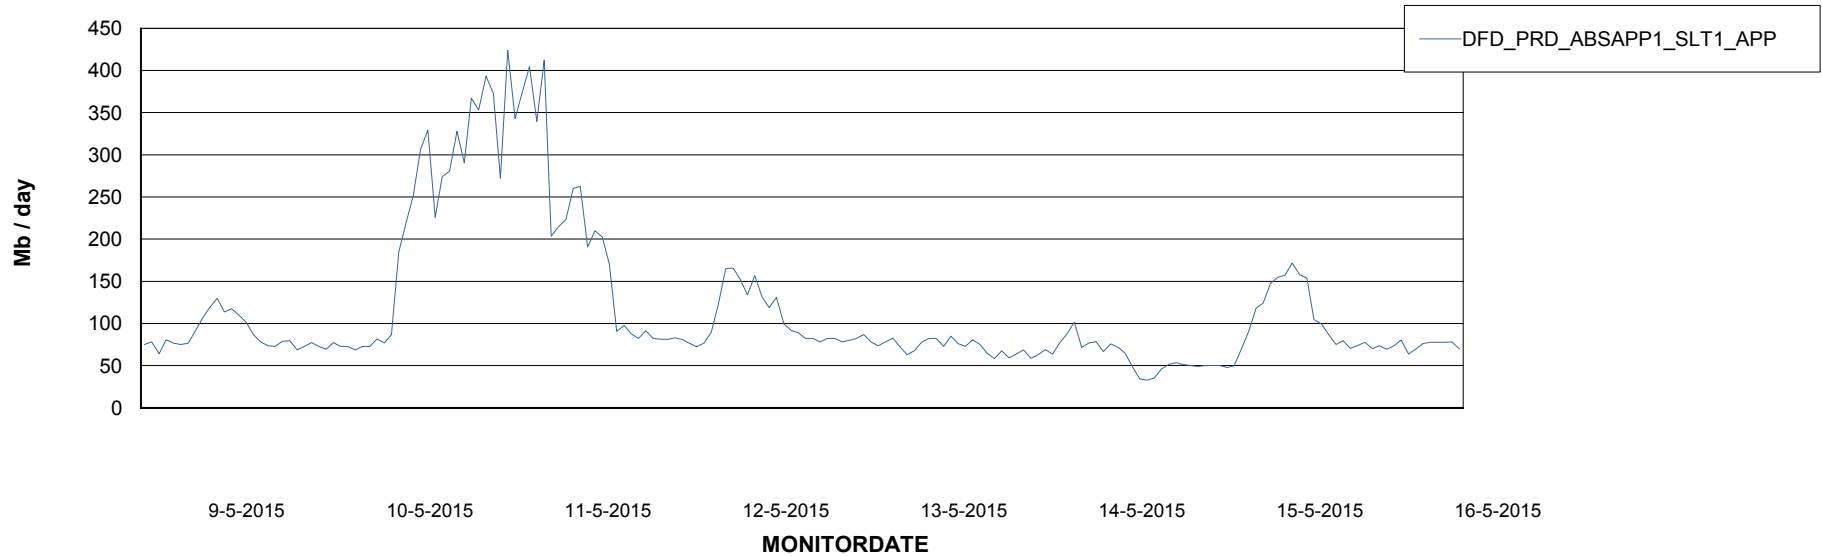

Avg memory used per ABS Server Service