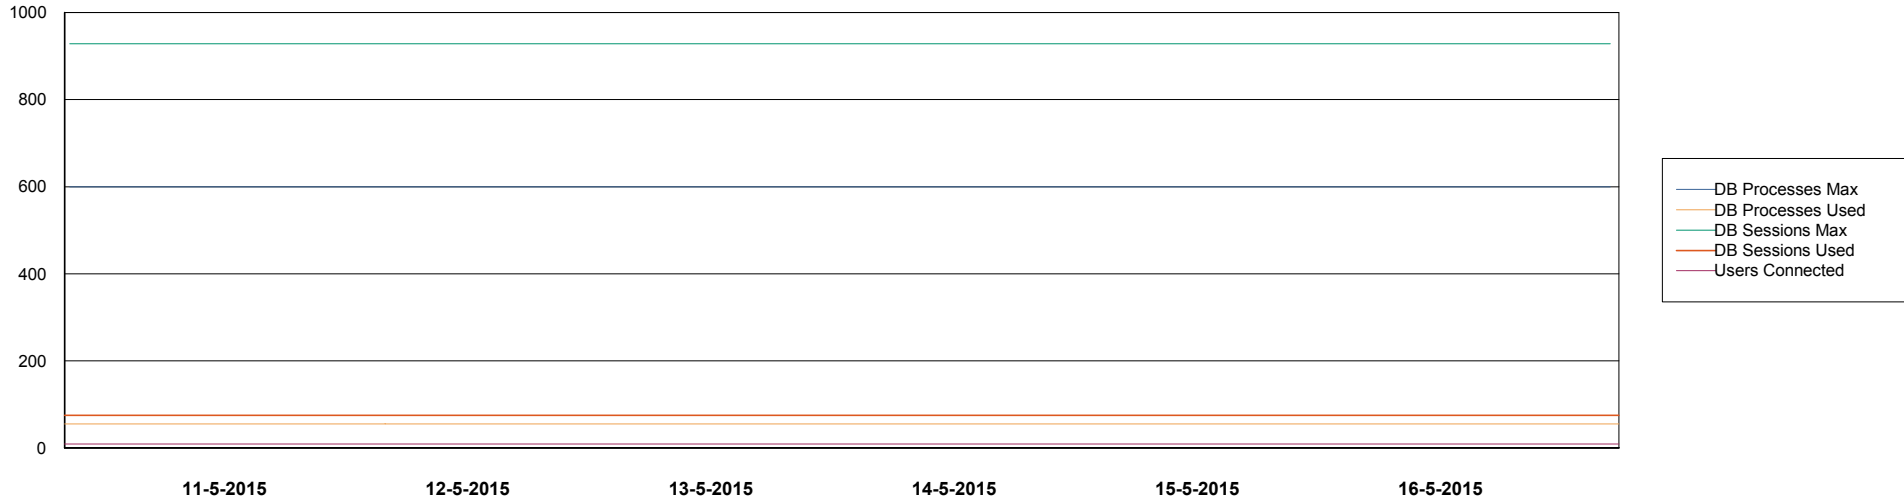

Weekly SLA Customer Report

Customer DFD Production
Database ID 39

DATABASE PERFORMANCE DFDDDB_Production

Weekly SLA Customer Report

Customer DFD Production
Database ID 39

DATABASE PERFORMANCE DFDDB_Standby

Weekly SLA Customer Report

Customer DFD Production
Database ID 39

DATABASE PERFORMANCE

DFDDBBI_Production

Weekly SLA Customer Report

Customer DFD Production
Database ID 39

=====
DATABASE SIZE DFDDDB_Production
=====