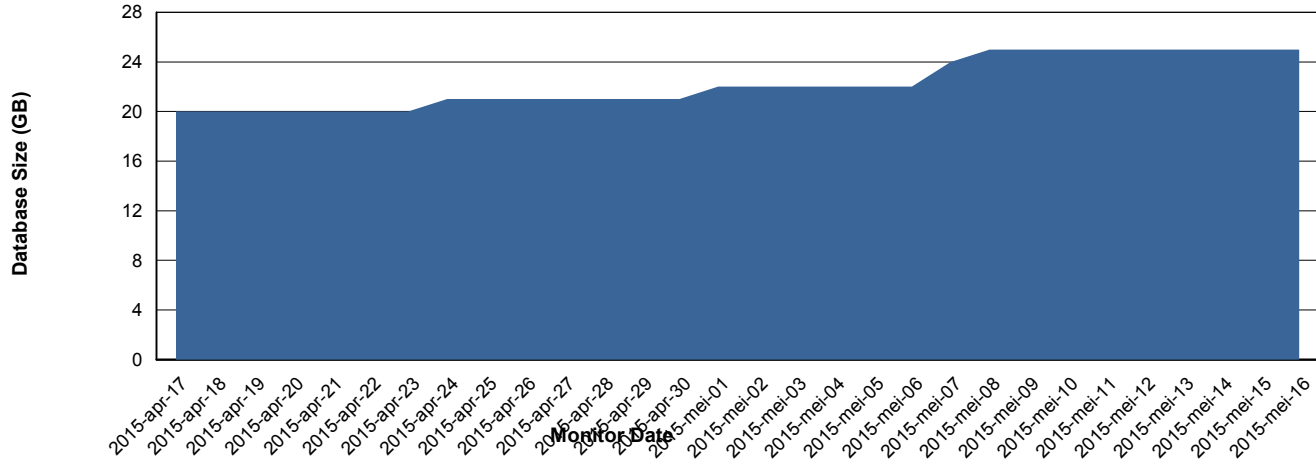

Weekly SLA Customer Report

Customer DFD Production
Database ID 39

=====
DATABASE SIZE DFDDDB_Production
=====

Database growth over last month