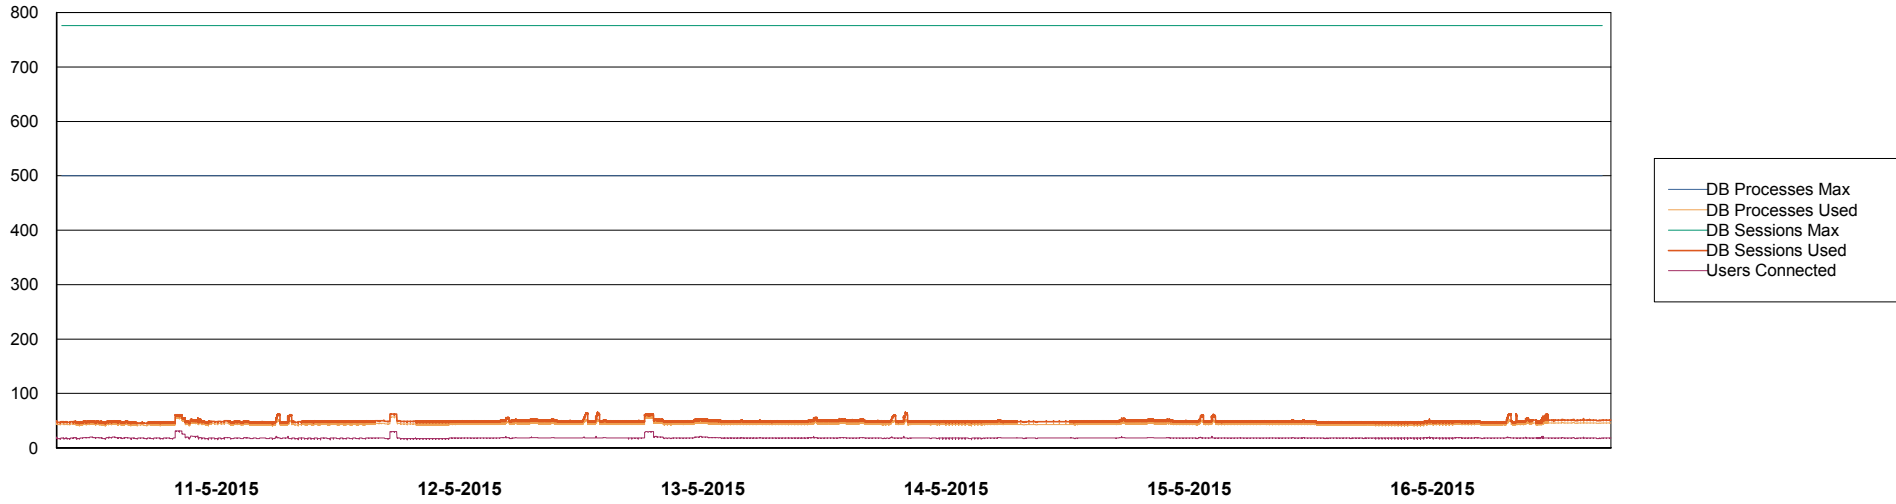

Weekly SLA Customer Report

Customer DFD Production
Database ID 39

DATABASE PERFORMANCE DFDDDB_Production

Weekly SLA Customer Report

Customer DFD Production
Database ID 39

DATABASE PERFORMANCE DFDDB_Standby

Weekly SLA Customer Report

Customer DFD Production
Database ID 39

DATABASE PERFORMANCE

DFDDBBI_Production

Weekly SLA Customer Report

Customer DFD Production
Database ID 39

=====
DATABASE SIZE DFDDDB_Production
=====