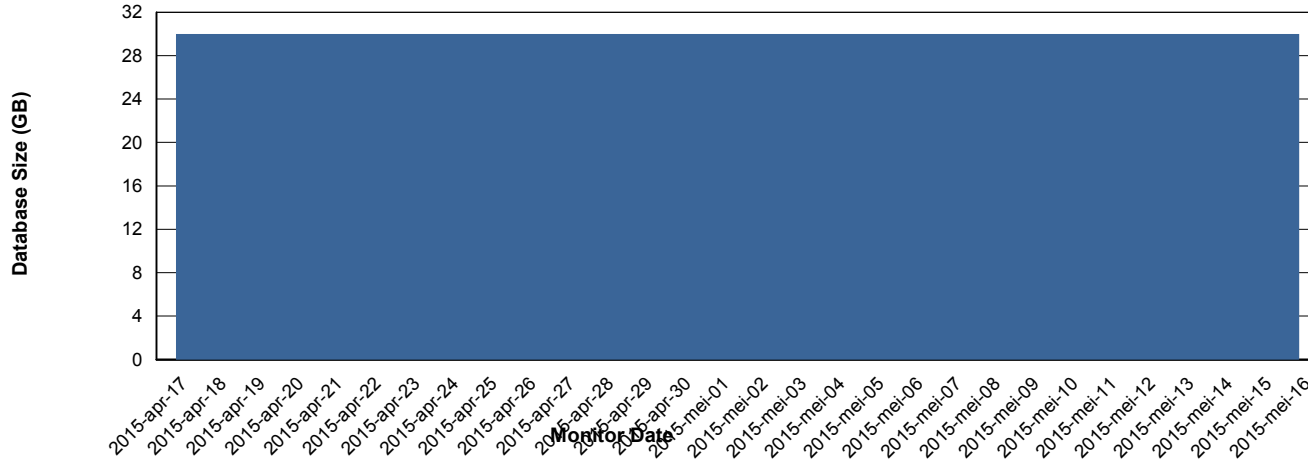

Weekly SLA Customer Report

Customer CIW Production
Database ID 45

DATABASE PERFORMANCE CIWDB_Standby

Weekly SLA Customer Report

Customer CIW Production
 Database ID 45

=====
 DATABASE SIZE CIWDB_Production
 =====

Database growth over last month

=====
 DATABASE TABLESPACES CIWDB_Production
 =====

TOTAL DATABASE SIZE PER TABLESPACE

Date	Tablespace Name	Filesize (Gb)	Usedsize (Gb)	Percentage free
16-5-2015	ABSDATA	34	27	21
	INDX	3	2	33
15-5-2015	ABSDATA	34	27	21
	INDX	3	2	33
14-5-2015	ABSDATA	34	27	21
	INDX	3	2	33
13-5-2015	ABSDATA	34	27	21
	INDX	3	2	33
12-5-2015	ABSDATA	34	27	21
	INDX	3	2	33
11-5-2015	ABSDATA	34	27	21
	INDX	3	2	33
10-5-2015	ABSDATA	34	27	21
	INDX	3	2	33