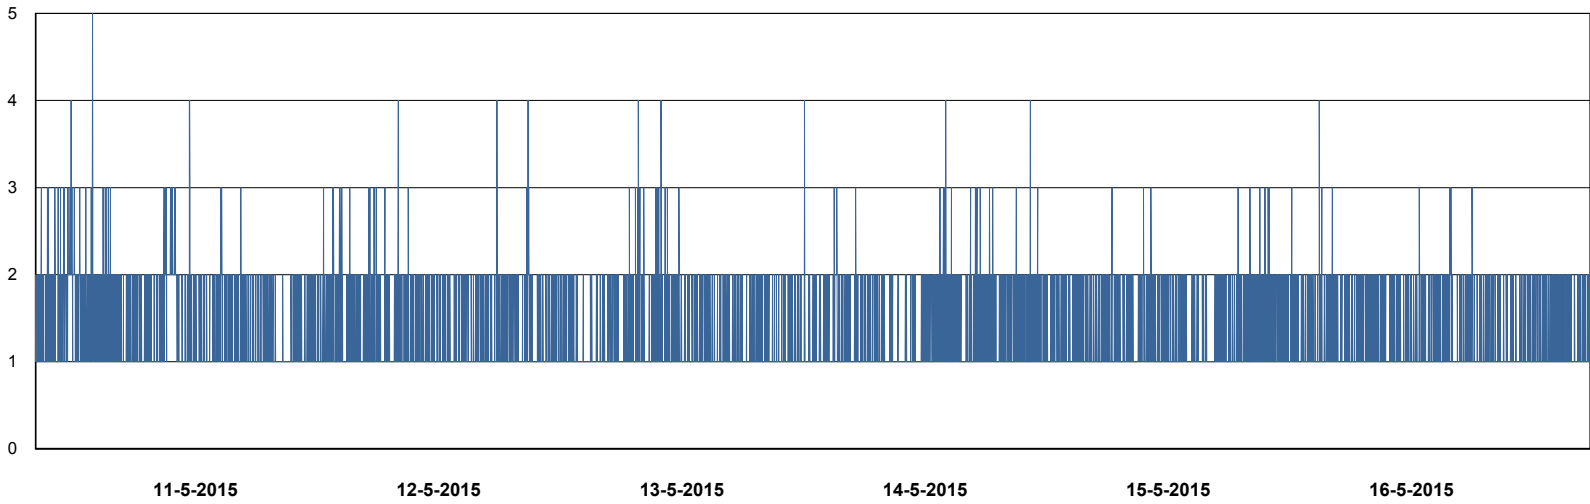

Weekly SLA Customer Report

Customer CIW Production
Database ID 45

DATABASE PERFORMANCE CIWDB_Production

- DB Processes Max
- DB Processes Used
- DB Sessions Max
- DB Sessions Used
- Users Connected

- Session Active

Weekly SLA Customer Report

Customer CIW Production
Database ID 45

DATABASE PERFORMANCE CIWDB_Standby

Weekly SLA Customer Report

Customer CIW Production
 Database ID 45

=====
 DATABASE SIZE CIWDB_Production
 =====