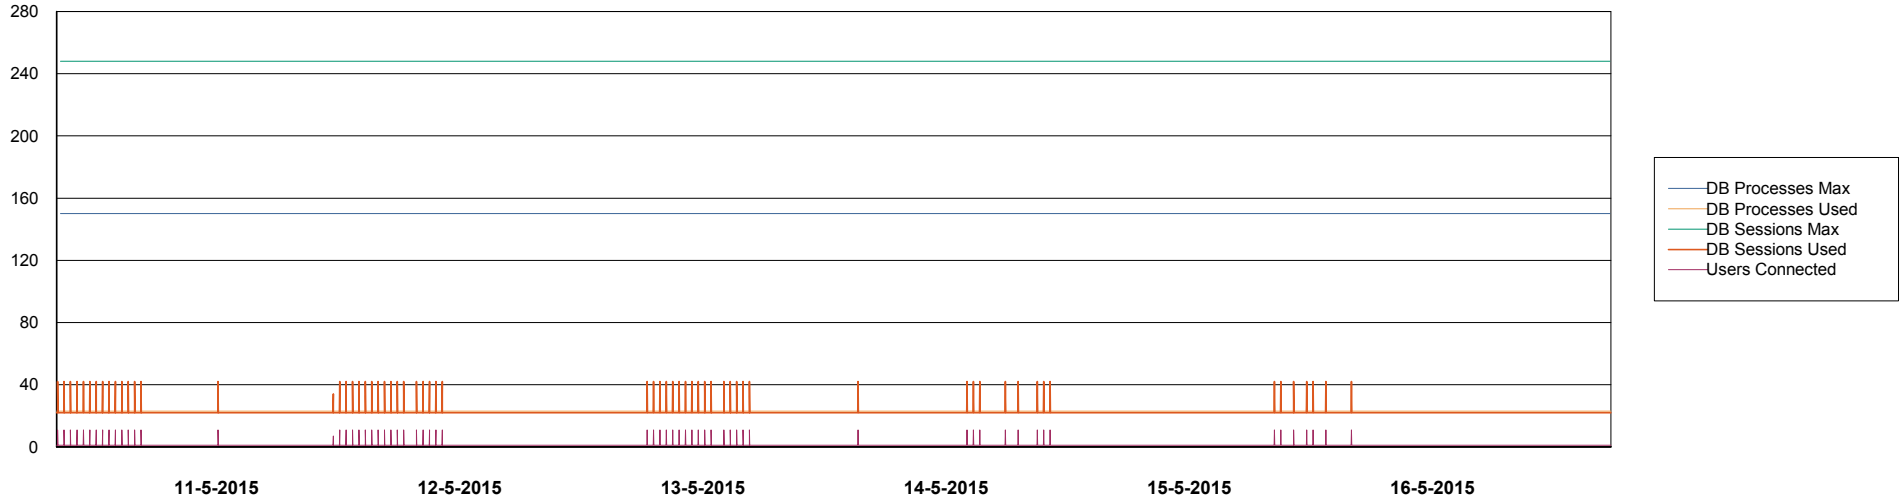

Weekly SLA Customer Report

Customer CIW Production
Database ID 45

DATABASE PERFORMANCE CIWDB_Production

- DB Processes Max
- DB Processes Used
- DB Sessions Max
- DB Sessions Used
- Users Connected

- Session Active

Weekly SLA Customer Report

Customer CIW Production
Database ID 45

DATABASE PERFORMANCE CIWDB_Standby

Weekly SLA Customer Report

Customer CIW Production
 Database ID 45

=====
 DATABASE SIZE CIWDB_Production
 =====