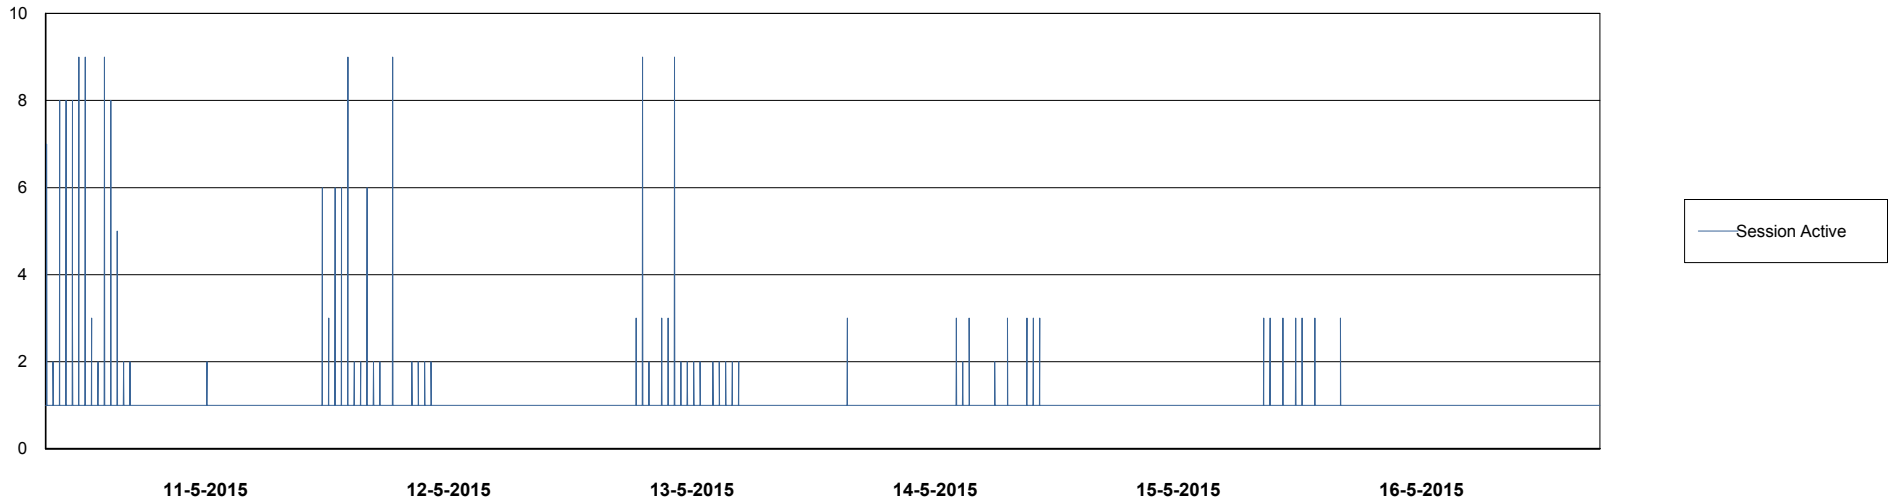

DATABASE PERFORMANCE CIWDB_Standby